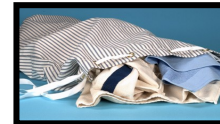

FLAMEX LAUNDRY BAG

Flame X Blue and White striped laundry bag comes with a drawstring. 27" H x 52" W.

MM #	PRICE
312334	$20.76

FIRE-RESISTANT LAUNDRY BAG

Made from Chemsafe vinyl material, these bags do not have any straps or closures. Available in Beige only. 28" H x 18" W x 12" D.