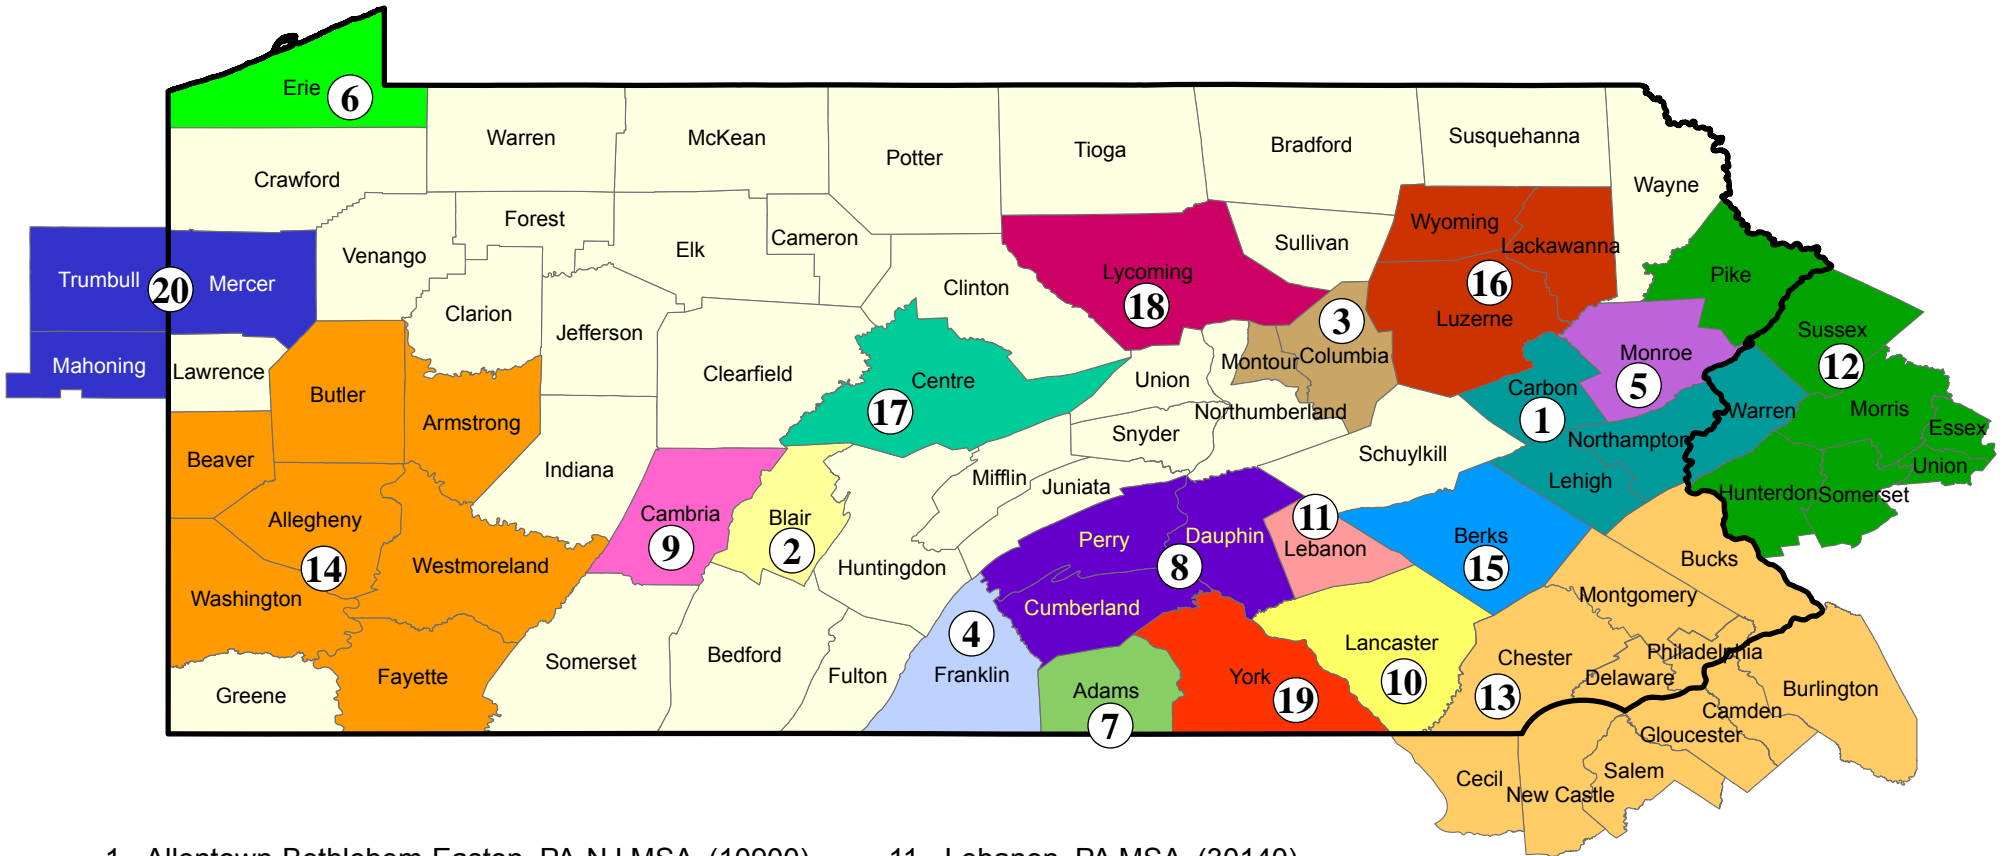

2010 MSA Configurations

- 1 - Allentown-Bethlehem-Easton, PA-NJ MSA (10900)
- 2 - Altoona, PA MSA (11020)
- 3 - Bloomsburg-Berwick, PA MSA (14100)
- 4 - Chambersburg-Waynesboro, PA MSA (16540)
- 5 - East Stroudsburg, PA MSA (20700)
- 6 - Erie, PA MSA (21500)
- 7 - Gettysburg, PA MSA (23900)
- 8 - Harrisburg-Carlisle, PA MSA (25420)
- 9 - Johnstown, PA MSA (27780)
- 10 - Lancaster, PA MSA (29540)

- 11 - Lebanon, PA MSA (30140)
- 12 - Newark, NJ-PA Metro Division (35084)
- 13* - Philadelphia-Camden-Wilmington, PA-NJ-DE-MD MSA (37980)
- 14 - Pittsburgh, PA MSA (38300)
- 15 - Reading, PA MSA (39740)
- 16 - Scranton--Wilkes-Barre--Hazleton, PA MSA (42540)
- 17 - State College, PA MSA (44300)
- 18 - Williamsport, PA MSA (48700)
- 19 - York-Hanover, PA MSA (49620)
- 20 - Youngstown-Warren-Boardman, OH-PA MSA (49660)

* Includes Philadelphia Metro Division (PA Counties only) (37965)