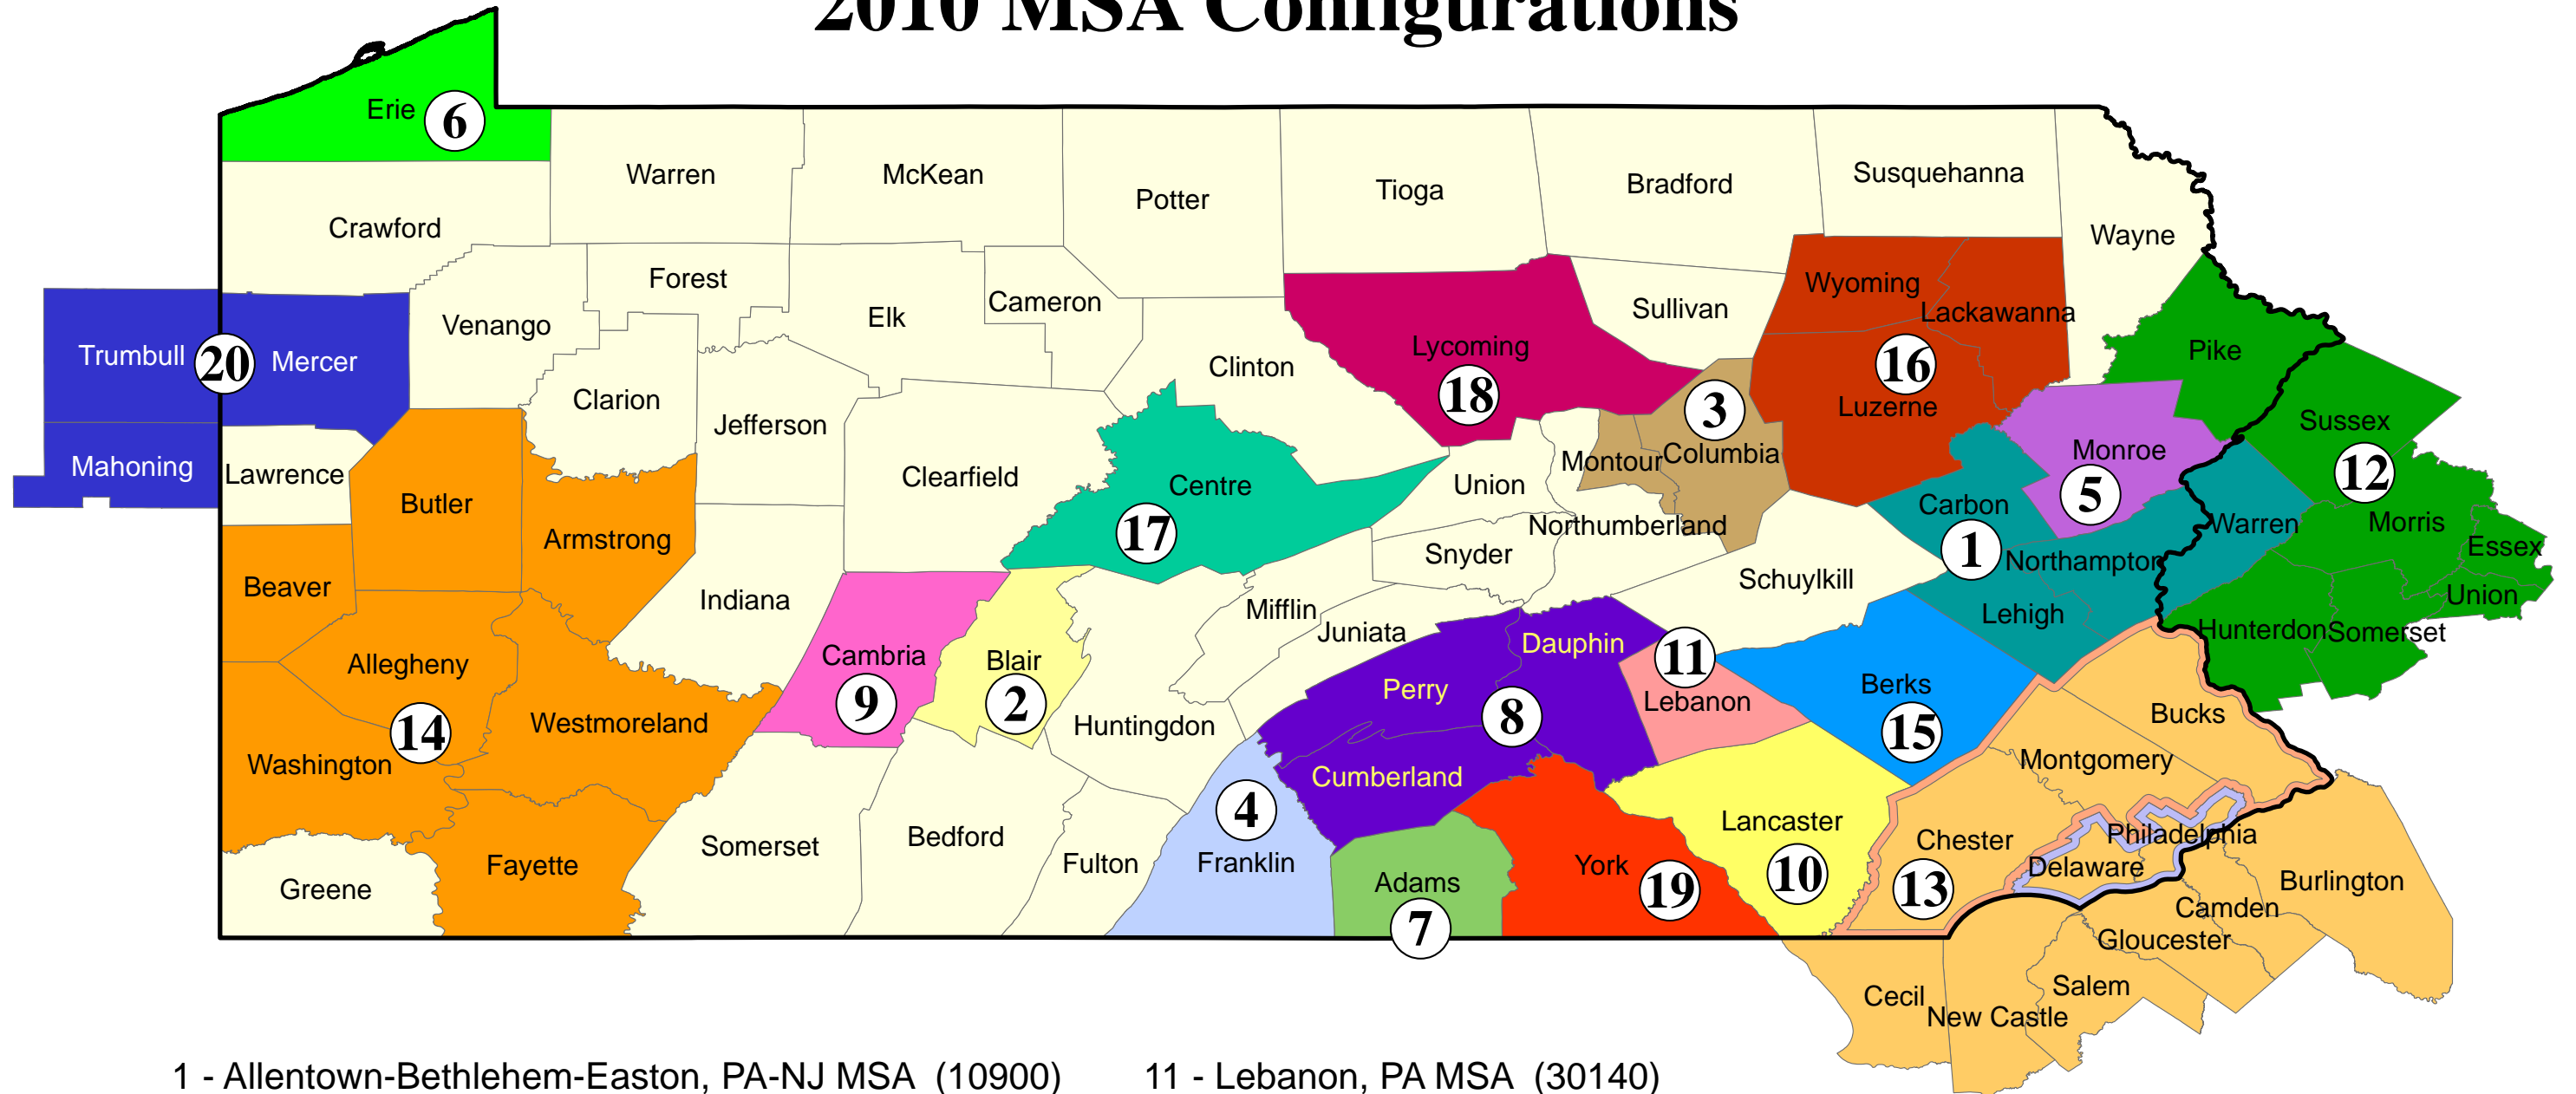

# 2010 MSA Configurations

- 1 - Allentown-Bethlehem-Easton, PA-NJ MSA (10900)
- 2 - Altoona, PA MSA (11020)
- 3 - Bloomsburg-Berwick, PA MSA (14100)
- 4 - Chambersburg-Waynesboro, PA MSA (16540)
- 5 - East Stroudsburg, PA MSA (20700)
- 6 - Erie, PA MSA (21500)
- 7 - Gettysburg, PA MSA (23900)
- 8 - Harrisburg-Carlisle, PA MSA (25420)
- 9 - Johnstown, PA MSA (27780)
- 10 - Lancaster, PA (29540)

- 11 - Lebanon, PA MSA (30140)
- 12 - Newark, NJ-PA Metro Division (35084)
- 13\* - Philadelphia-Camden-Wilmington, PA-NJ-DE-MD MSA (37980)
- 14 - Pittsburgh, PA MSA (38300)
- 15 - Reading, PA MSA (39740)
- 16 - Scranton--Wilkes-Barre--Hazleton, PA MSA (42540)
- 17 - State College, PA MSA (44300)
- 18 - Williamsport, PA MSA (48700)
- 19 - York-Hanover, PA MSA (49620)
- 20 - Youngstown-Warren-Boardman, OH-PA MSA (49660)

\* Includes:

- i - Montgomery-Bucks-Chester Metro Division (33874)
- ii - Philadelphia Metro Division (Philadelphia and Delaware Counties) (37964)