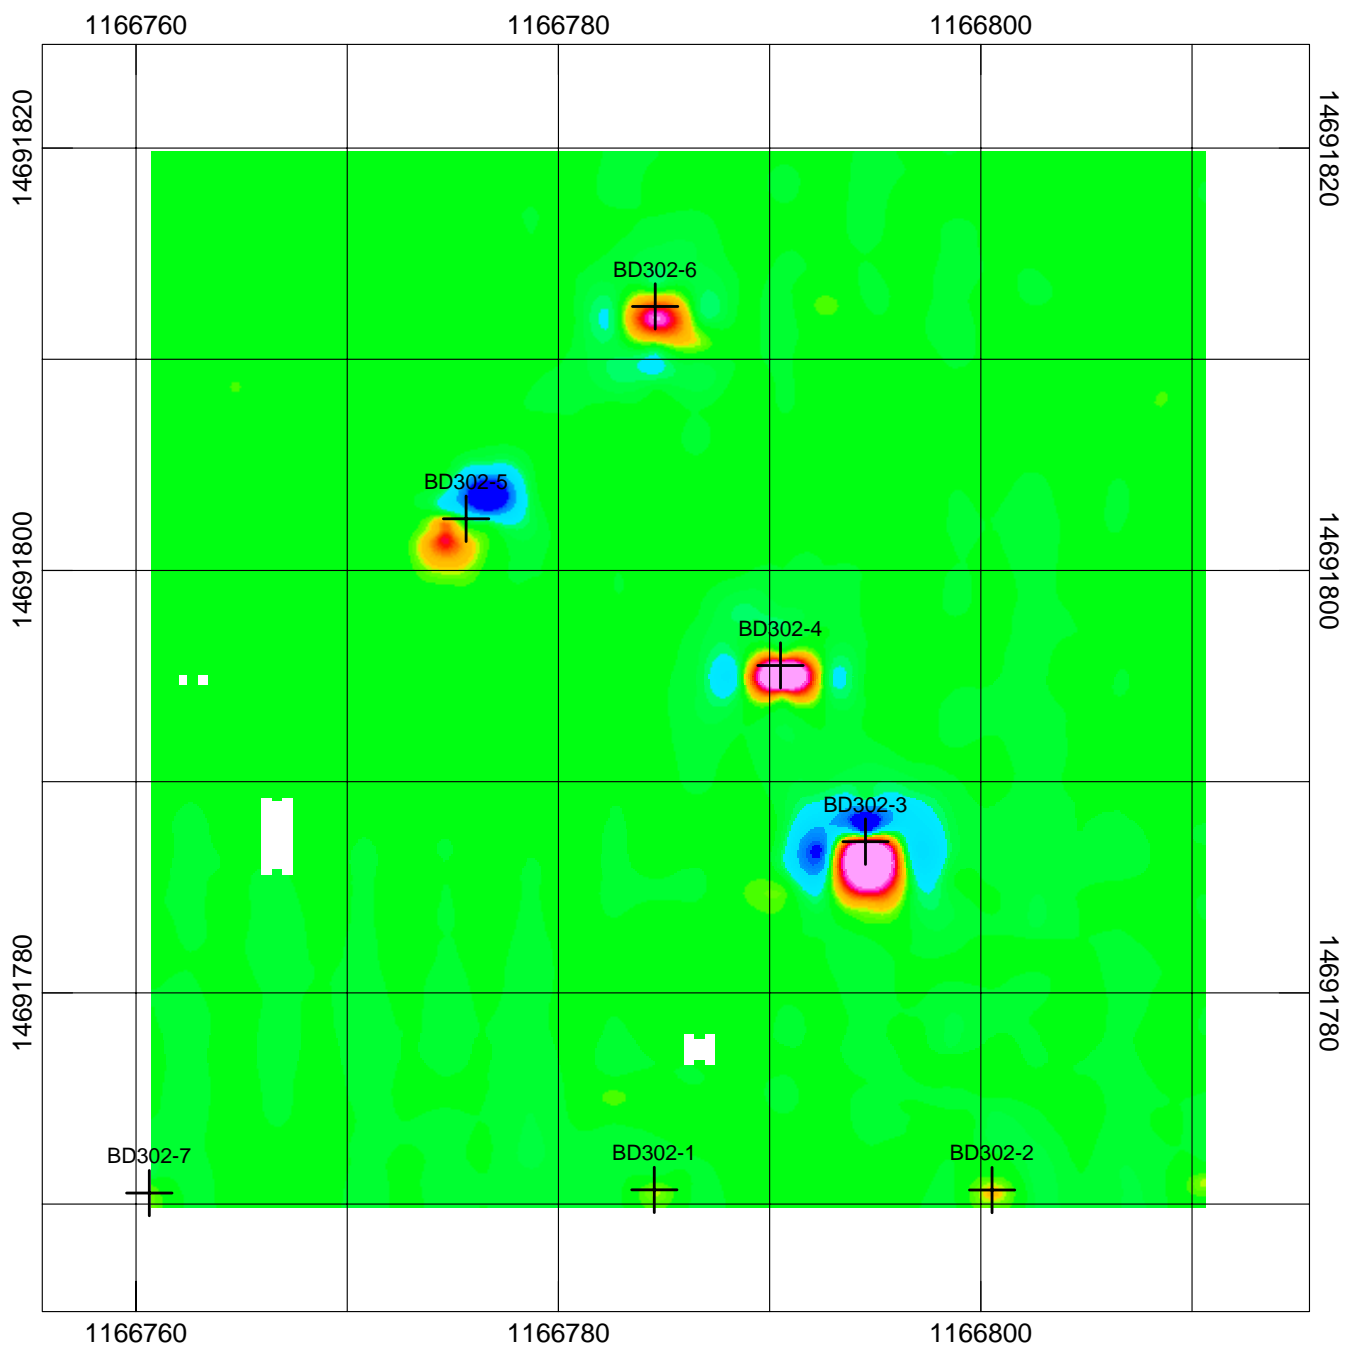

MAP BD302

Plan Map

Ricochet Area MRS
State Game Lands 211

LEGEND

⊕ Geophysical Target

declination -11.43 degrees

Scale 1:110

US survey foot
NAD83 / UTM zone 18N

Grid ID - BD302
G-858 Mag
Ricochet Area MRS
State Game Lands 211, PA