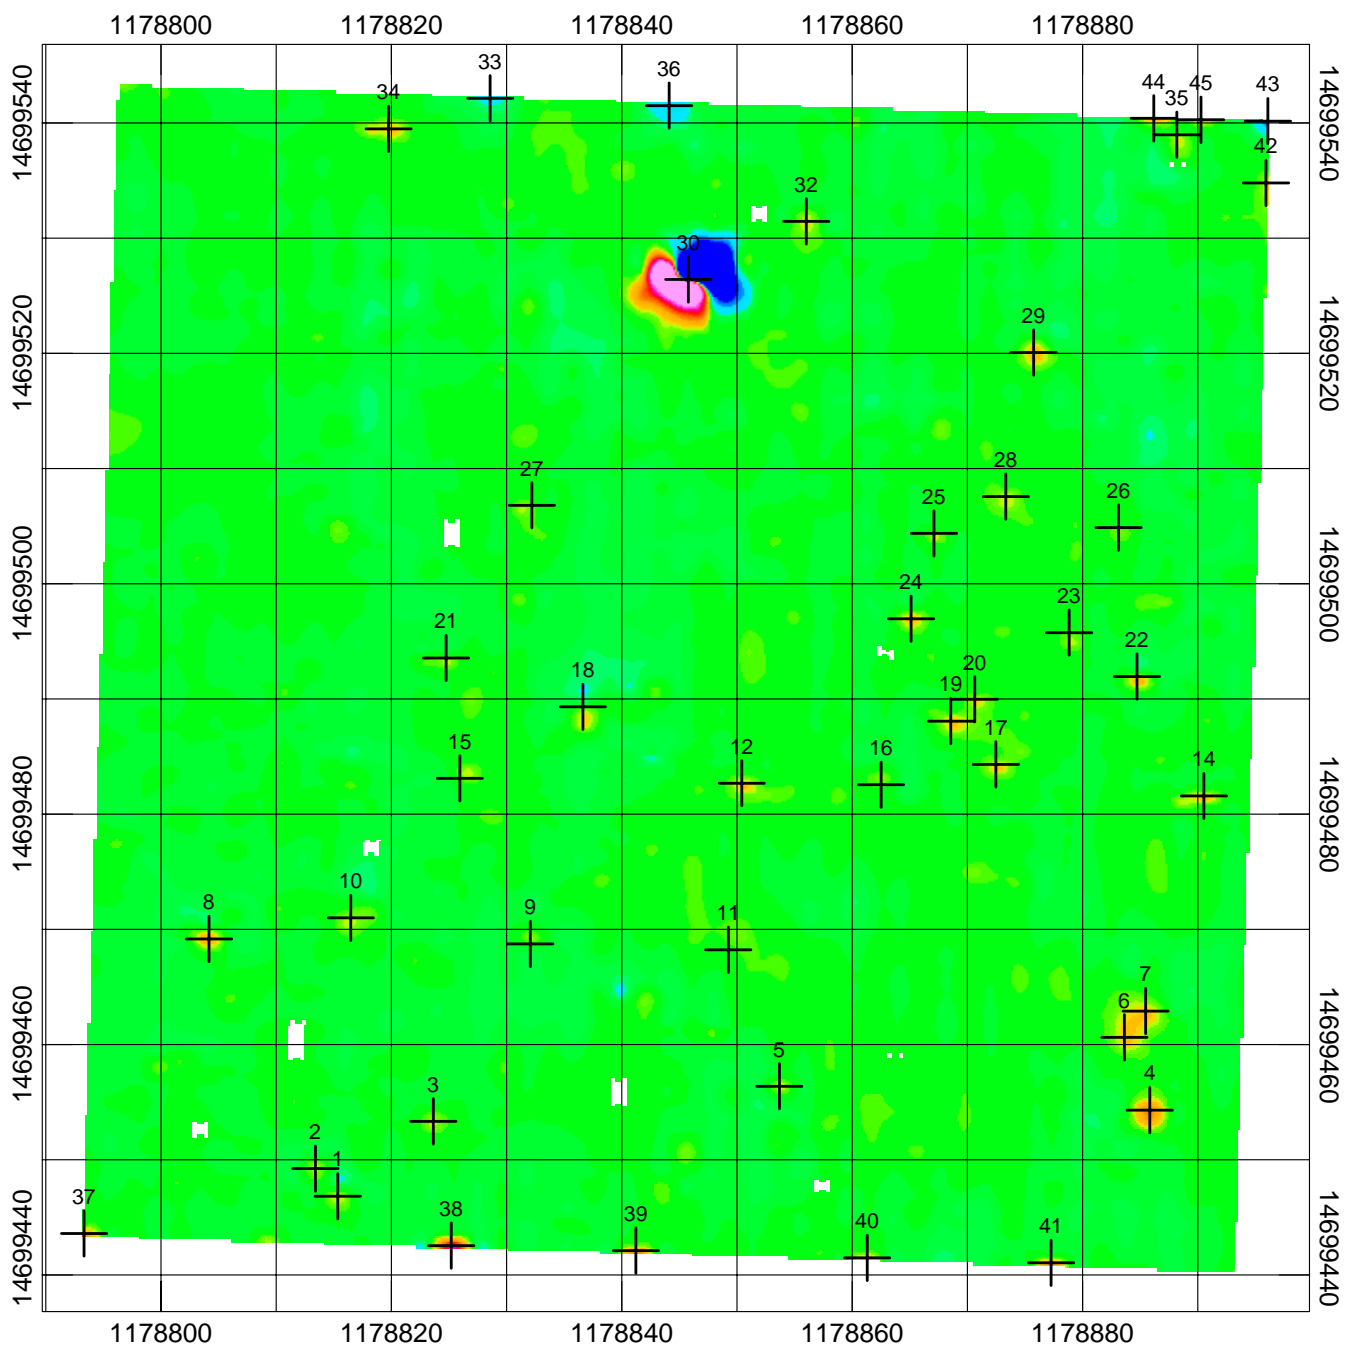

### LEGEND

⊕ Geophysical Target

declination -11.43 degrees

Scale 1:200

US survey foot  
NAD83 / UTM zone 18N

Grid ID - CG401  
G-858 Mag  
Ricochet Area MRS  
State Game Lands 211, PA