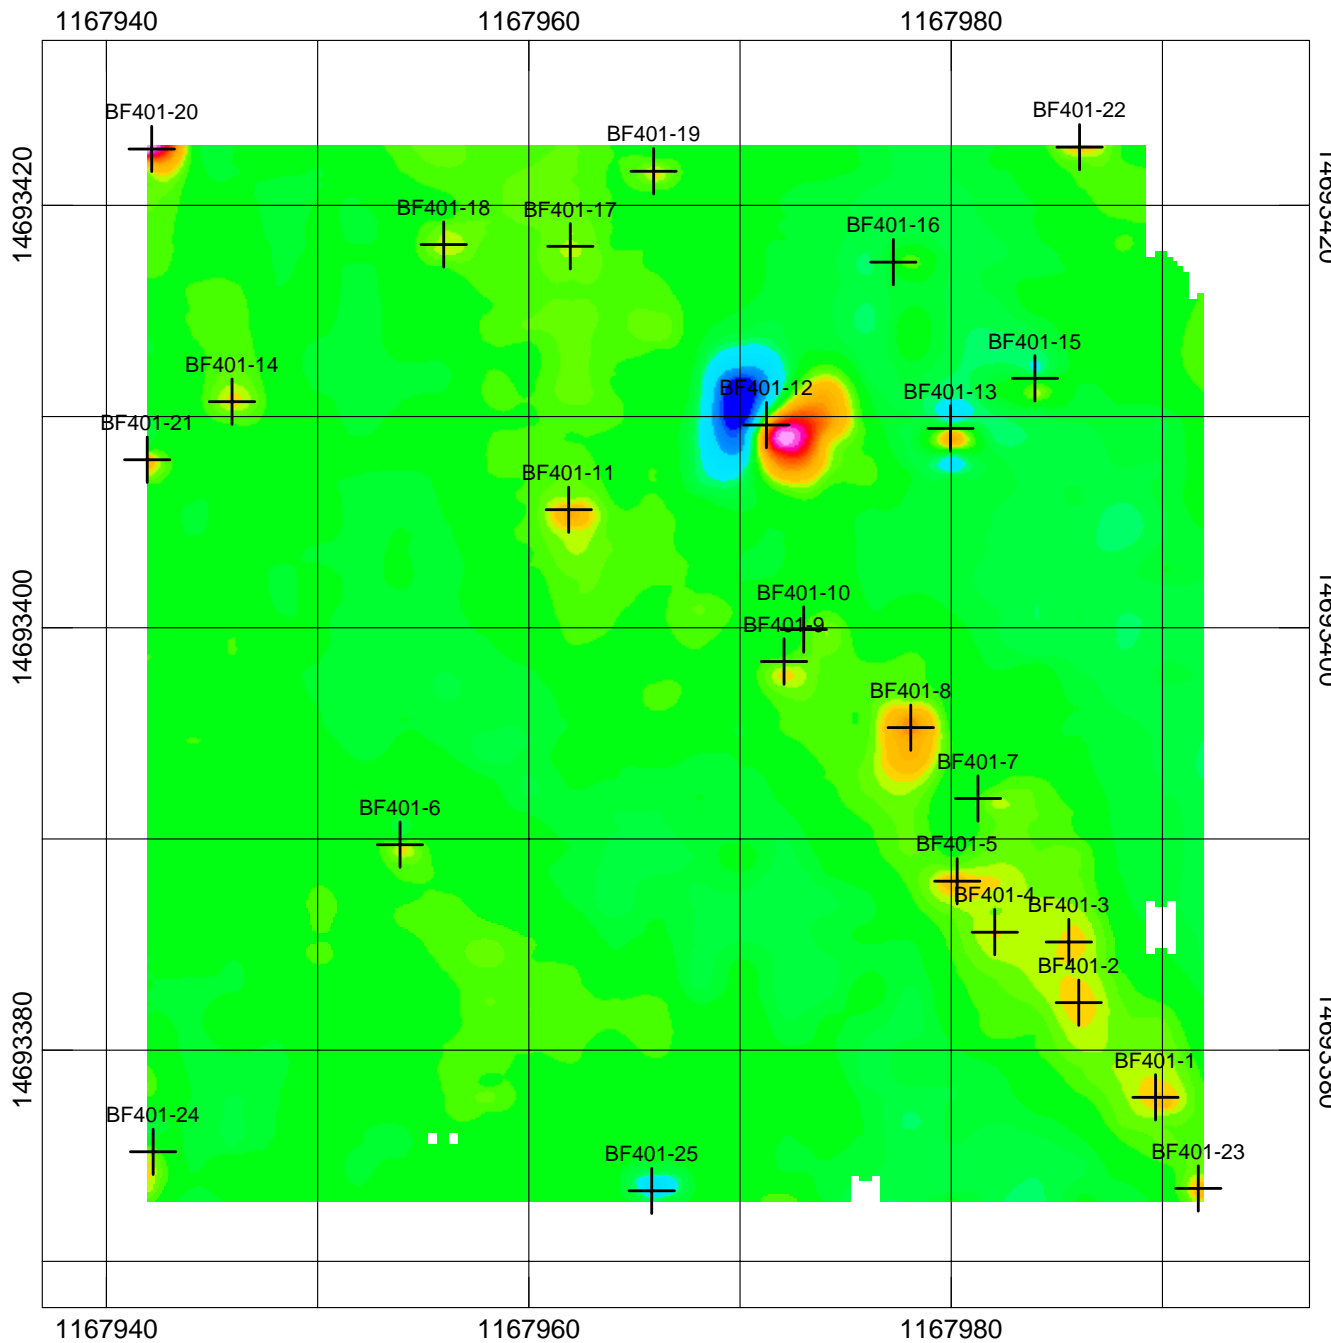

MAP BF401

Plan Map

Ricochet Area MRS
State Game Lands 211

LEGEND

+ Geophysical Target

declination -11.43 degrees

Scale 1:110

US survey foot
NAD83 / UTM zone 18N

Grid ID - BF401

G-858 Mag

Ricochet Area MRS

State Game Lands 211, PA