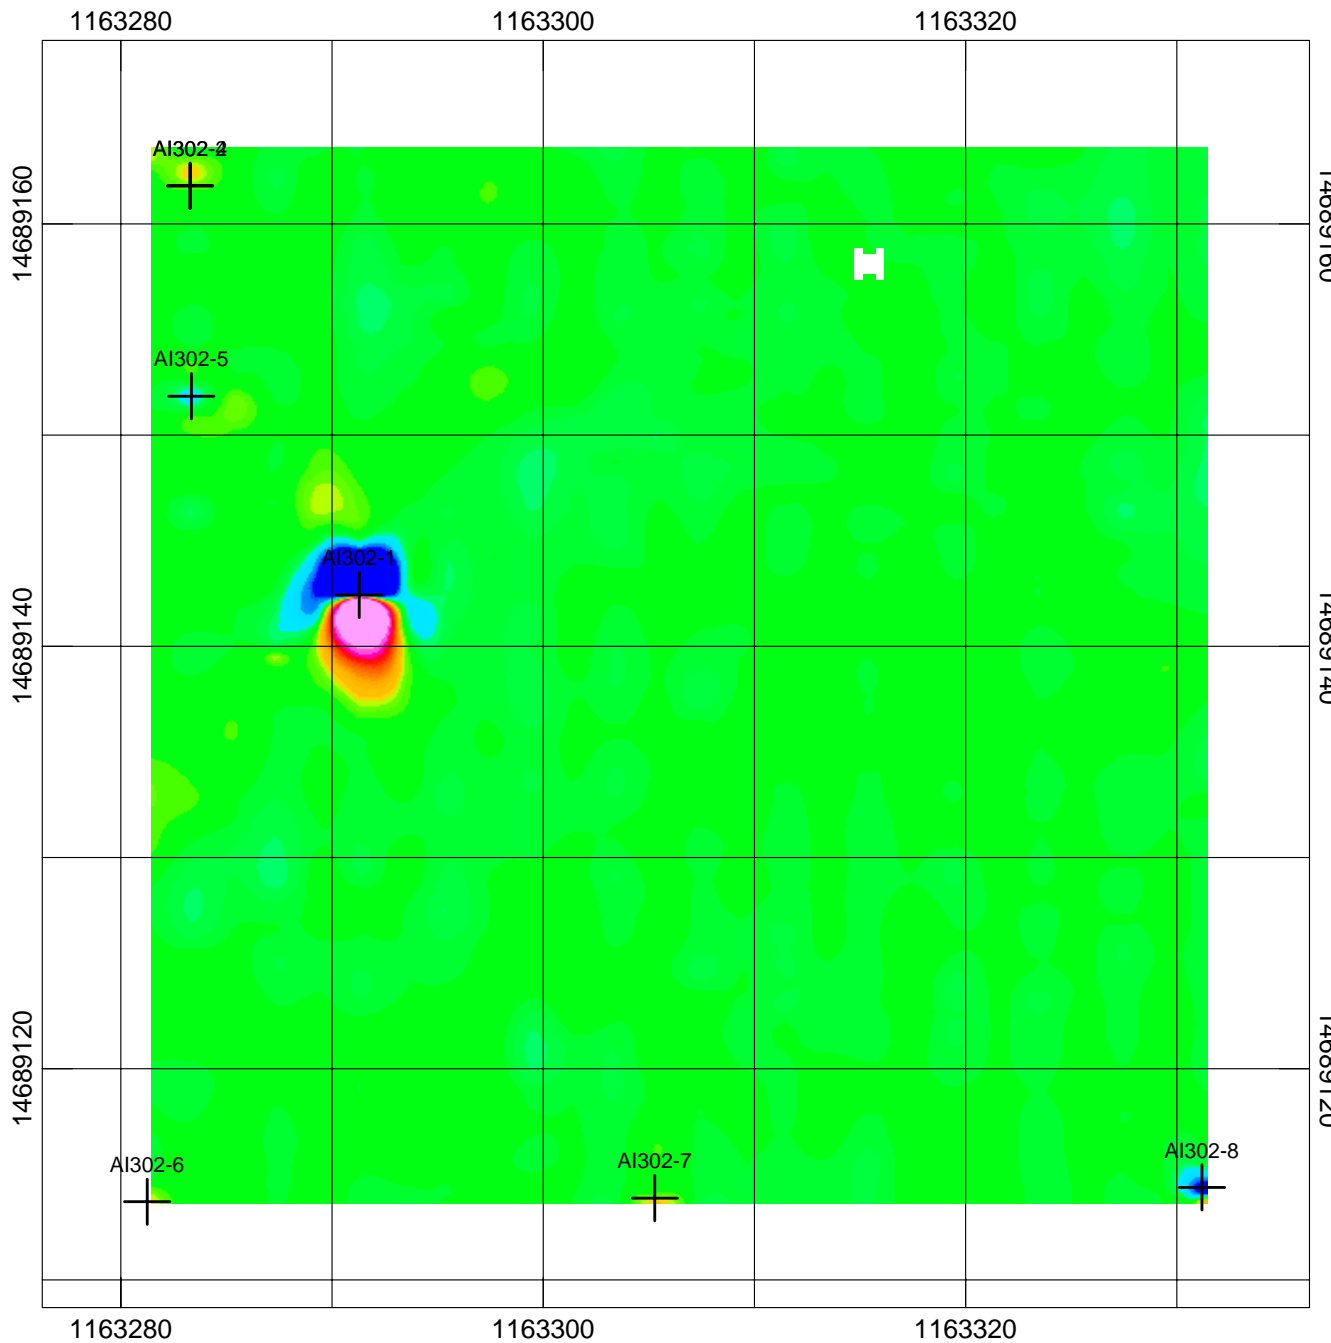

MAP AI302

Plan Map

Ricochet Area MRS
State Game Lands 211

LEGEND

+ Geophysical Target

declination -11.43 degrees

Scale 1:110

US survey foot
NAD83 / UTM zone 18N

Grid ID - AI302

G-858 Mag

Ricochet Area MRS

State Game Lands 211, PA