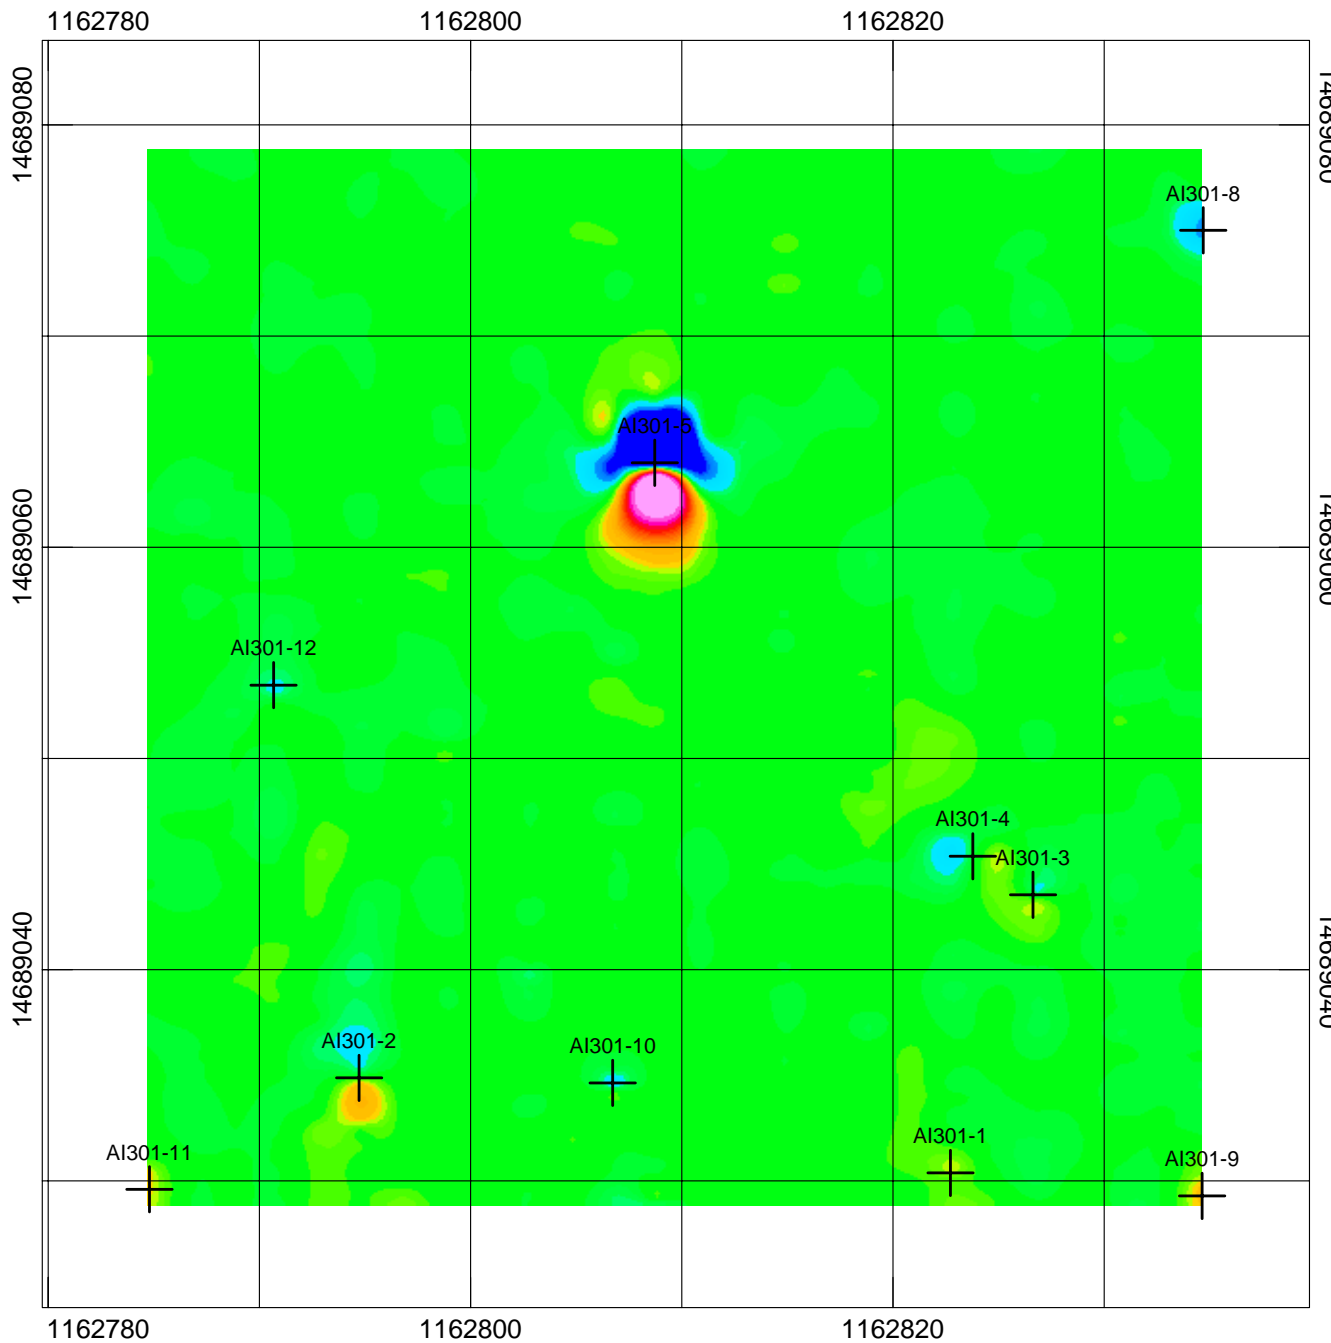

MAP AI301

Plan Map

Ricochet Area MRS
State Game Lands 211

LEGEND

+ Geophysical Target

declination -11.43 degrees

Scale 1:110

US survey foot
NAD83 / UTM zone 18N

Grid ID - AI301

G-858 Mag

Ricochet Area MRS

State Game Lands 211, PA