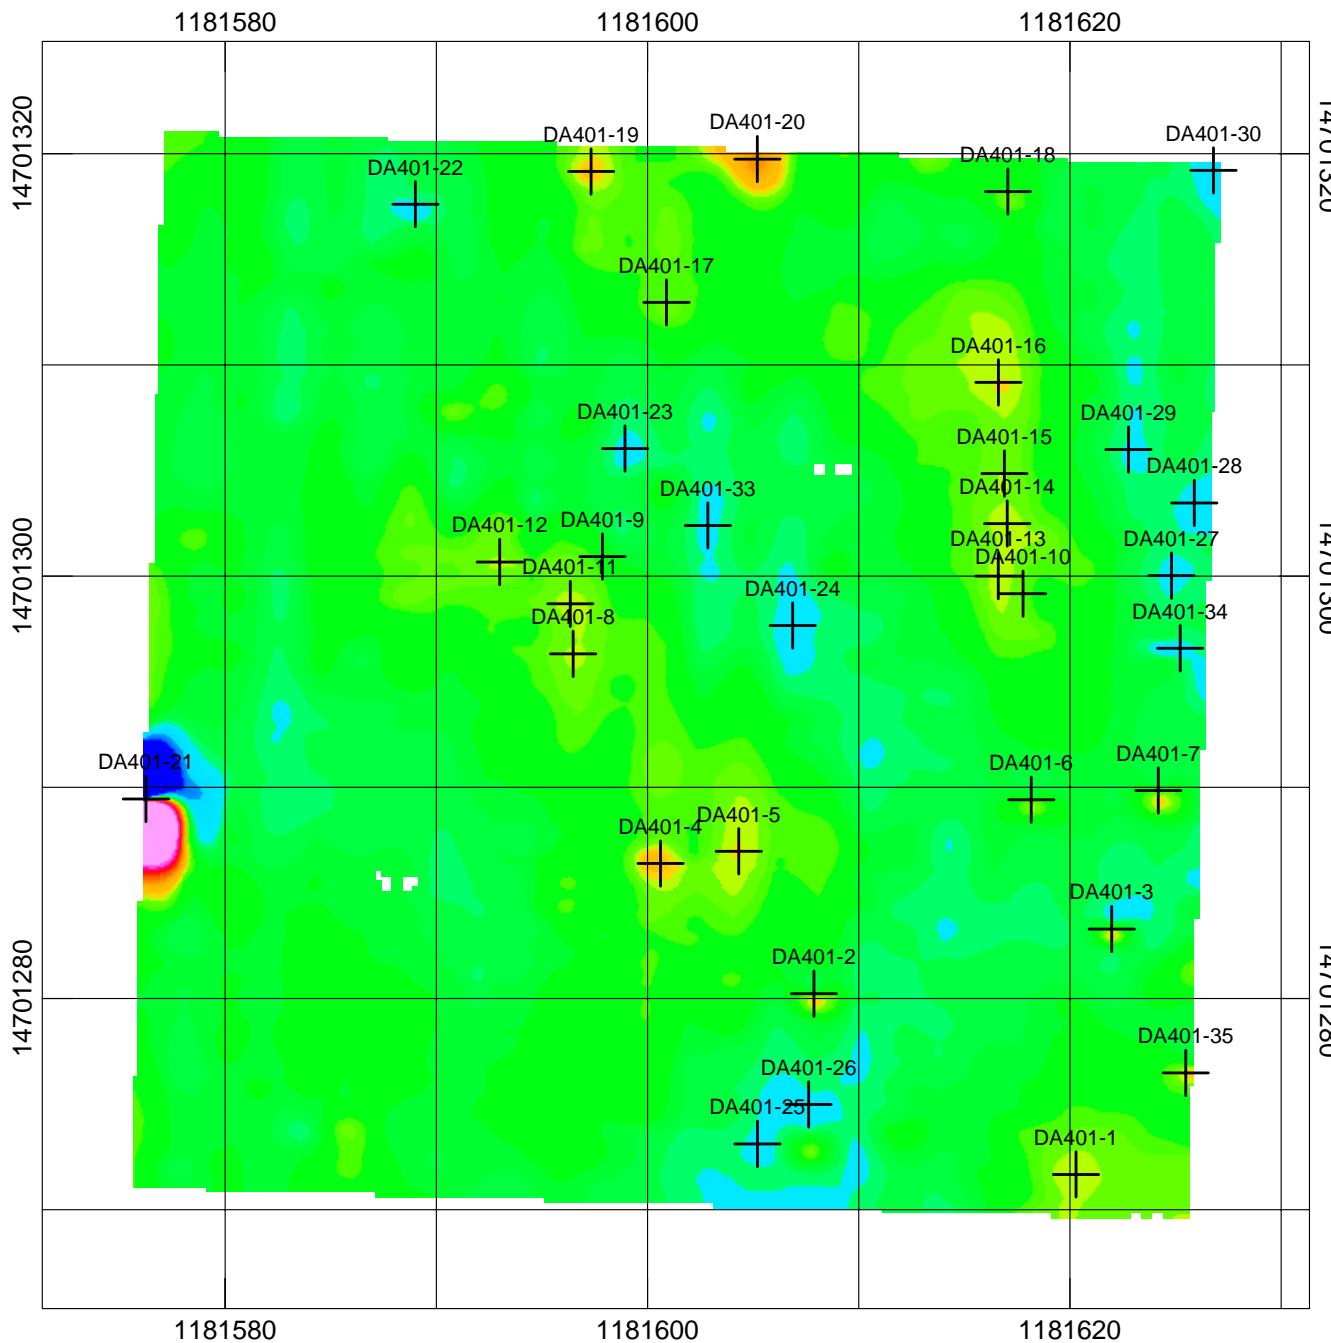

MAP DA401

Plan Map

Ricochet Area MRS
State Game Lands 211

LEGEND

+ Geophysical Target

declination -11.43 degrees

Scale 1:110

US survey foot
NAD83 / UTM zone 18N

Grid ID - DA401

G-858 Mag

Ricochet Area MRS

State Game Lands 211, PA