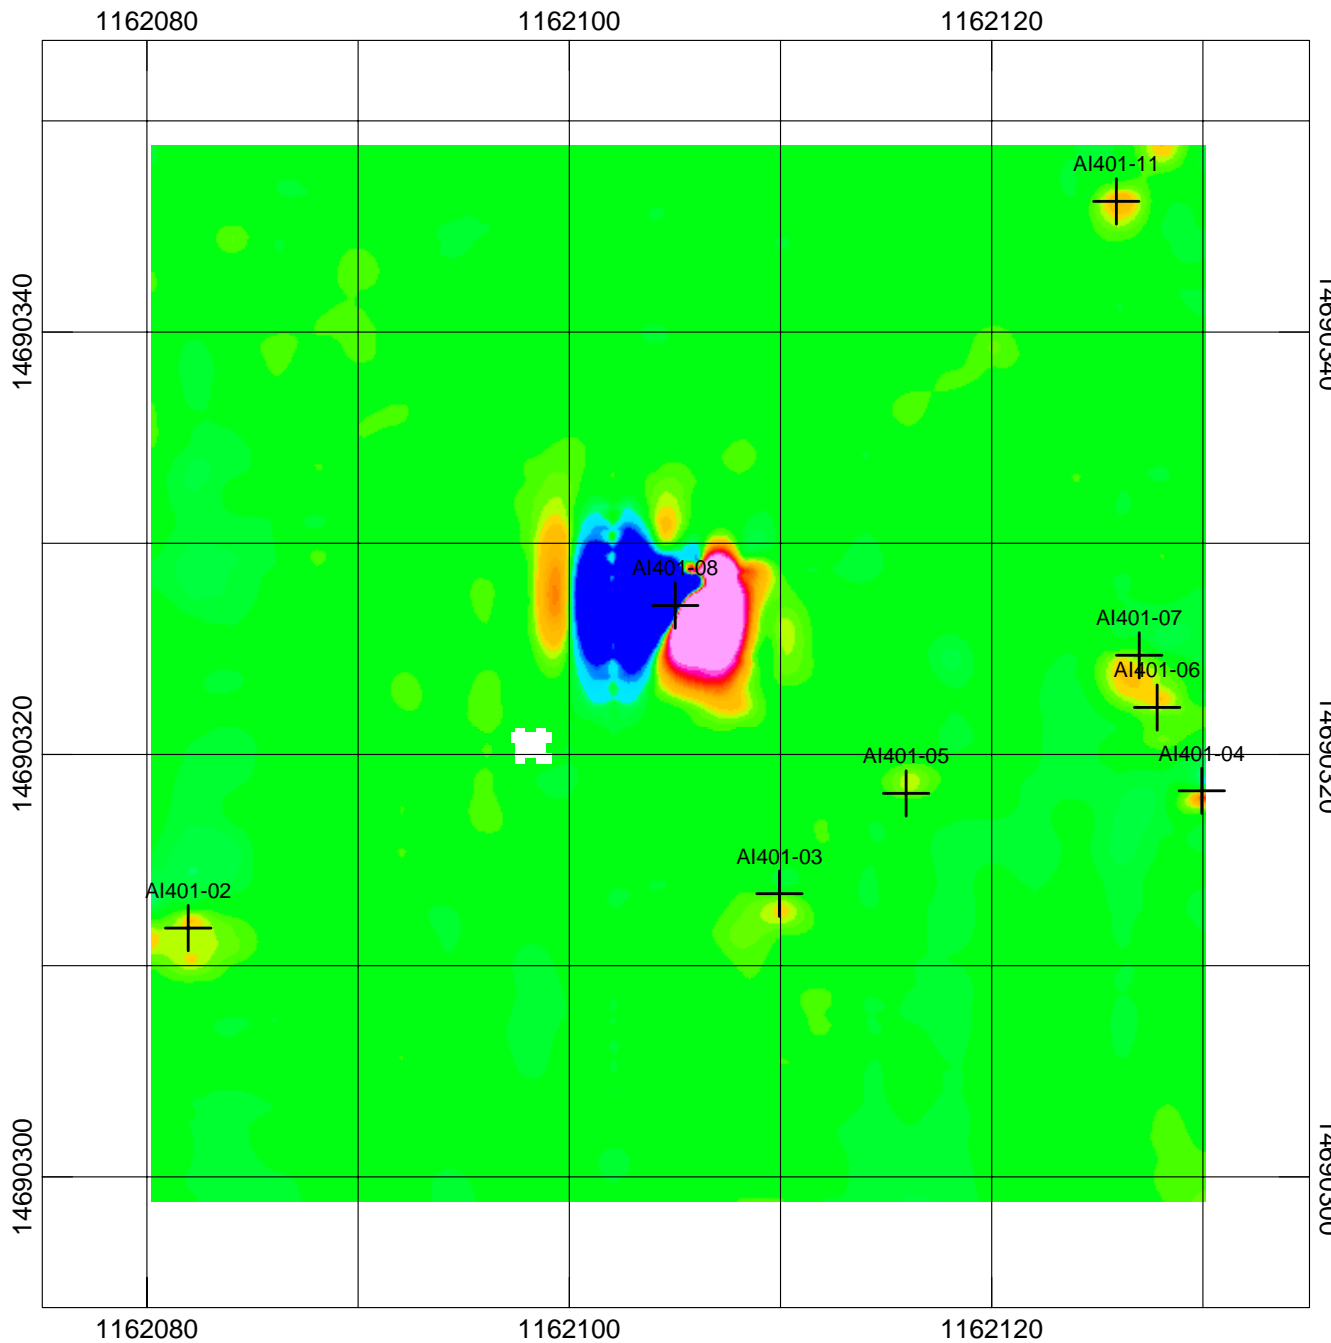

MAP AI401

Plan Map

Ricochet Area MRS
State Game Lands 211

LEGEND

⊕ Geophysical Target

declination -11.43 degrees

Scale 1:110

US survey foot
NAD83 / UTM zone 18N

Grid ID - AI401

G-858 Mag

Ricochet Area MRS

State Game Lands 211, PA