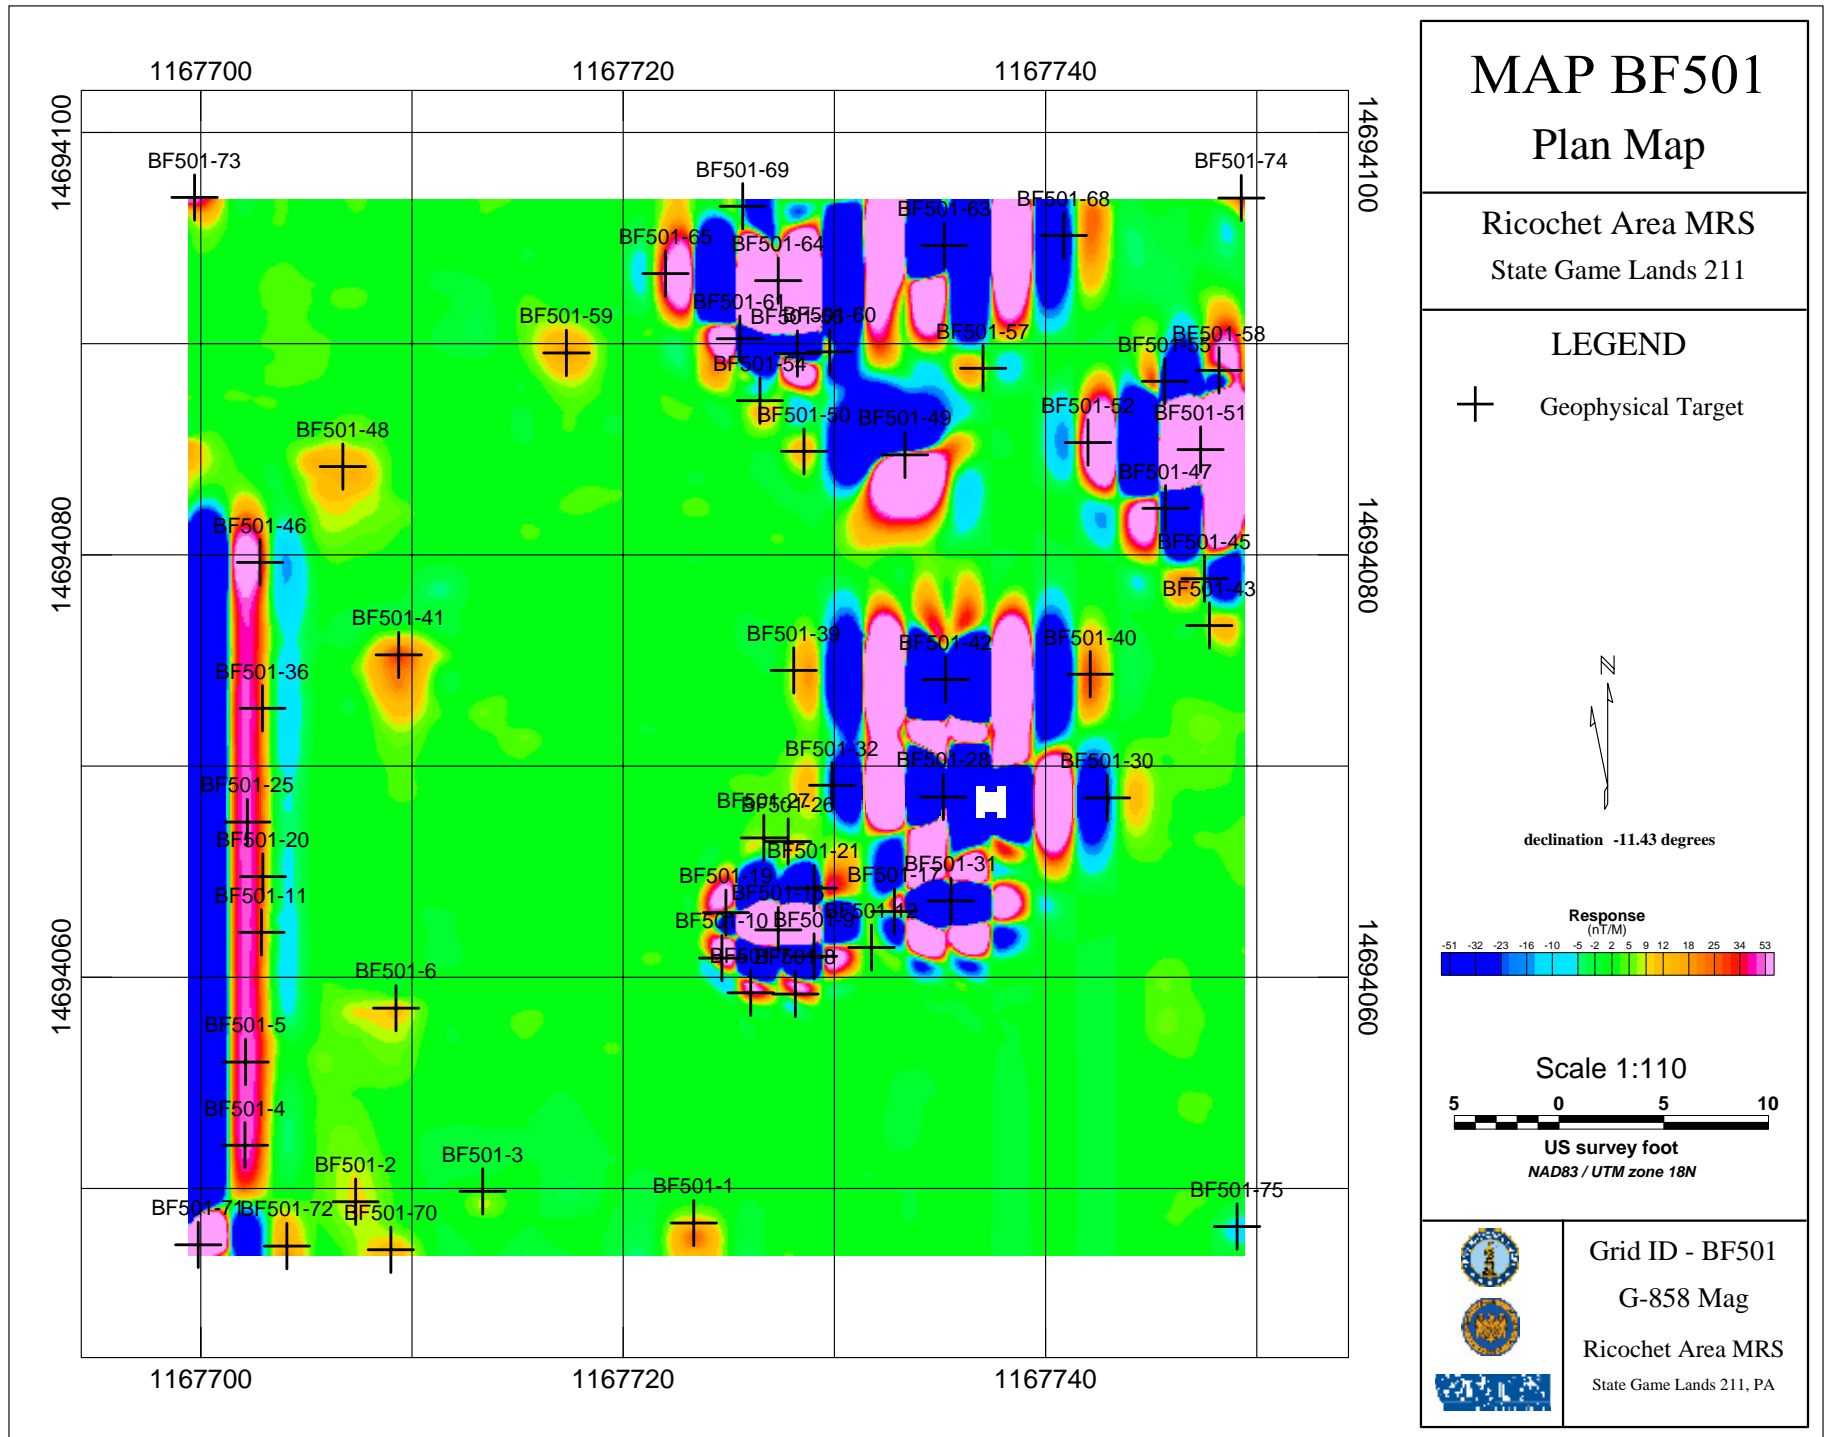

### LEGEND

⊕ Geophysical Target

declination -11.43 degrees

Scale 1:110

US survey foot  
NAD83 / UTM zone 18N

Grid ID - BF501  
G-858 Mag  
Ricochet Area MRS  
State Game Lands 211, PA