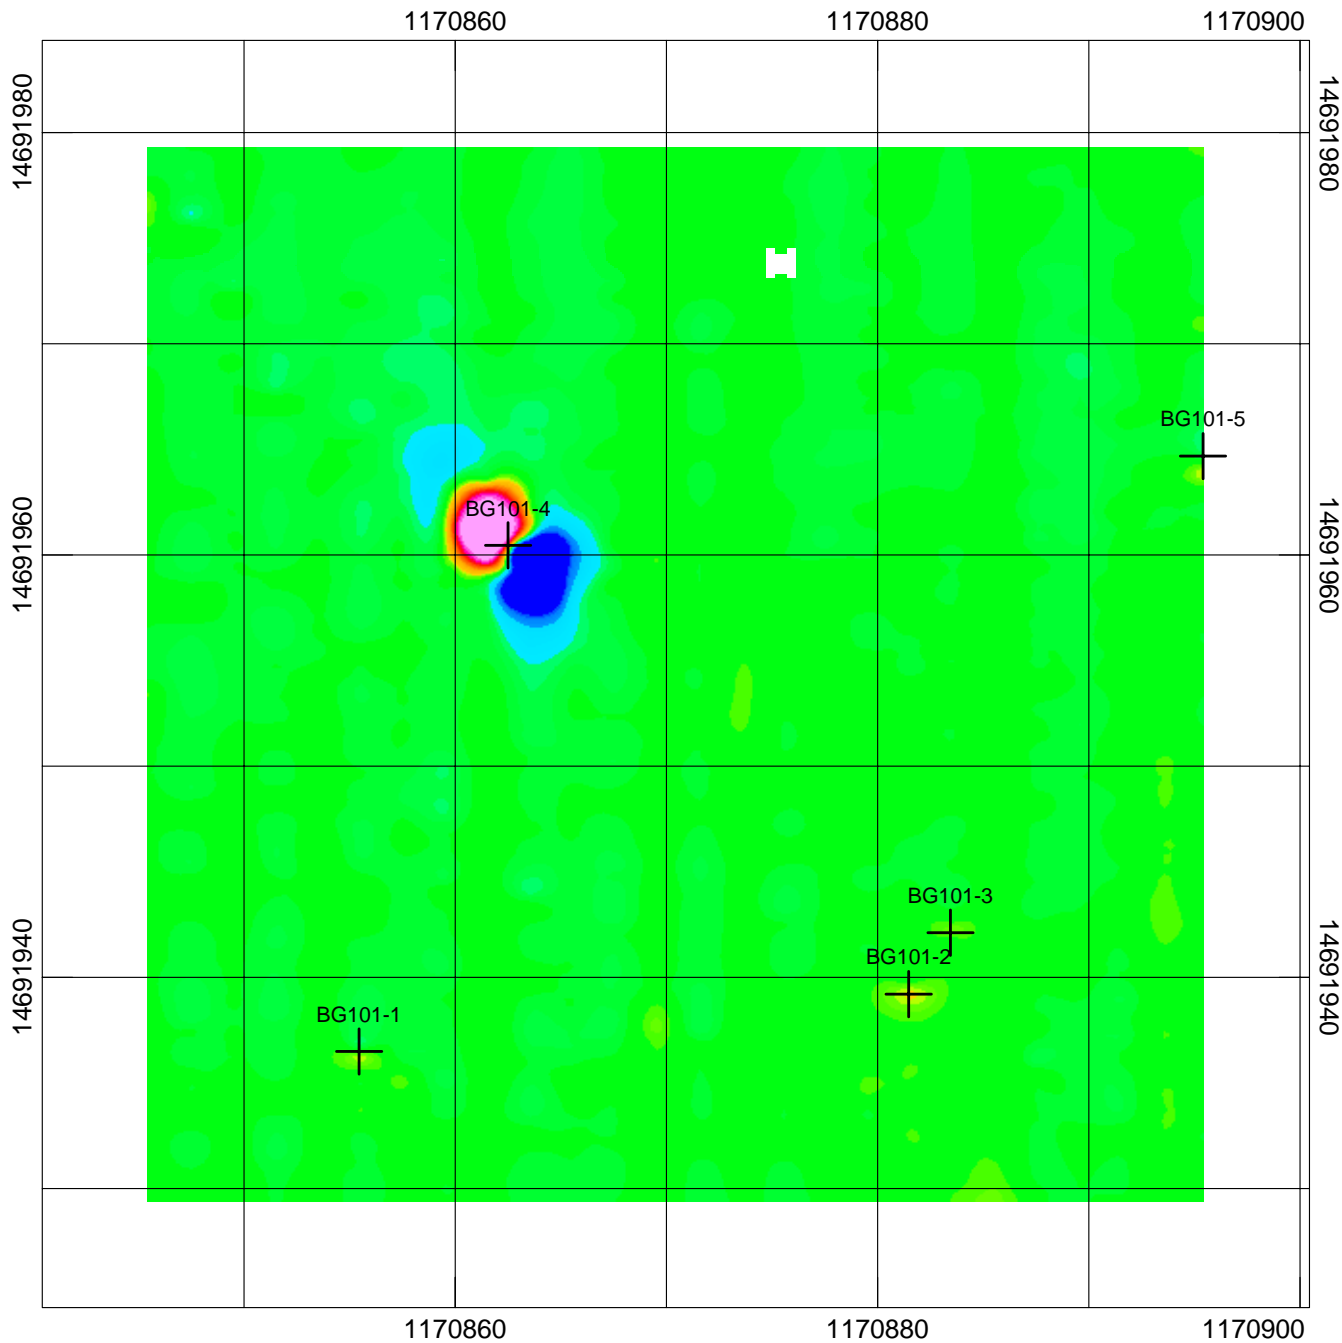

MAP BG101

Plan Map

Ricochet Area MRS
State Game Lands 211

LEGEND

⊕ Geophysical Target

declination -11.43 degrees

Scale 1:110

US survey foot
NAD83 / UTM zone 18N

Grid ID - BG101

G-858 Mag

Ricochet Area MRS

State Game Lands 211, PA