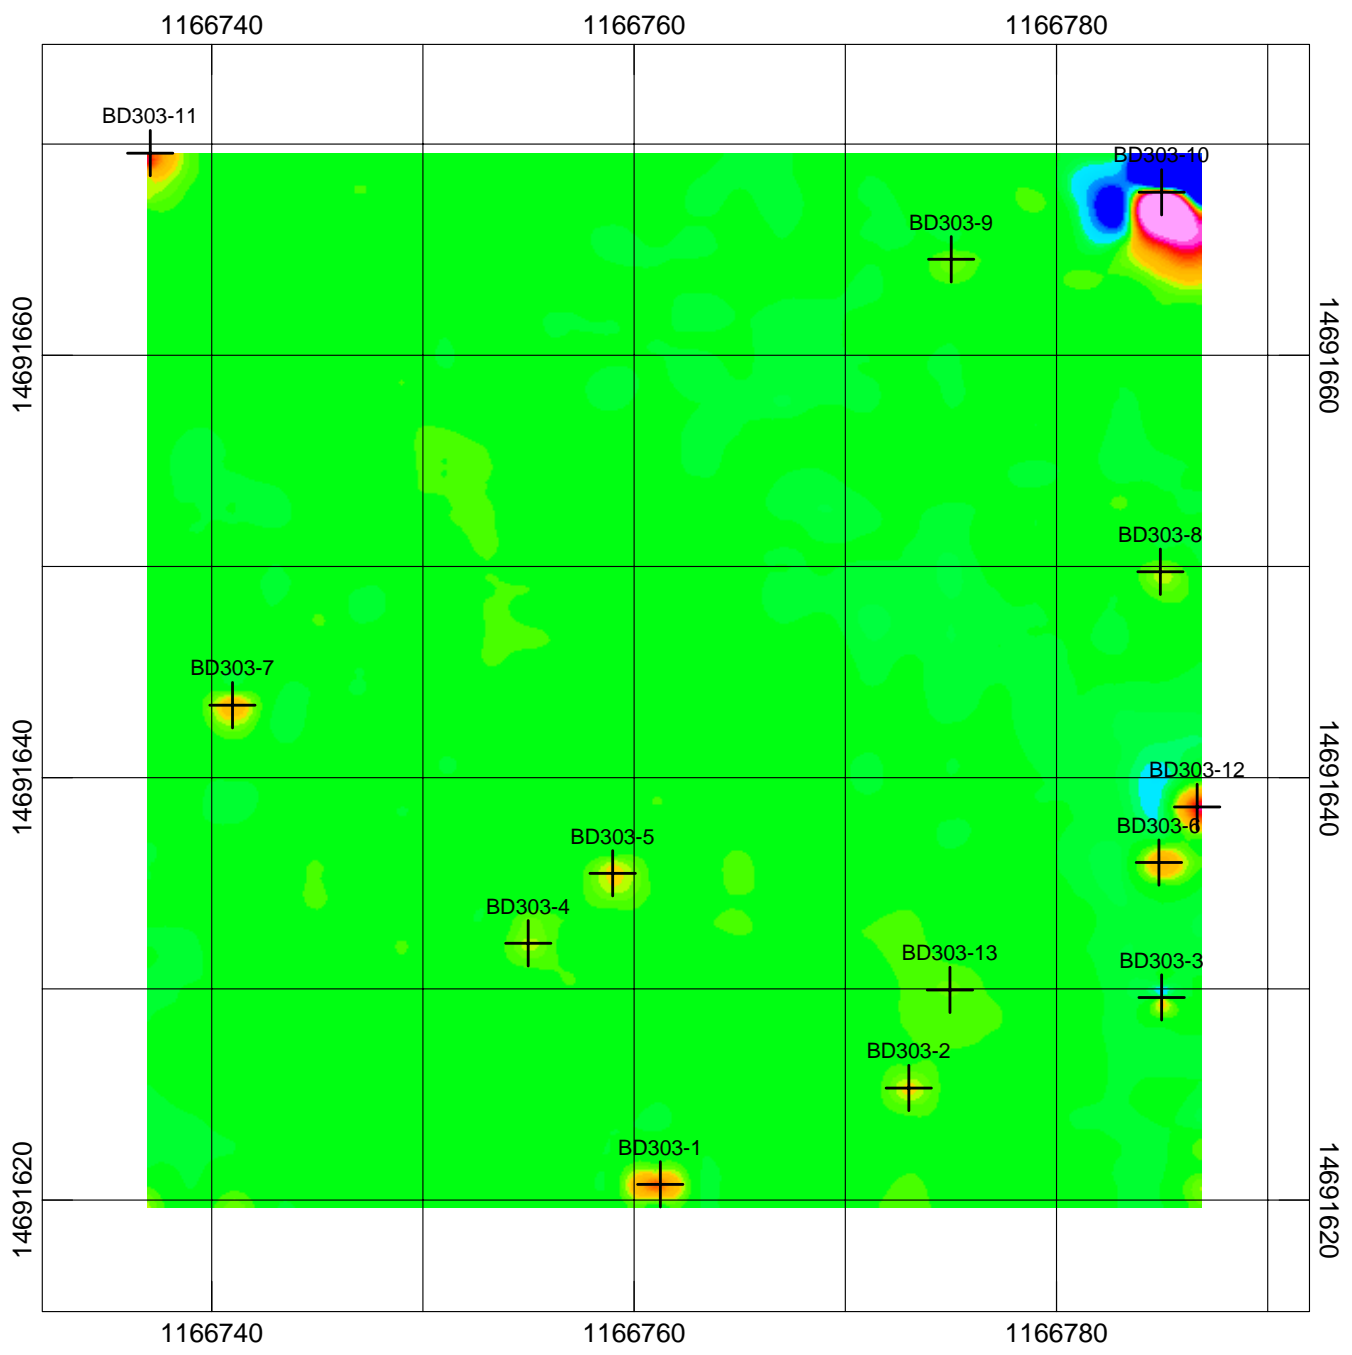

### LEGEND

⊕ Geophysical Target

declination -11.43 degrees

Scale 1:110

US survey foot  
NAD83 / UTM zone 18N

Grid ID - BD303  
G-858 Mag  
Ricochet Area MRS  
State Game Lands 211, PA