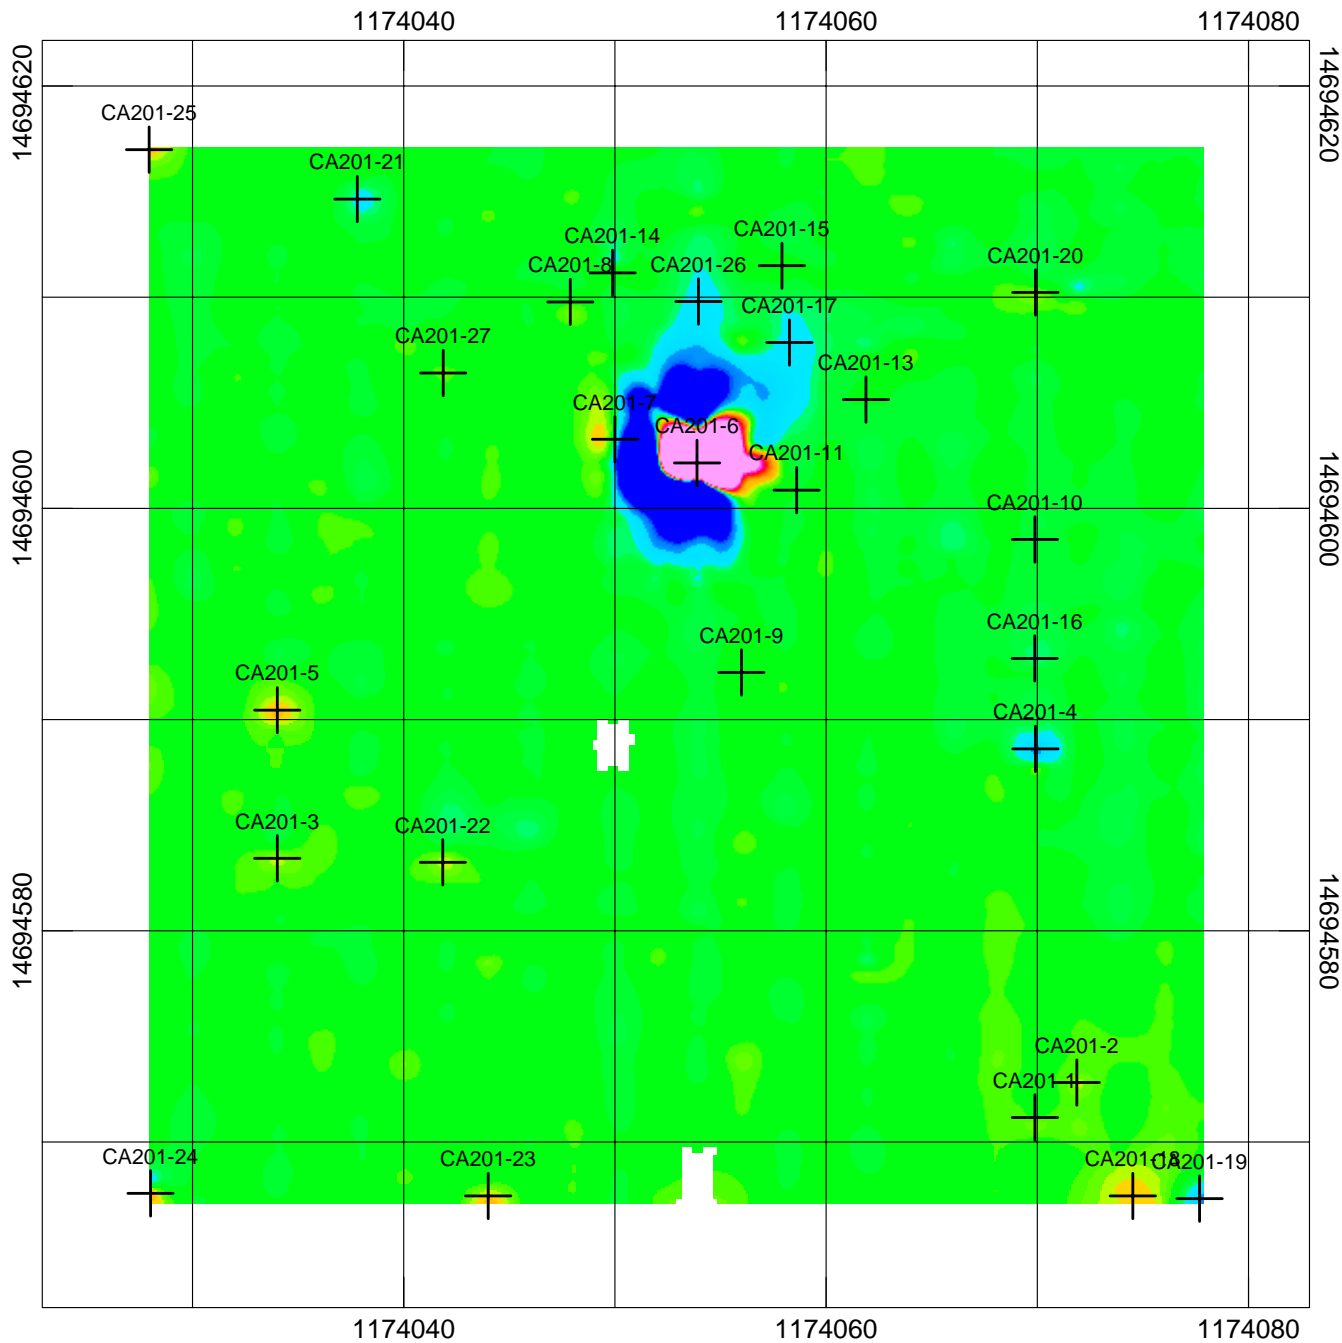

### LEGEND

+ Geophysical Target

declination -11.43 degrees

Scale 1:110

US survey foot  
NAD83 / UTM zone 18N

Grid ID - CA201  
G-858 Mag  
Ricochet Area MRS  
State Game Lands 211, PA