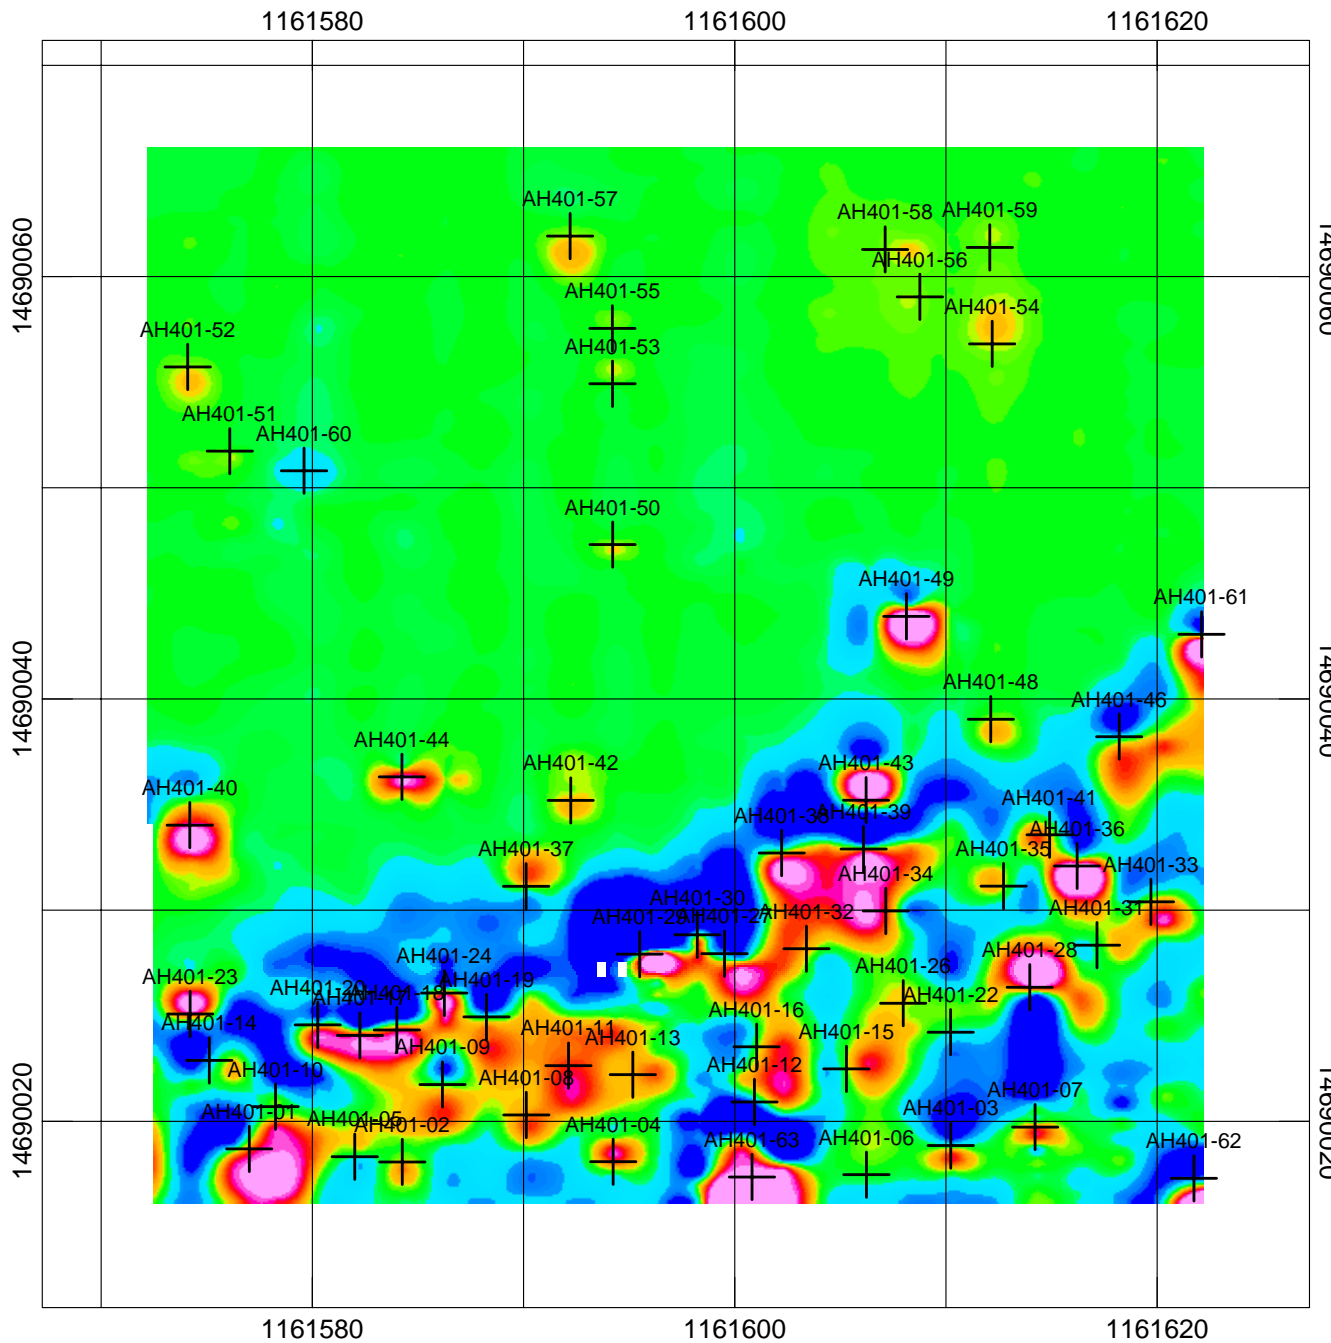

MAP AH401

Plan Map

Ricochet Area MRS
State Game Lands 211

LEGEND

+ Geophysical Target

declination -11.43 degrees

Scale 1:110

US survey foot
NAD83 / UTM zone 18N

Grid ID - AH401

G-858 Mag

Ricochet Area MRS

State Game Lands 211, PA