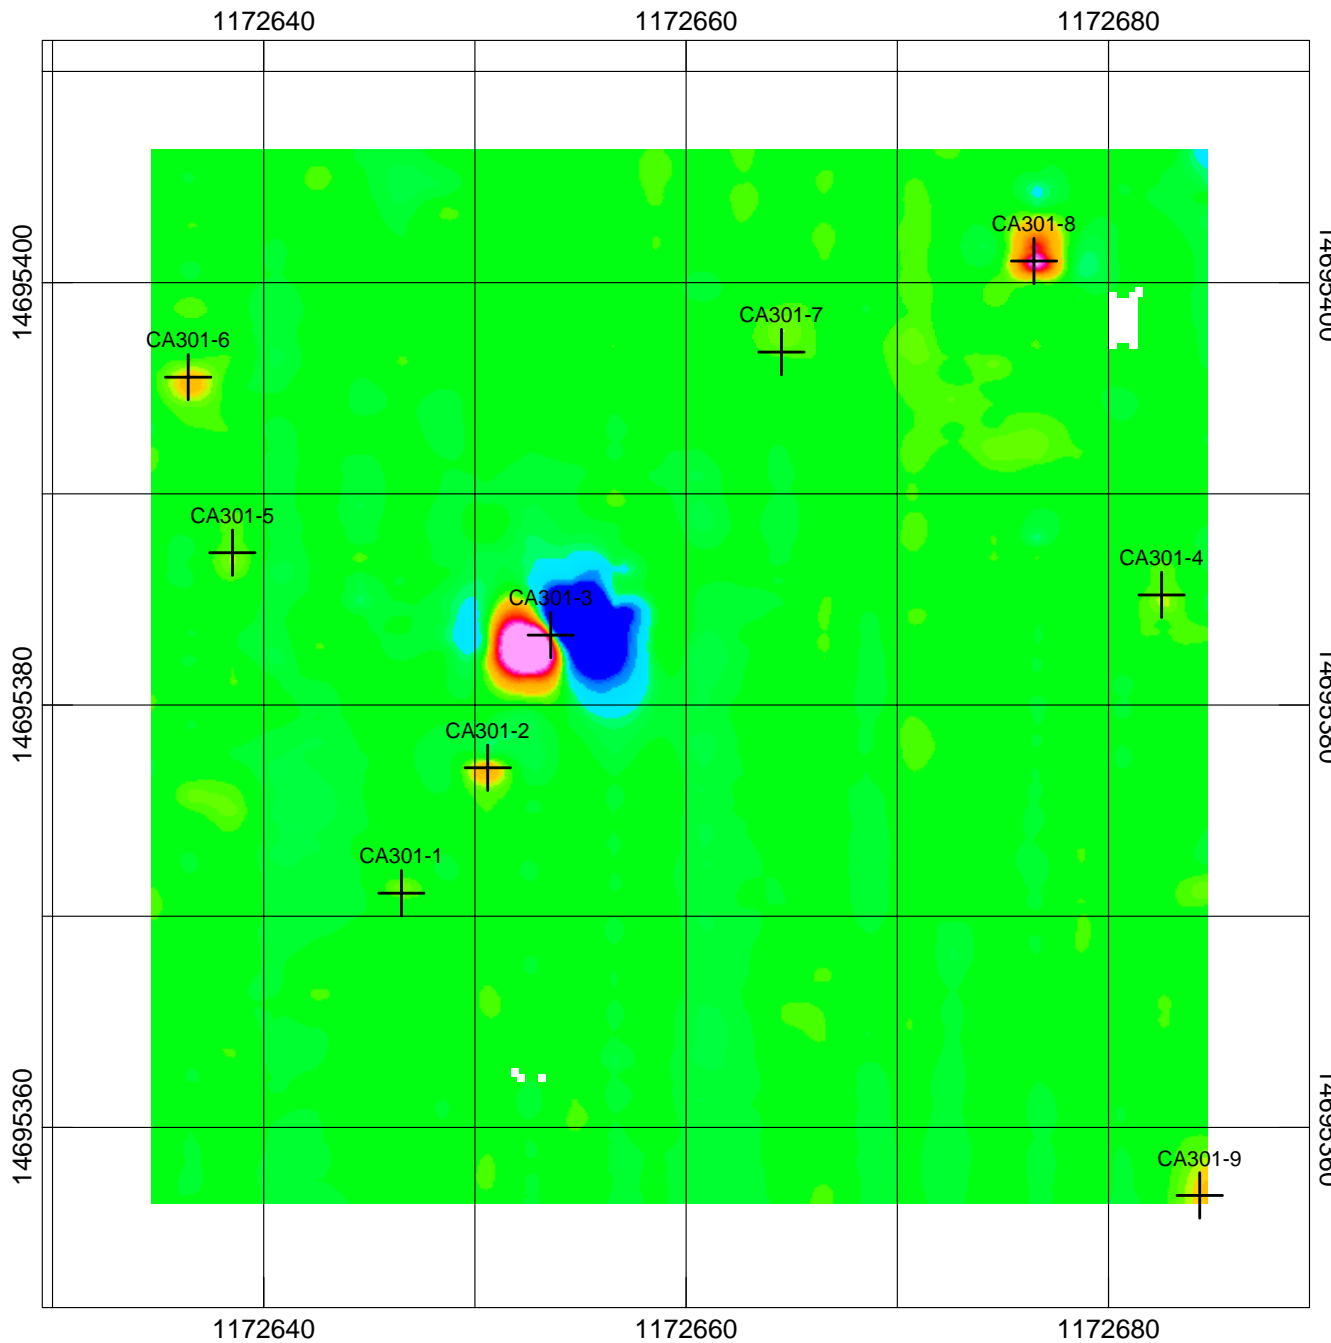

MAP CA301

Plan Map

Ricochet Area MRS
State Game Lands 211

LEGEND

⊕ Geophysical Target

declination -11.43 degrees

Scale 1:110

US survey foot
NAD83 / UTM zone 18N

Grid ID - CA301

G-858 Mag

Ricochet Area MRS

State Game Lands 211, PA