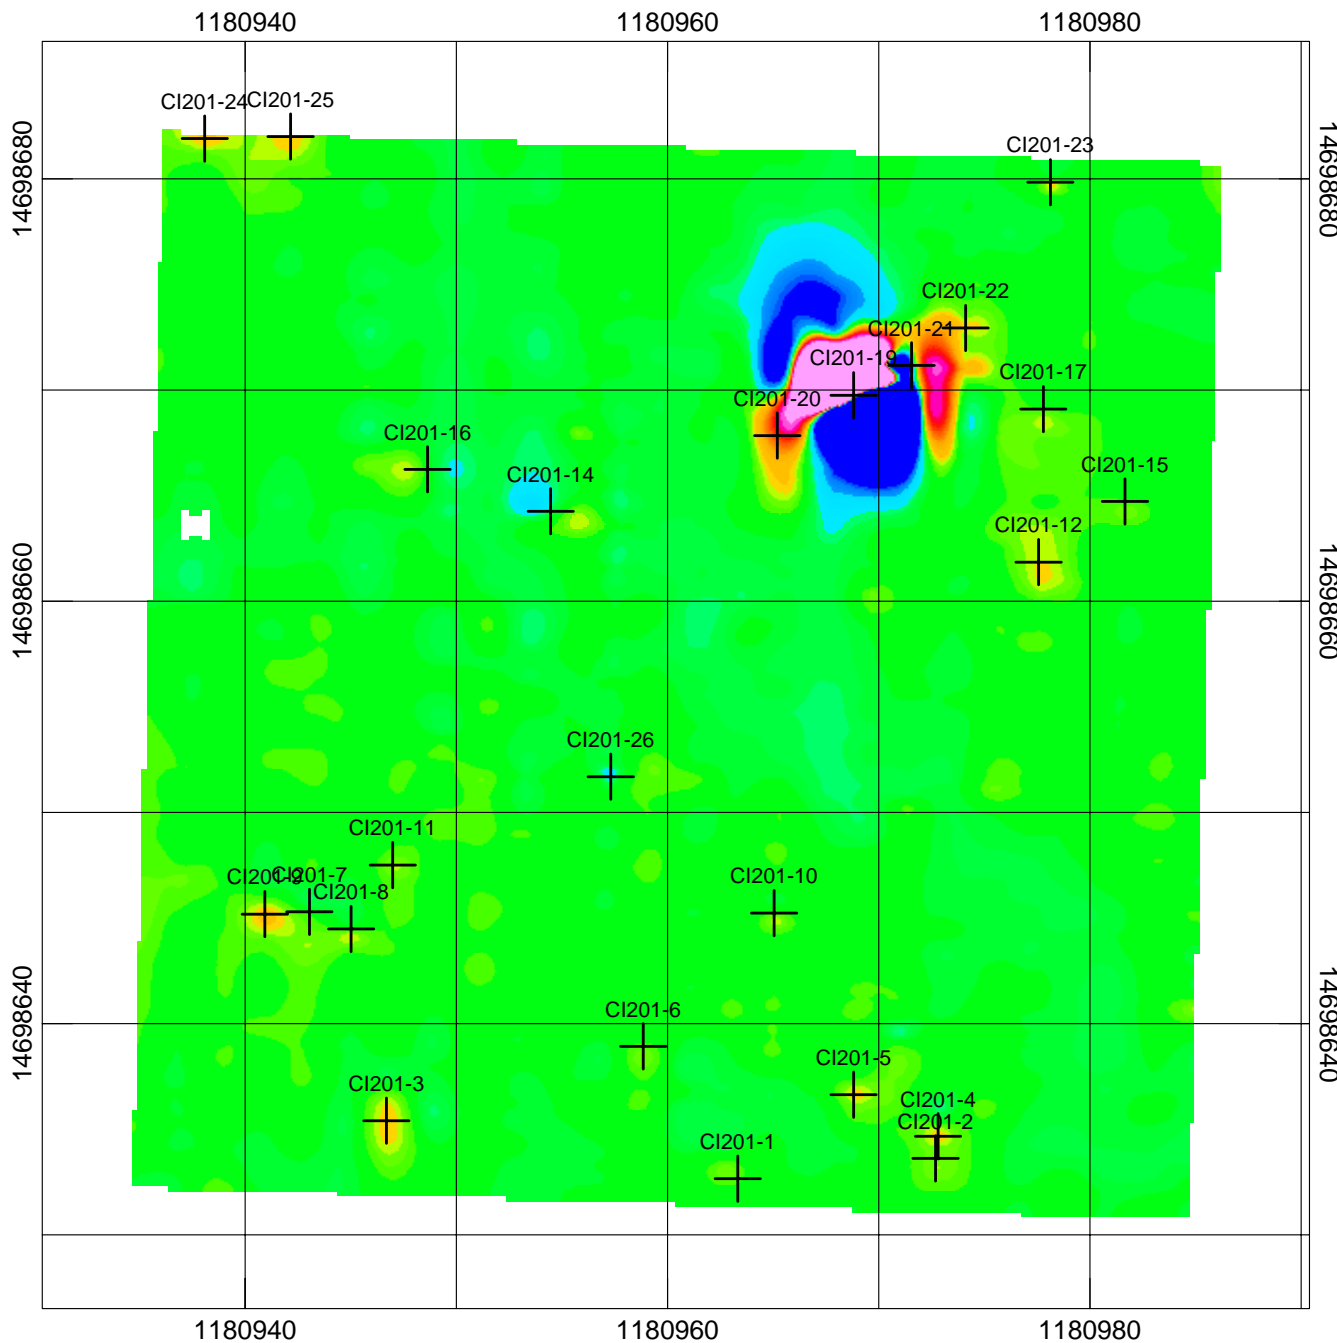

MAP CI201

Plan Map

Ricochet Area MRS
State Game Lands 211

LEGEND

+ Geophysical Target

declination -11.43 degrees

Scale 1:110

US survey foot
NAD83 / UTM zone 18N

Grid ID - CI201

G-858 Mag

Ricochet Area MRS

State Game Lands 211, PA