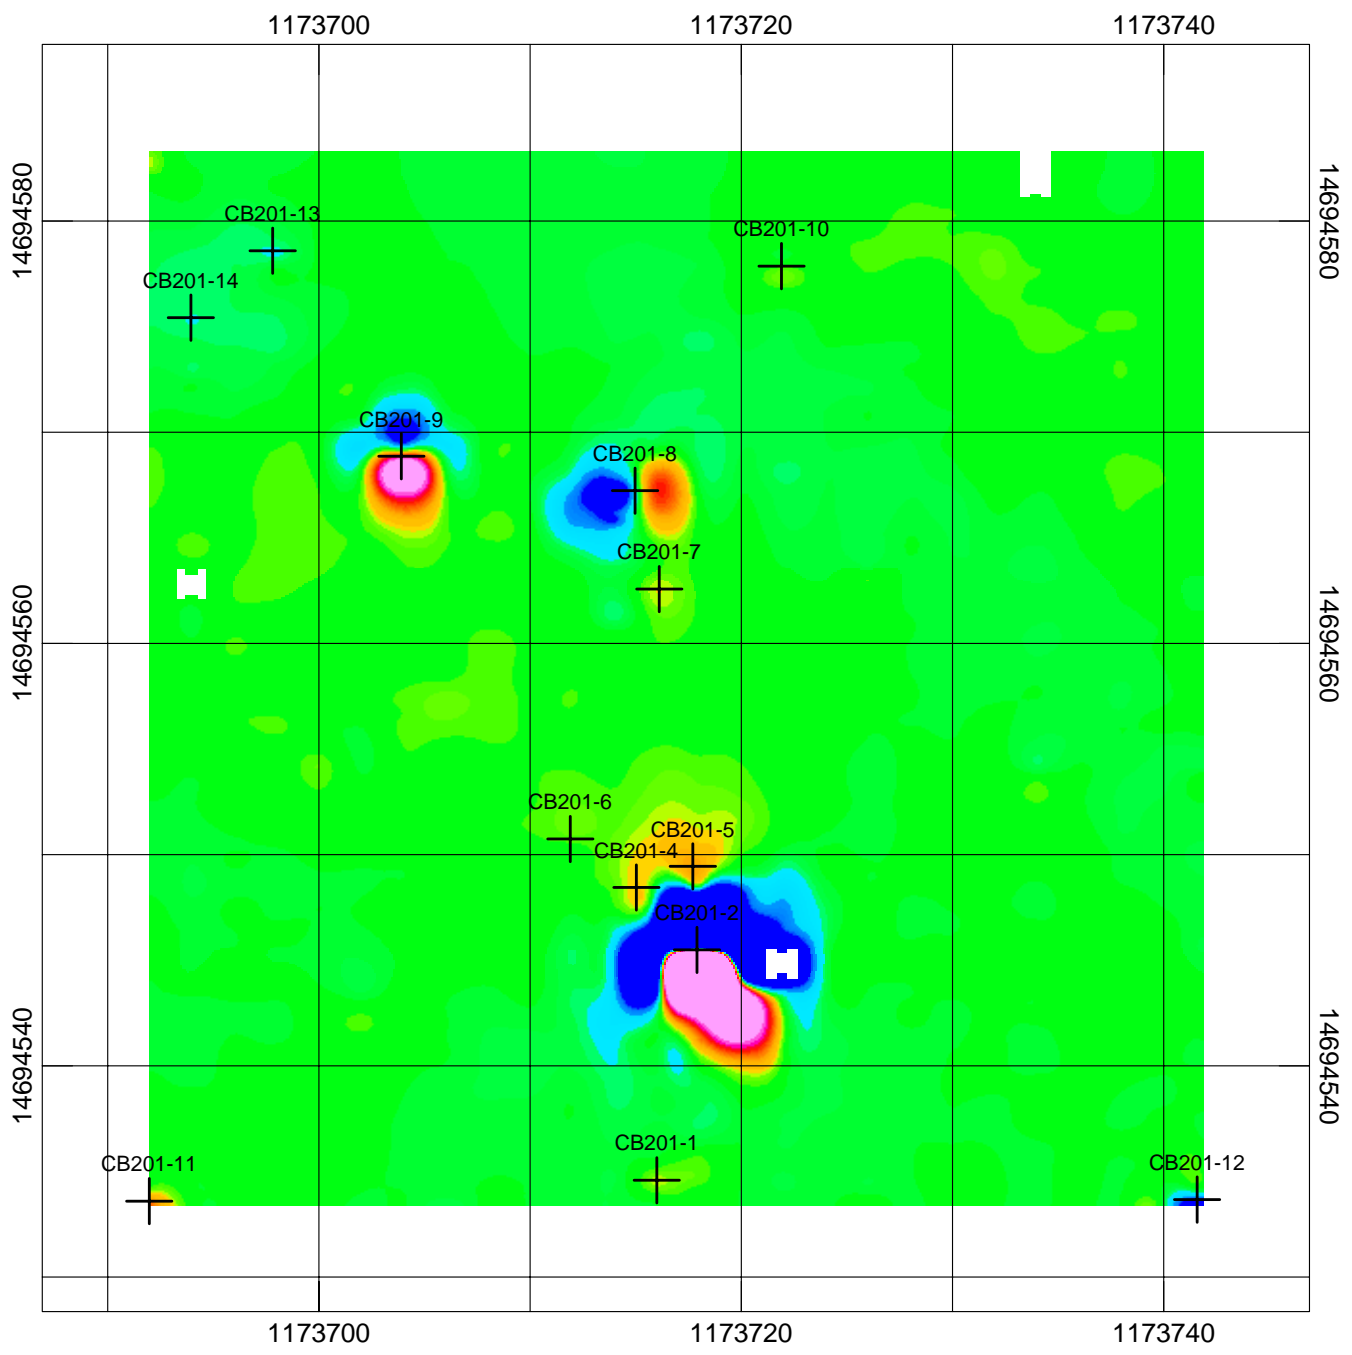

### LEGEND

⊕ Geophysical Target

declination -11.43 degrees

Scale 1:110

US survey foot  
NAD83 / UTM zone 18N

Grid ID - CB201  
G-858 Mag  
Ricochet Area MRS  
State Game Lands 211, PA