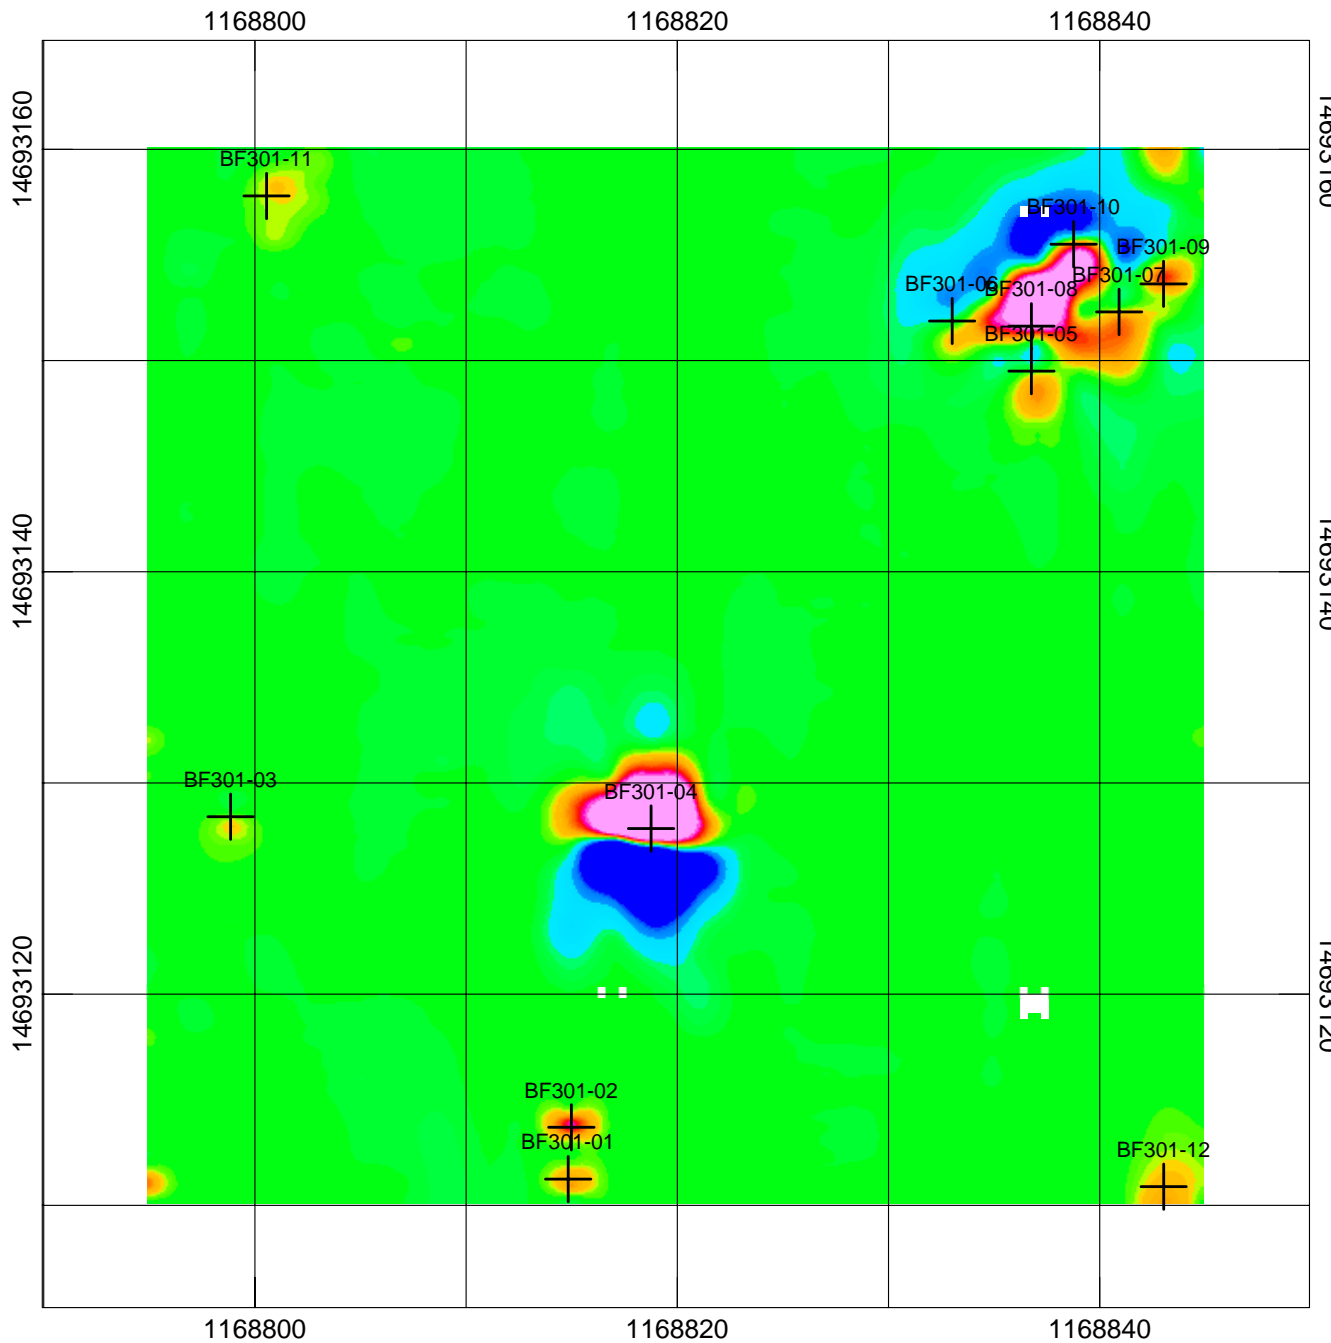

MAP BF301

Plan Map

Ricochet Area MRS
State Game Lands 211

LEGEND

⊕ Geophysical Target

declination -11.43 degrees

Scale 1:110

US survey foot
NAD83 / UTM zone 18N

Grid ID - BF301

G-858 Mag

Ricochet Area MRS

State Game Lands 211, PA