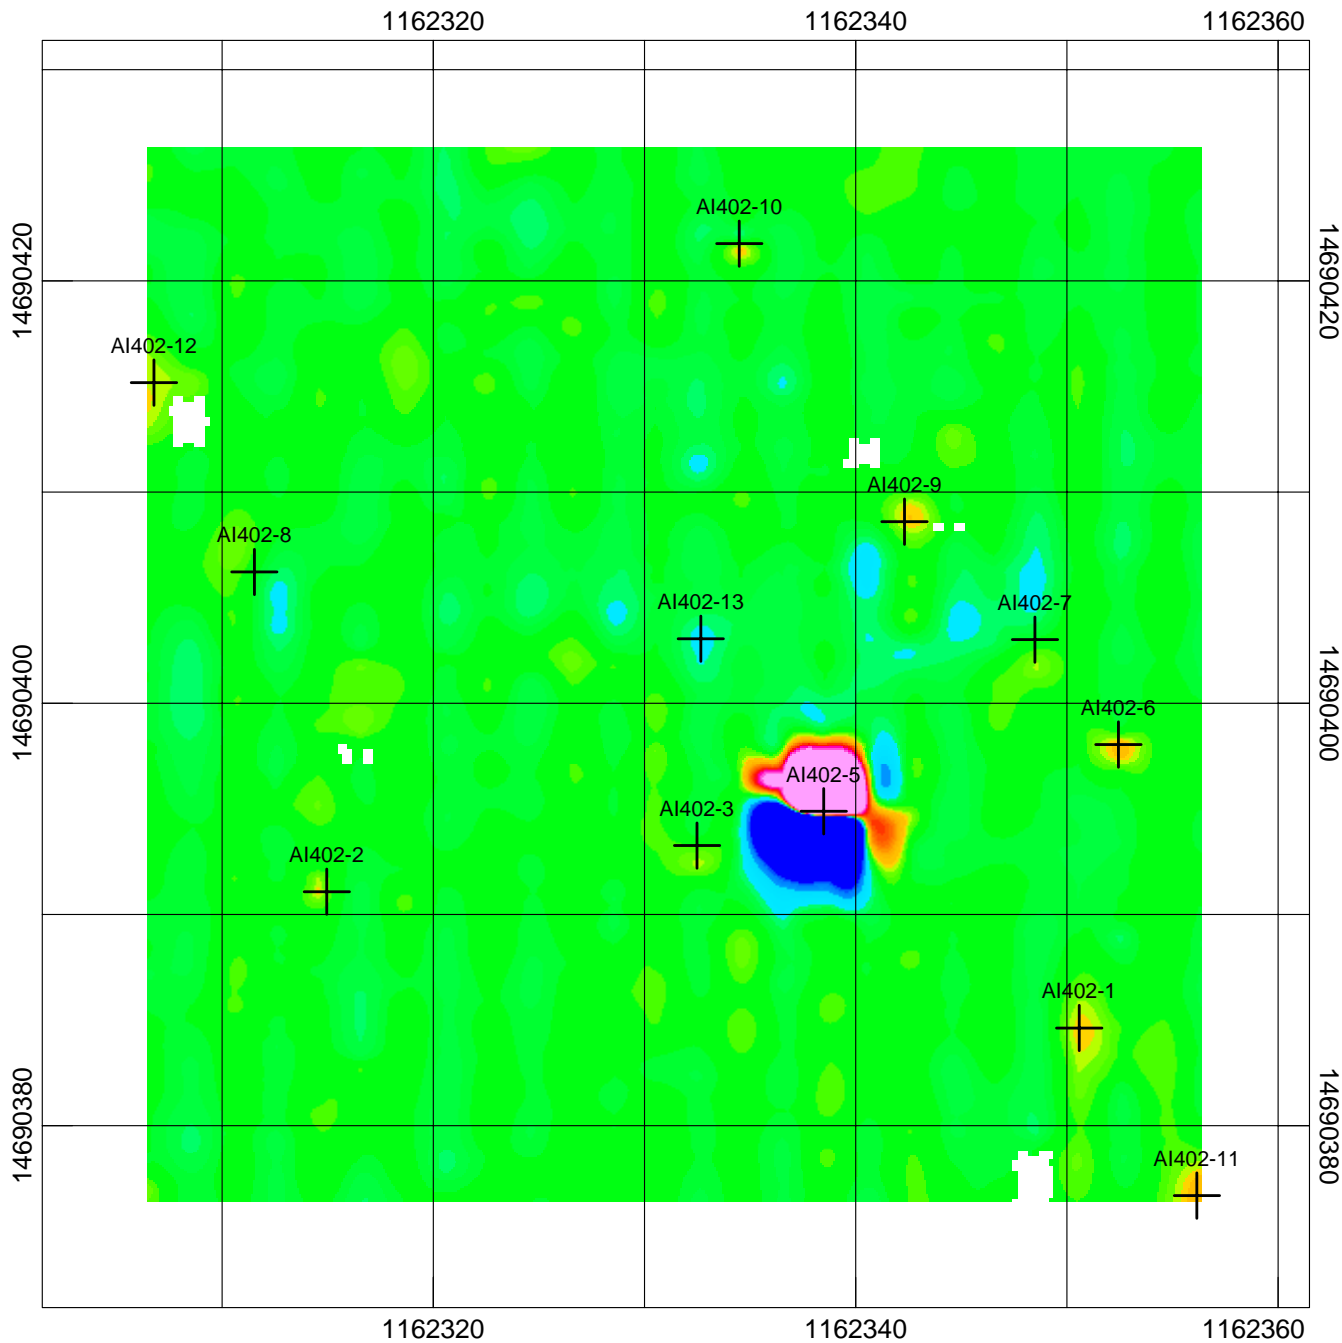

MAP AI402

Plan Map

Ricochet Area MRS
State Game Lands 211

LEGEND

+ Geophysical Target

declination -11.43 degrees

Scale 1:110

US survey foot
NAD83 / UTM zone 18N

Grid ID - AI402

G-858 Mag

Ricochet Area MRS

State Game Lands 211, PA