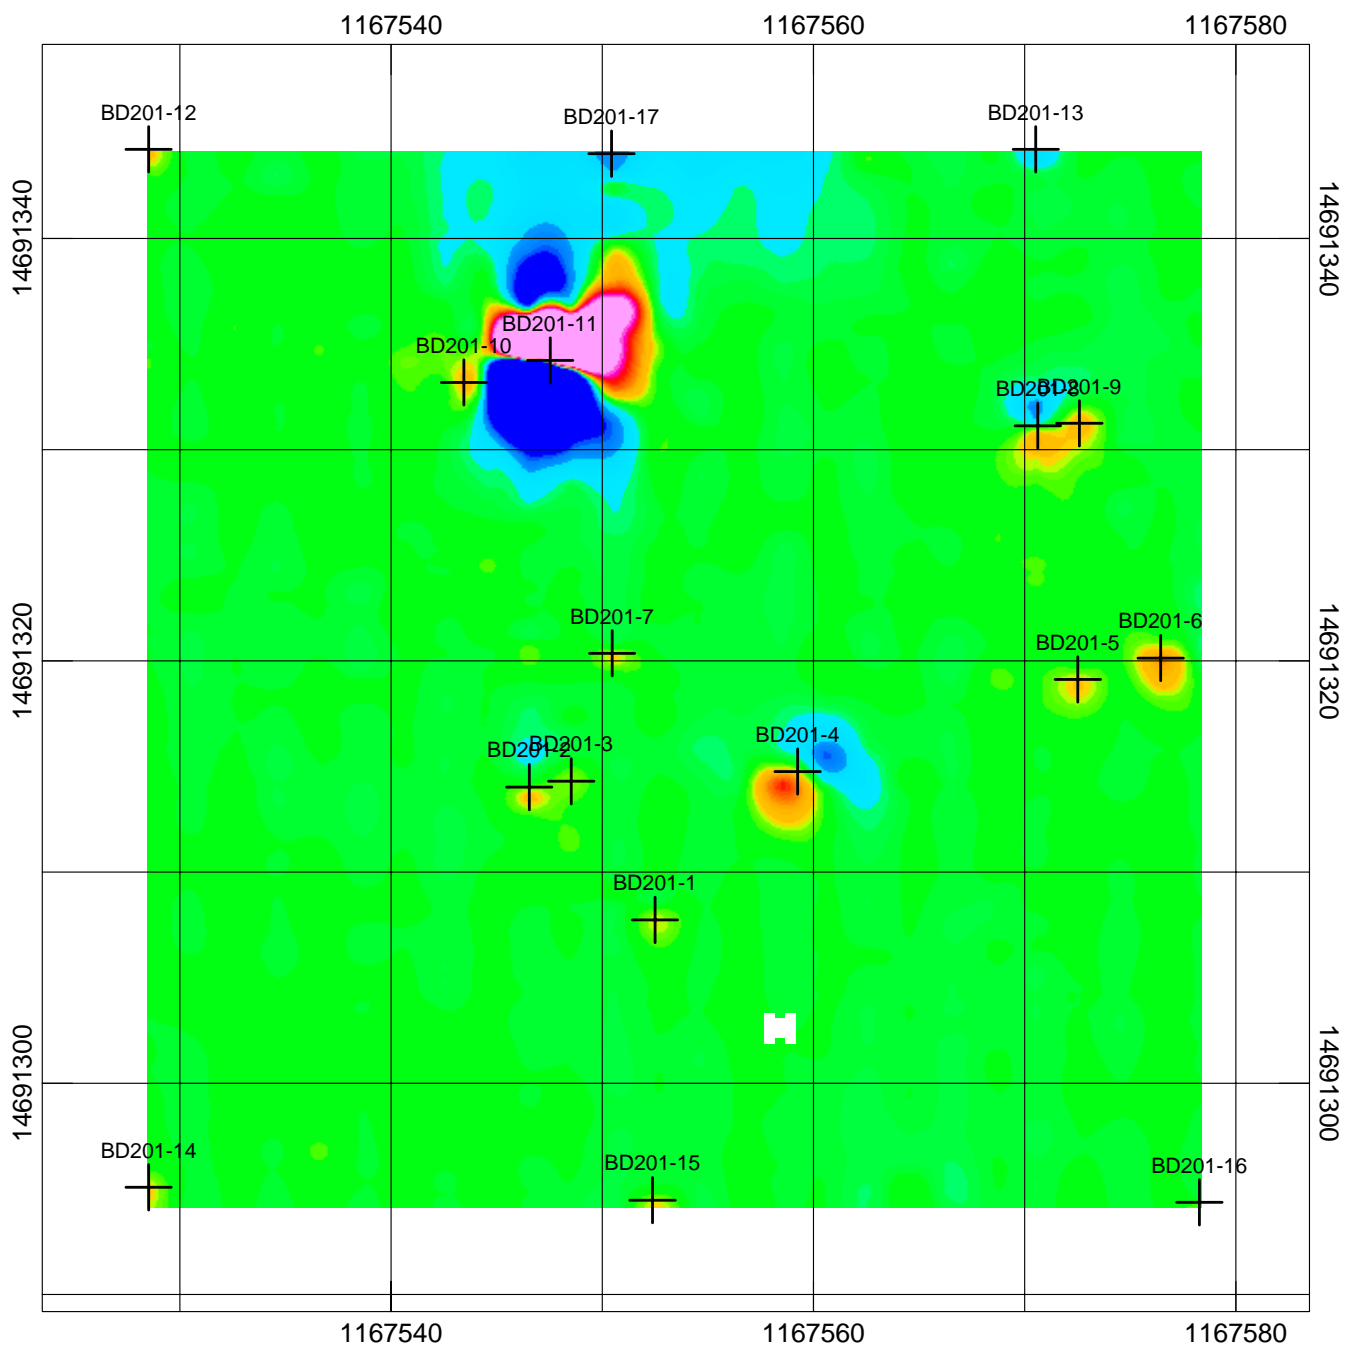

MAP BD201

Plan Map

Ricochet Area MRS
State Game Lands 211

LEGEND

⊕ Geophysical Target

declination -11.43 degrees

Scale 1:110

US survey foot
NAD83 / UTM zone 18N

Grid ID - BD201
G-858 Mag
Ricochet Area MRS
State Game Lands 211, PA