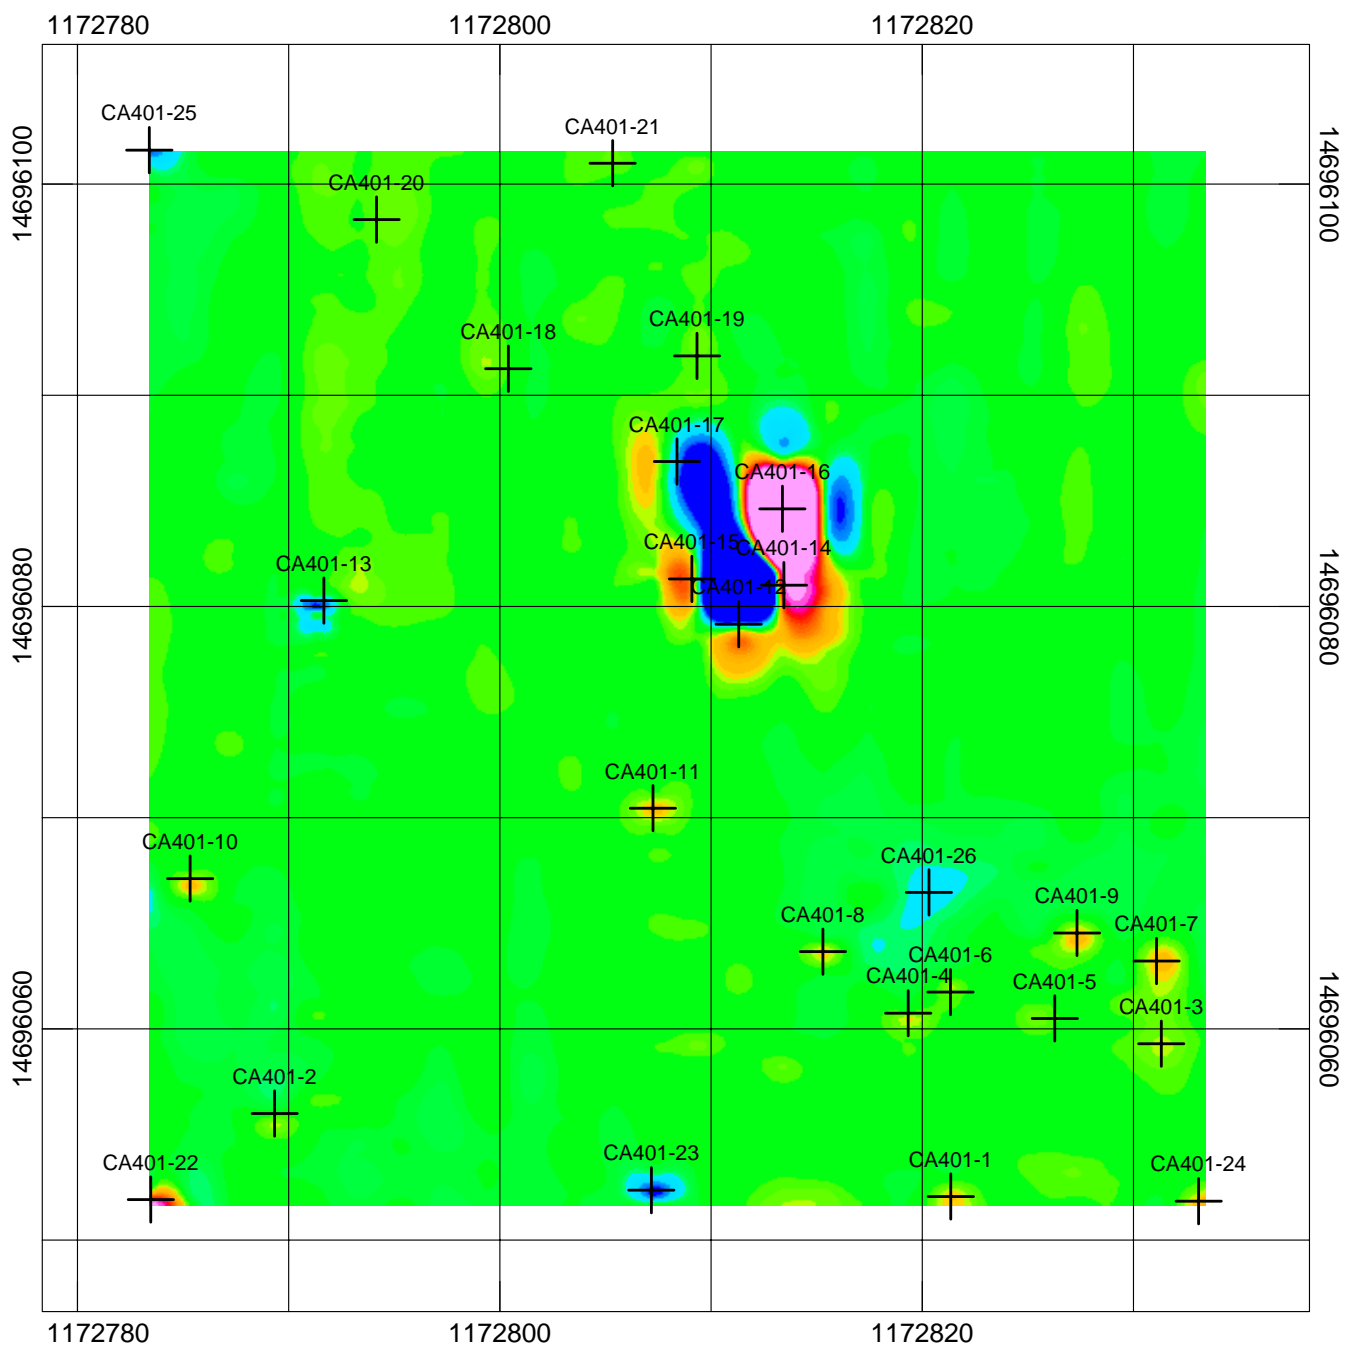

### LEGEND

⊕ Geophysical Target

declination -11.43 degrees

Scale 1:110

US survey foot  
NAD83 / UTM zone 18N

Grid ID - CA401  
G-858 Mag  
Ricochet Area MRS  
State Game Lands 211, PA