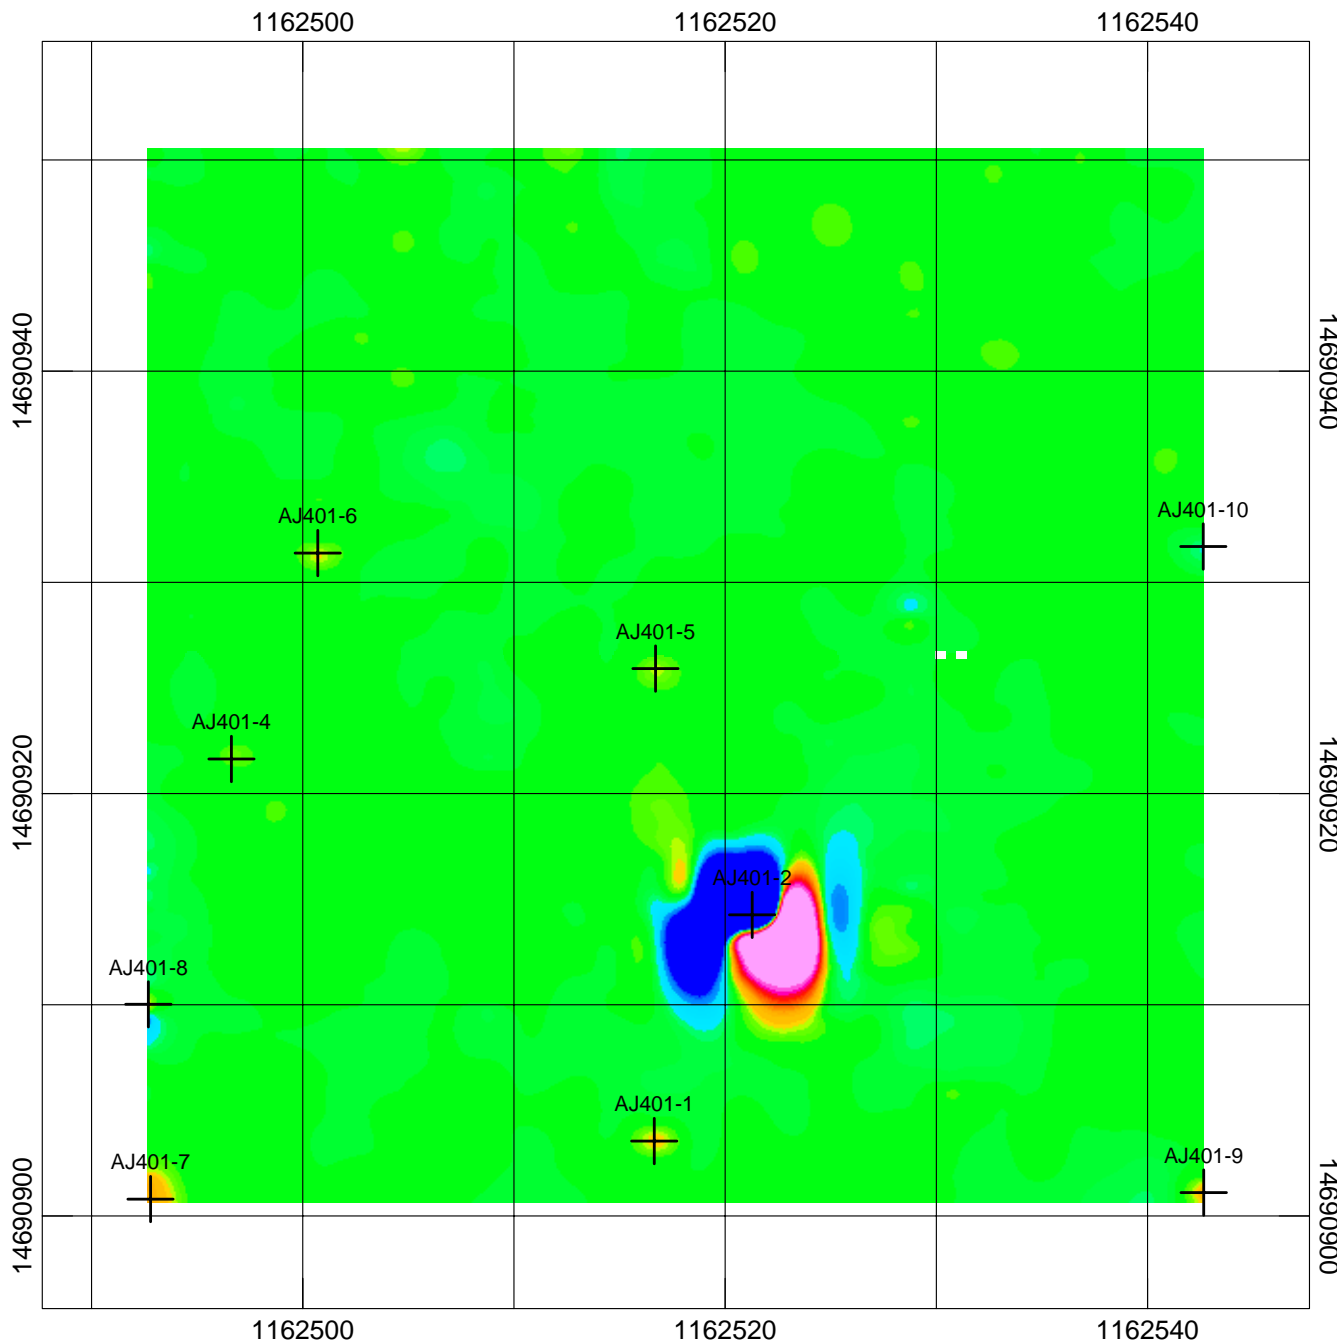

MAP AJ401

Plan Map

Ricochet Area MRS
State Game Lands 211

LEGEND

⊕ Geophysical Target

declination -11.43 degrees

Scale 1:110

US survey foot
NAD83 / UTM zone 18N

Grid ID - AJ401

G-858 Mag

Ricochet Area MRS

State Game Lands 211, PA