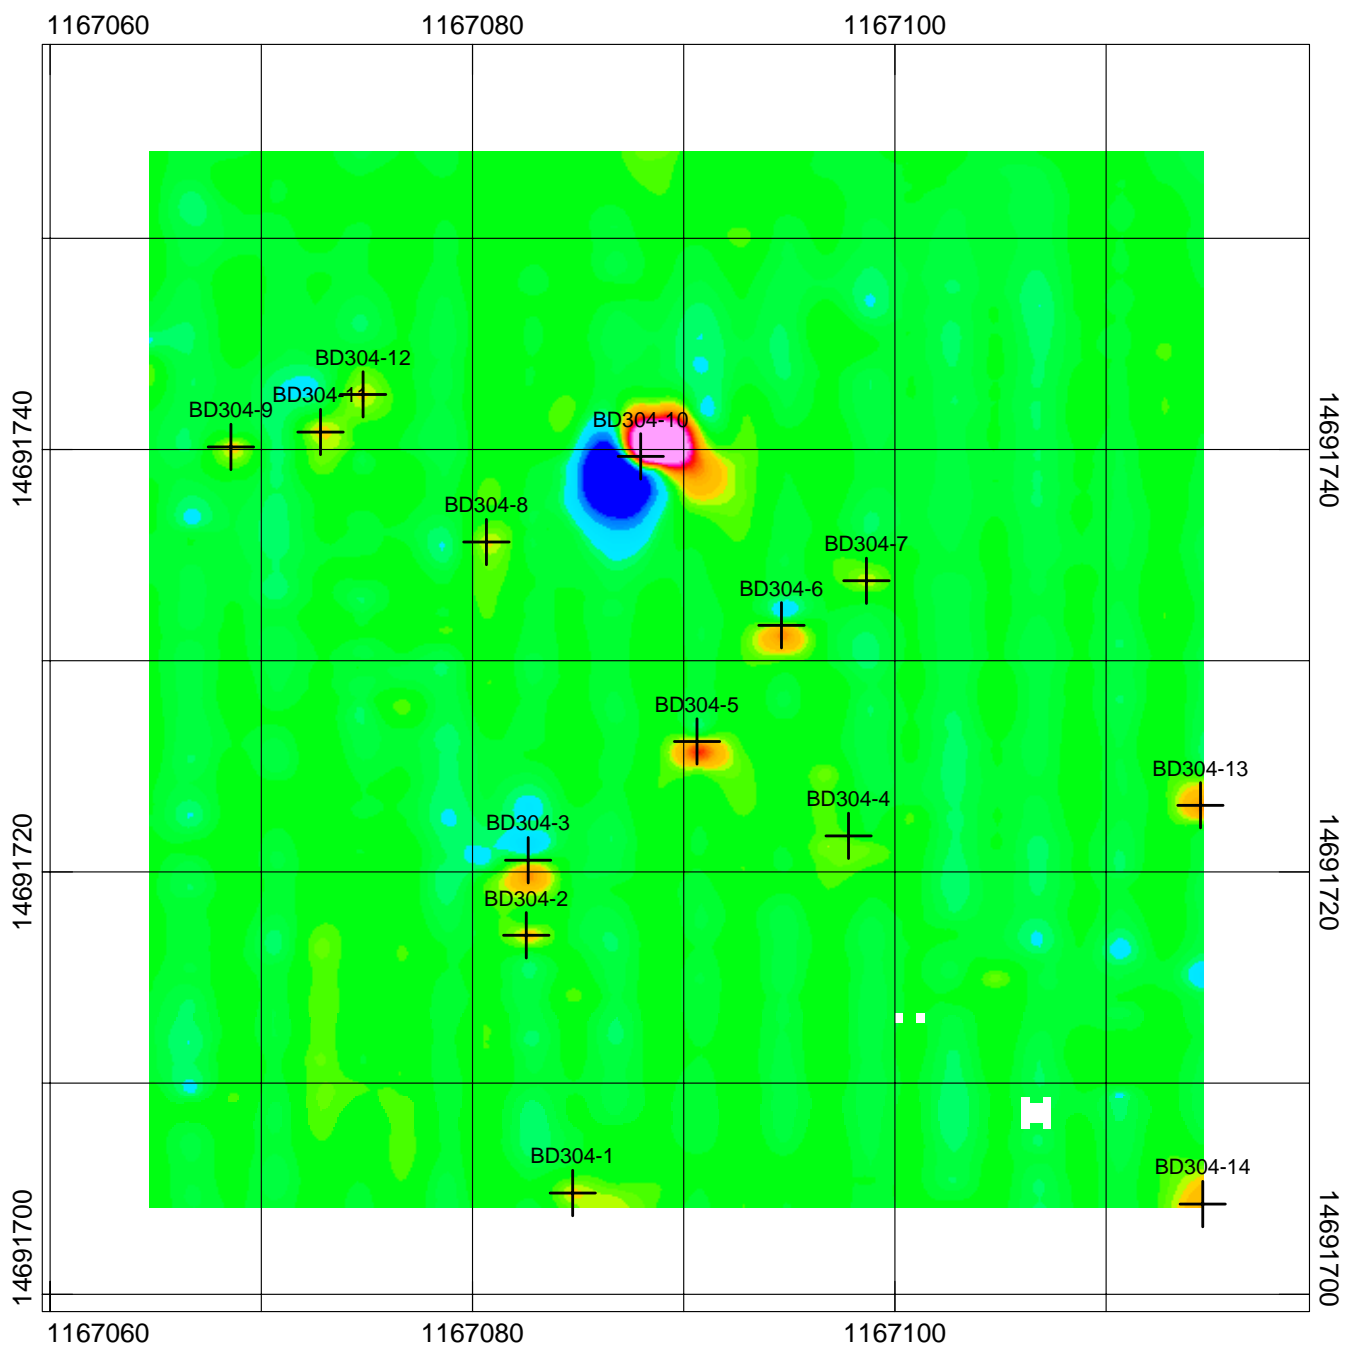

### LEGEND

⊕ Geophysical Target

declination -11.43 degrees

Scale 1:110

US survey foot  
NAD83 / UTM zone 18N

Grid ID - BD304  
G-858 Mag  
Ricochet Area MRS  
State Game Lands 211, PA