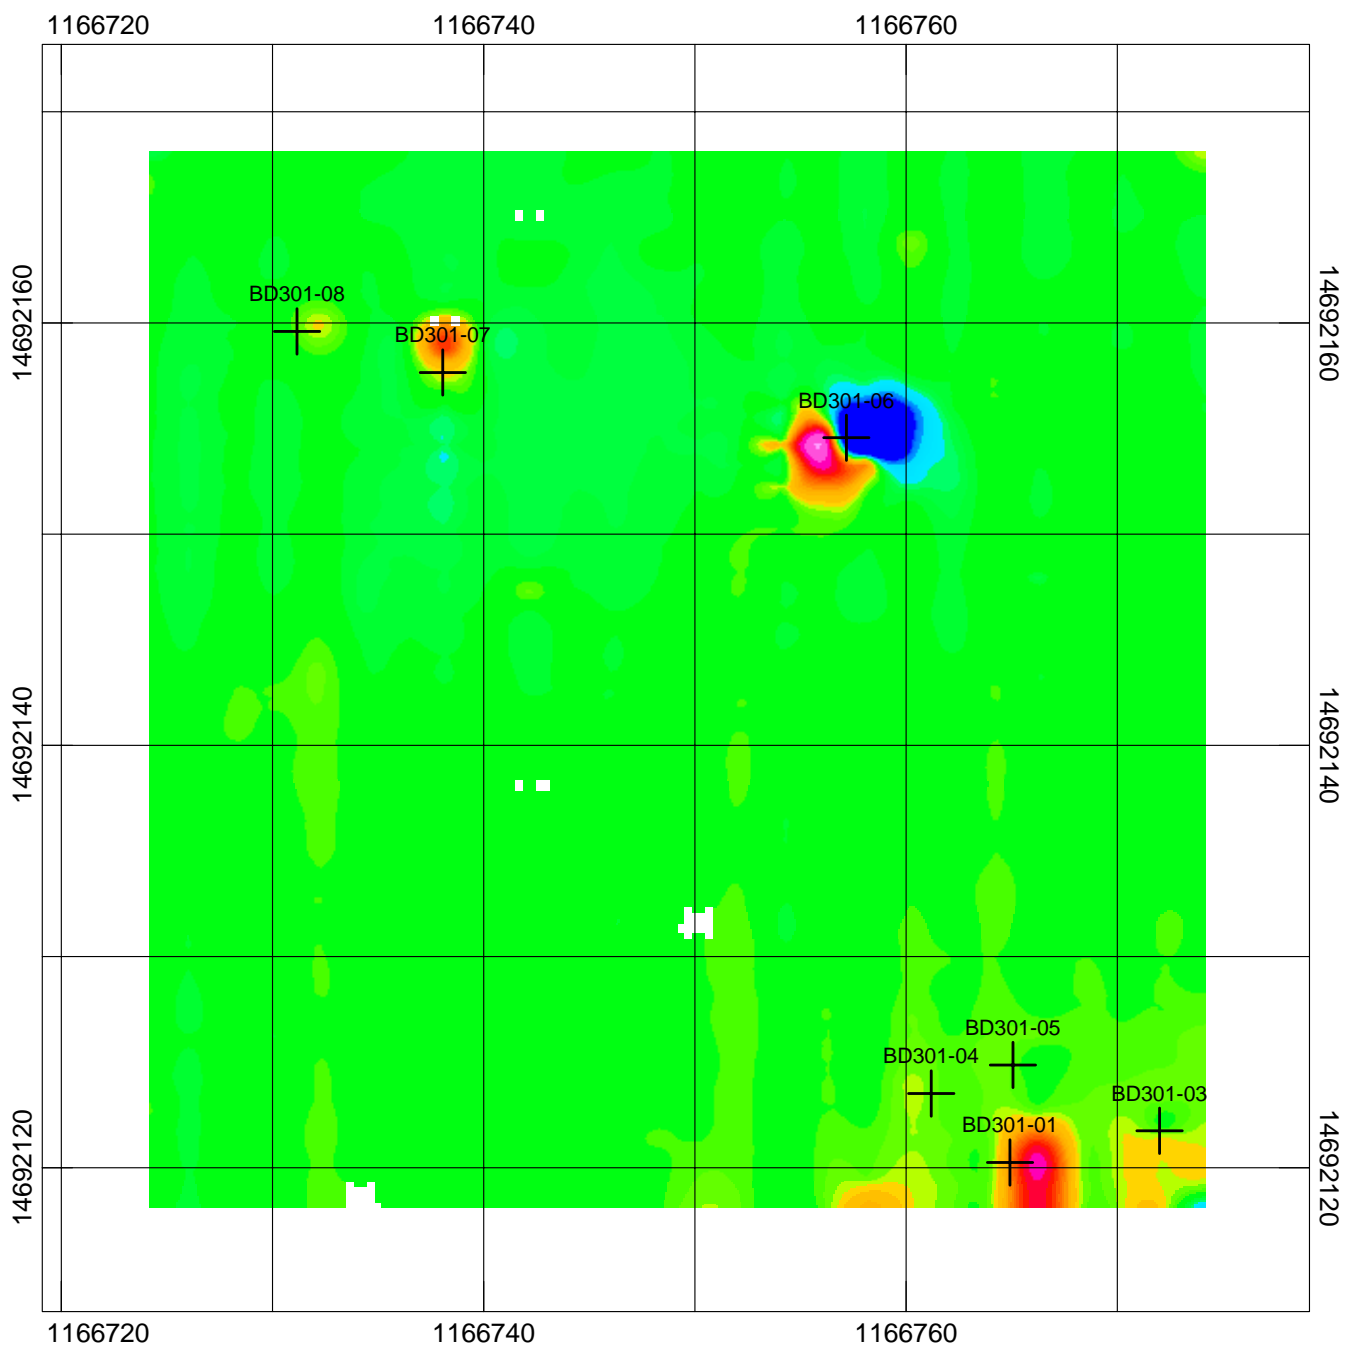

MAP BD301

Plan Map

Ricochet Area MRS
State Game Lands 211

LEGEND

⊕ Geophysical Target

declination -11.43 degrees

Scale 1:110

US survey foot
NAD83 / UTM zone 18N

Grid ID - BD301
G-858 Mag
Ricochet Area MRS
State Game Lands 211, PA