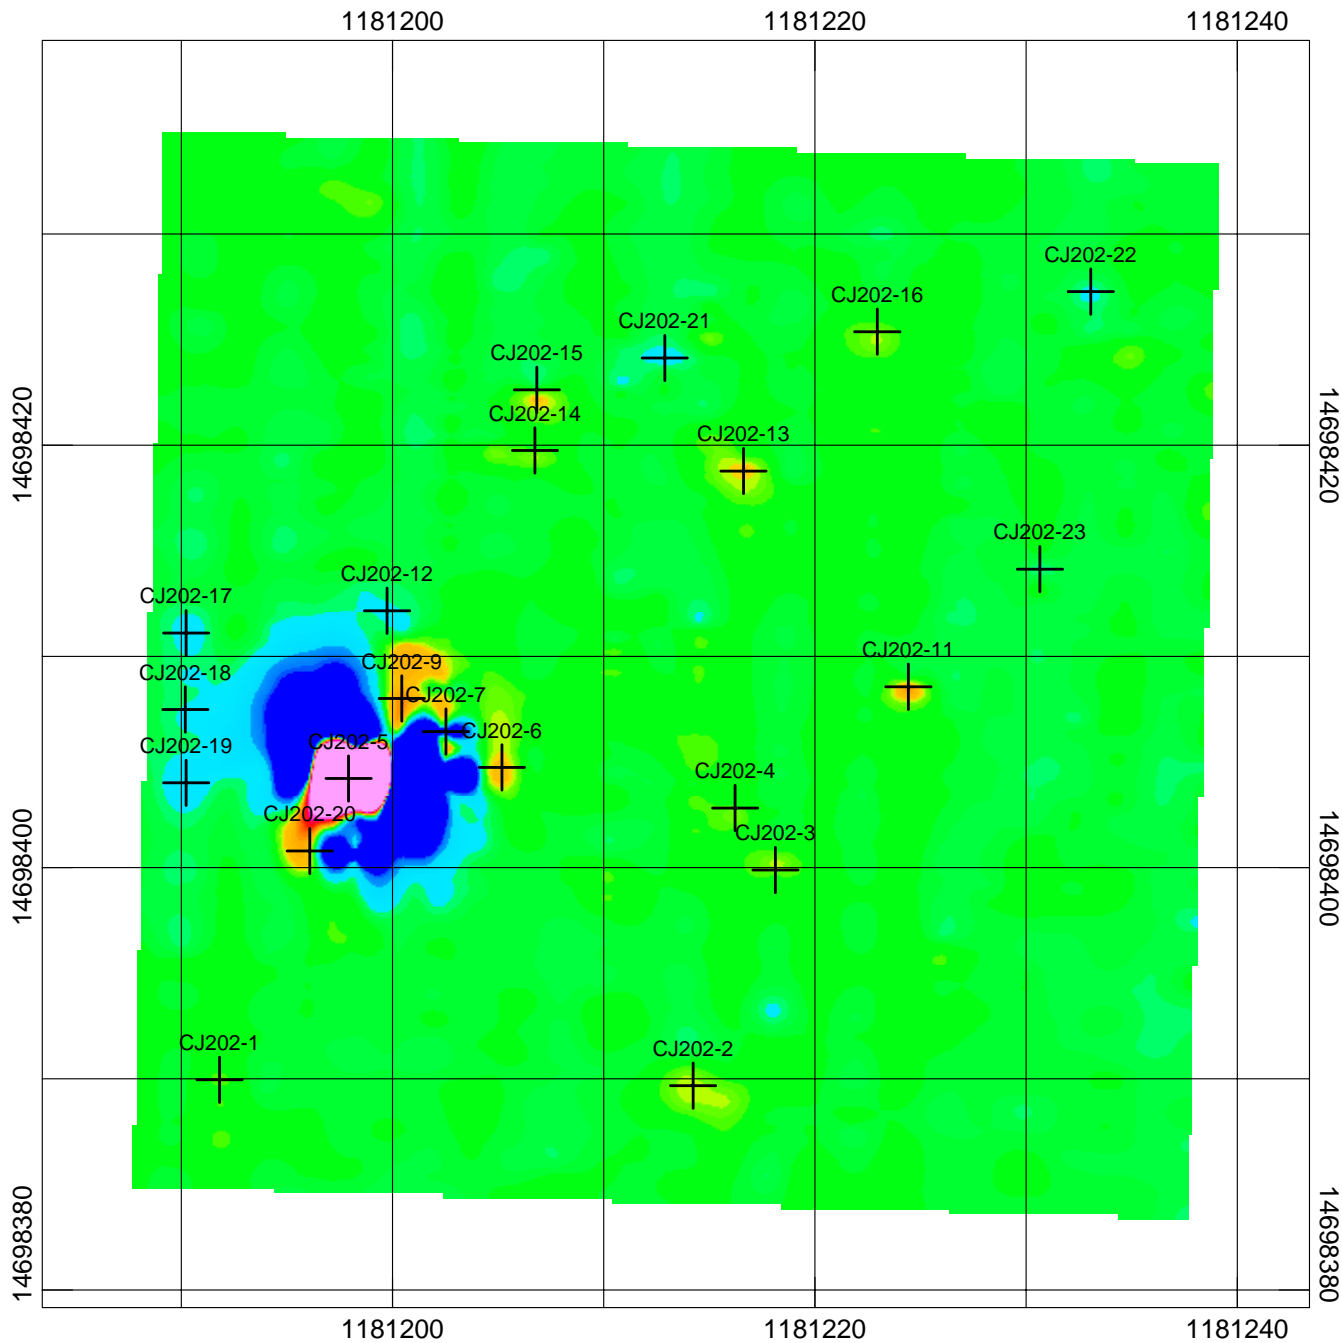

MAP CJ202

Plan Map

Ricochet Area MRS
State Game Lands 211

LEGEND

+ Geophysical Target

declination -11.43 degrees

Scale 1:110

US survey foot
NAD83 / UTM zone 18N

Grid ID - CJ202
G-858 Mag
Ricochet Area MRS
State Game Lands 211, PA