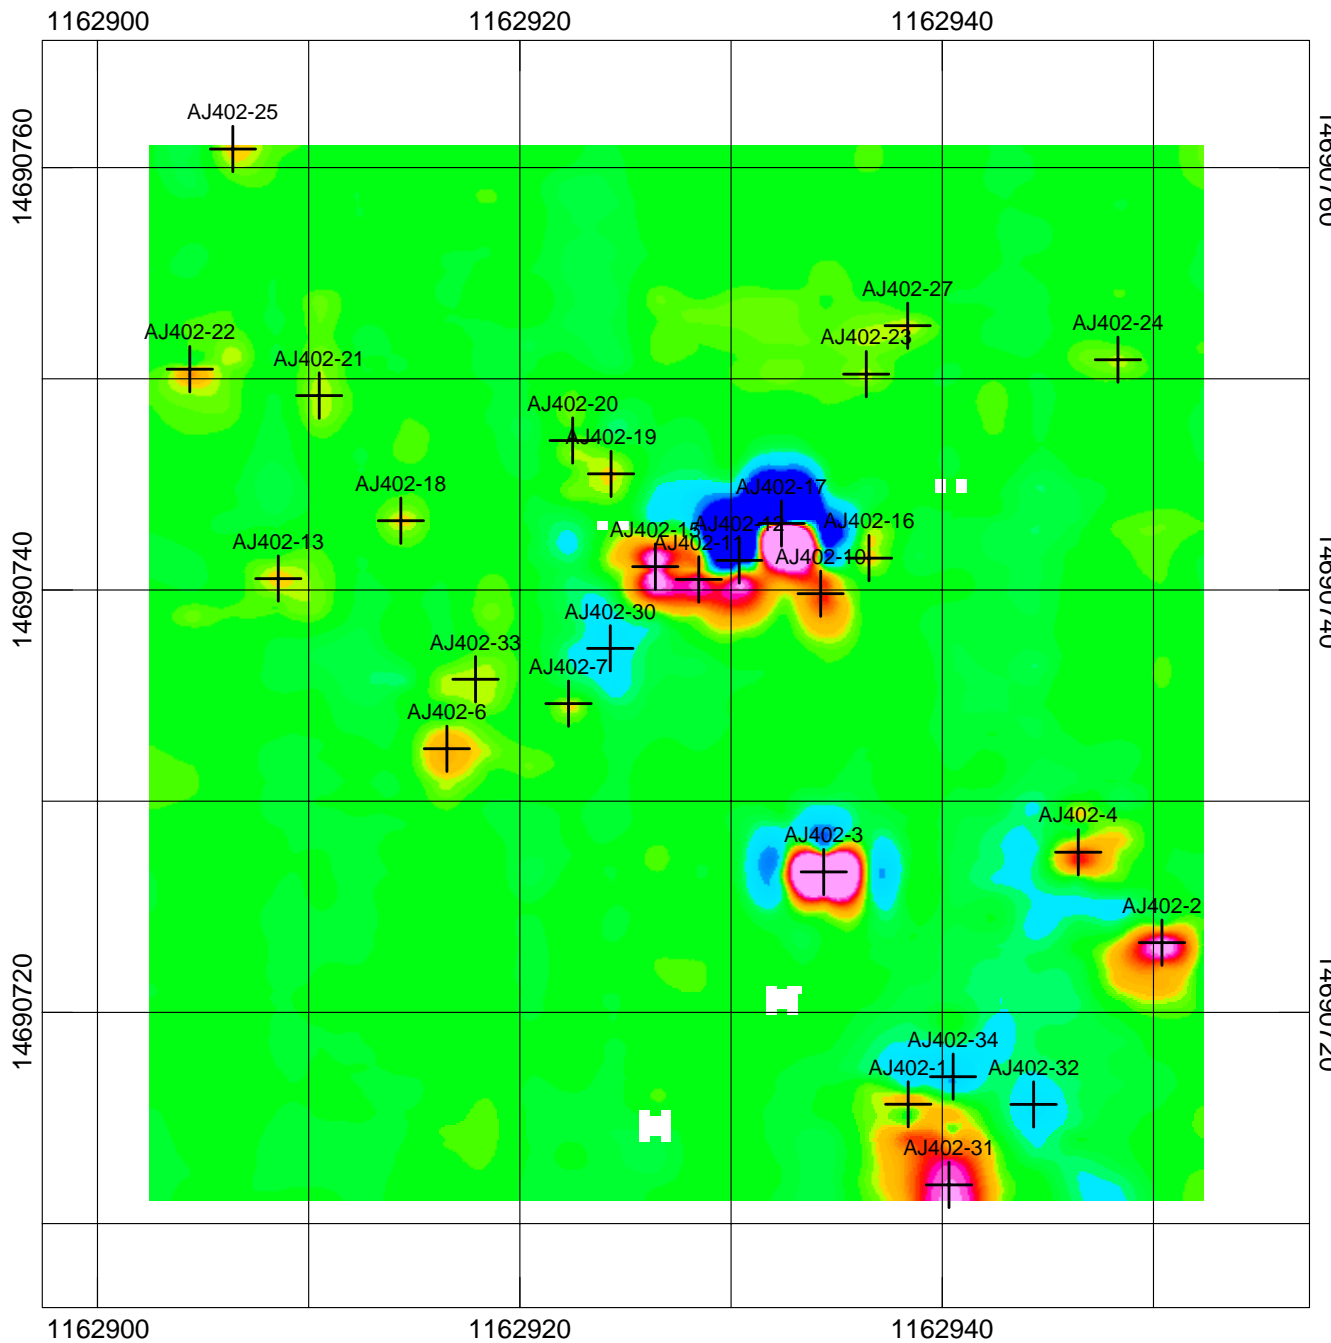

MAP AJ402

Plan Map

Ricochet Area MRS
State Game Lands 211

LEGEND

⊕ Geophysical Target

declination -11.43 degrees

Scale 1:110

US survey foot
NAD83 / UTM zone 18N

Grid ID - AJ402

G-858 Mag

Ricochet Area MRS

State Game Lands 211, PA