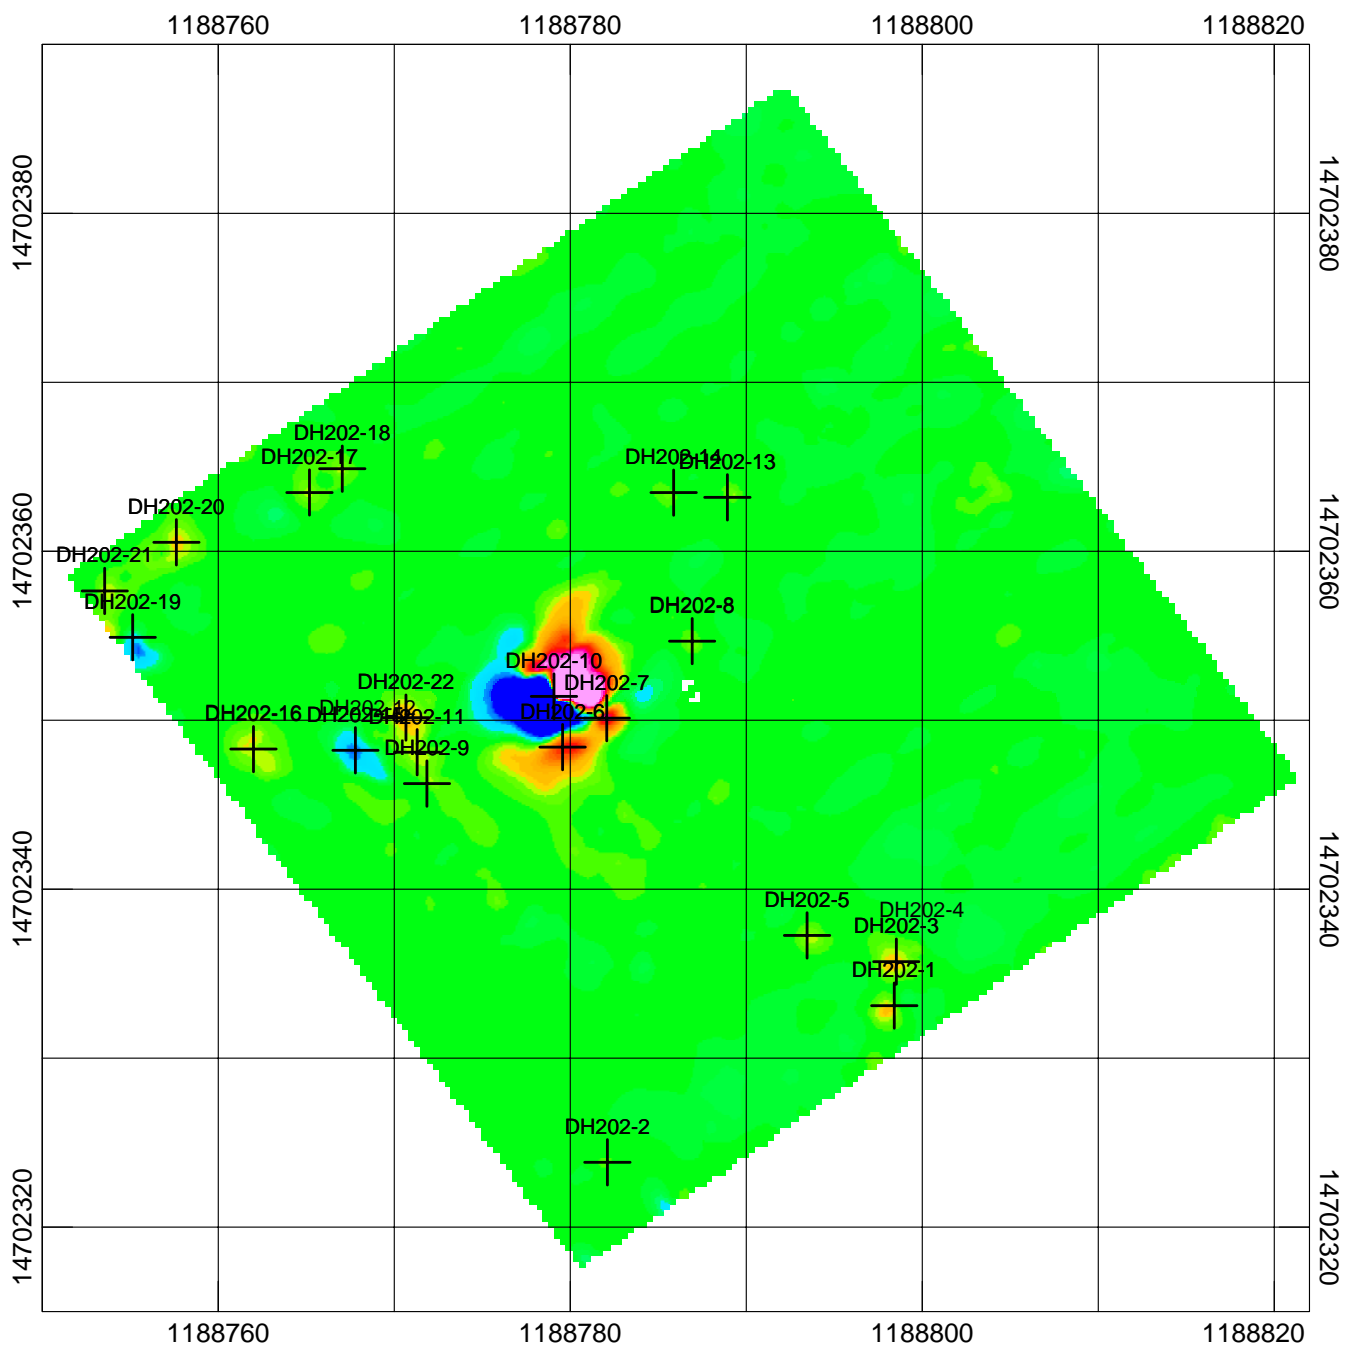

### LEGEND

+ Geophysical Target

declination -11.43 degrees

Scale 1:110

US survey foot  
NAD83 / UTM zone 18N

Grid ID - DH202  
G-858 Mag  
Ricochet Area MRS  
State Game Lands 211, PA