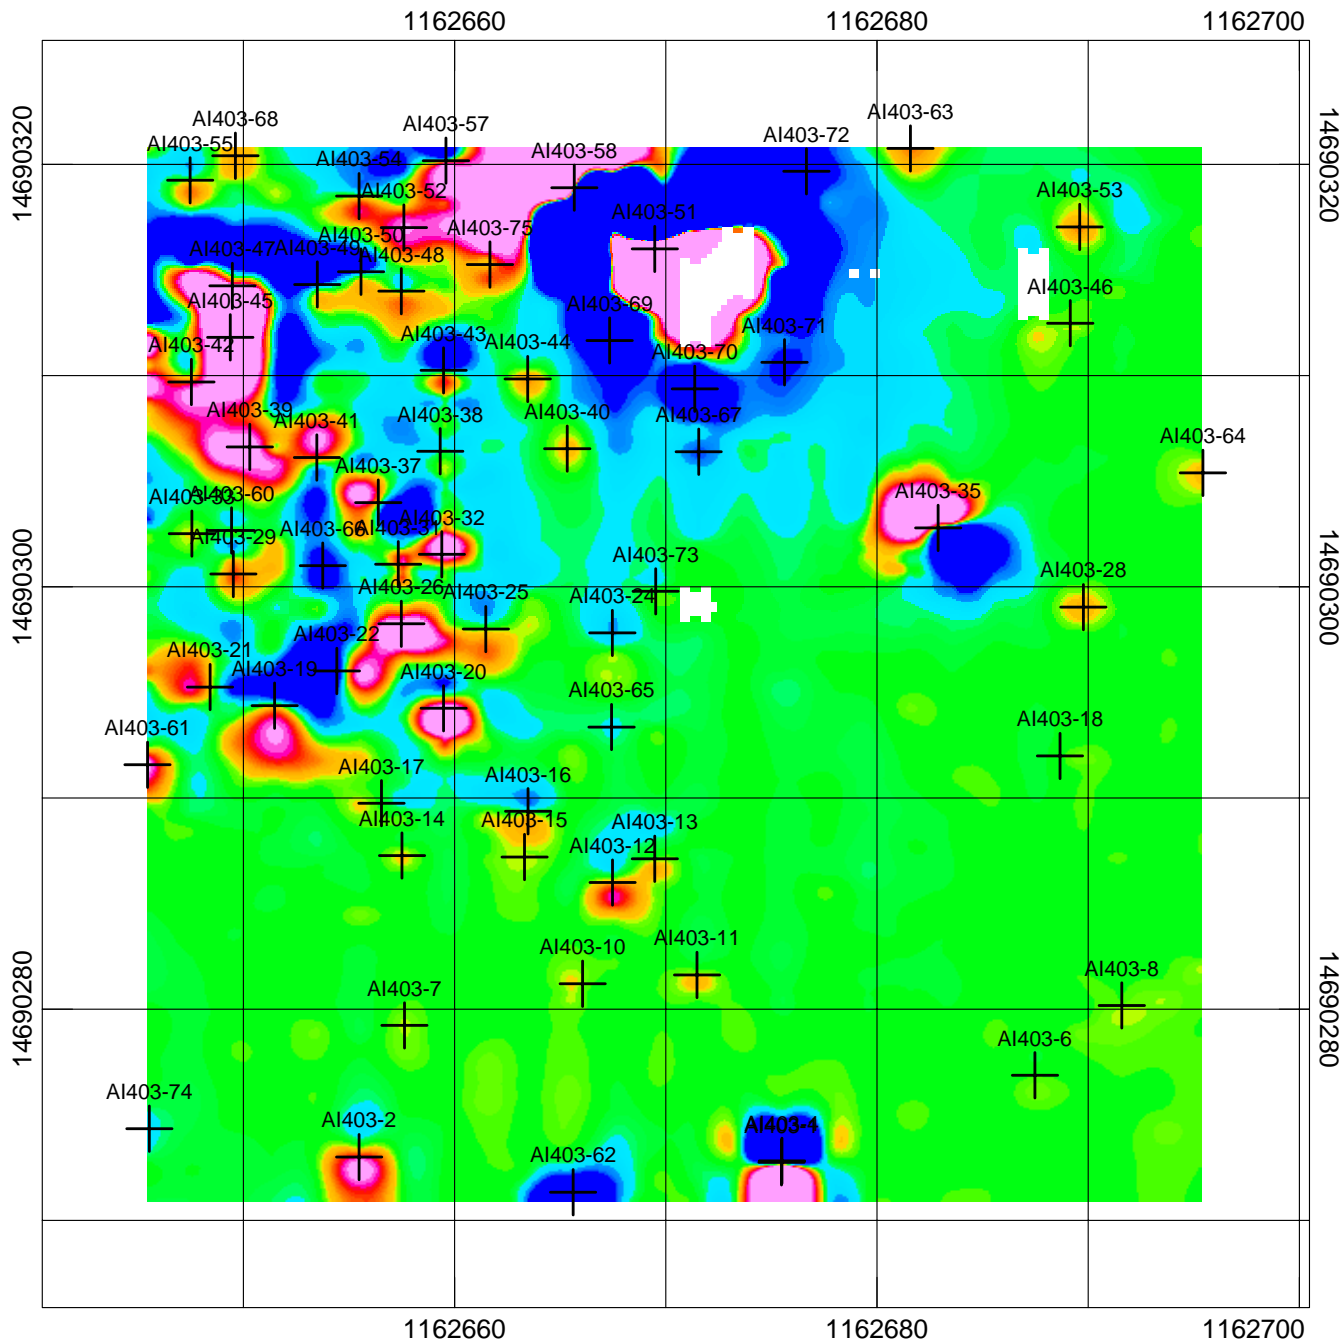

MAP AI403

Plan Map

Ricochet Area MRS
State Game Lands 211

LEGEND

⊕ Geophysical Target

declination -11.43 degrees

Scale 1:110

US survey foot
NAD83 / UTM zone 18N

Grid ID - AI403

G-858 Mag

Ricochet Area MRS

State Game Lands 211, PA