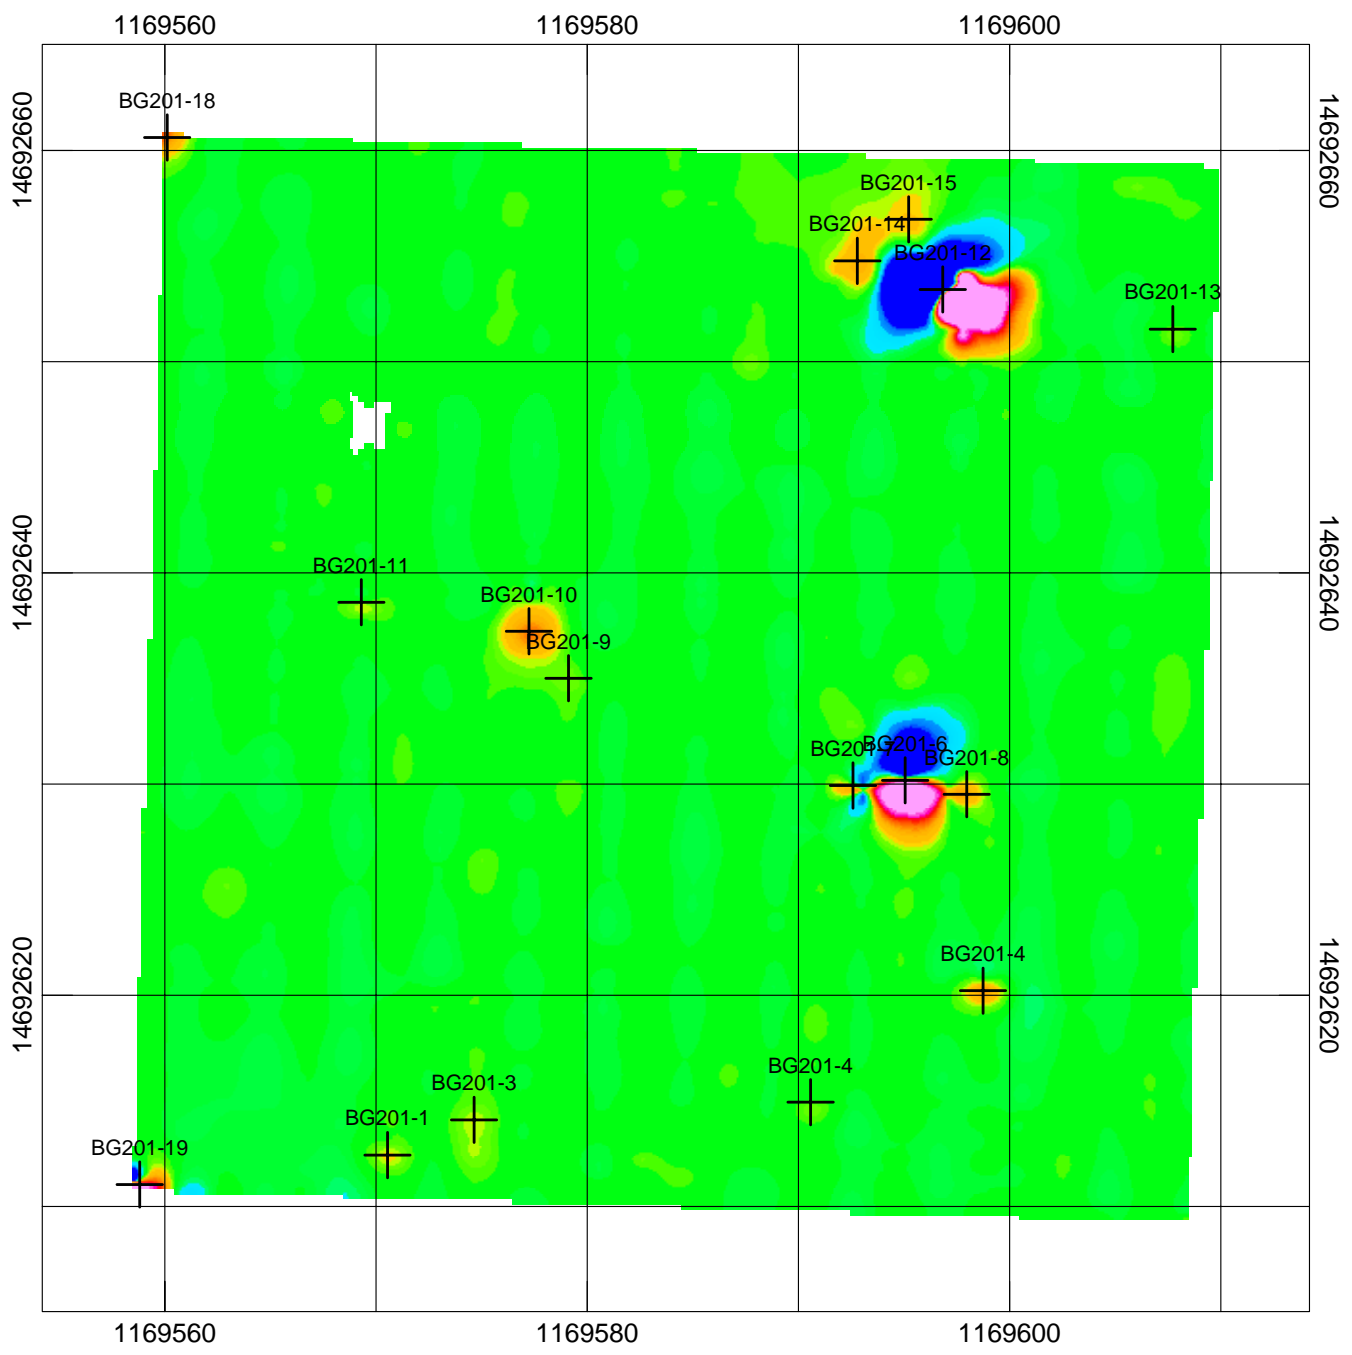

### LEGEND

+ Geophysical Target

declination -11.43 degrees

Scale 1:110

US survey foot  
NAD83 / UTM zone 18N

Grid ID - BG201  
G-858 Mag  
Ricochet Area MRS  
State Game Lands 211, PA