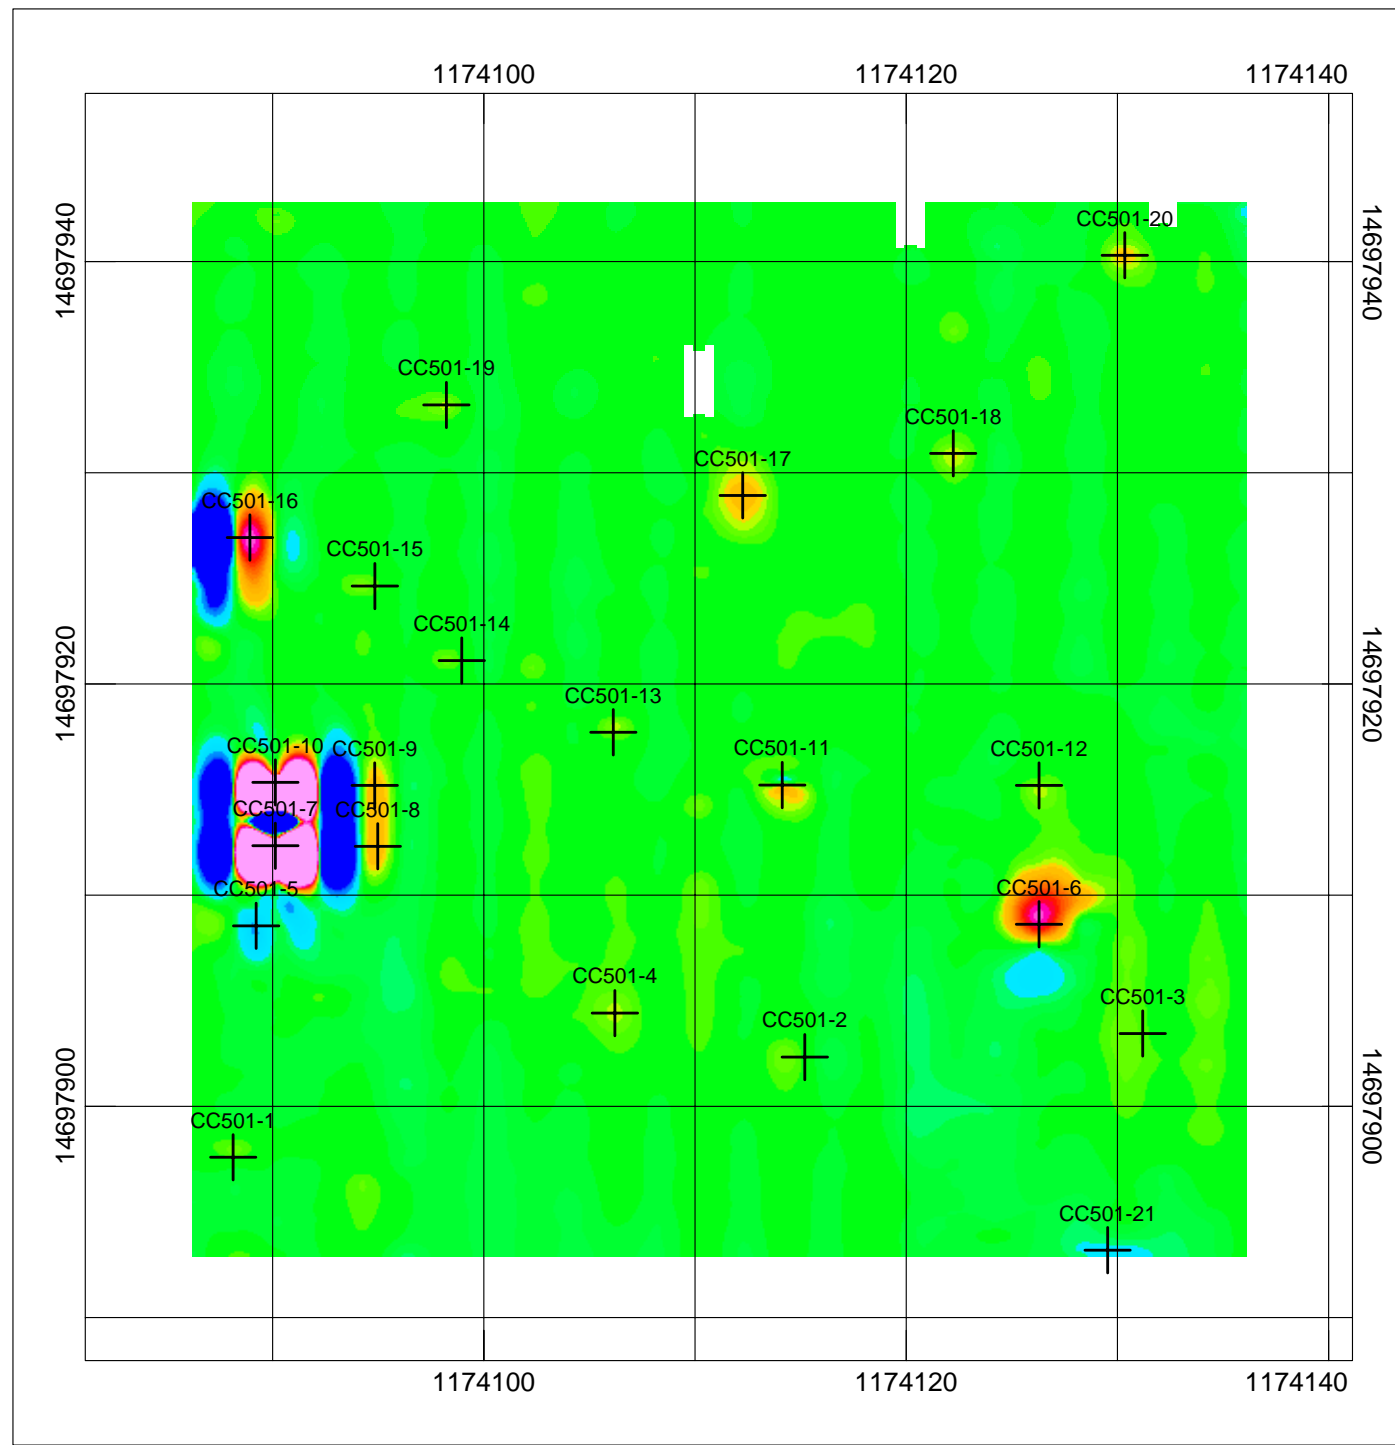

### LEGEND

+ Geophysical Target

declination -11.43 degrees

Scale 1:110

US survey foot  
NAD83 / UTM zone 18N

Grid ID - CC501  
G-858 Mag  
Ricochet Area MRS  
State Game Lands 211, PA