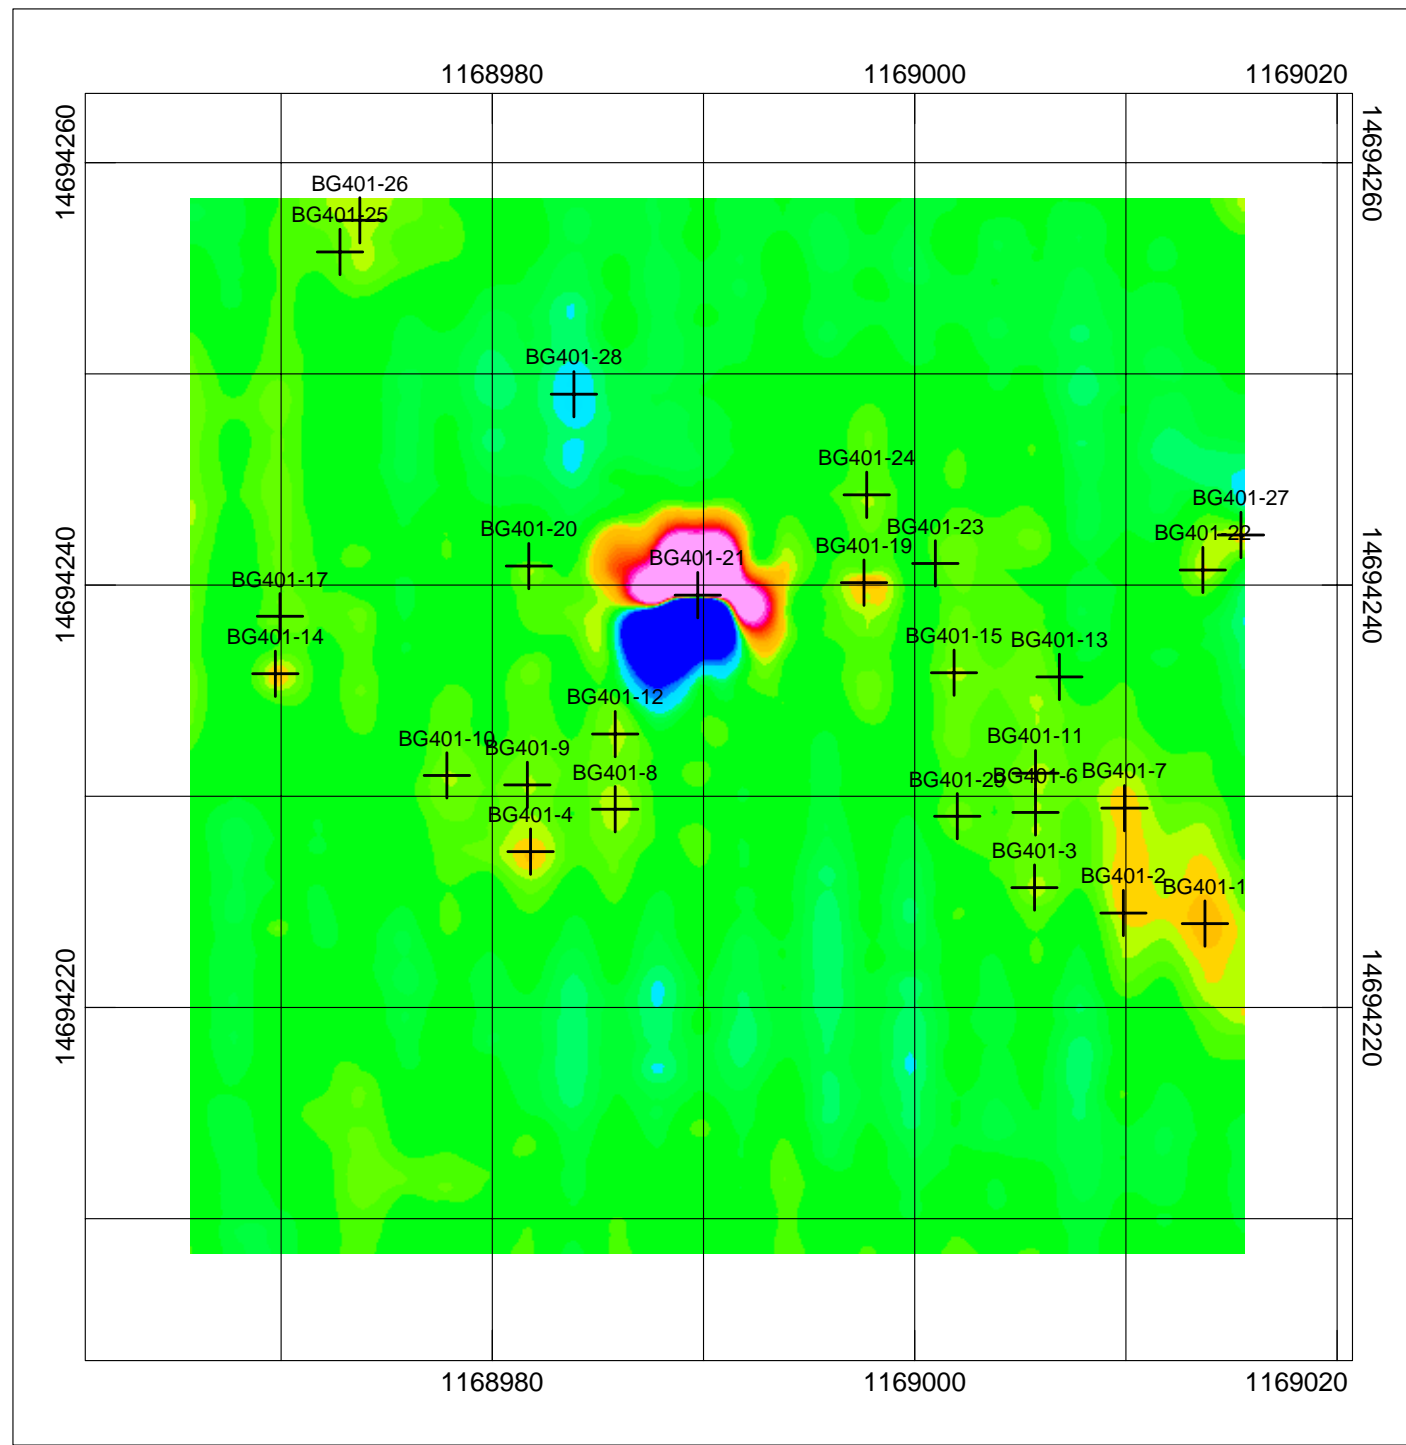

### LEGEND

+ Geophysical Target

declination -11.43 degrees

Scale 1:110

US survey foot  
NAD83 / UTM zone 18N

Grid ID - BG401  
G-858 Mag  
Ricochet Area MRS  
State Game Lands 211, PA