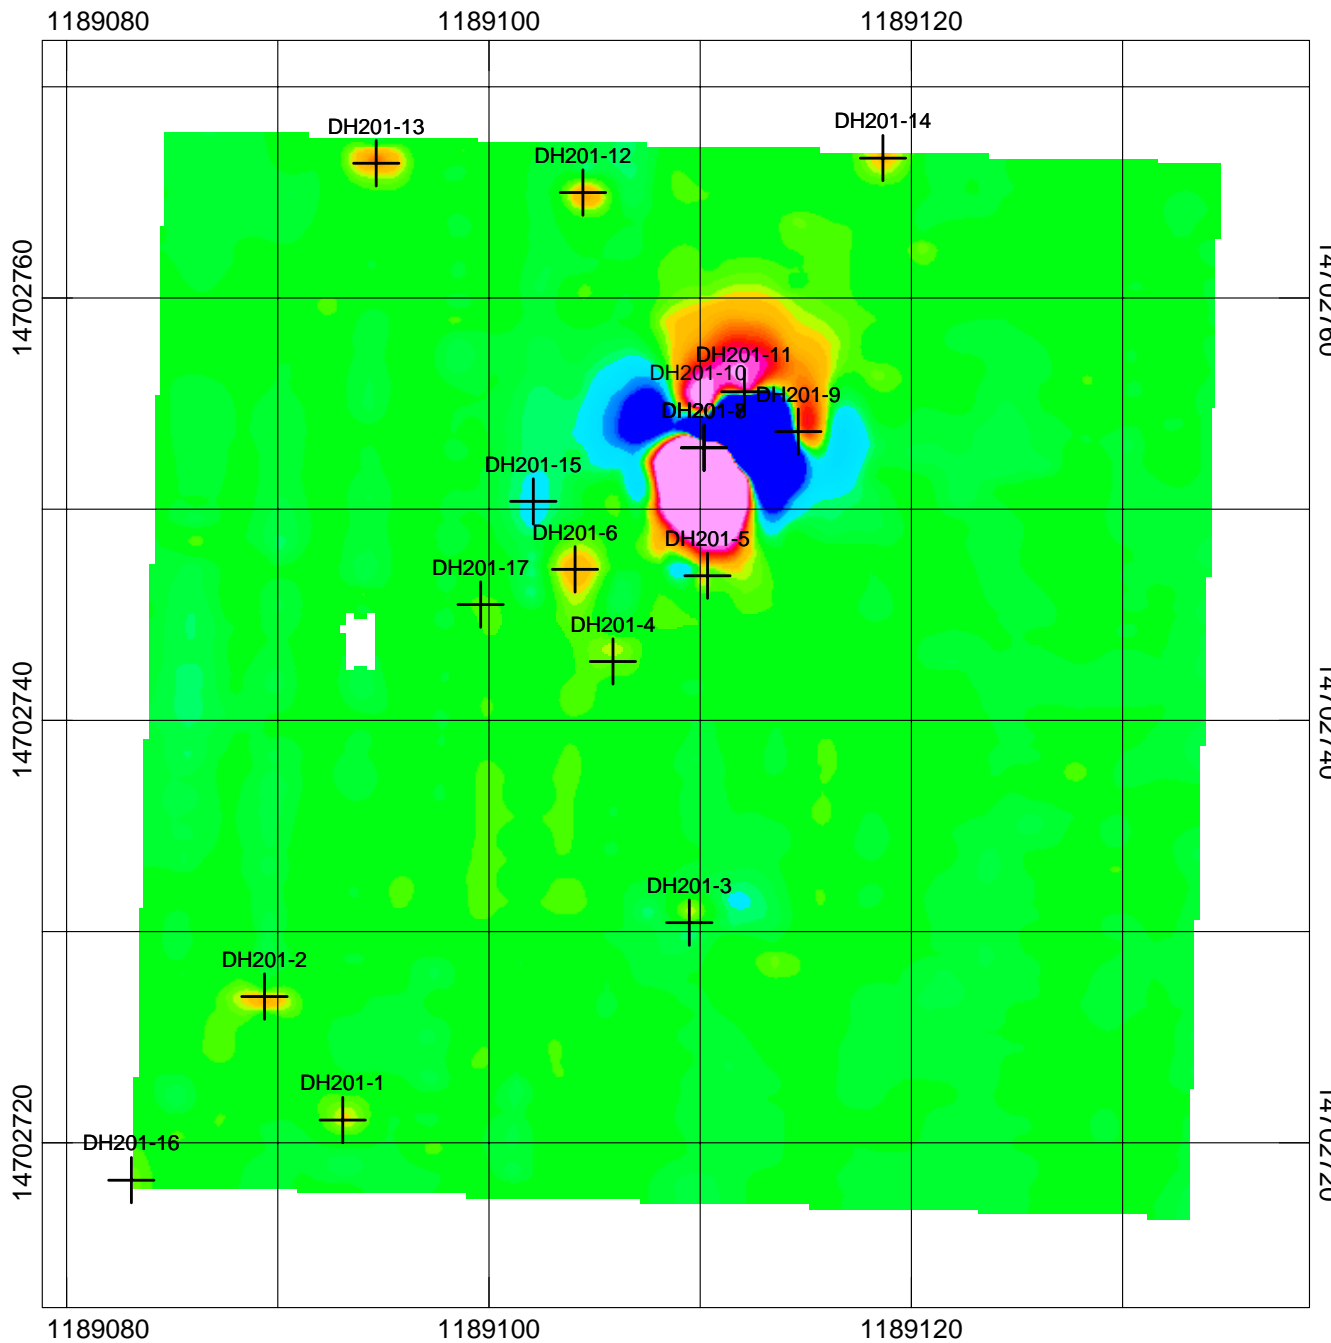

MAP DH201

Plan Map

Ricochet Area MRS
State Game Lands 211

LEGEND

⊕ Geophysical Target

declination -11.43 degrees

Scale 1:110

US survey foot
NAD83 / UTM zone 18N

Grid ID - DH201

G-858 Mag

Ricochet Area MRS

State Game Lands 211, PA