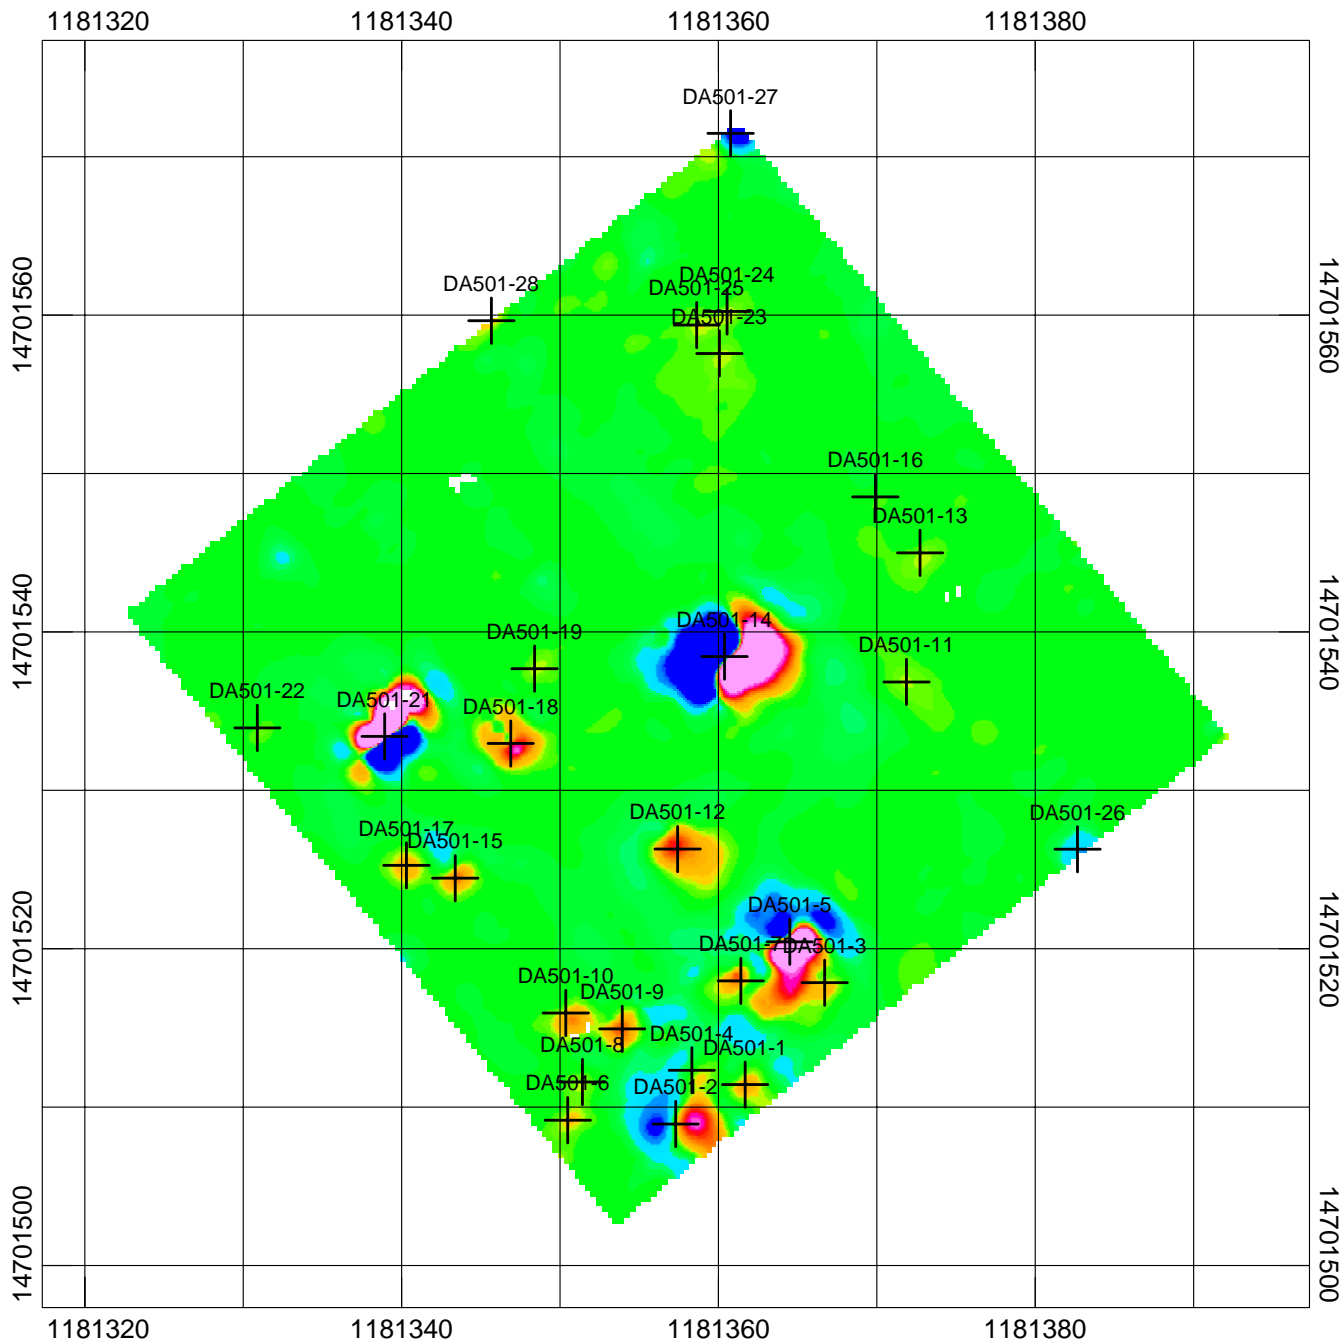

MAP DA501

Plan Map

Ricochet Area MRS
State Game Lands 211

LEGEND

⊕ Geophysical Target

declination -11.43 degrees

Scale 1:110

US survey foot
NAD83 / UTM zone 18N

Grid ID - DA501

G-858 Mag

Ricochet Area MRS

State Game Lands 211, PA