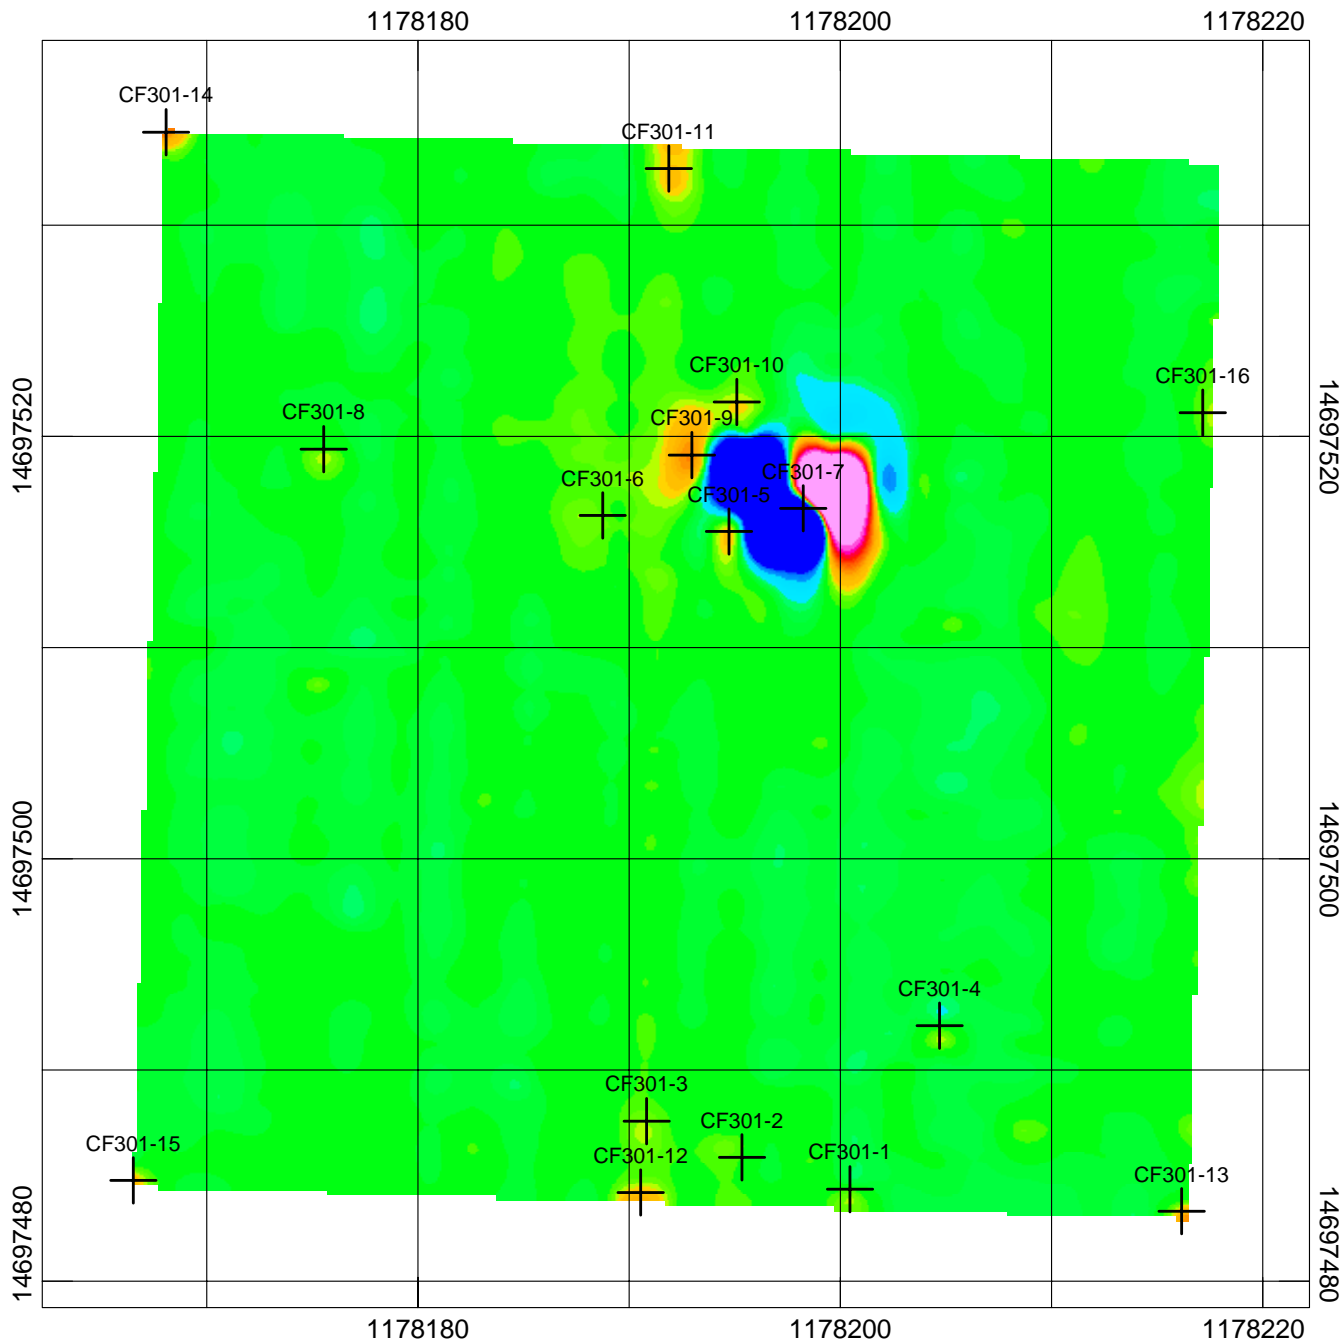

MAP CF301

Plan Map

Ricochet Area MRS
State Game Lands 211

LEGEND

+ Geophysical Target

declination -11.43 degrees

Scale 1:110

US survey foot
NAD83 / UTM zone 18N

Grid ID - CF301

G-858 Mag

Ricochet Area MRS

State Game Lands 211, PA