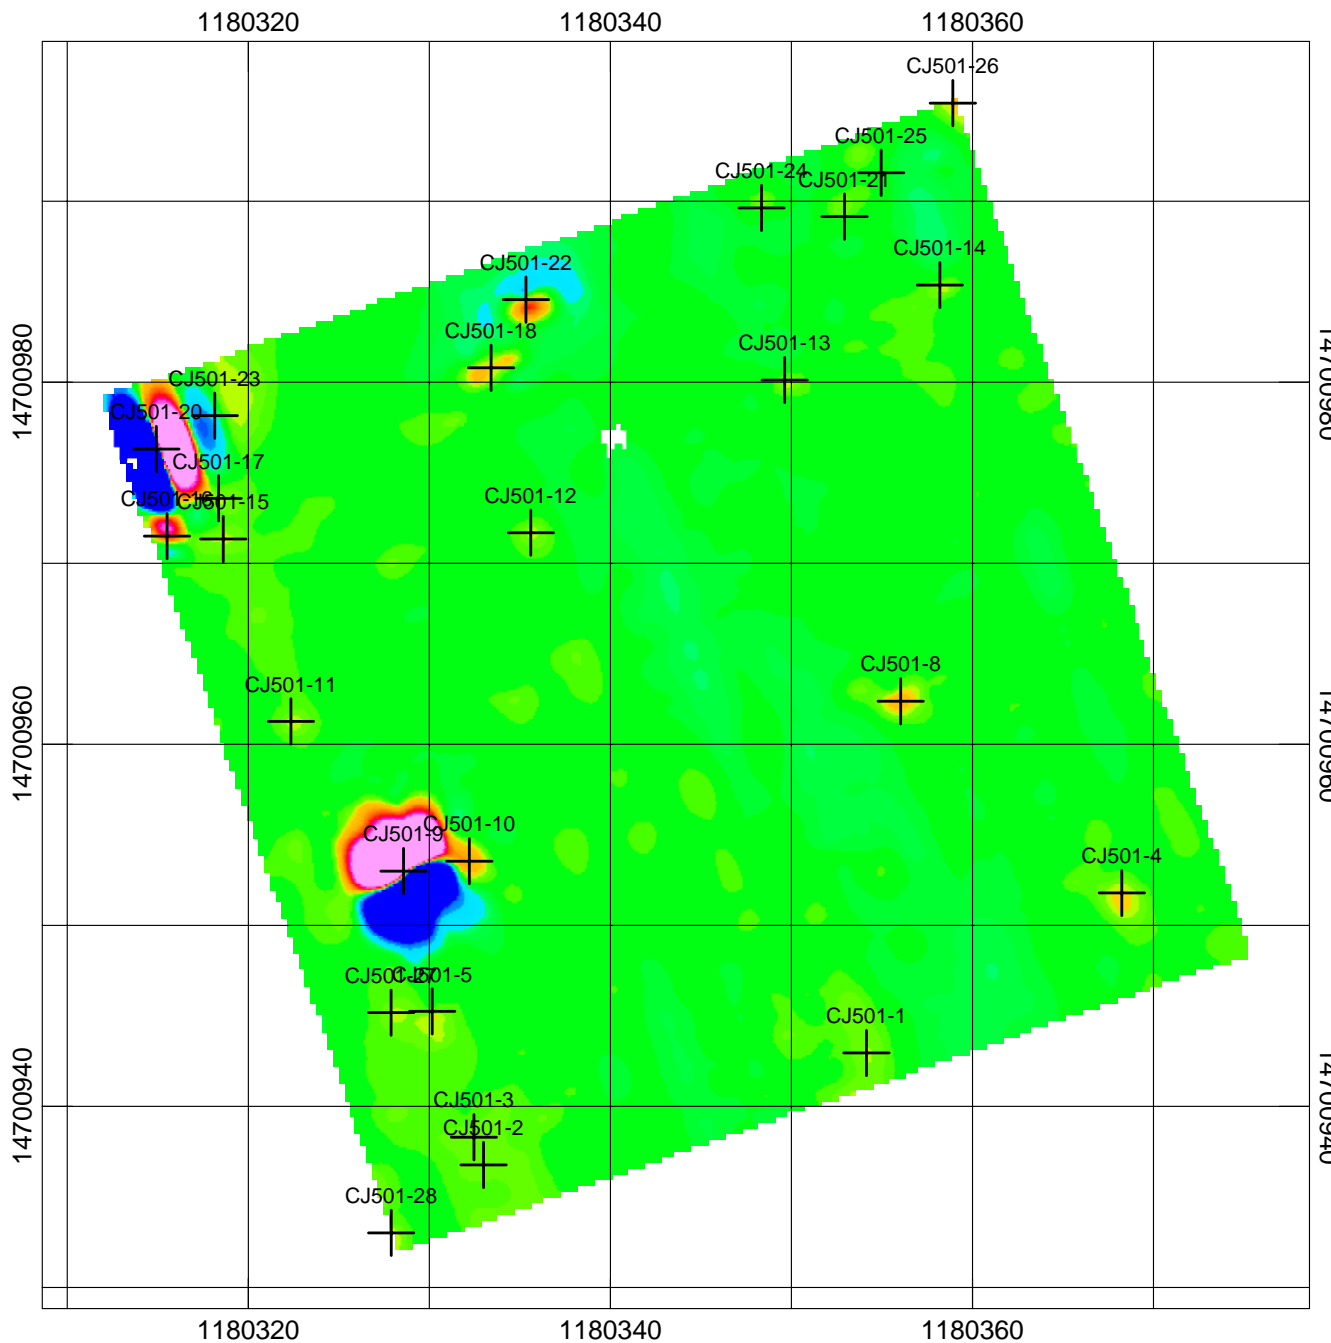

MAP CJ501

Plan Map

Ricochet Area MRS
State Game Lands 211

LEGEND

⊕ Geophysical Target

declination -11.43 degrees

Scale 1:110

US survey foot
NAD83 / UTM zone 18N

Grid ID - CJ501

G-858 Mag

Ricochet Area MRS

State Game Lands 211, PA