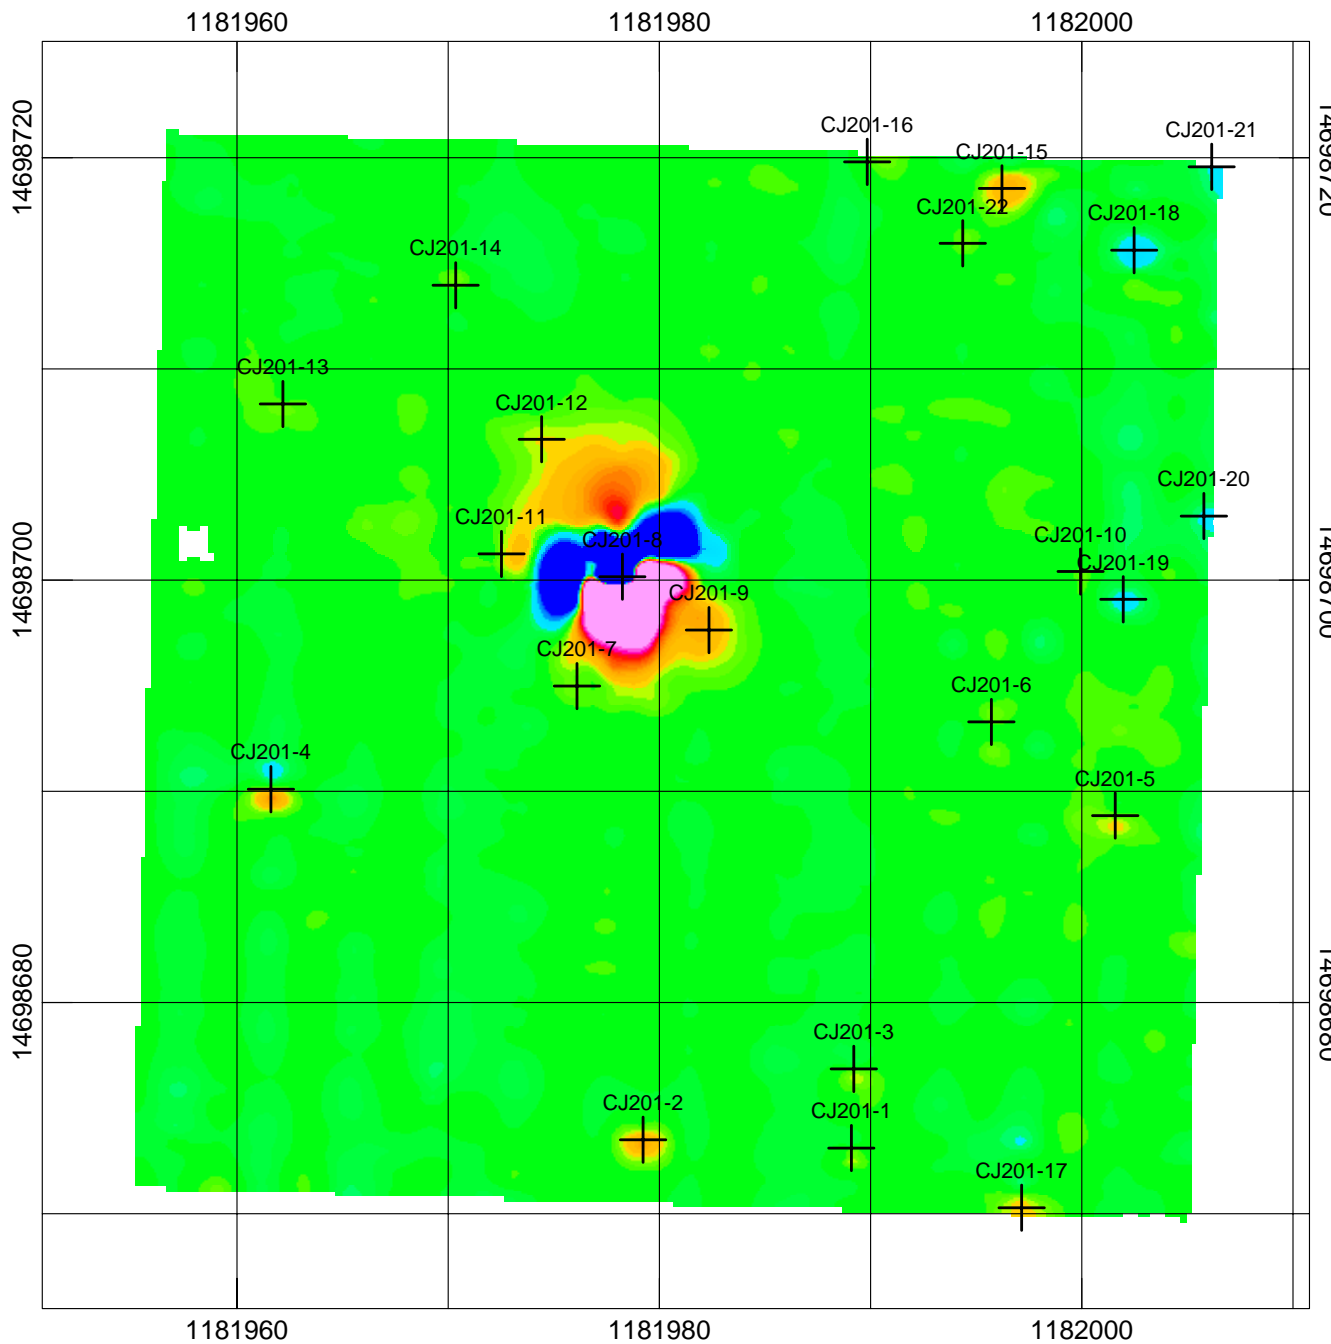

MAP CJ201

Plan Map

Ricochet Area MRS
State Game Lands 211

LEGEND

⊕ Geophysical Target

declination -11.43 degrees

Scale 1:110

US survey foot
NAD83 / UTM zone 18N

Grid ID - CJ201
G-858 Mag
Ricochet Area MRS
State Game Lands 211, PA