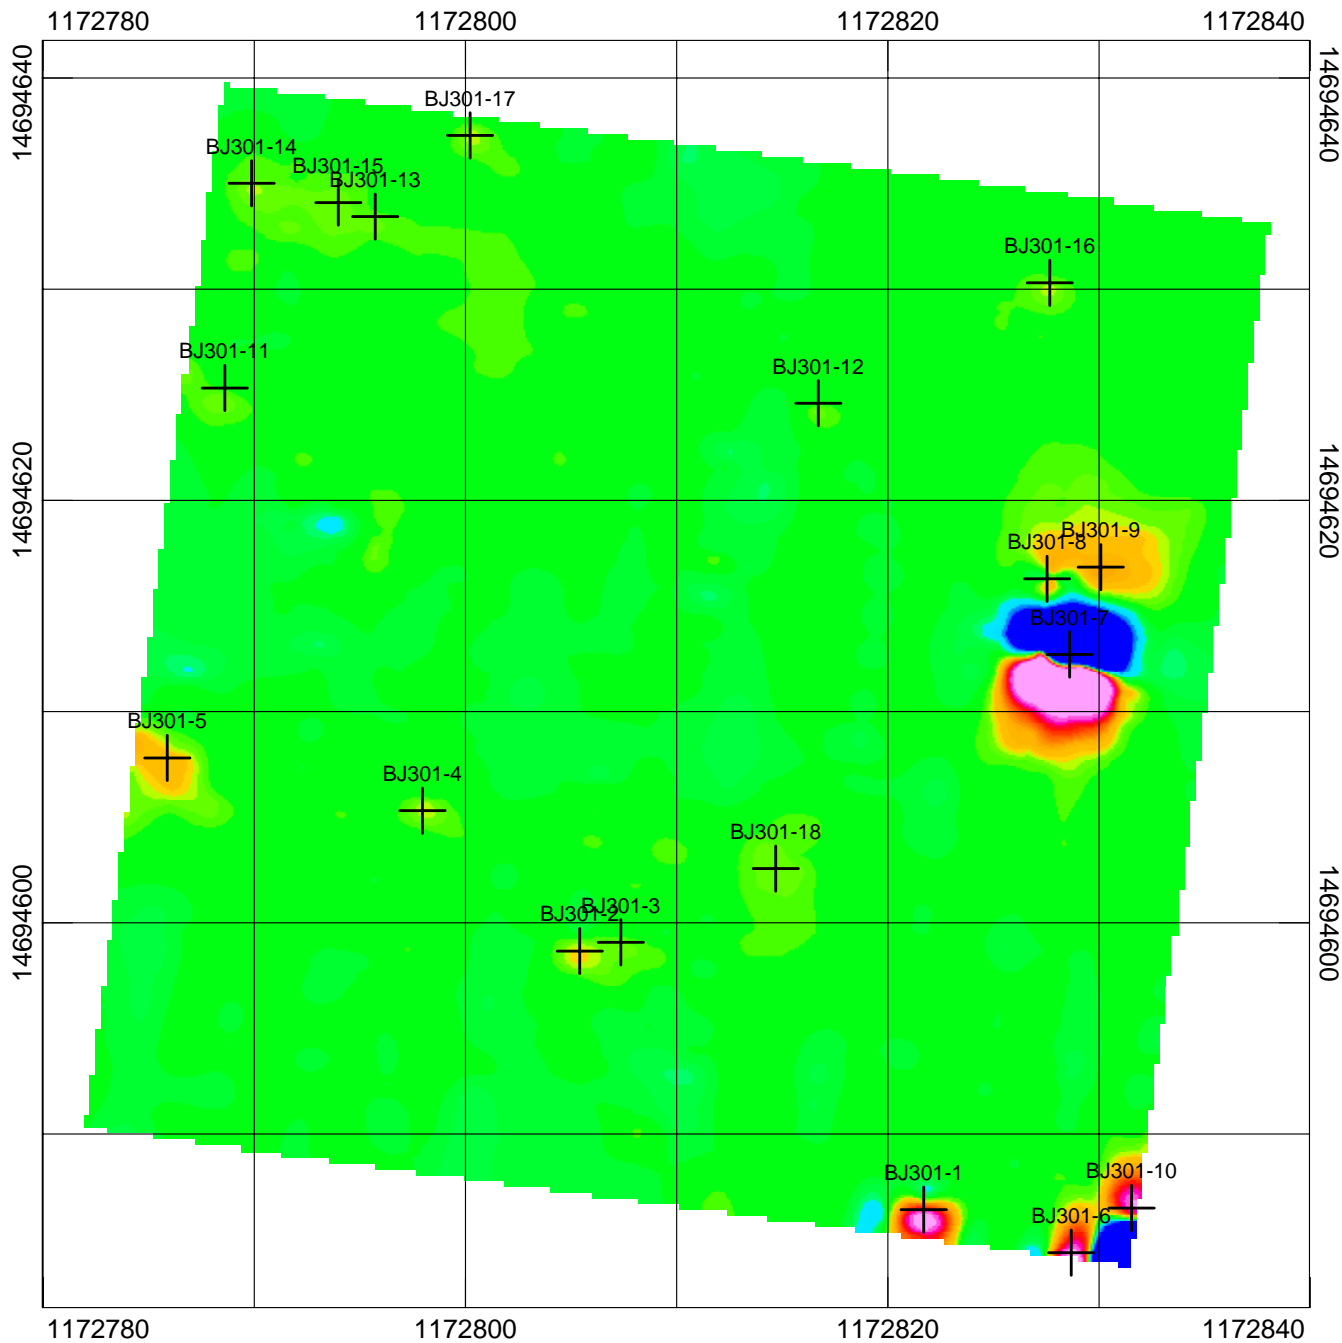

MAP BJ301

Plan Map

Ricochet Area MRS
State Game Lands 211

LEGEND

⊕ Geophysical Target

declination -11.43 degrees

Scale 1:110

US survey foot
NAD83 / UTM zone 18N

Grid ID - BJ301

G-858 Mag

Ricochet Area MRS

State Game Lands 211, PA