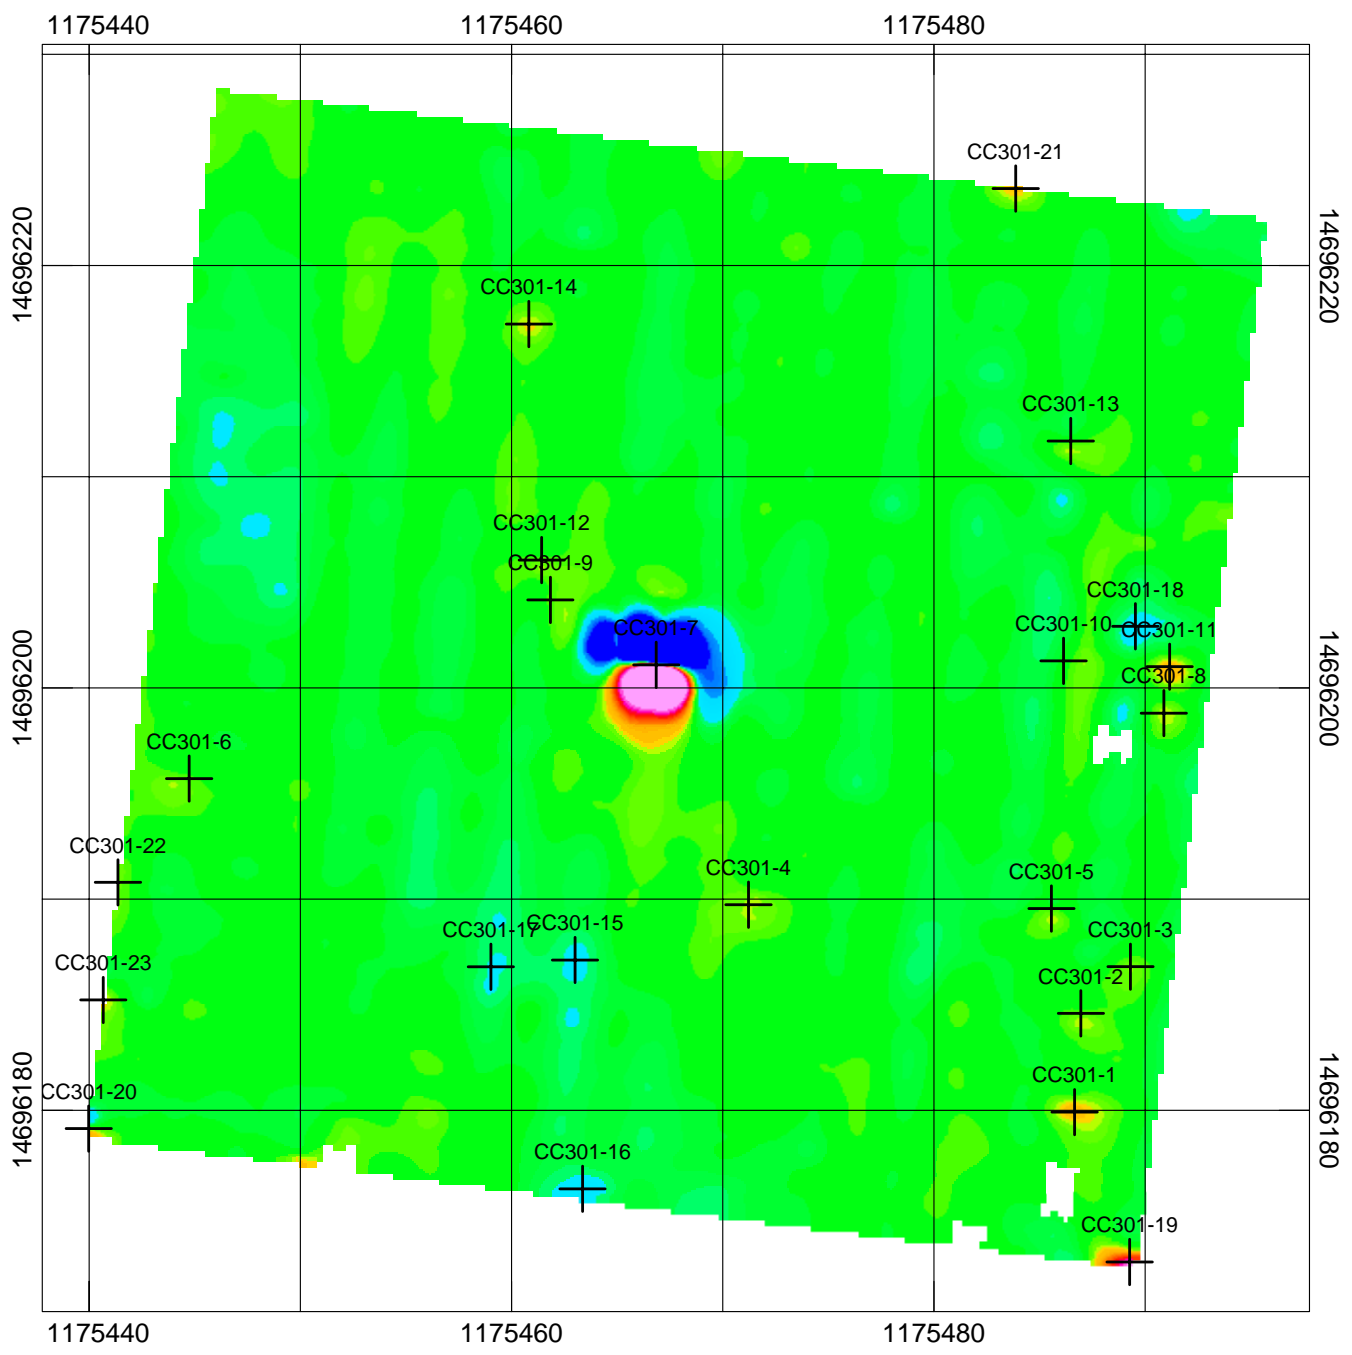

### LEGEND

+ Geophysical Target

declination -11.43 degrees

Scale 1:110

US survey foot  
NAD83 / UTM zone 18N

Grid ID - CC301  
G-858 Mag  
Ricochet Area MRS  
State Game Lands 211, PA