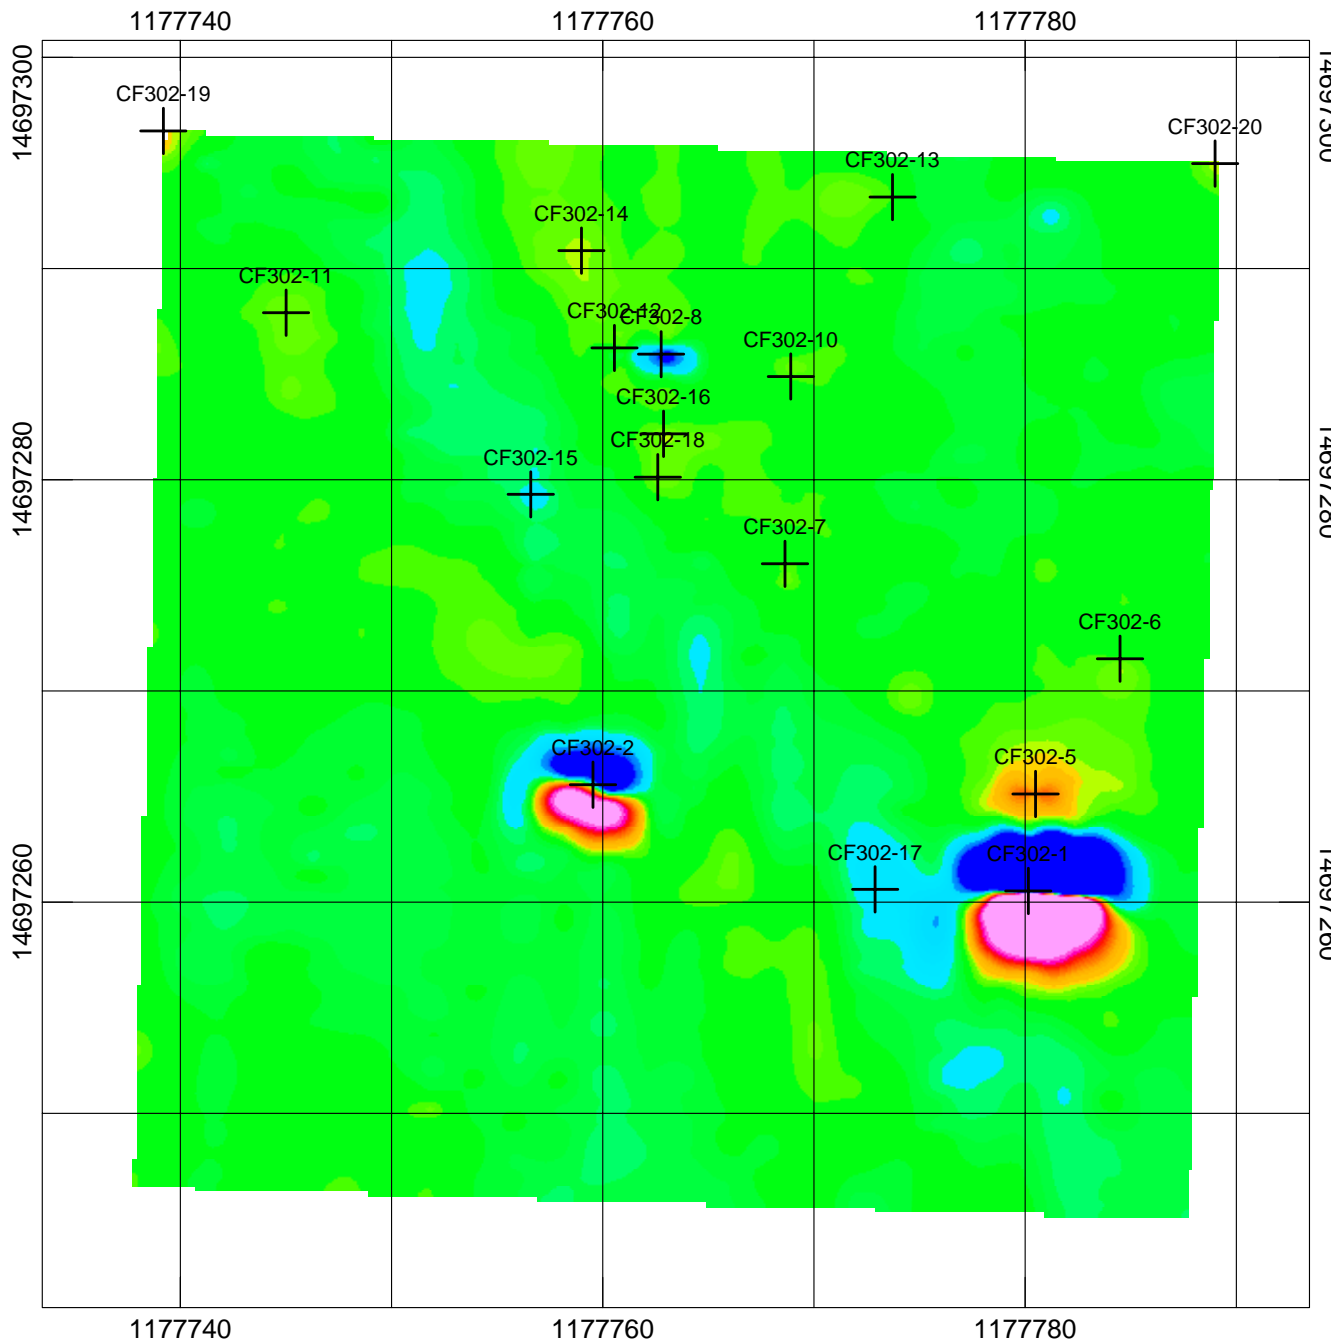

MAP CF302

Plan Map

Ricochet Area MRS
State Game Lands 211

LEGEND

+ Geophysical Target

declination -11.43 degrees

Scale 1:110

US survey foot
NAD83 / UTM zone 18N

Grid ID - CF302

G-858 Mag

Ricochet Area MRS

State Game Lands 211, PA