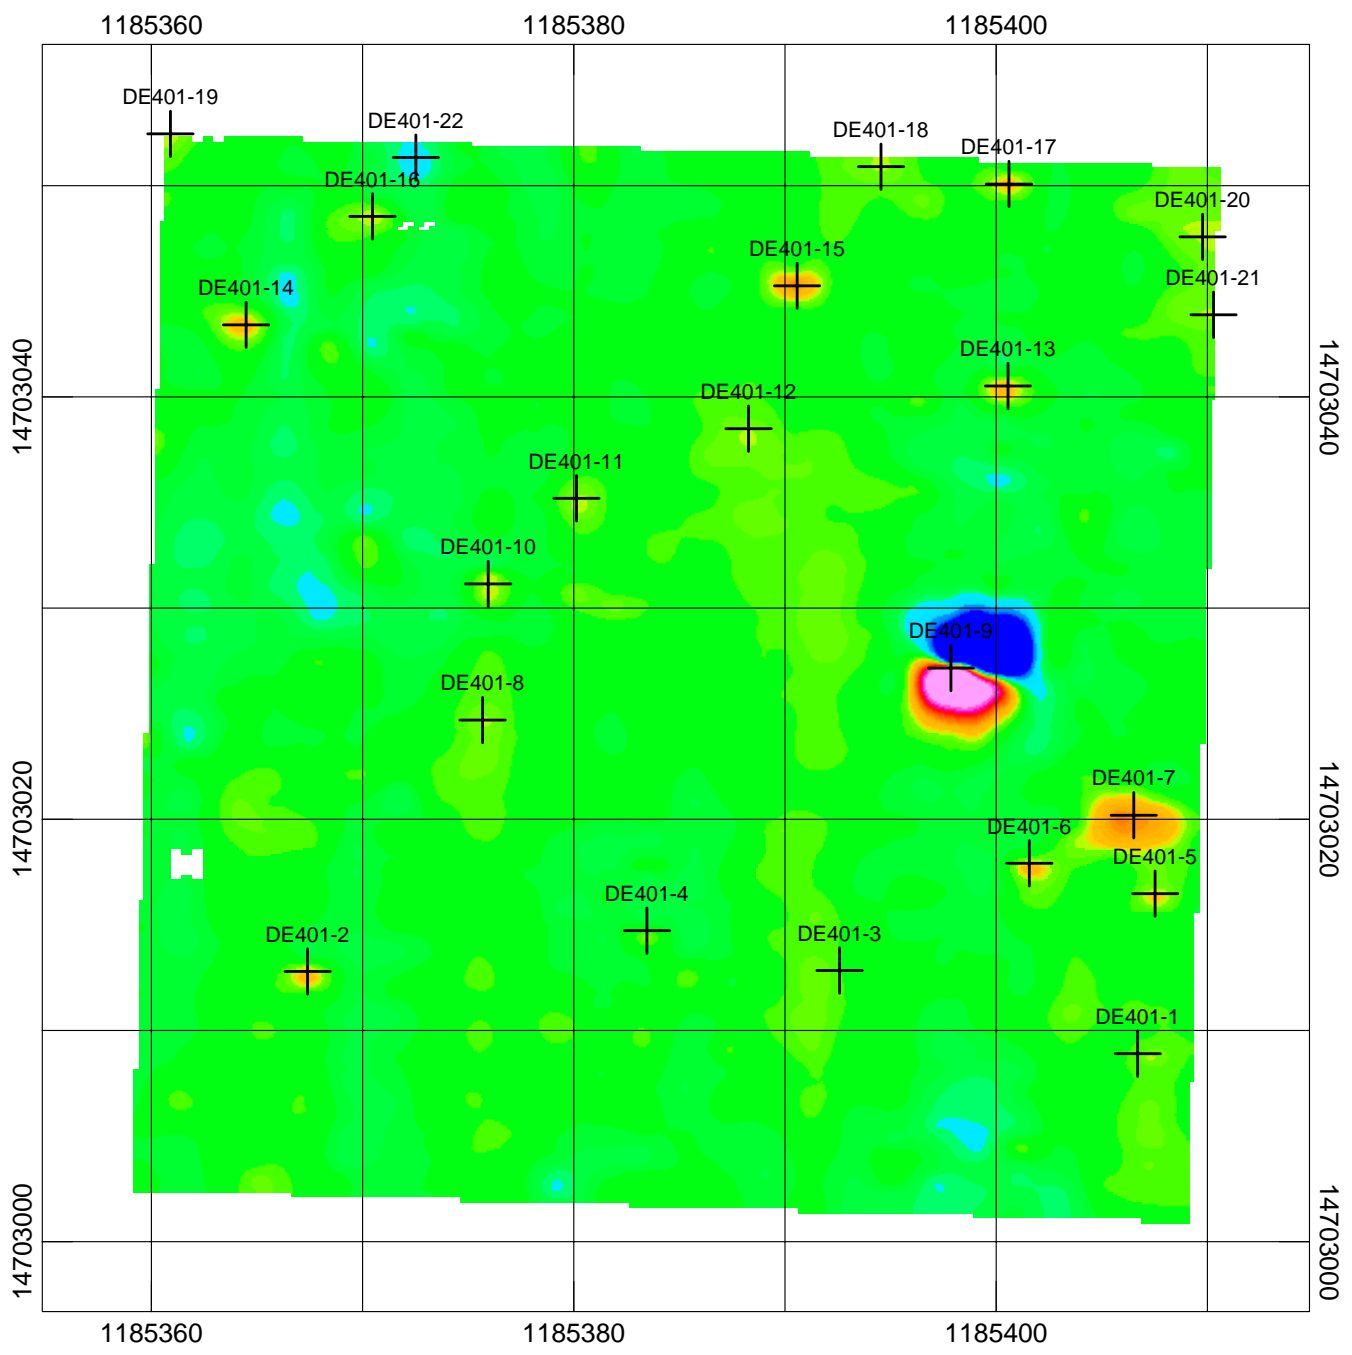

### LEGEND

⊕ Geophysical Target

declination -11.43 degrees

Scale 1:110

US survey foot  
NAD83 / UTM zone 18N

Grid ID - DE401  
G-858 Mag  
Ricochet Area MRS  
State Game Lands 211, PA