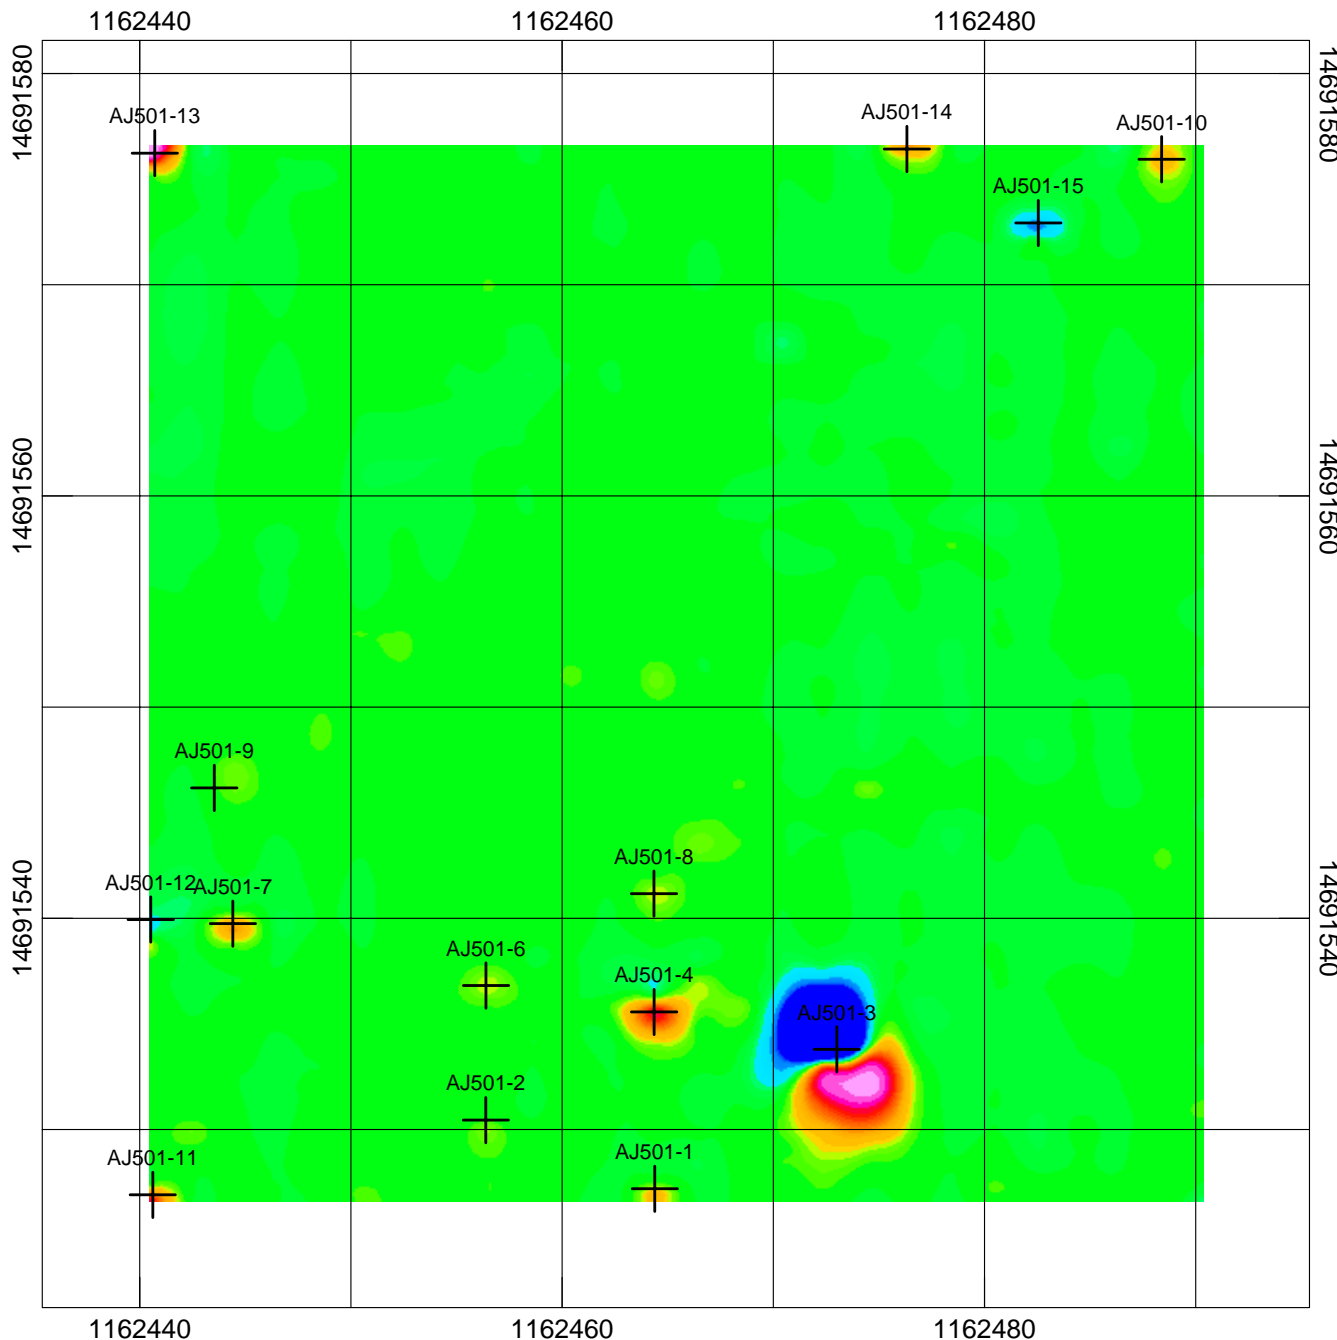

MAP AJ501

Plan Map

Ricochet Area MRS
State Game Lands 211

LEGEND

⊕ Geophysical Target

declination -11.43 degrees

Scale 1:110

US survey foot
NAD83 / UTM zone 18N

Grid ID - AJ501
G-858 Mag
Ricochet Area MRS
State Game Lands 211, PA