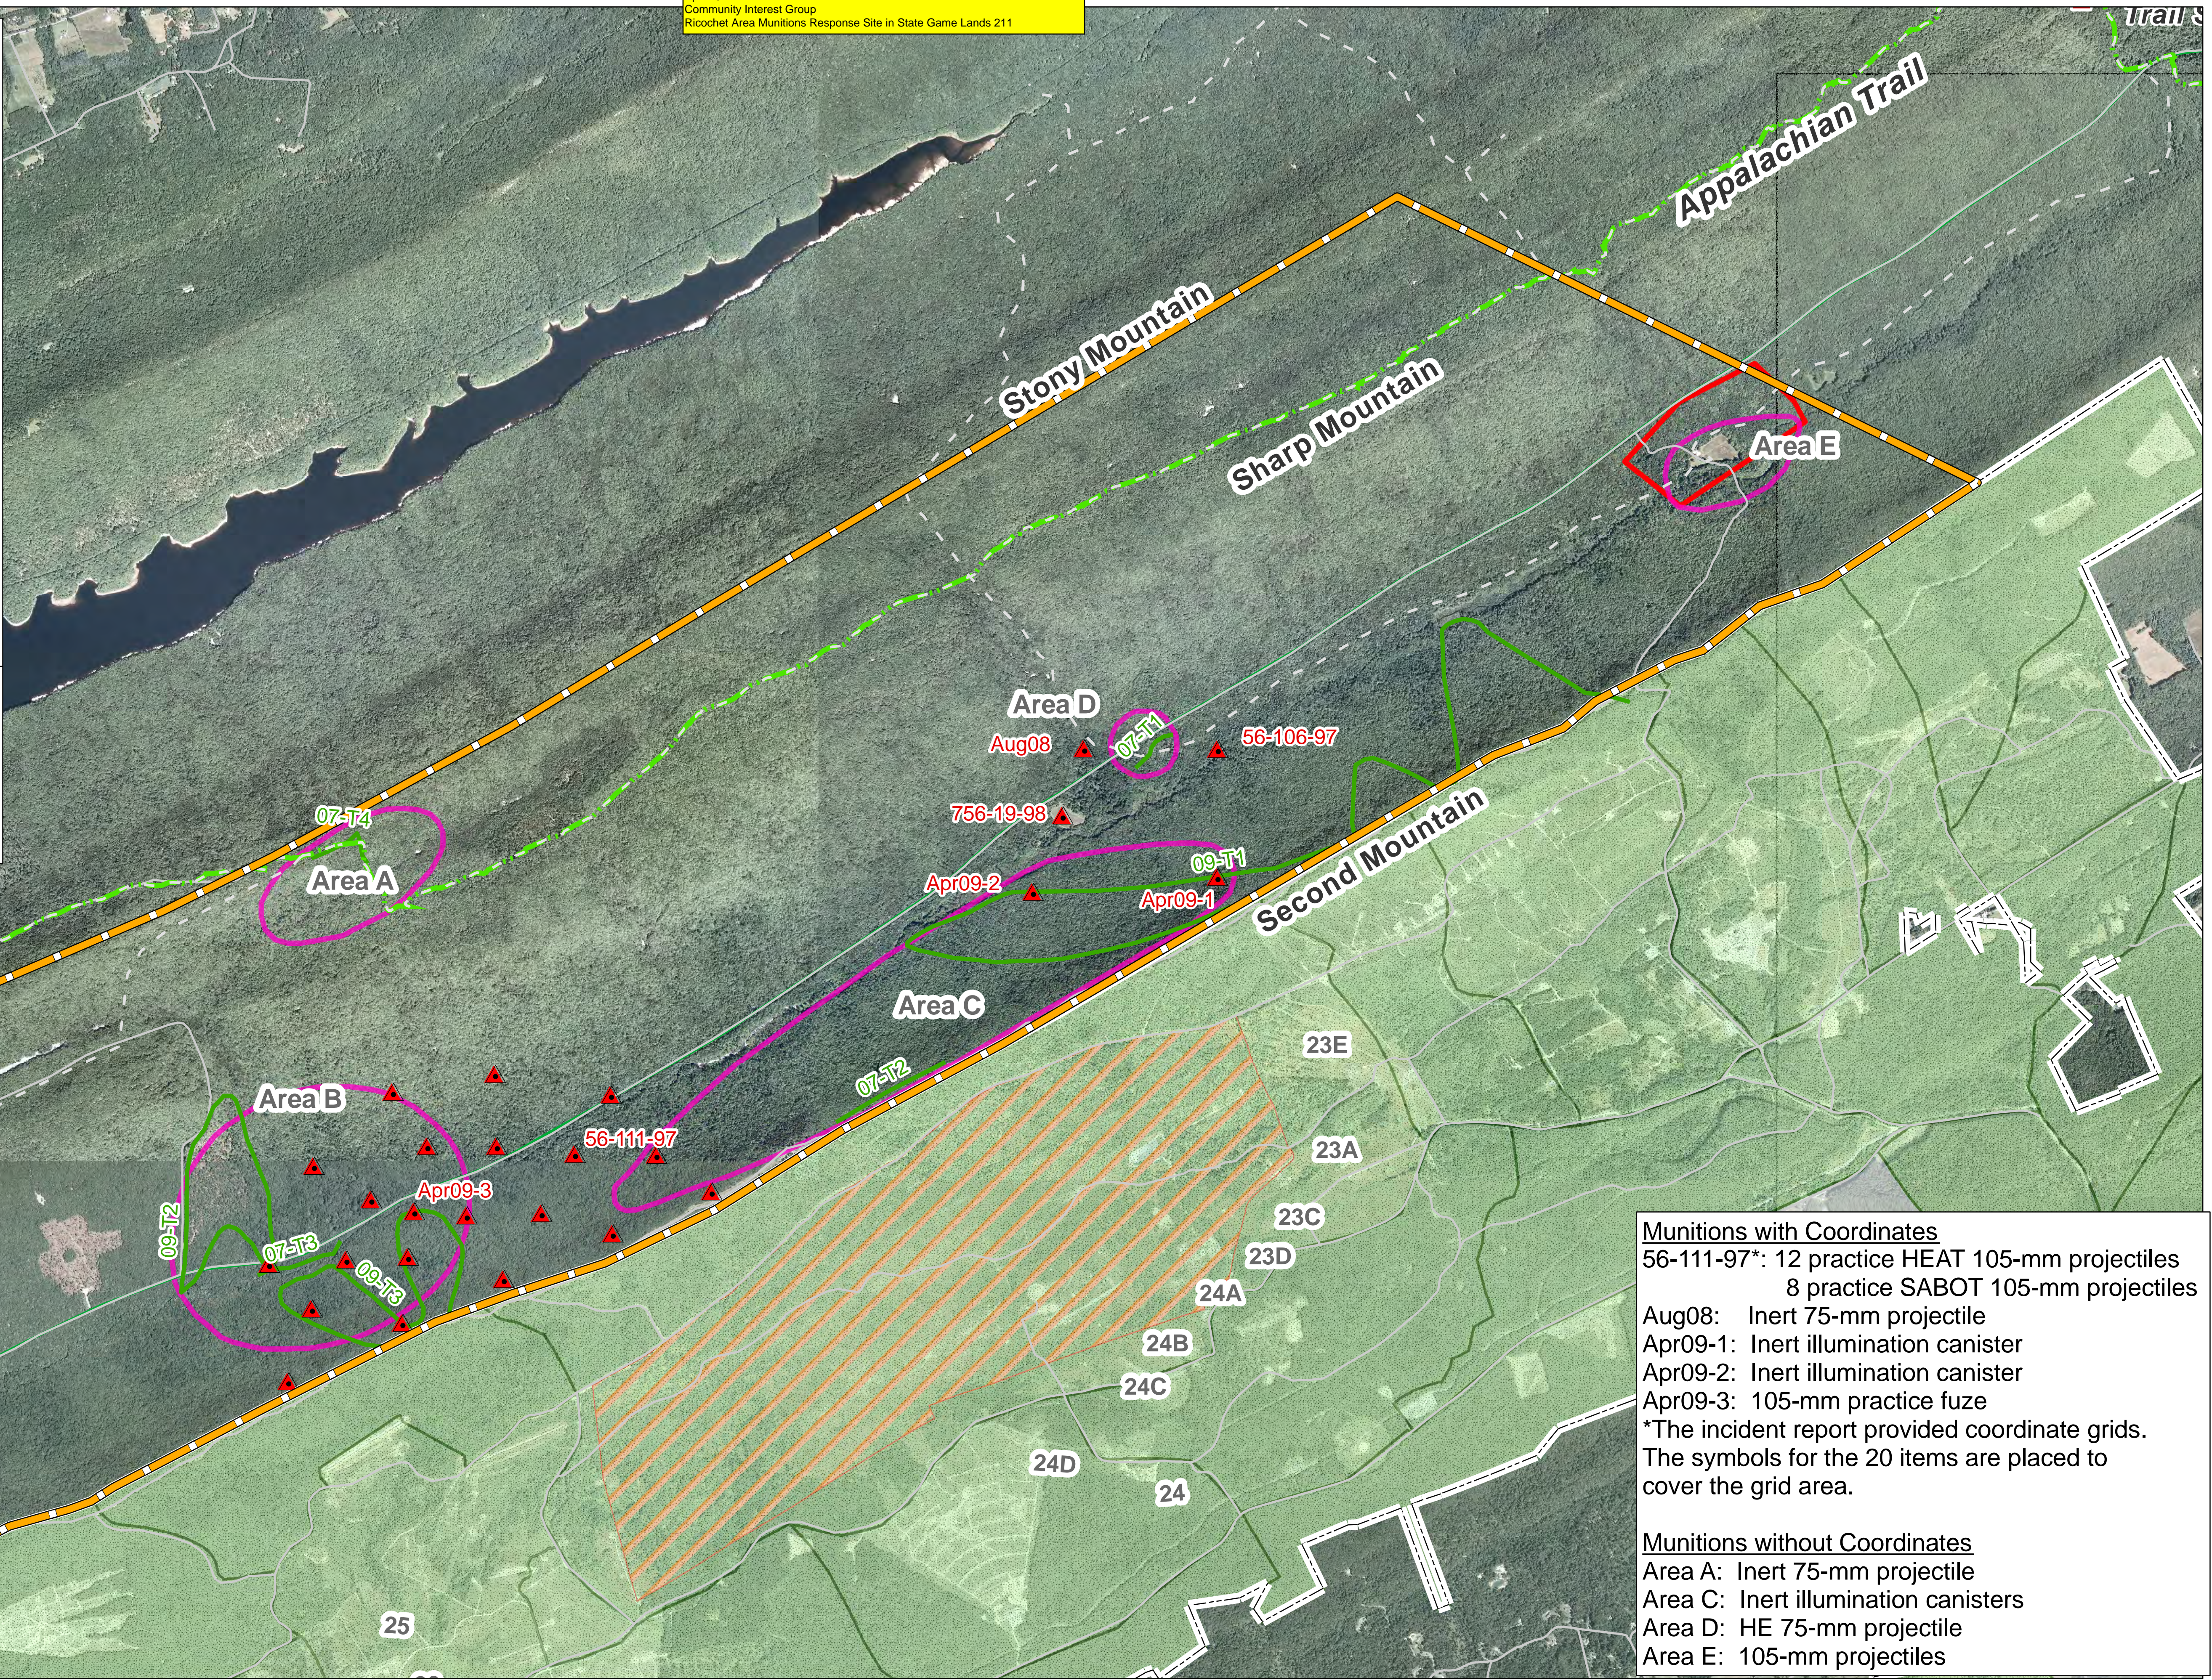

Legend

- Installation Boundary
- ▭ Ricochet Area MRS Boundary
- ▭ Reported Munitions Locations
- ▭ Cold Spring Military Reservation Boundary
- ▨ Impact Area
- ▲ Confirmed Locations of Munitions
(Munitions have been removed.)
- Muniton Survey
- 24C - Historical Range Nomenclature

Munitions with Coordinates
 56-111-97*: 12 practice HEAT 105-mm projectiles
 8 practice SABOT 105-mm projectiles
 Aug08: Inert 75-mm projectile
 Apr09-1: Inert illumination canister
 Apr09-2: Inert illumination canister
 Apr09-3: 105-mm practice fuze
 *The incident report provided coordinate grids.
 The symbols for the 20 items are placed to cover the grid area.

Munitions without Coordinates
 Area A: Inert 75-mm projectile
 Area C: Inert illumination canisters
 Area D: HE 75-mm projectile
 Area E: 105-mm projectiles