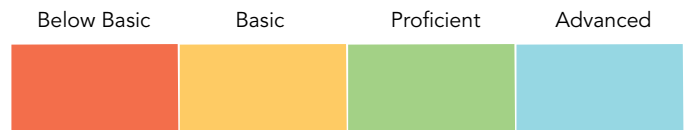

Projected PSSA Mathematics Performance

Projected student performance on the spring summative assessments will be reported beginning with the 2025-2026 Firefly administration. This field is intentionally blank for the 2024-2025 Firefly administration.

Understanding your student's score

This report provides information about your student's recent performance on the Firefly assessment. It includes results from a single test session and will include progress within the year if your student has taken the assessment more than once. The Firefly scores have been used to predict a score range of how your student will perform on the PSSA or Keystone Exams. Additional information to help you interpret this report is available at www.education.pa.gov.