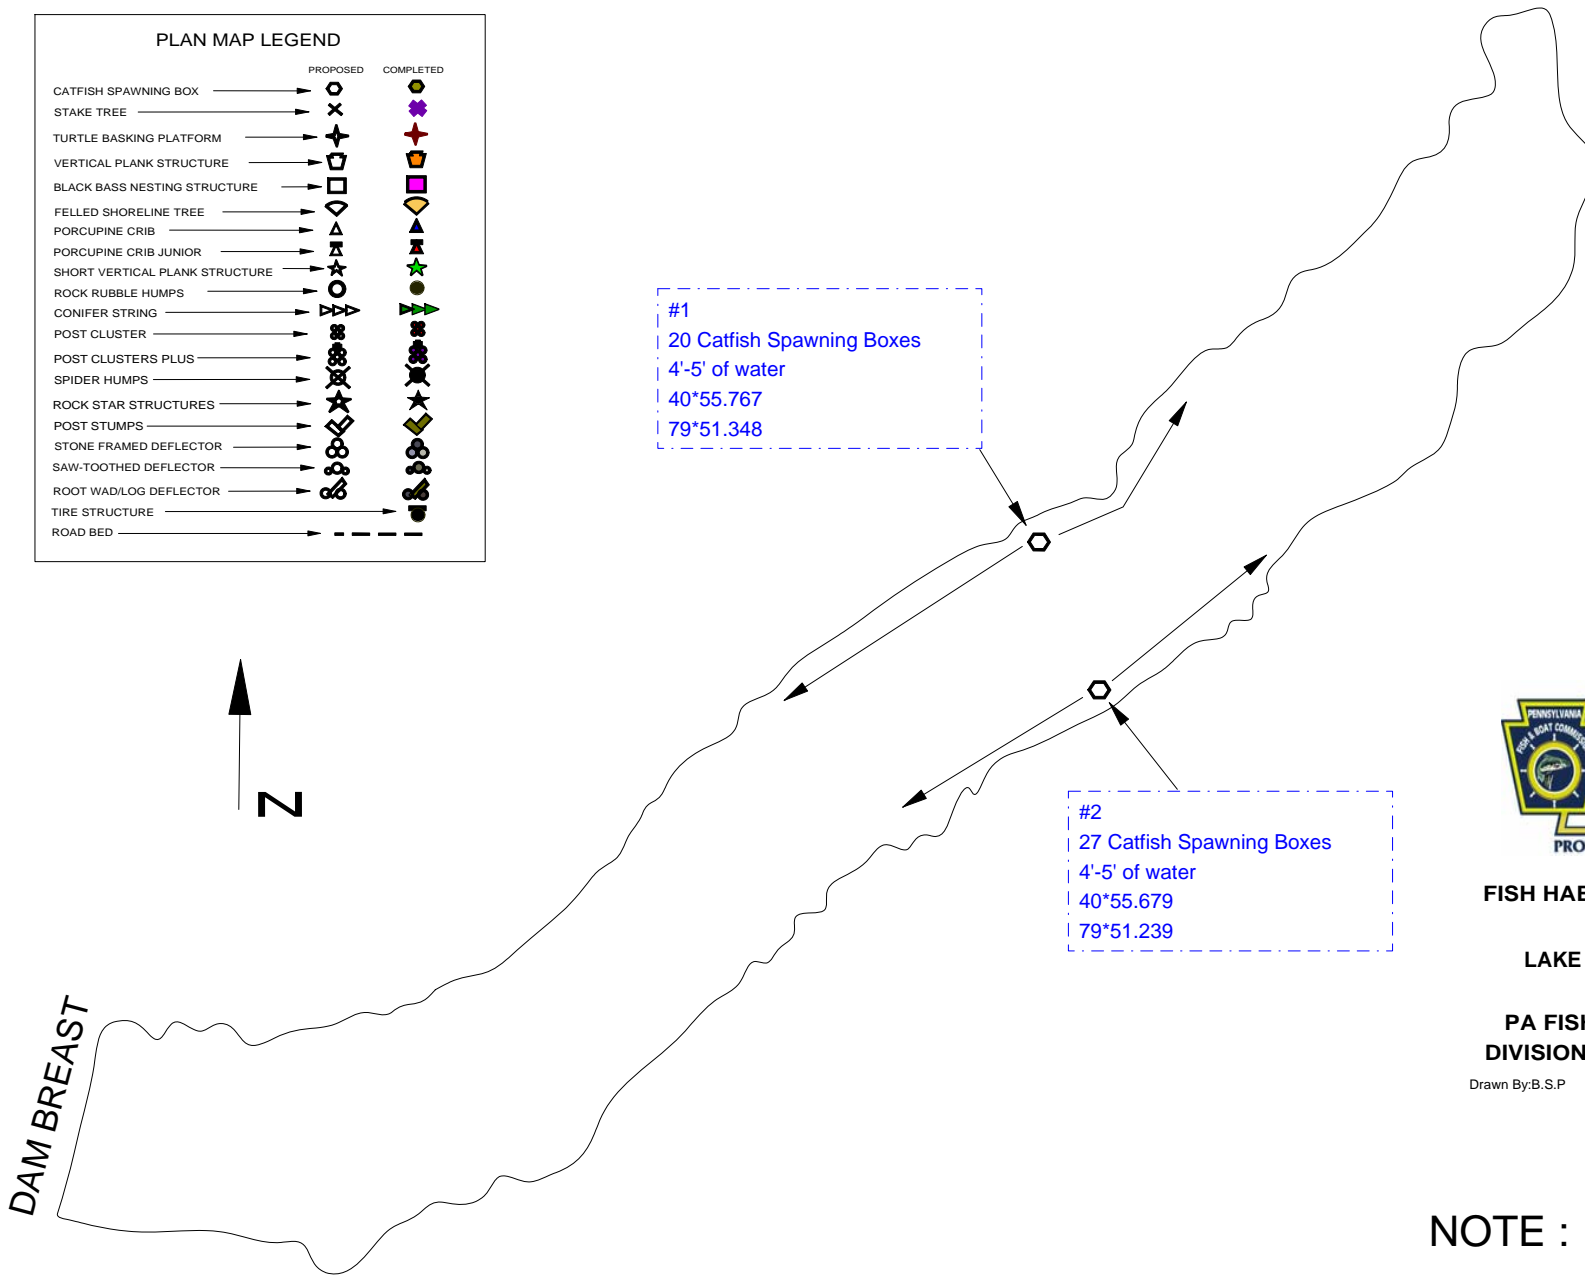

PLAN MAP LEGEND		
	PROPOSED	COMPLETED
CATFISH SPAWNING BOX		
STAKE TREE		
TURTLE BASKING PLATFORM		
VERTICAL PLANK STRUCTURE		
BLACK BASS NESTING STRUCTURE		
FELLED SHORELINE TREE		
PORCUPINE CRIB		
PORCUPINE CRIB JUNIOR		
SHORT VERTICAL PLANK STRUCTURE		
ROCK RUBBLE HUMPS		
CONIFER STRING		
POST CLUSTER		
POST CLUSTERS PLUS		
SPIDER HUMPS		
ROCK STAR STRUCTURES		
POST STUMPS		
STONE FRAMED DEFLECTOR		
SAW-TOOTHED DEFLECTOR		
ROOT WAD/LOG DEFLECTOR		
TIRE STRUCTURE		
ROAD BED		

**FISH HABITAT IMPROVEMENT PLAN**  
 for  
**LAKE ONEIDA, BUTLER COUNTY**  
 by  
**PA FISH AND BOAT COMMISSION**  
**DIVISION OF HABITAT MANAGEMENT**

Drawn By: B.S.P    Habitat Manager: Benjamin Page    Date: 7/20/15

NOT TO SCALE  
 FIT IN FIELD  
 ALL SIZES APPROXIMATE

**NOTE :**    **Blue Text Indicates Proposed Sites**  
                  **Black Text Indicates Completed Sites**