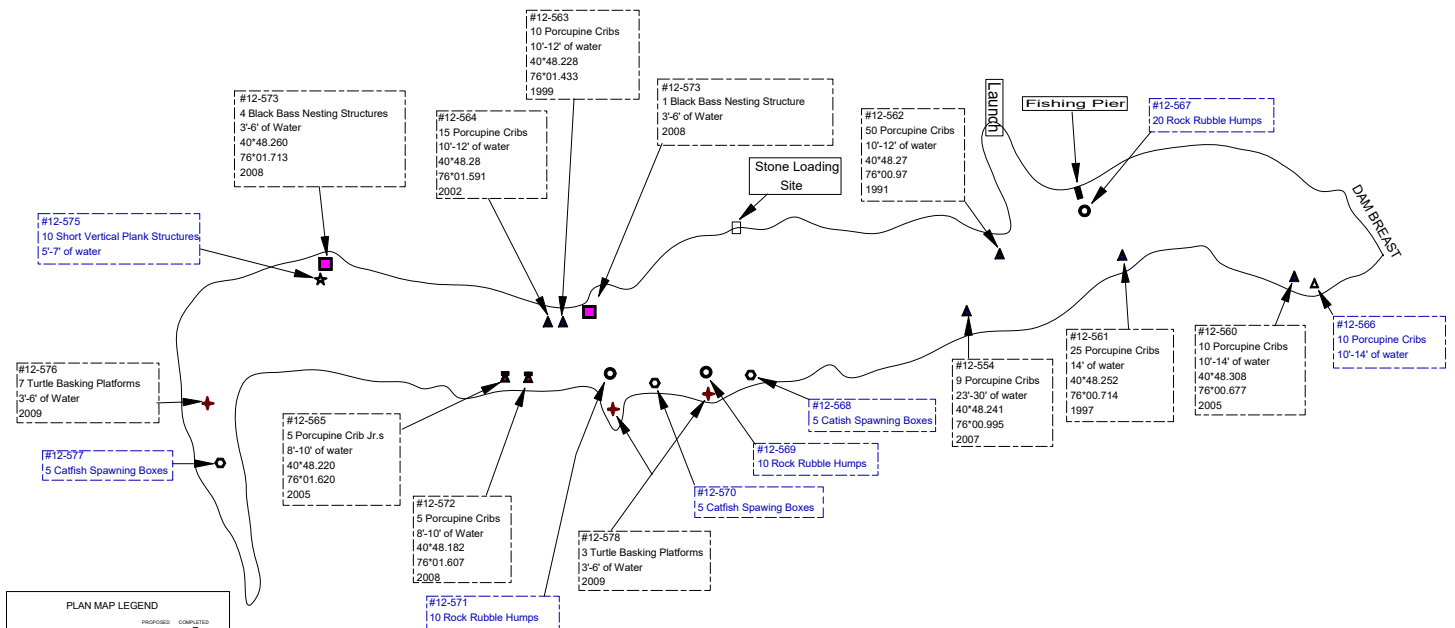

PLAN MAP LEGEND	
PROPOSED	COMPLETED
CATFISH SPAWNING BOX	
SHADE TREE	
TURTLE BASKING PLATFORM	
VERTICAL PLANK STRUCTURE	
BLACK BASS NESTING STRUCTURE	
FELLED SHORHLNE TREE	
PORCUPINE CRIB	
PORCUPINE CRIB JUNIOR	
SHORT VERTICAL PLANK STRUCTURE	
ROCK RUBBLE HUMPS	
CONIFER STRING	
POST CLUSTER	
POST CLUSTERS PLUS	
SPIDER HUMPS	
ROCK STAR STRUCTURES	
POST STUMPS	
STONE FRAMED DEFLECTOR	
SAWN-TOOTHED DEFLECTOR	
ROOF WADLOG DEFLECTOR	
TIE STRUCTURE	
ROAD RED	

FISH HABITAT IMPROVEMENT PLAN
for
TUSCARORA LAKE, SCHUYLKILL COUNTY
by
PA FISH AND BOAT COMMISSION
DIVISION OF HABITAT MANAGEMENT

NOT TO SCALE
FIT IN FIELD
ALL SIZES APPROXIMATE

NOTE : Blue Text Indicates Proposed Sites
Black Text Indicates Completed Sites