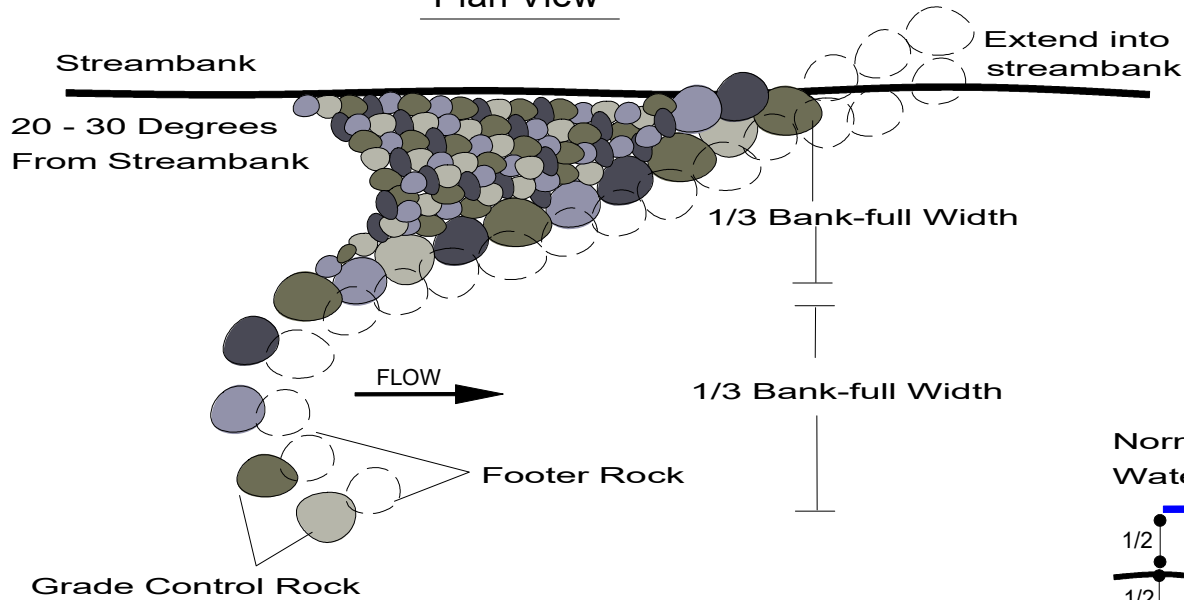

ROCK VANE DEFLECTOR WITH J-HOOK

Plan View

Section View