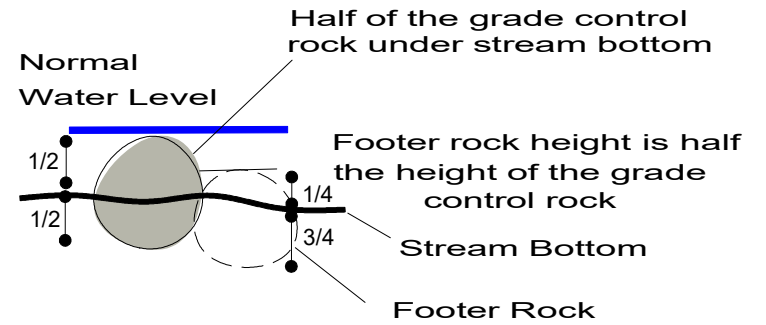

ROCK VANE DEFLECTOR WITH J-HOOK

Plan View

Section View