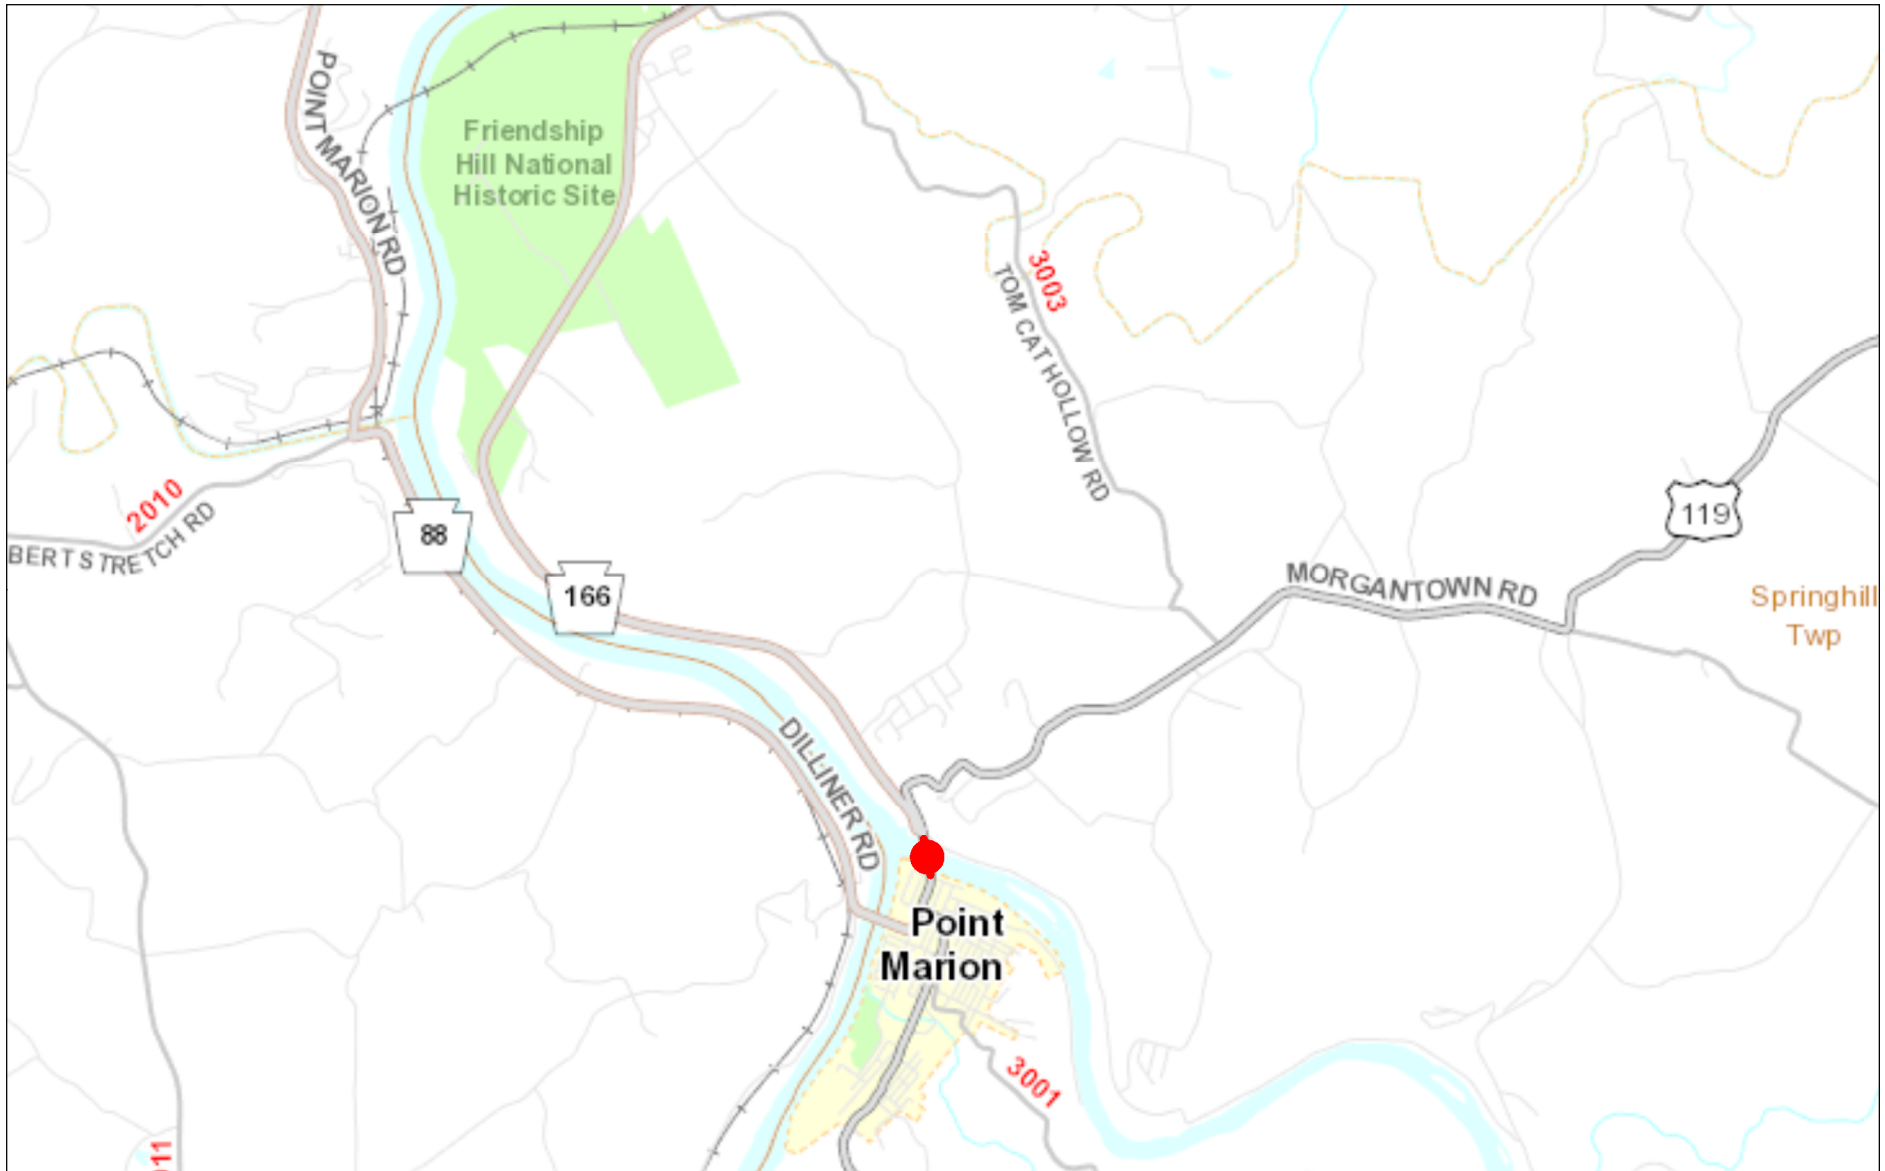

# US 119 over Cheat River - Fayette County Epoxy Overlay 2025

March 21, 2025

 26-0119-0052-0325

© 2023 PA Department of Transportation