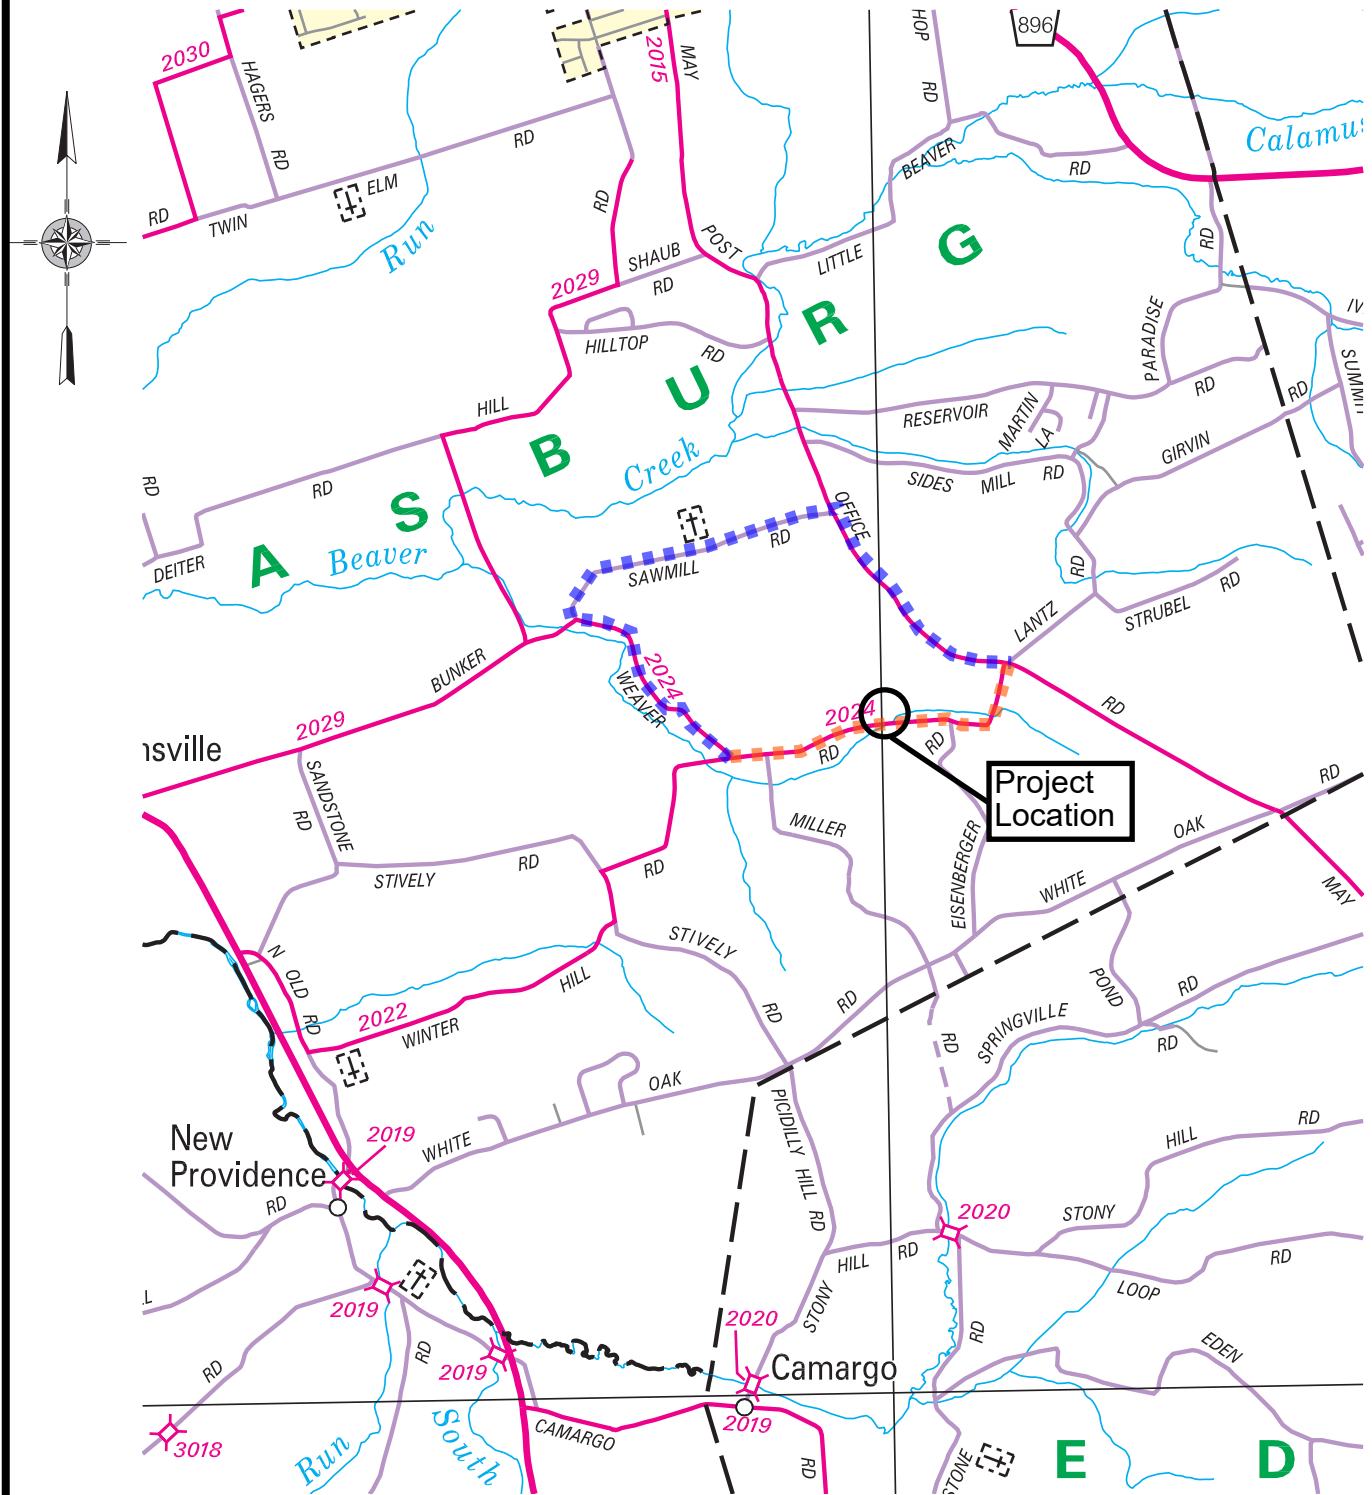

# DETOUR MAP

## SR 2024 SECTION 008 (WEAVER ROAD) MPMS# 117236 - STREAM RELOCATION STRASBURG TOWNSHIP, LANCASTER COUNTY

LEGEND	
	DETOUR ROUTE (LENGTH = 2.3 MILES)
	DETOUR ROUTE (LOCAL TRAFFIC ONLY)