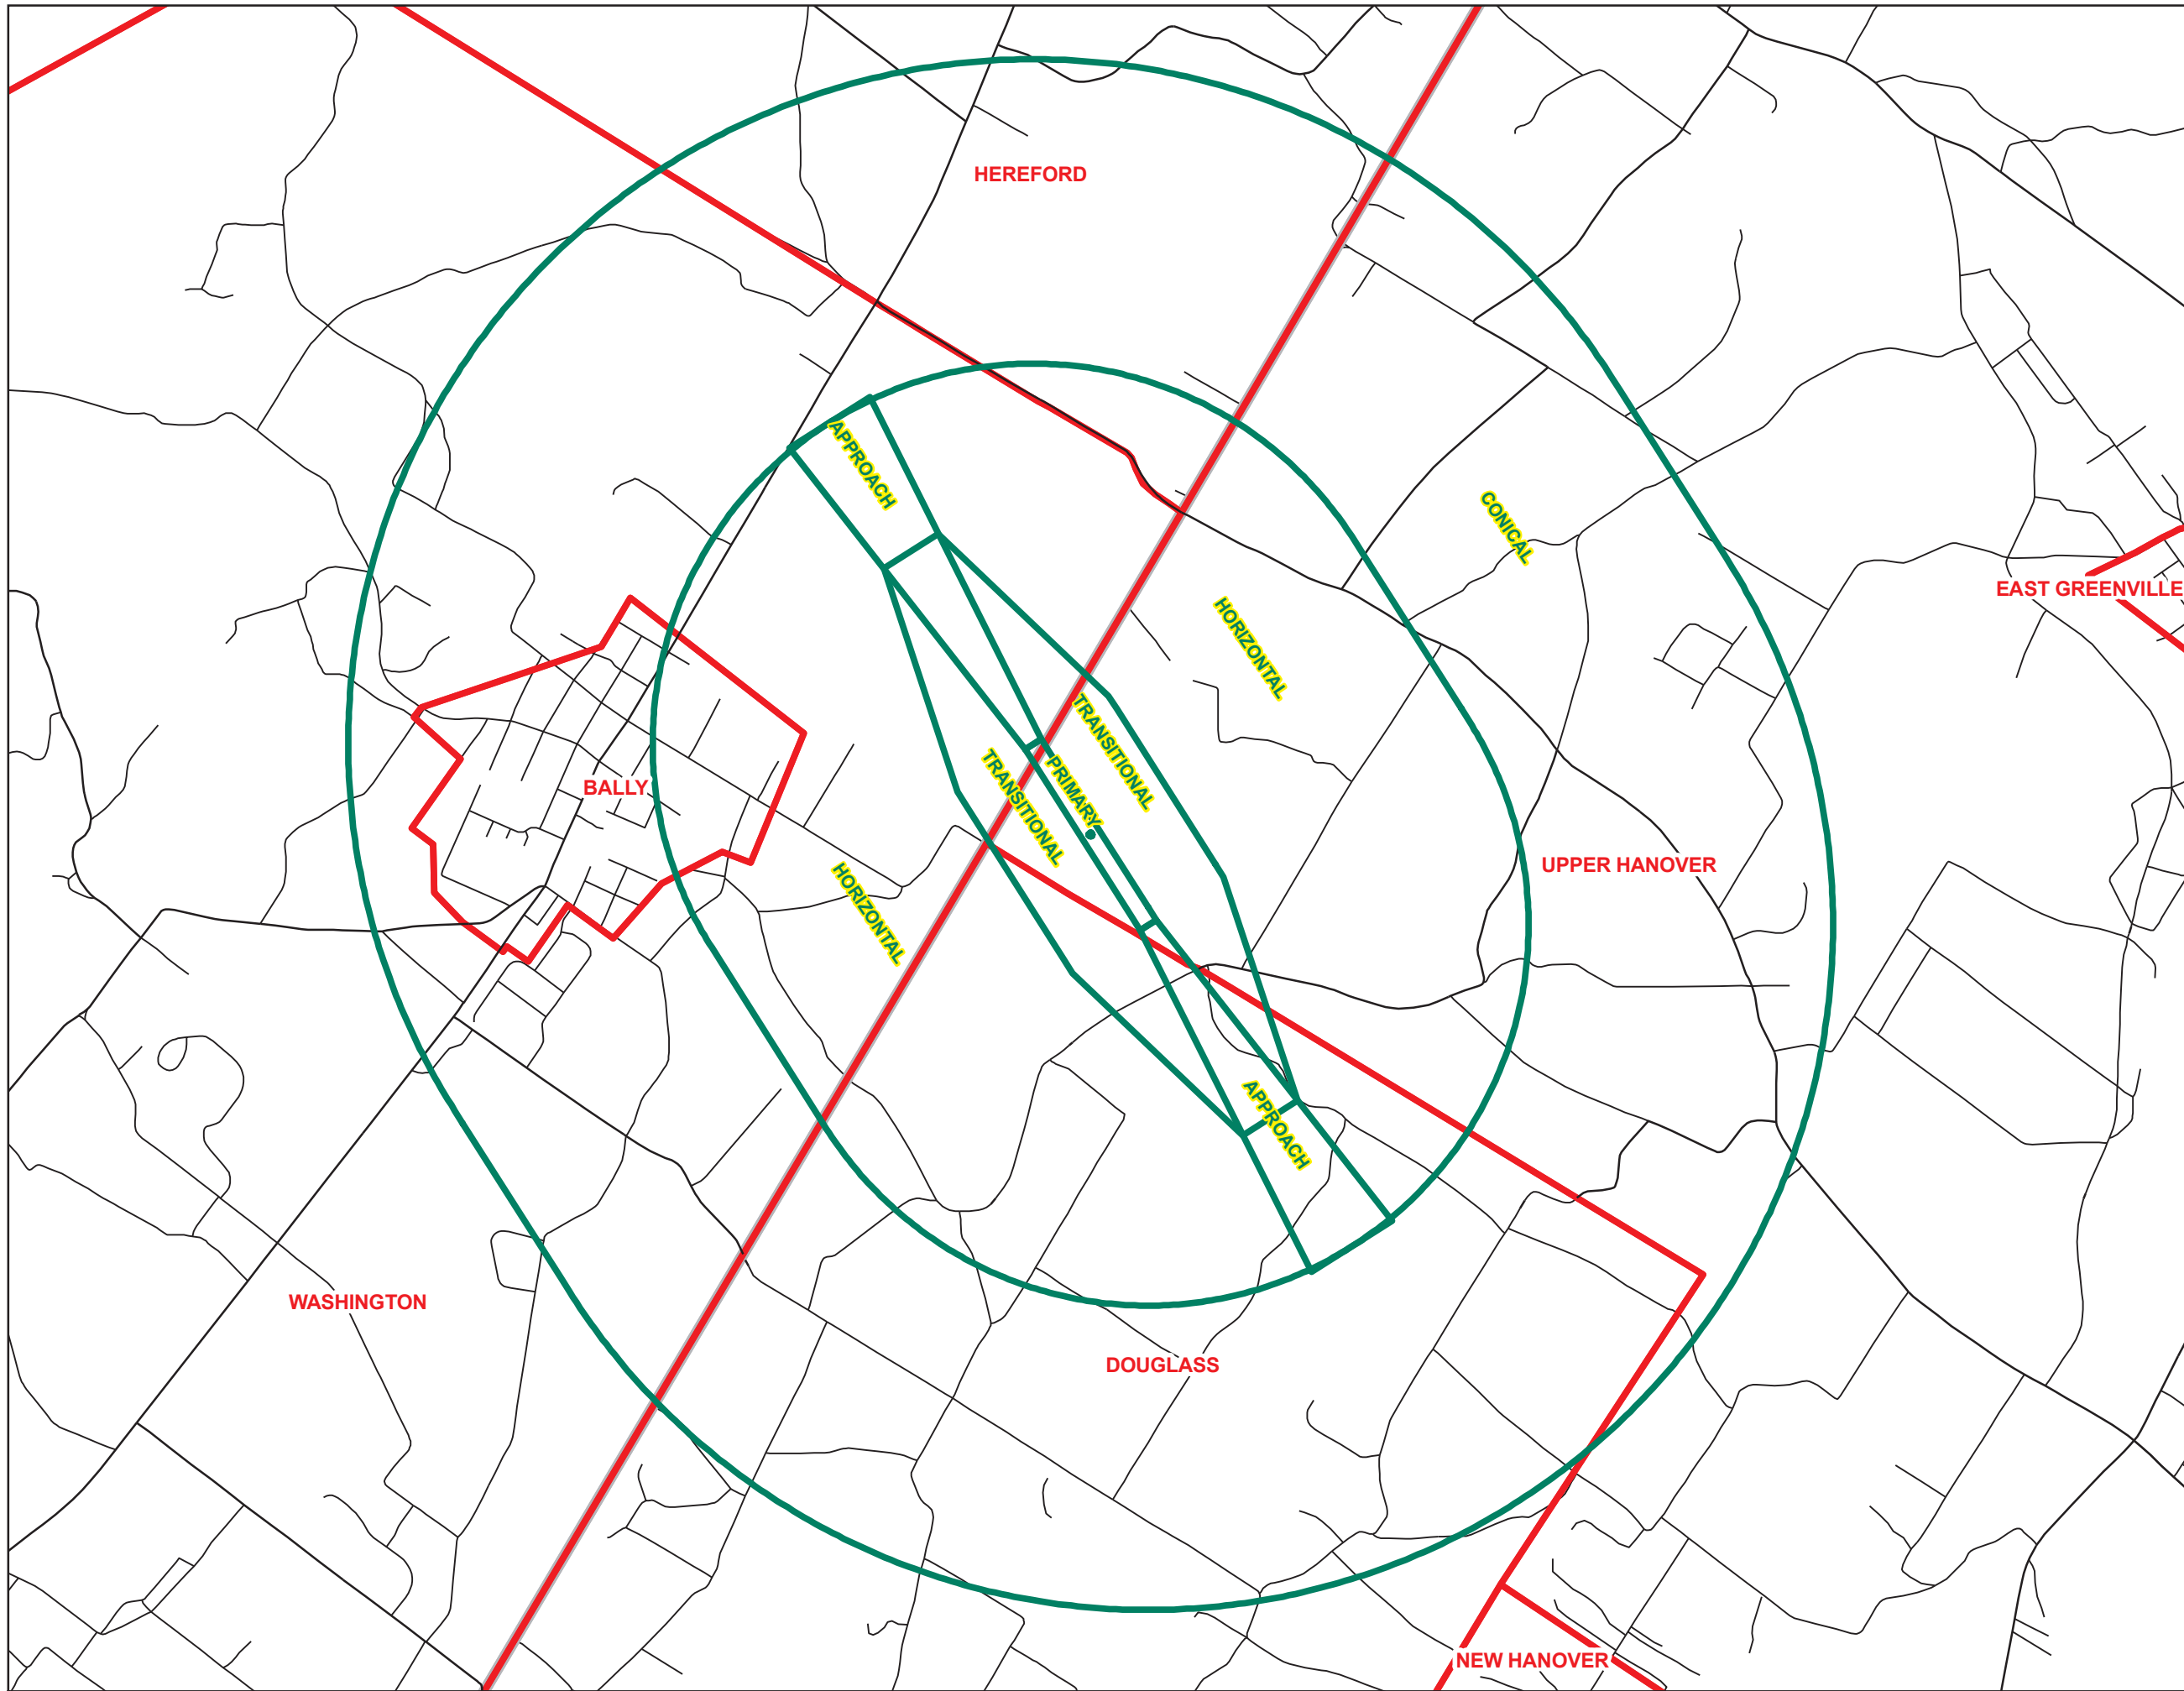

Butter Valley Golf Port (estimated) Airport Surface Areas

Legend

-  Part 77 Surfaces
-  Municipal Boundary
-  County Boundary
-  Road

Draft: Preliminary Use Only

1 in = 0.4 miles