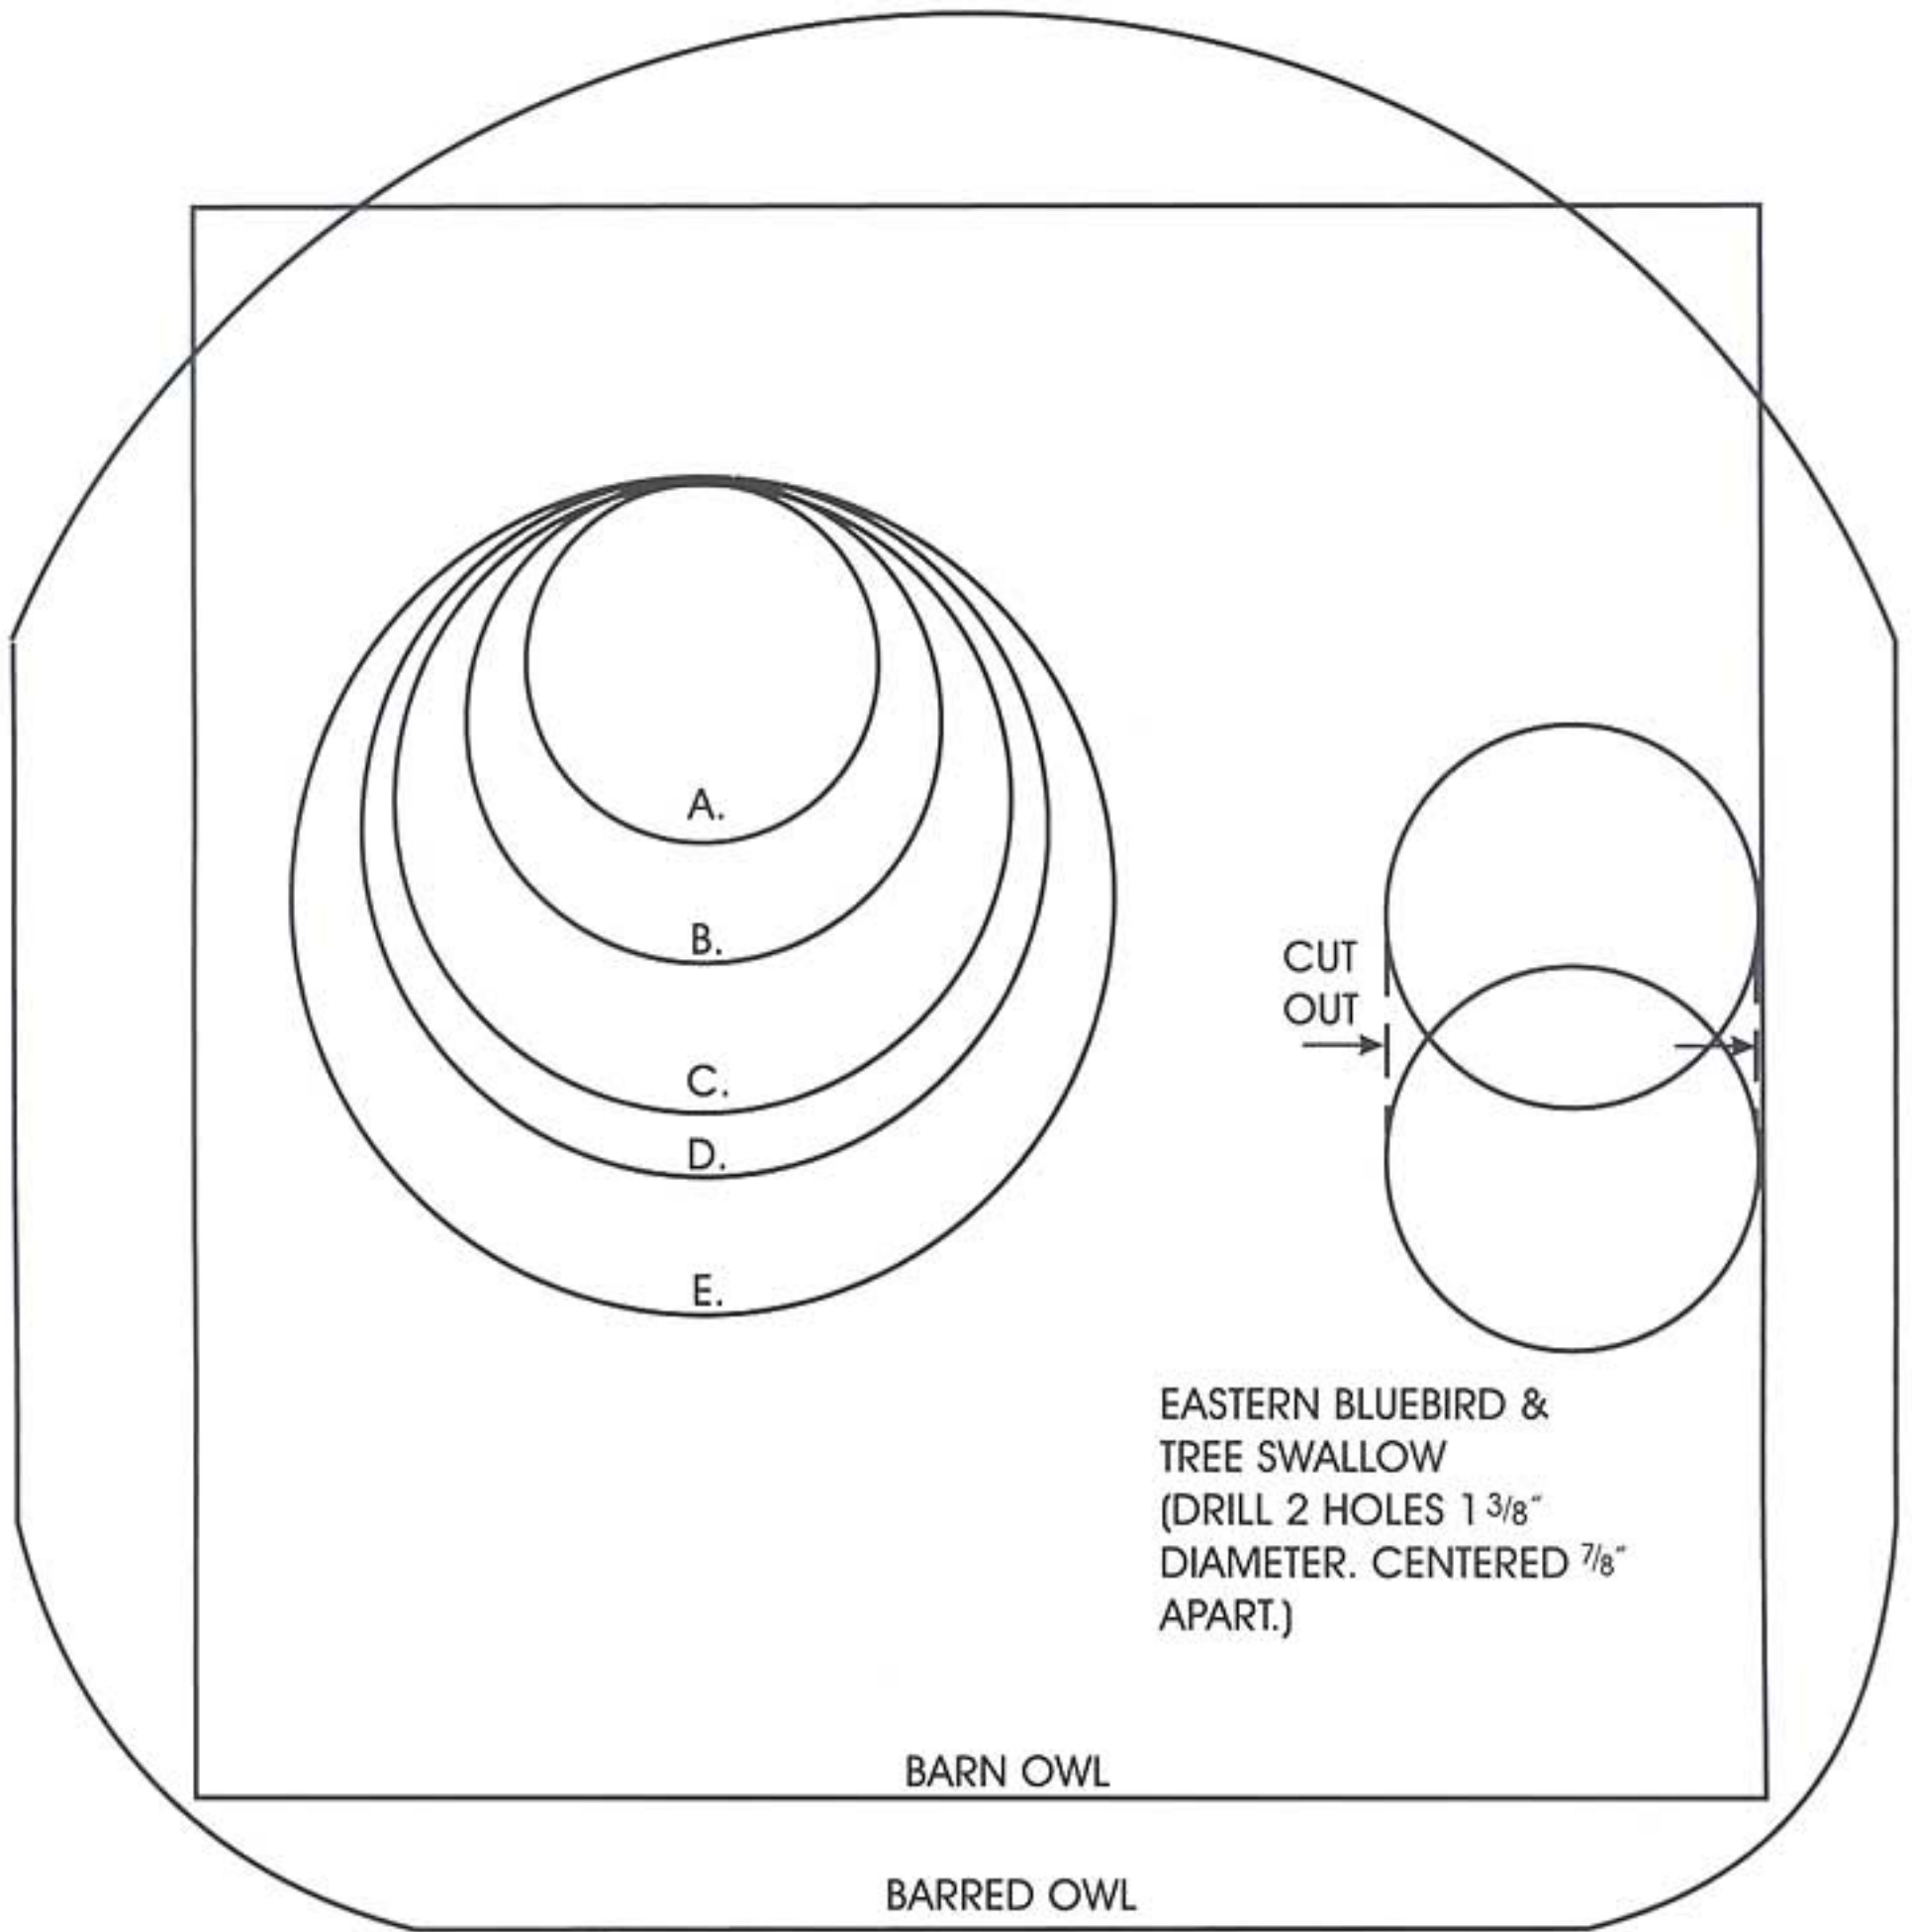

Plan 24 Entrance Hole Sizes For Songbird, Woodpecker, & Squirrel Boxes

TRACE ONTO WOOD WITH CARBON PAPER

- A. HOUSE WREN, BLACK-CAPPED CHICKADEE, WHITE-BREASTED NUTHATCH, TUFTED TITMOUSE AND PROTHONOTARY WARBLER.
- B. GREAT CRESTED FLYCATCHER.
- C. PURPLE MARTIN
- D. COMMON FLICKER.
- E. GRAY AND FOX SQUIRREL, SCREECH-OWL, AND AMERICAN KESTREL