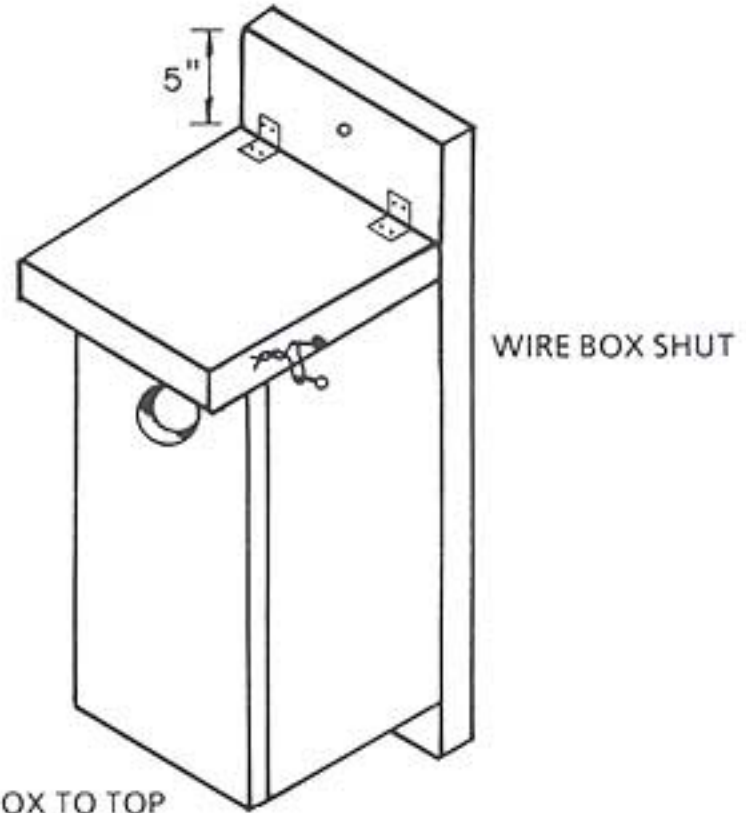

# Plan 9 Northern Flicker Nest Box

HINGE OR CLEAT  
ROOF FOR CLEANING

FILL BOX TO TOP  
WITH SAWDUST

LUMBER: ONE 2" X 8" X 12'0"