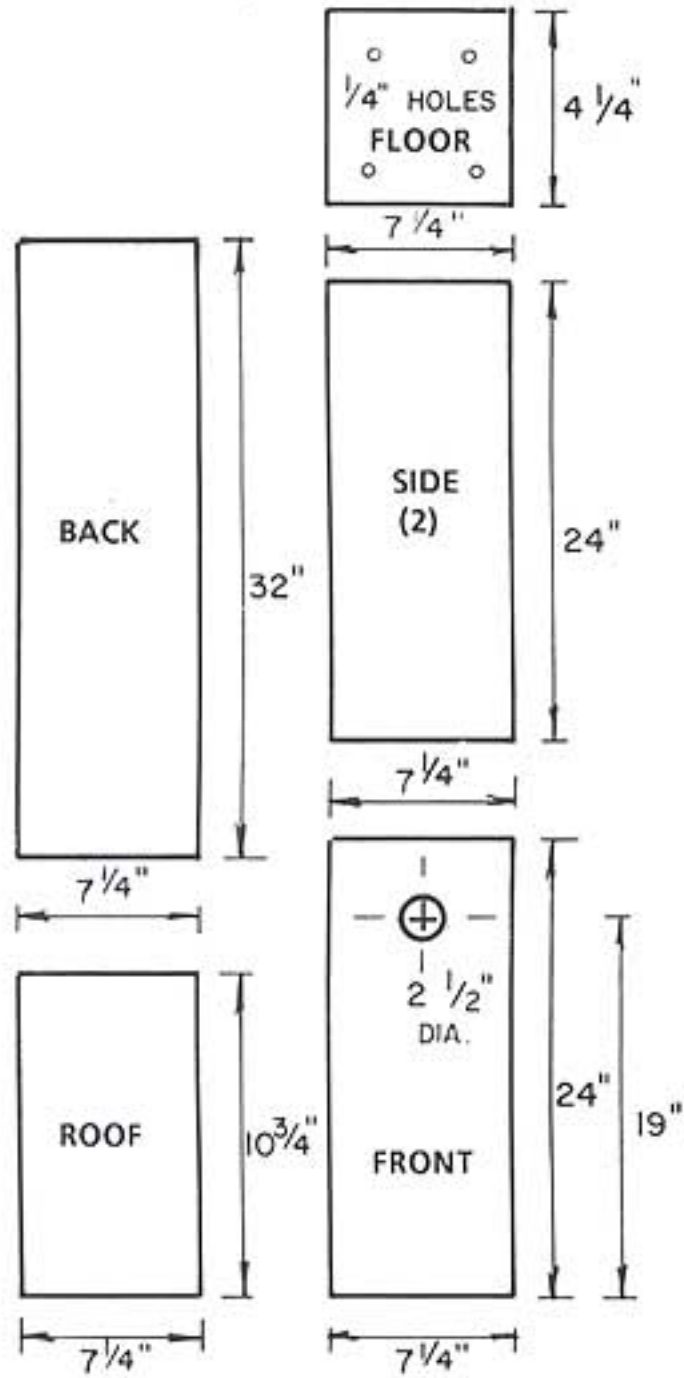

# Plan 9 Northern Flicker Nest Box

HINGE OR CLEAT  
ROOF FOR CLEANING

FILL BOX TO TOP  
WITH SAWDUST

LUMBER: ONE 2" X 8" X 12'0"