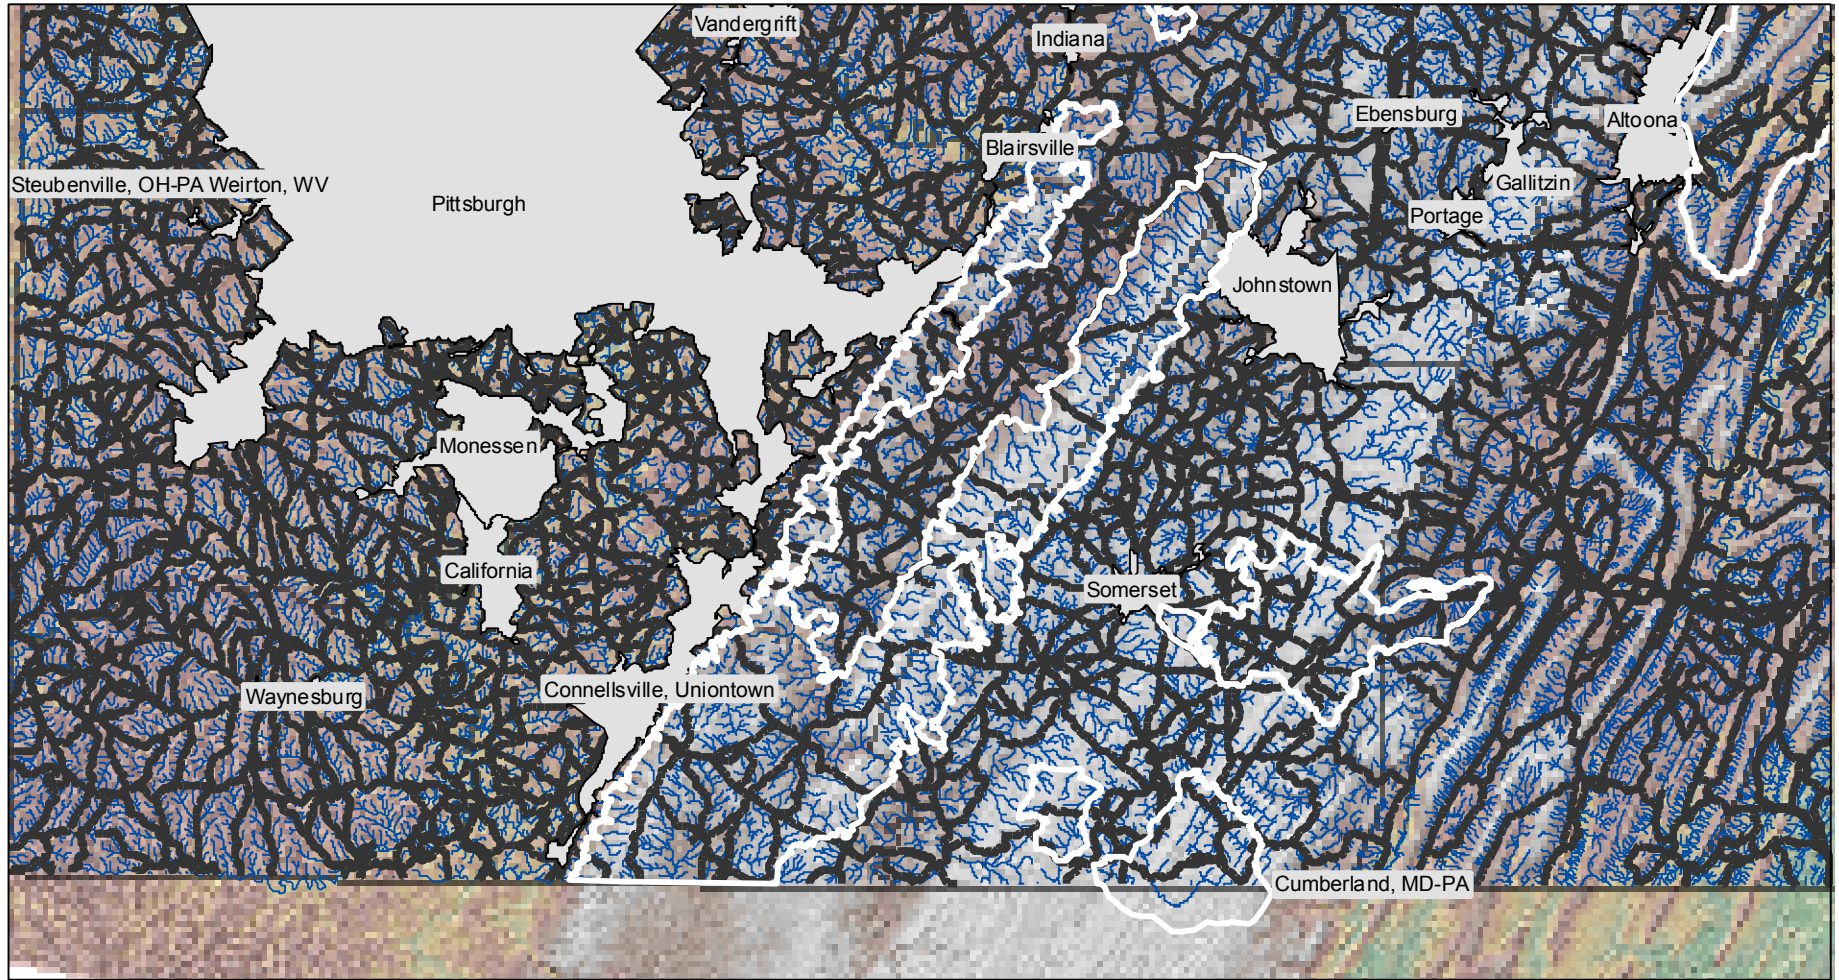

Chestnut Ridge / Laurel Ridge IMA

Legend

-  PaUrbanAreas2010_01
-  State Roads
-  Important Mammal Area Boundary
-  Streams