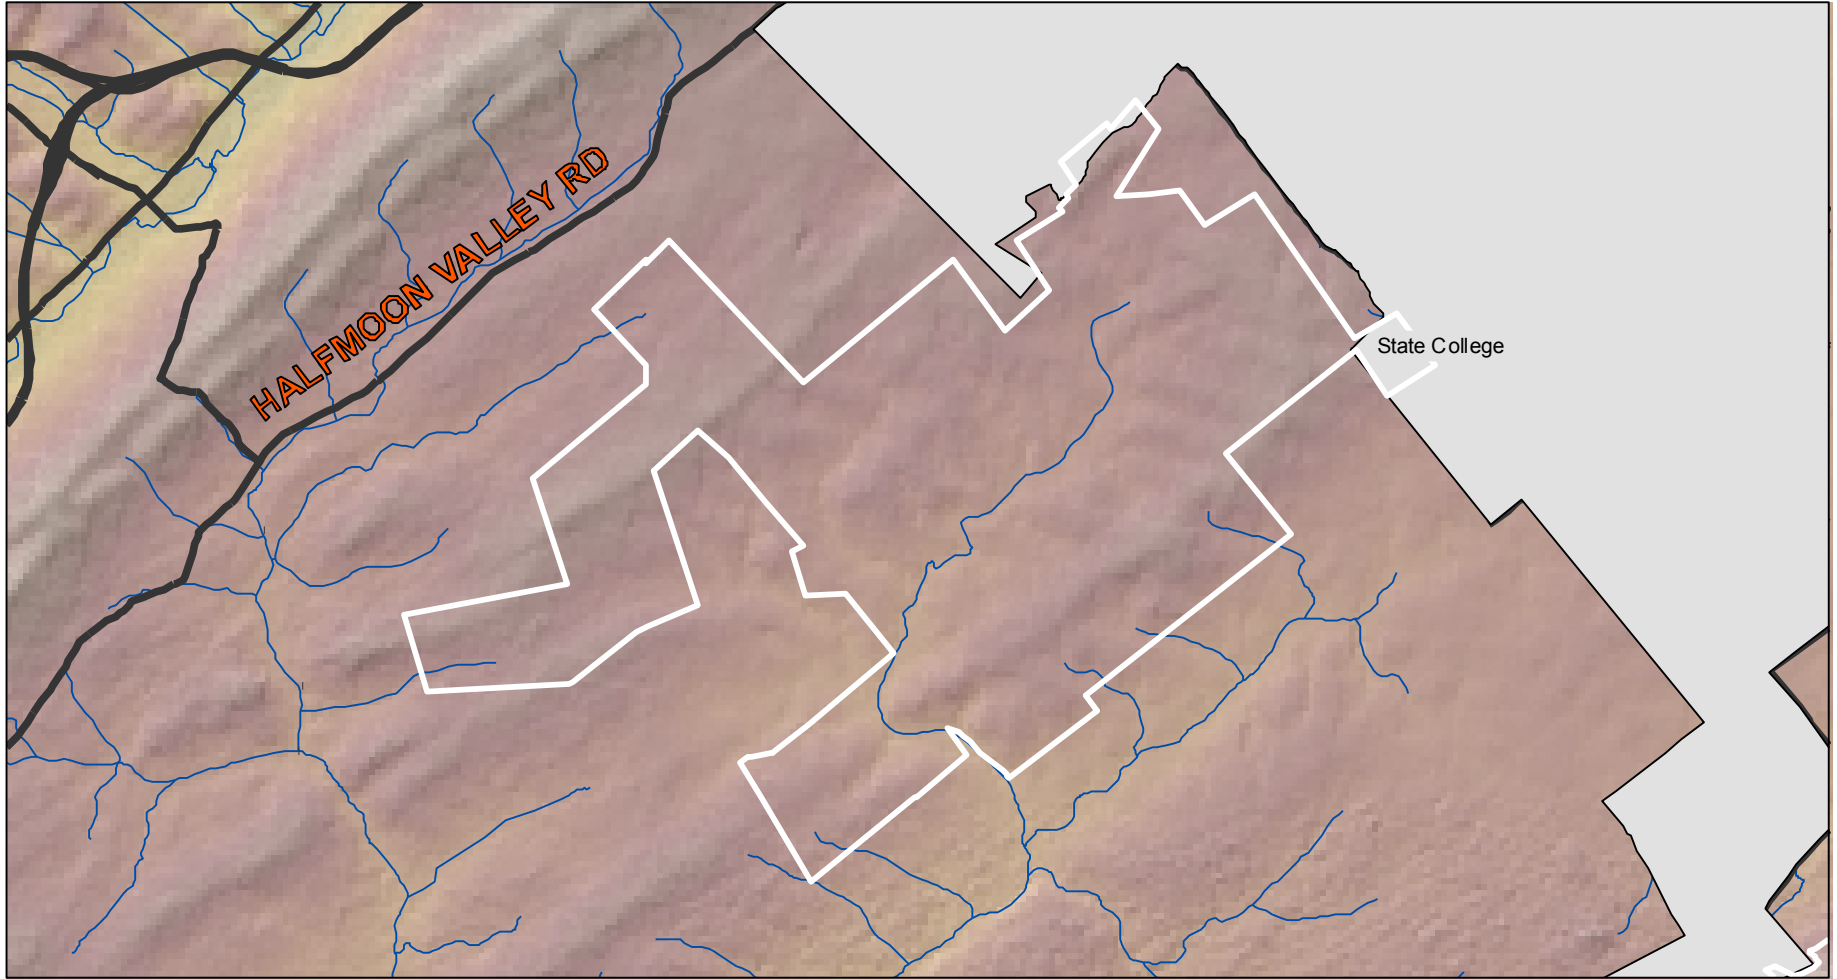

# The Barrens (SGL 176) IMA

## Legend

-  PaUrbanAreas2010\_01
-  State Roads
-  Important Mammal Area Boundary
-  Streams