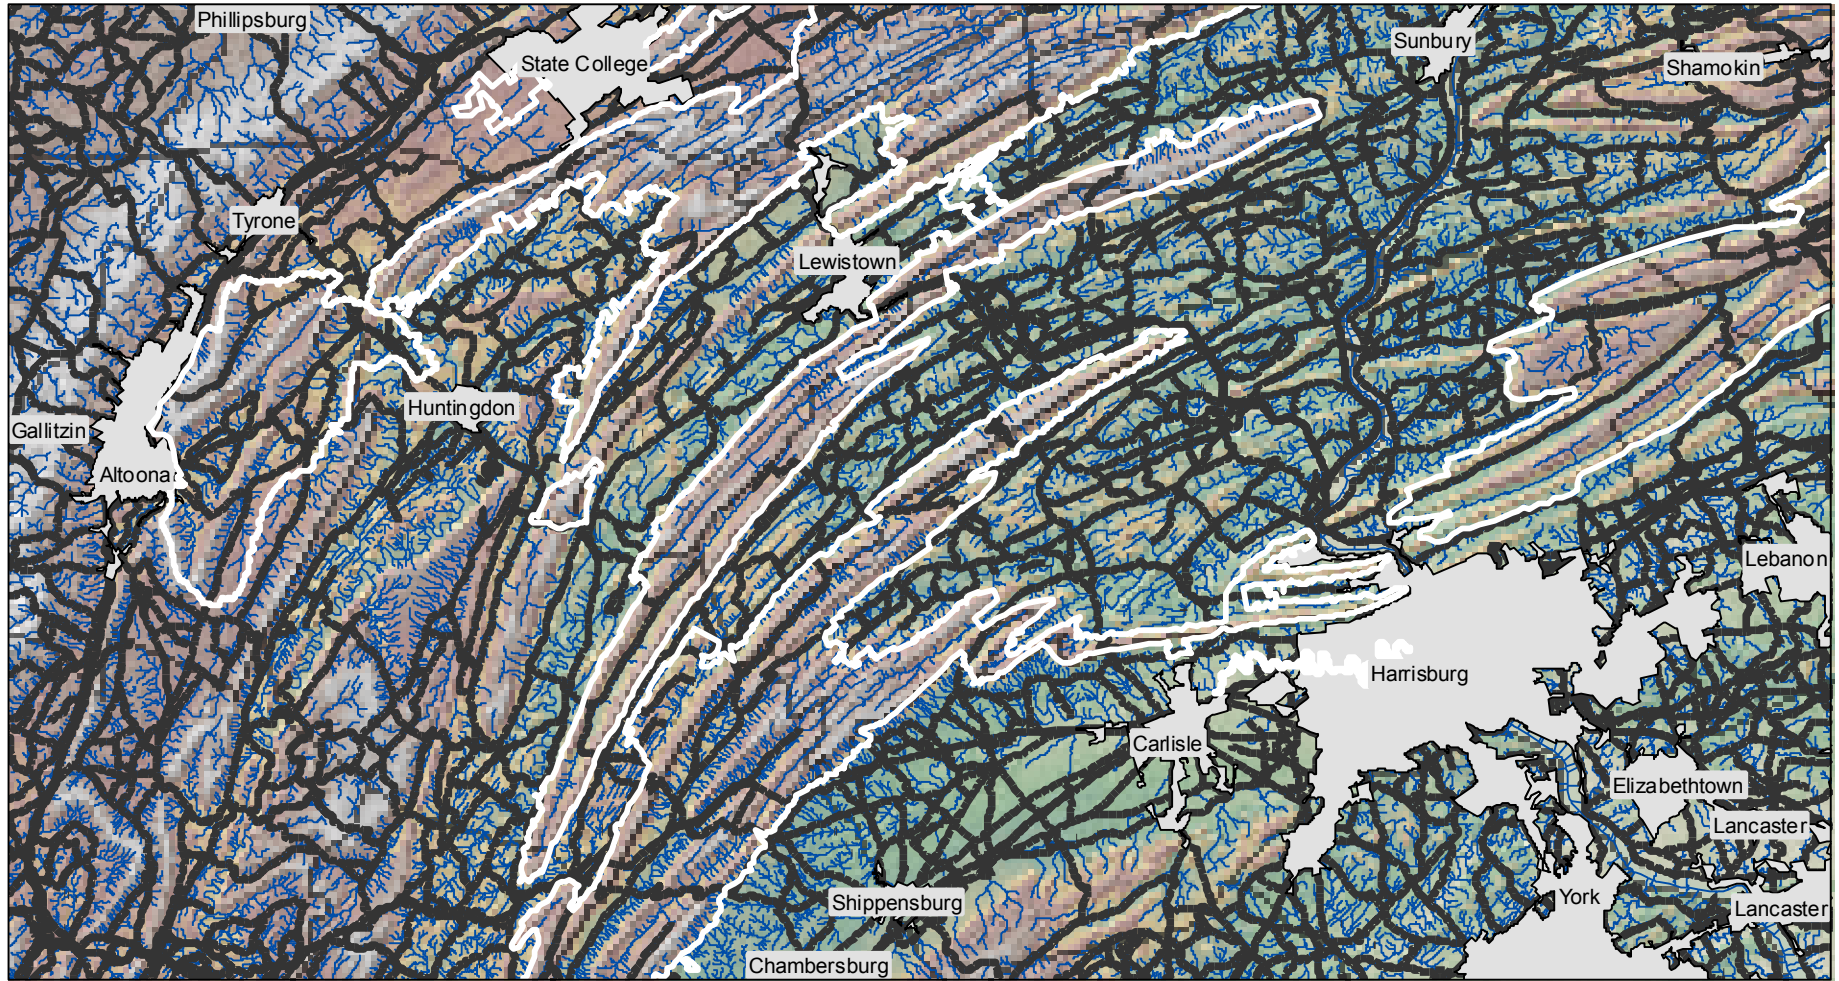

Blacklog Mountain IMA

Legend

-  PaUrbanAreas2010_01
-  State Roads
-  Important Mammal Area Boundary
-  Streams