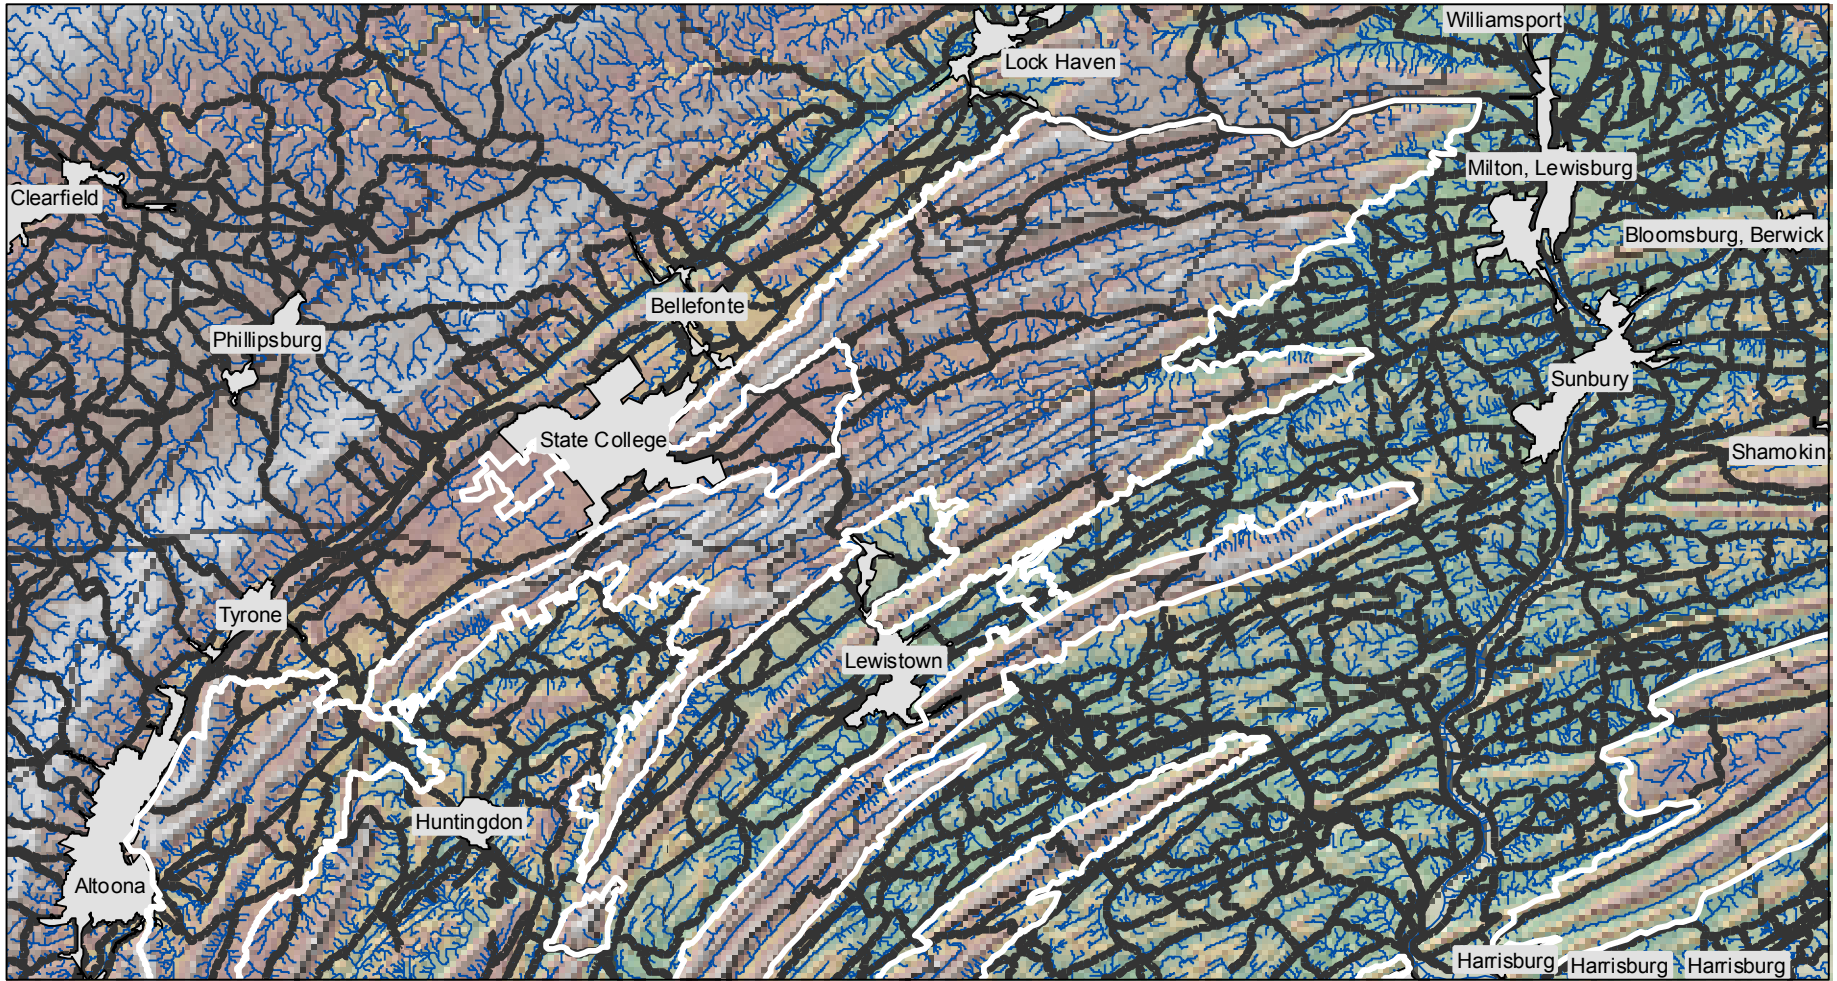

# Central Mountains IMA

## Legend

-  PaUrbanAreas2010\_01
-  State Roads
-  Important Mammal Area Boundary
-  Streams