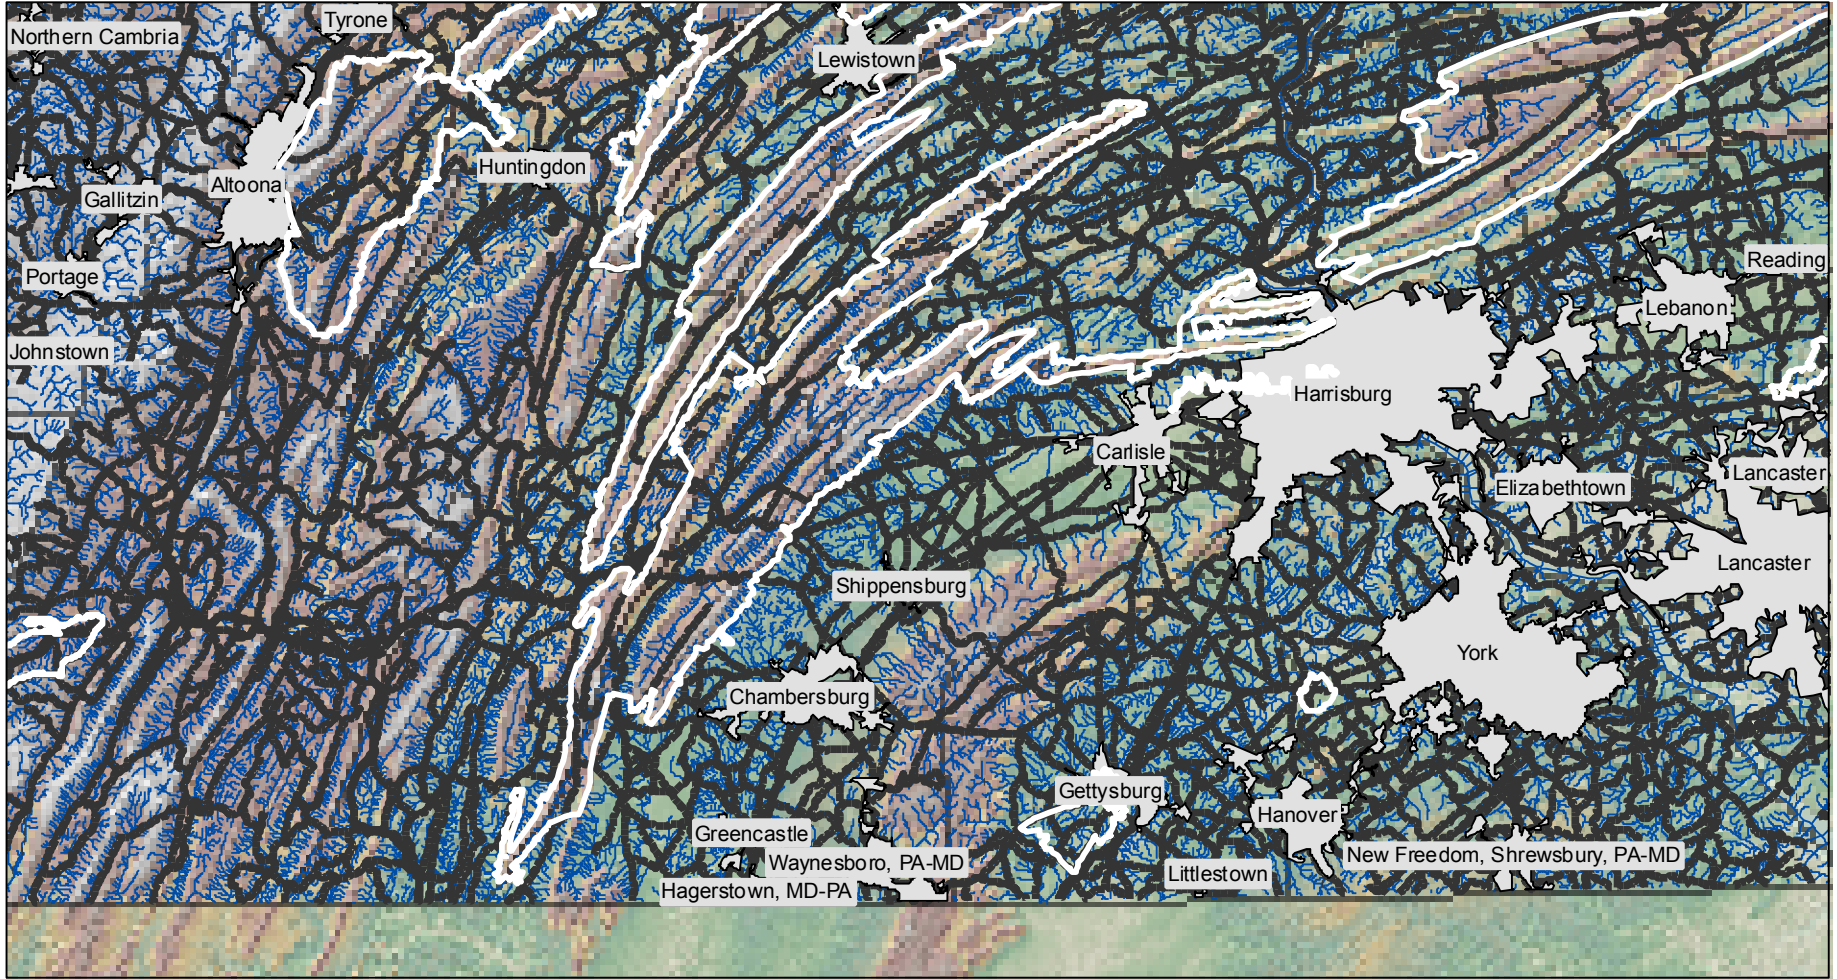

# Tuscarora / Blue Mountain South IMA

**Legend**

- PaUrbanAreas2010\_01
- State Roads
- Important Mammal Area Boundary
- Streams