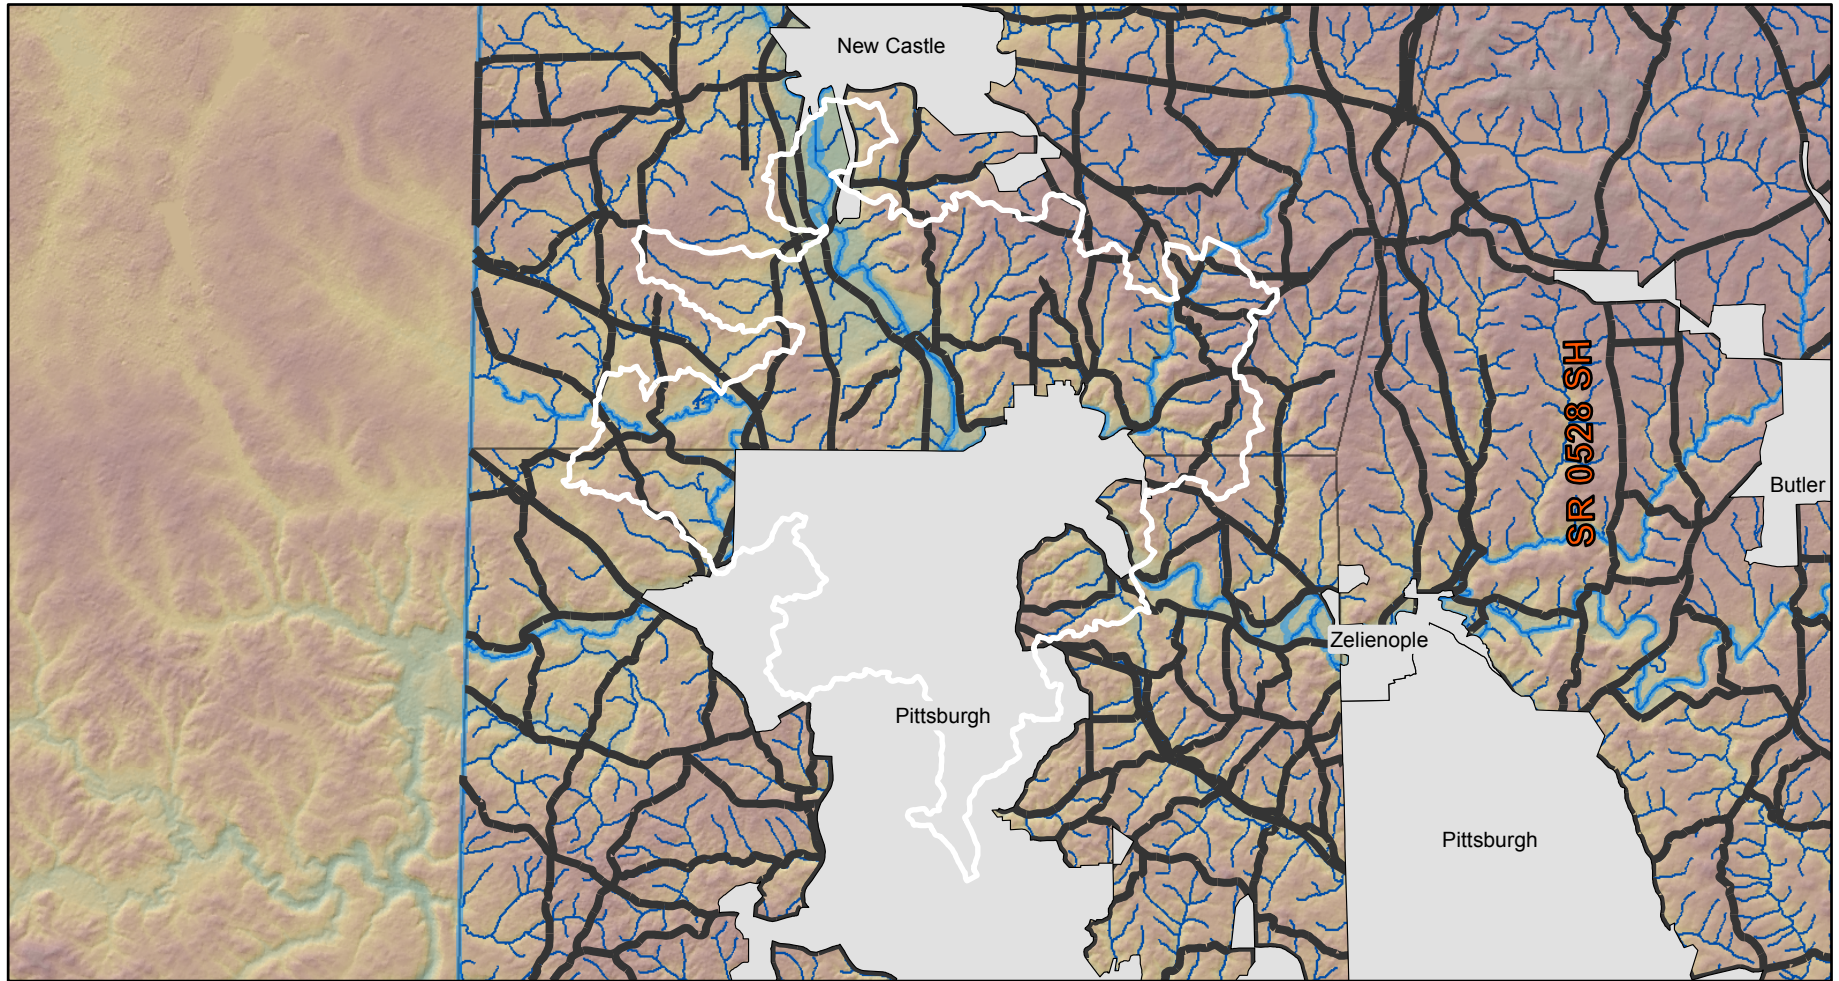

CS & M Mine IMA

Legend

-  PaUrbanAreas2010_01
-  State Roads
-  Important Mammal Area Boundary
-  Streams