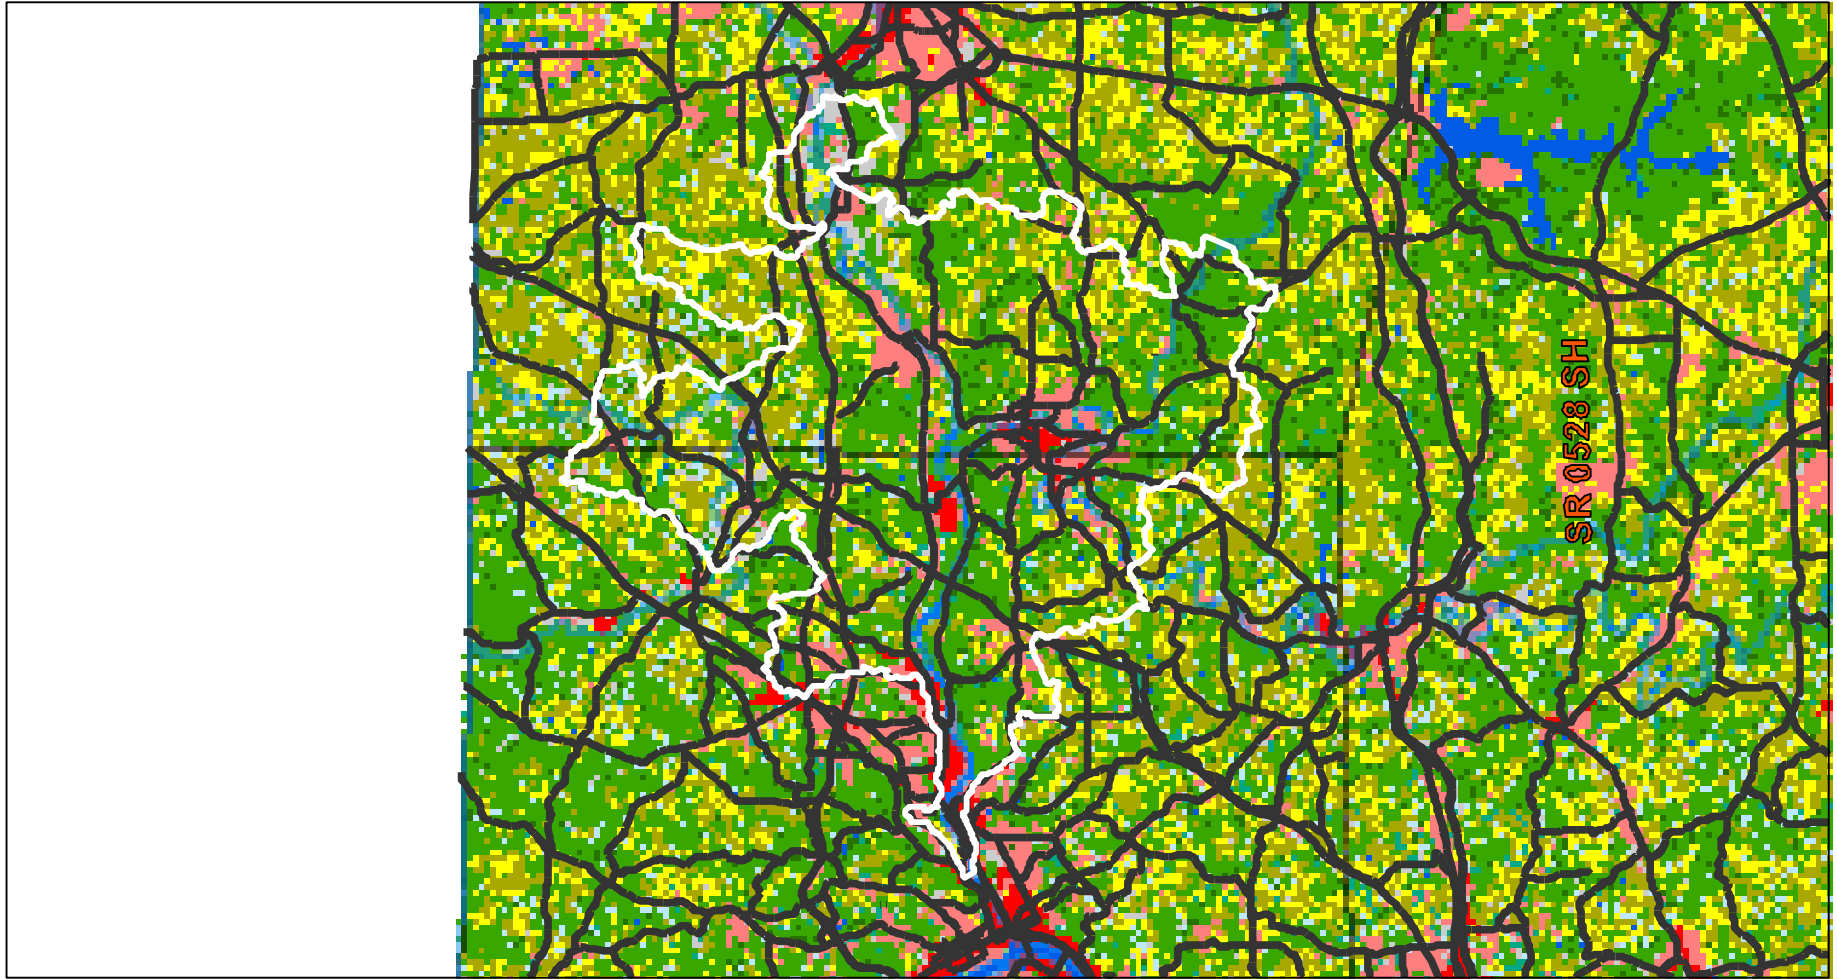

CS & M Mine IMA

Legend

 State Roads	 Open Water	 Mixed Forest
 Important Mammal Area Boundary	 Low Density Urban	 Deciduous Fores
	 High Density Urban	 Barren
	 Hay/Pastures	 Transitional
	 Row Crops	 Beach
	 Conifer Forest	