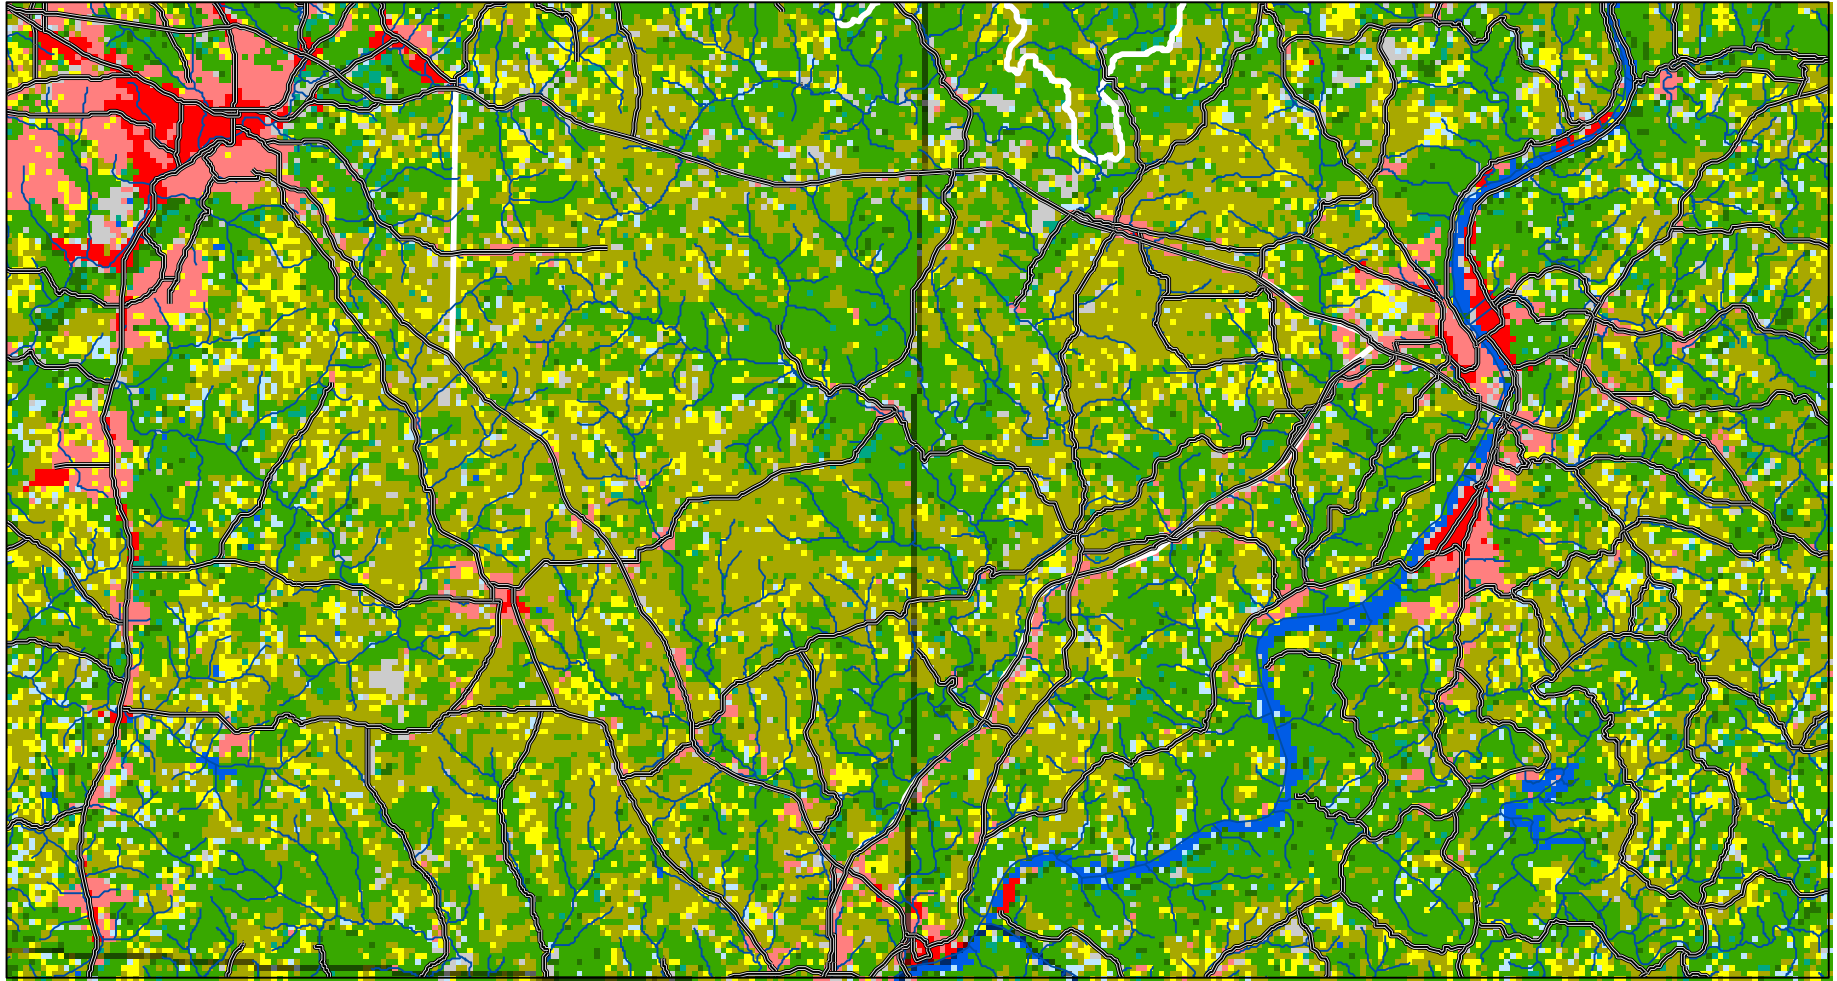

Long Run Mine IMA

Legend

	Important Mammal Area Boundary		Open Water		Mixed Forest
	Streams		Low Density Urban		Deciduous Forest
	Major Roads		High Density Urban		Barren
			Hay/Pastures		Transitional
			Row Crops		Beach
			Conifer Forest		