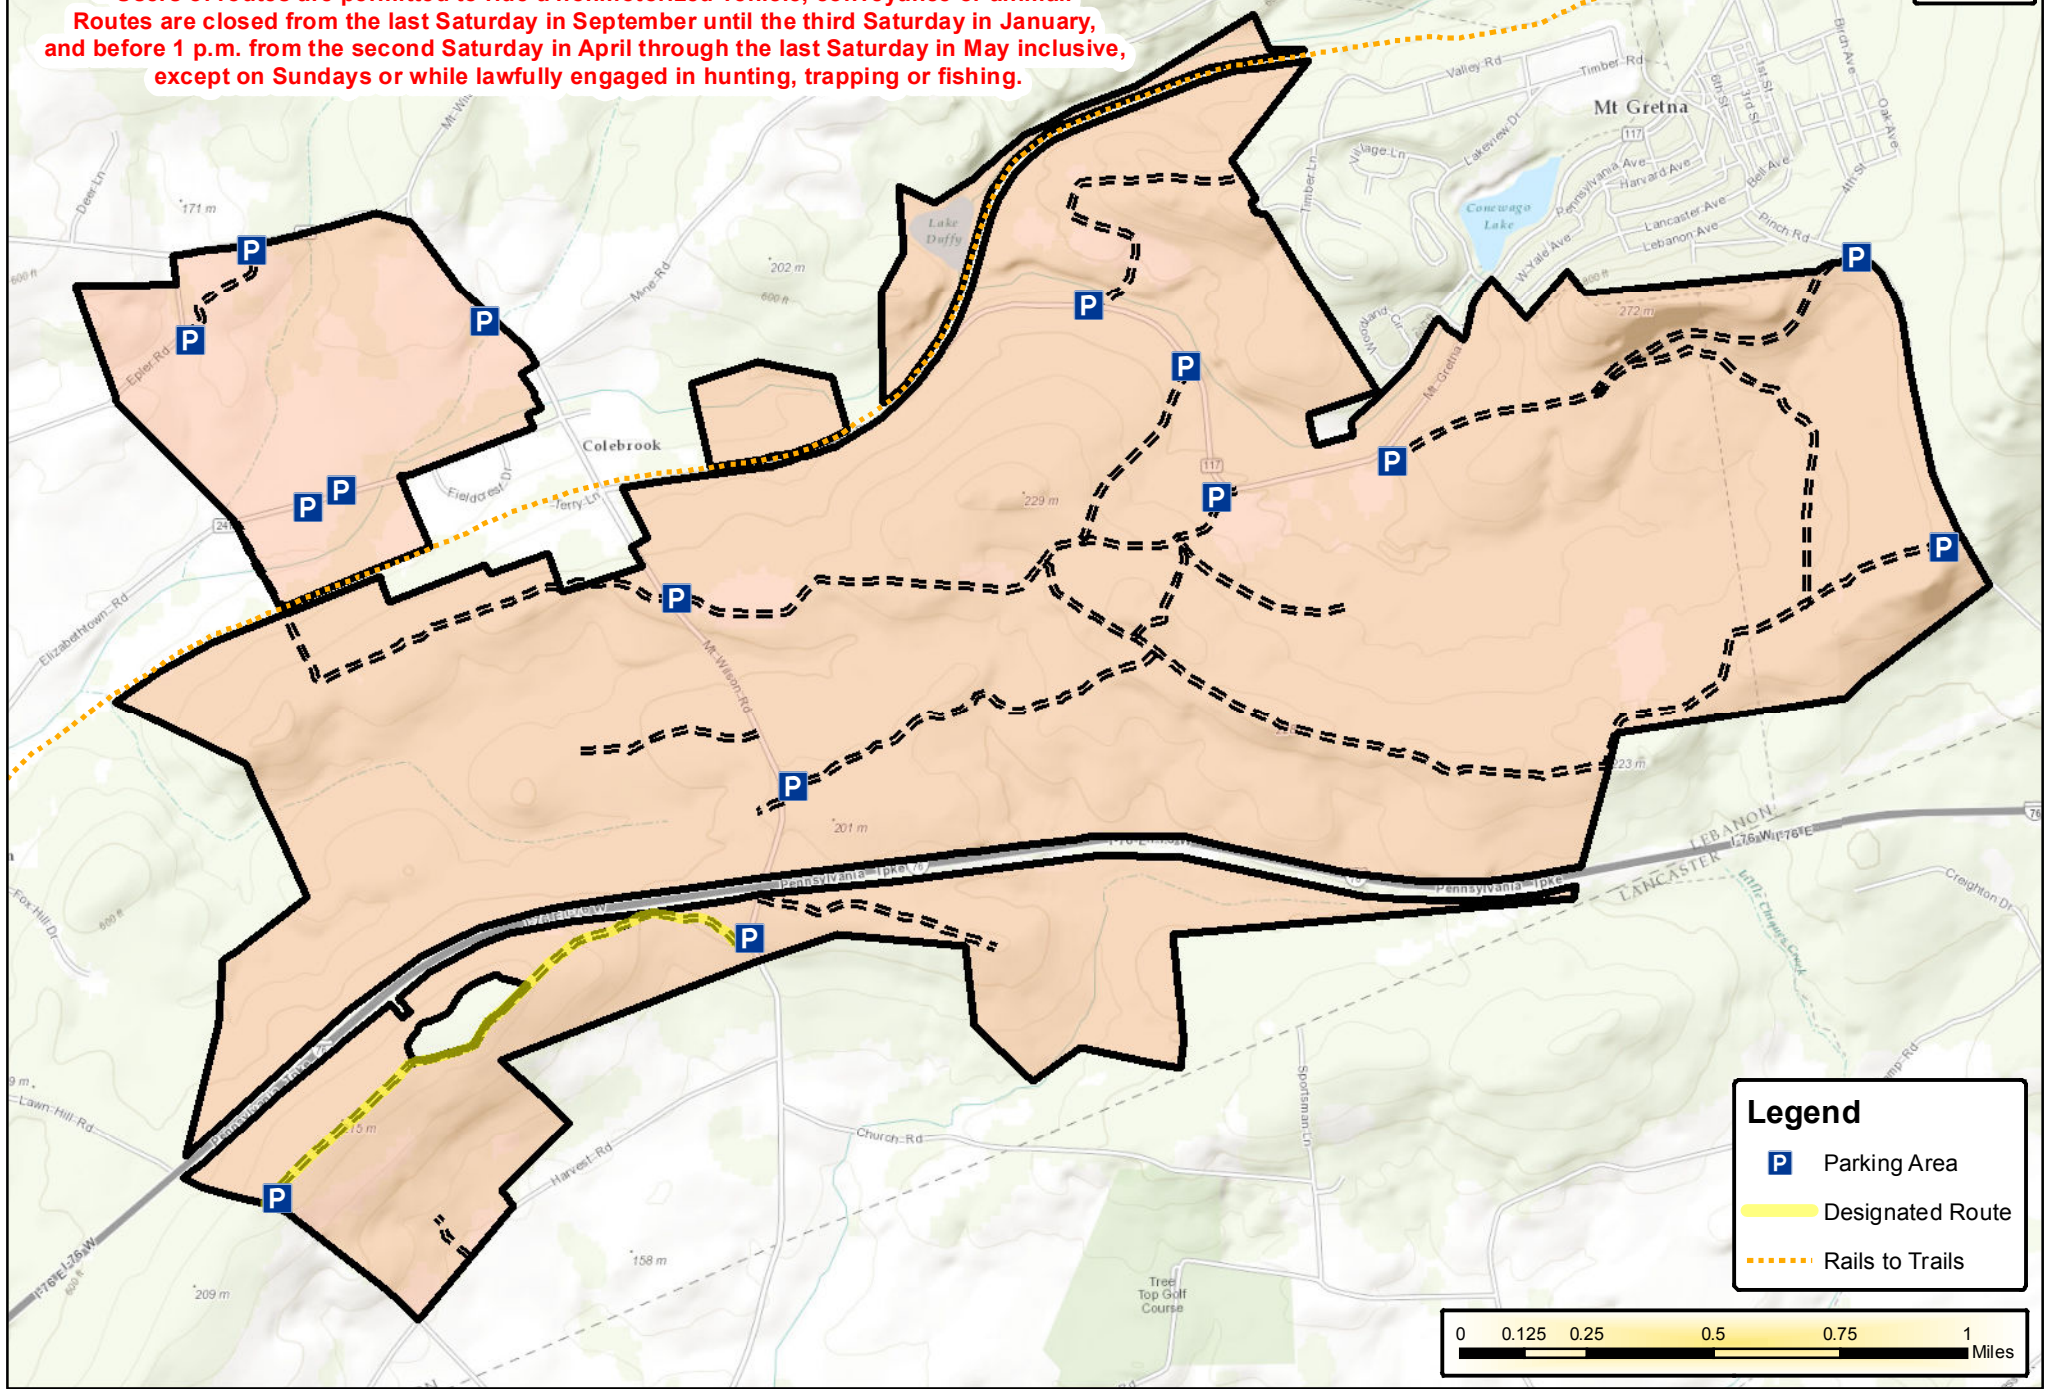

# SGL 145 Designated Route

**\*\*Users of routes are permitted to ride a nonmotorized vehicle, conveyance or animal. Routes are closed from the last Saturday in September until the third Saturday in January, and before 1 p.m. from the second Saturday in April through the last Saturday in May inclusive, except on Sundays or while lawfully engaged in hunting, trapping or fishing.**

**Legend**

- Parking Area
- Designated Route
- Rails to Trails