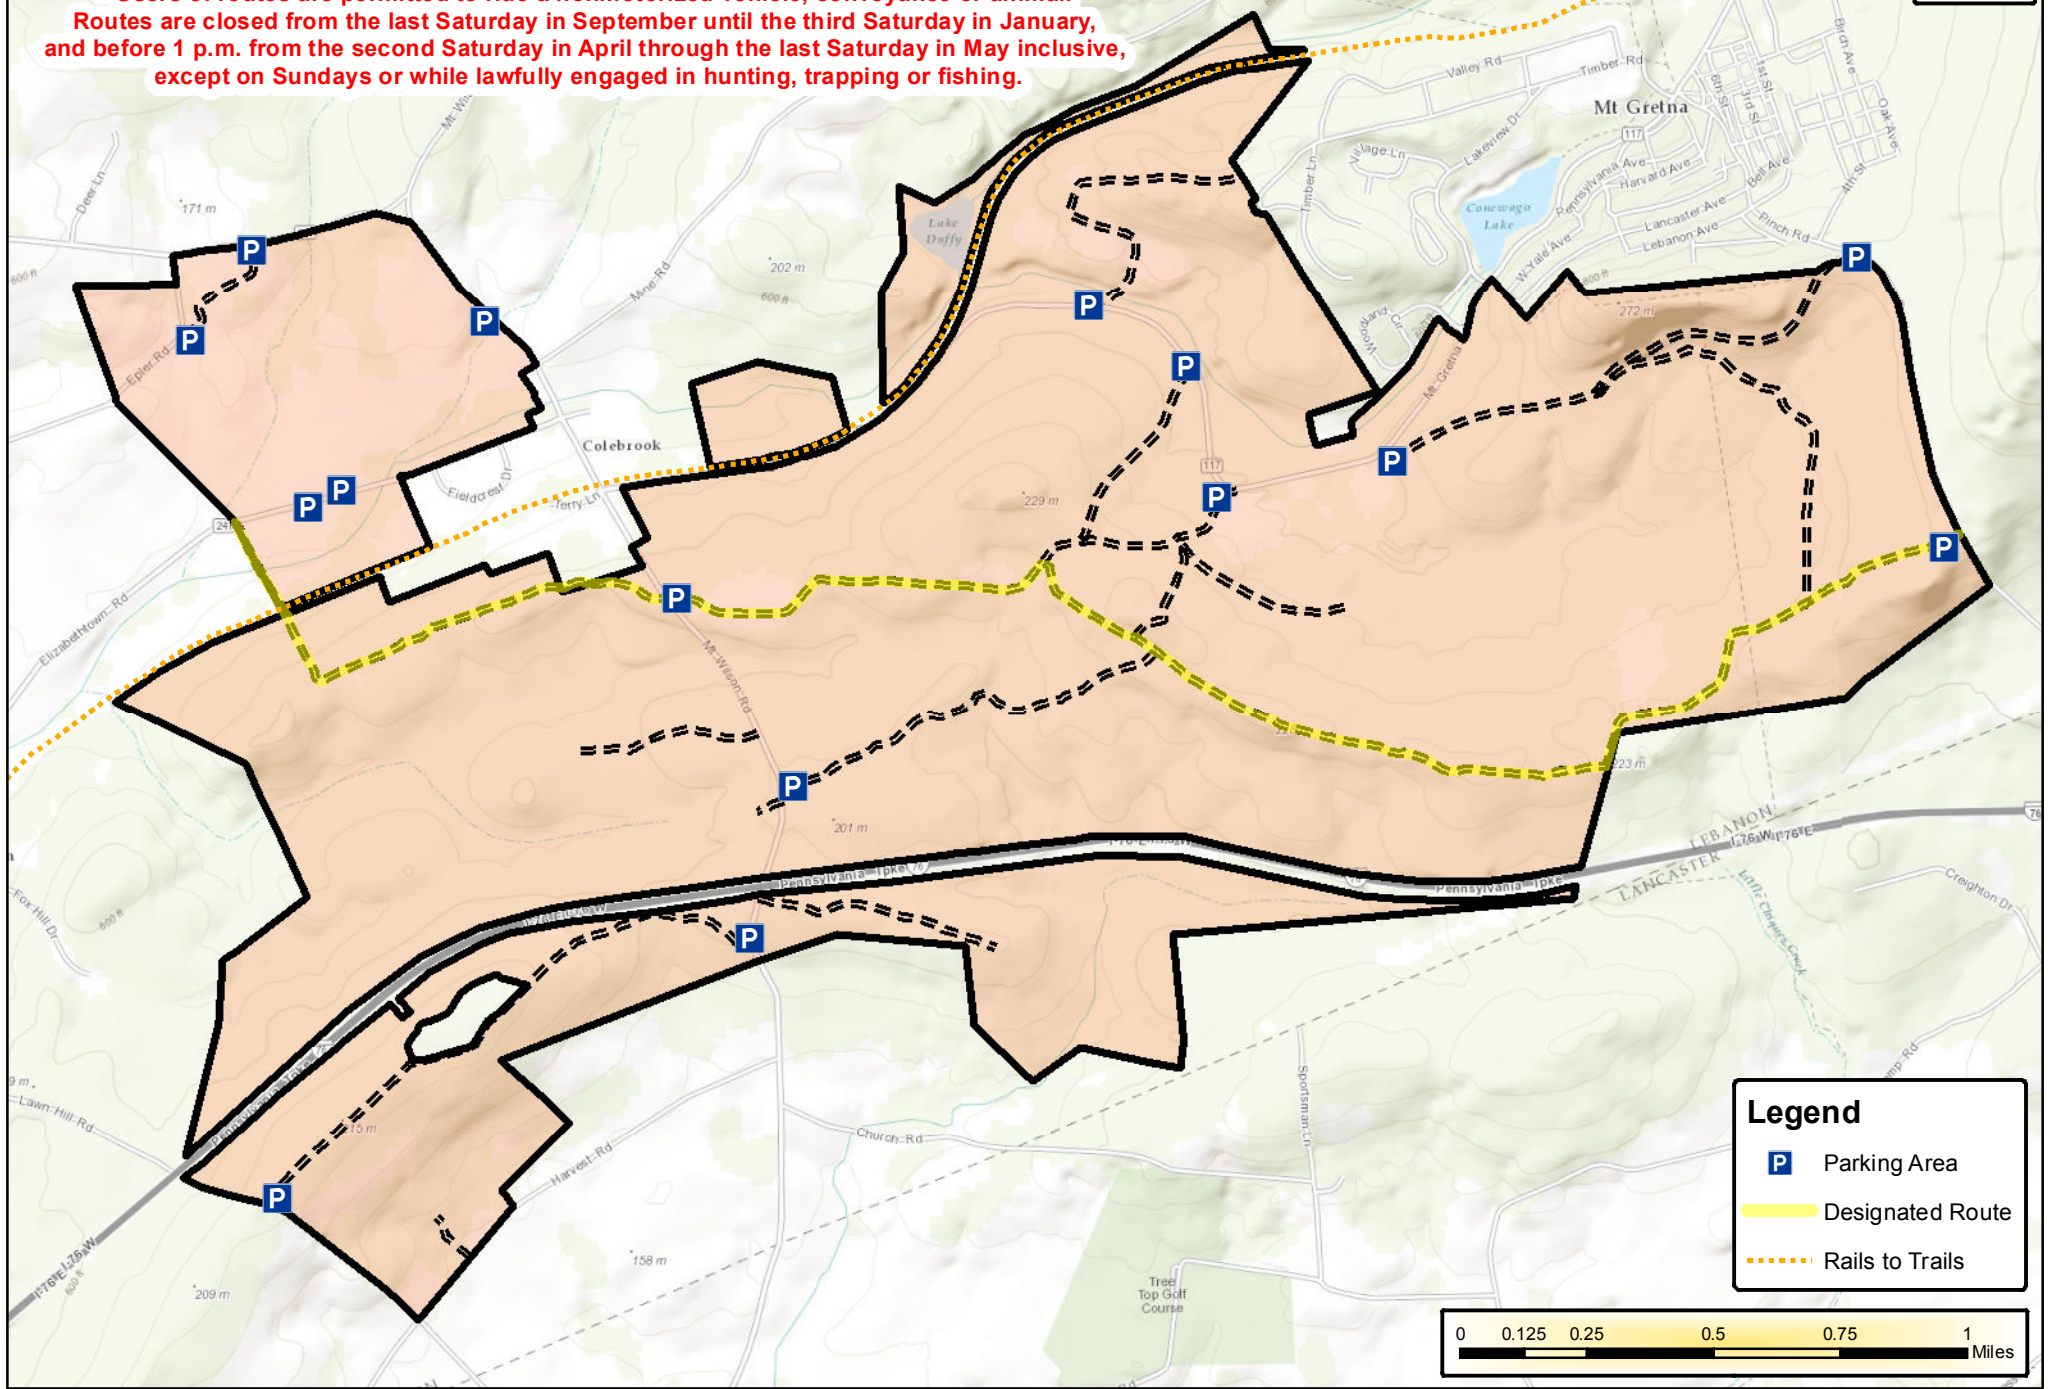

# SGL 145 Designated Route

**\*\*Users of routes are permitted to ride a nonmotorized vehicle, conveyance or animal. Routes are closed from the last Saturday in September until the third Saturday in January, and before 1 p.m. from the second Saturday in April through the last Saturday in May inclusive, except on Sundays or while lawfully engaged in hunting, trapping or fishing.**

**Legend**

- Parking Area
- Designated Route
- Rails to Trails