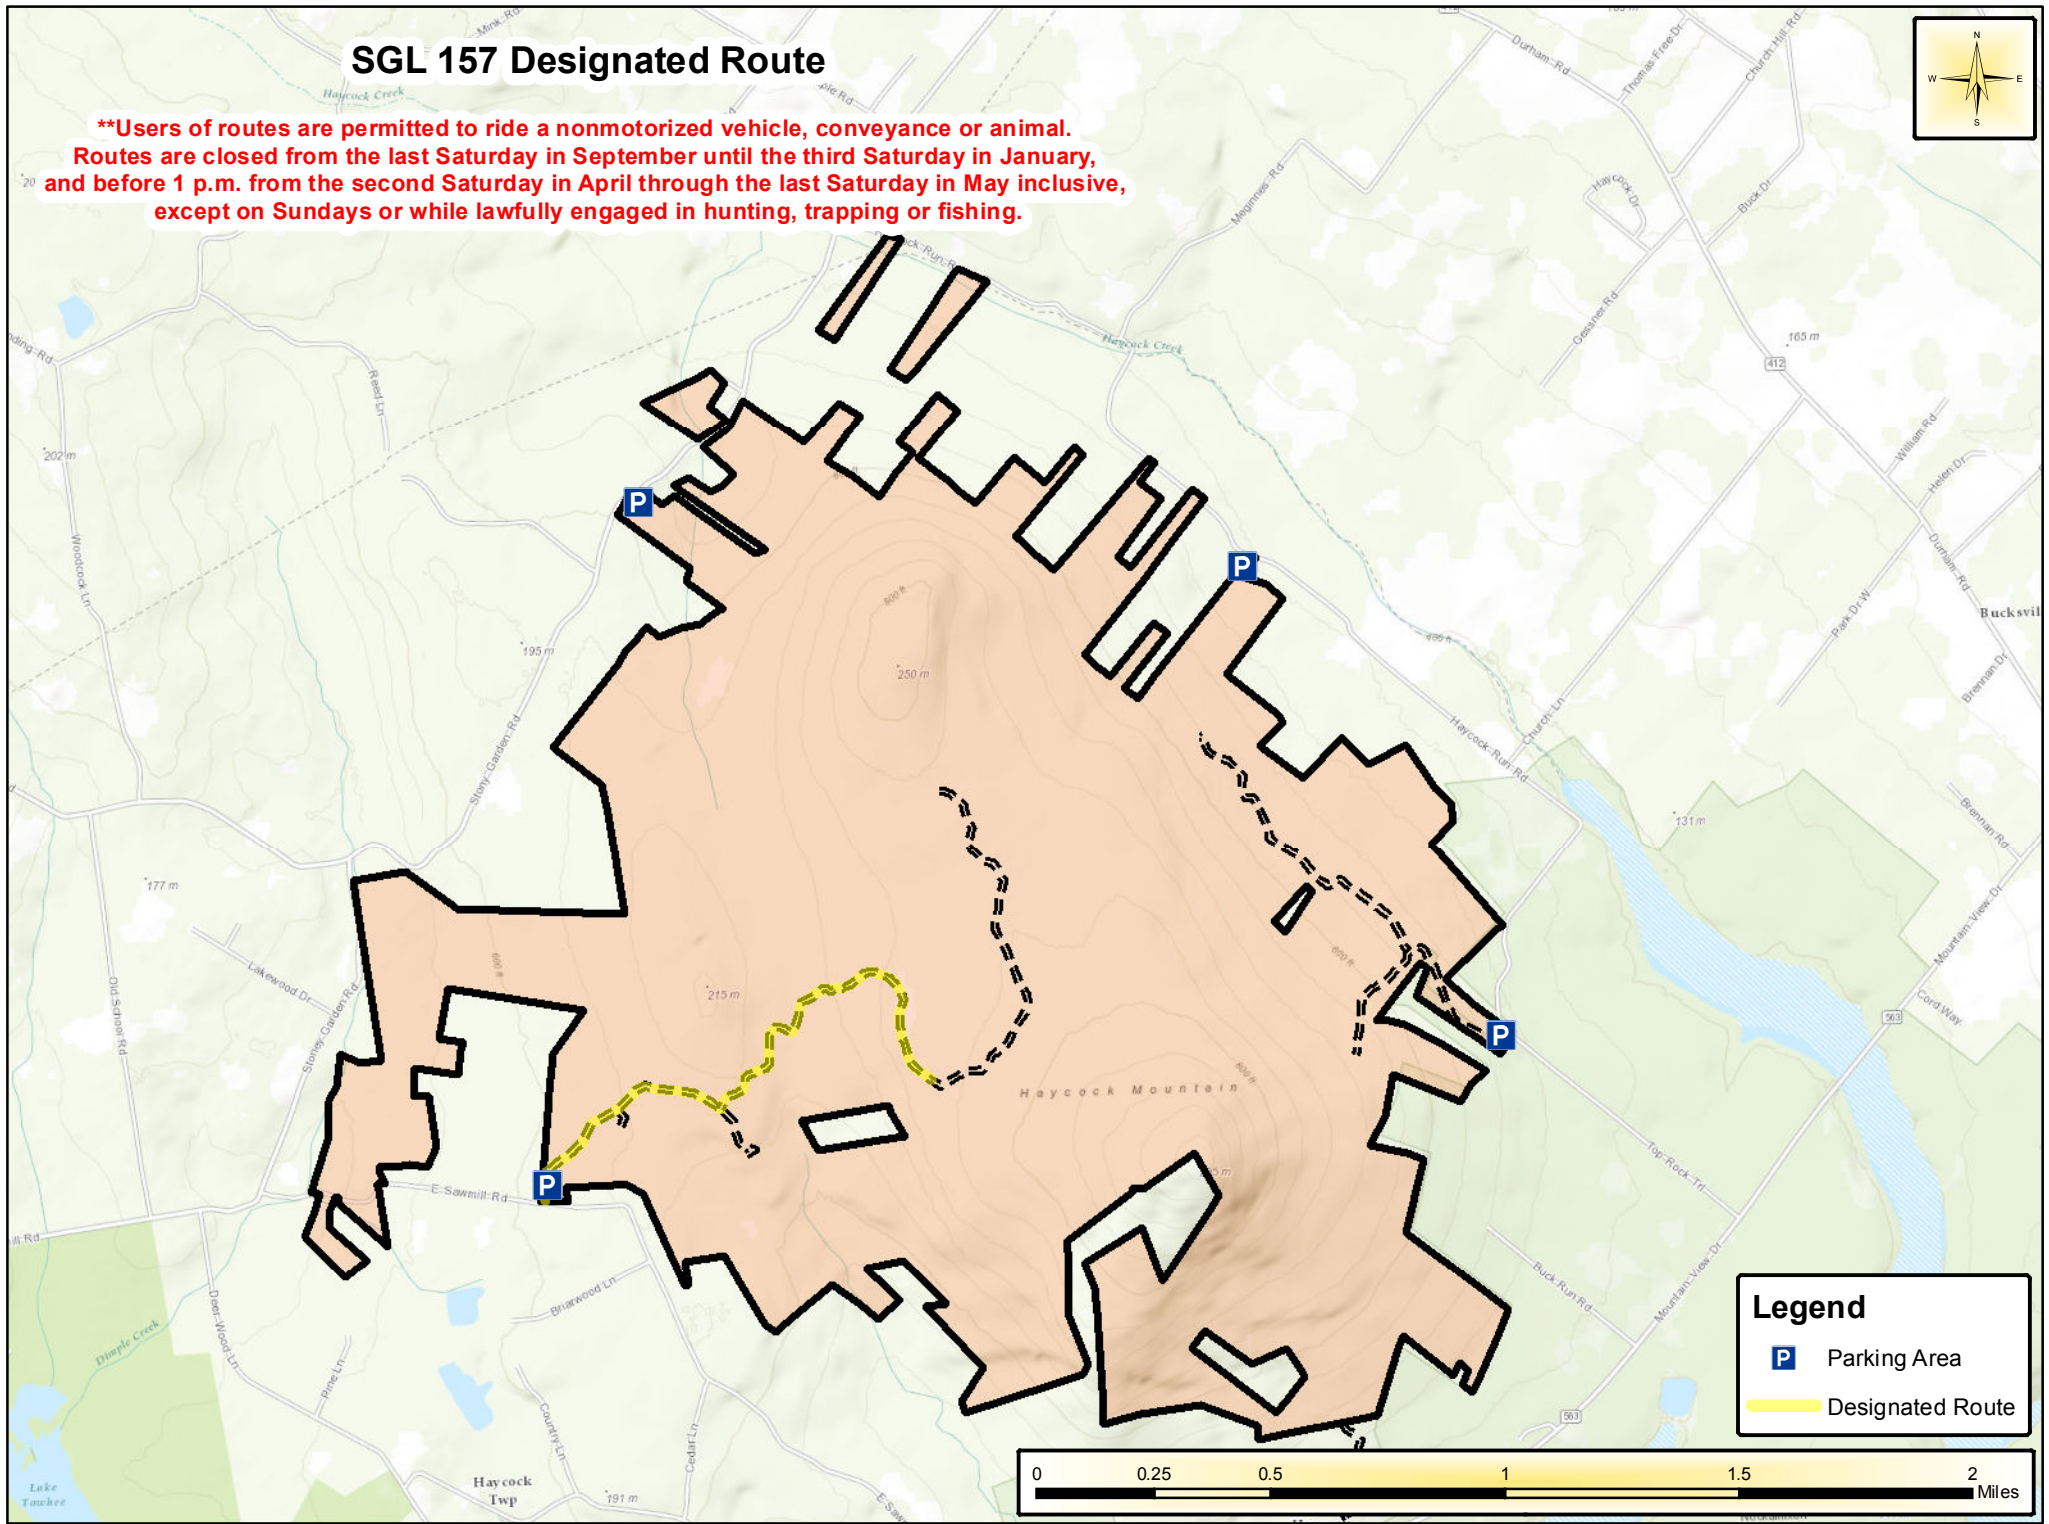

SGL 157 Designated Route

****Users of routes are permitted to ride a nonmotorized vehicle, conveyance or animal.
Routes are closed from the last Saturday in September until the third Saturday in January,
and before 1 p.m. from the second Saturday in April through the last Saturday in May inclusive,
except on Sundays or while lawfully engaged in hunting, trapping or fishing.**

Legend

- Parking Area
- Designated Route