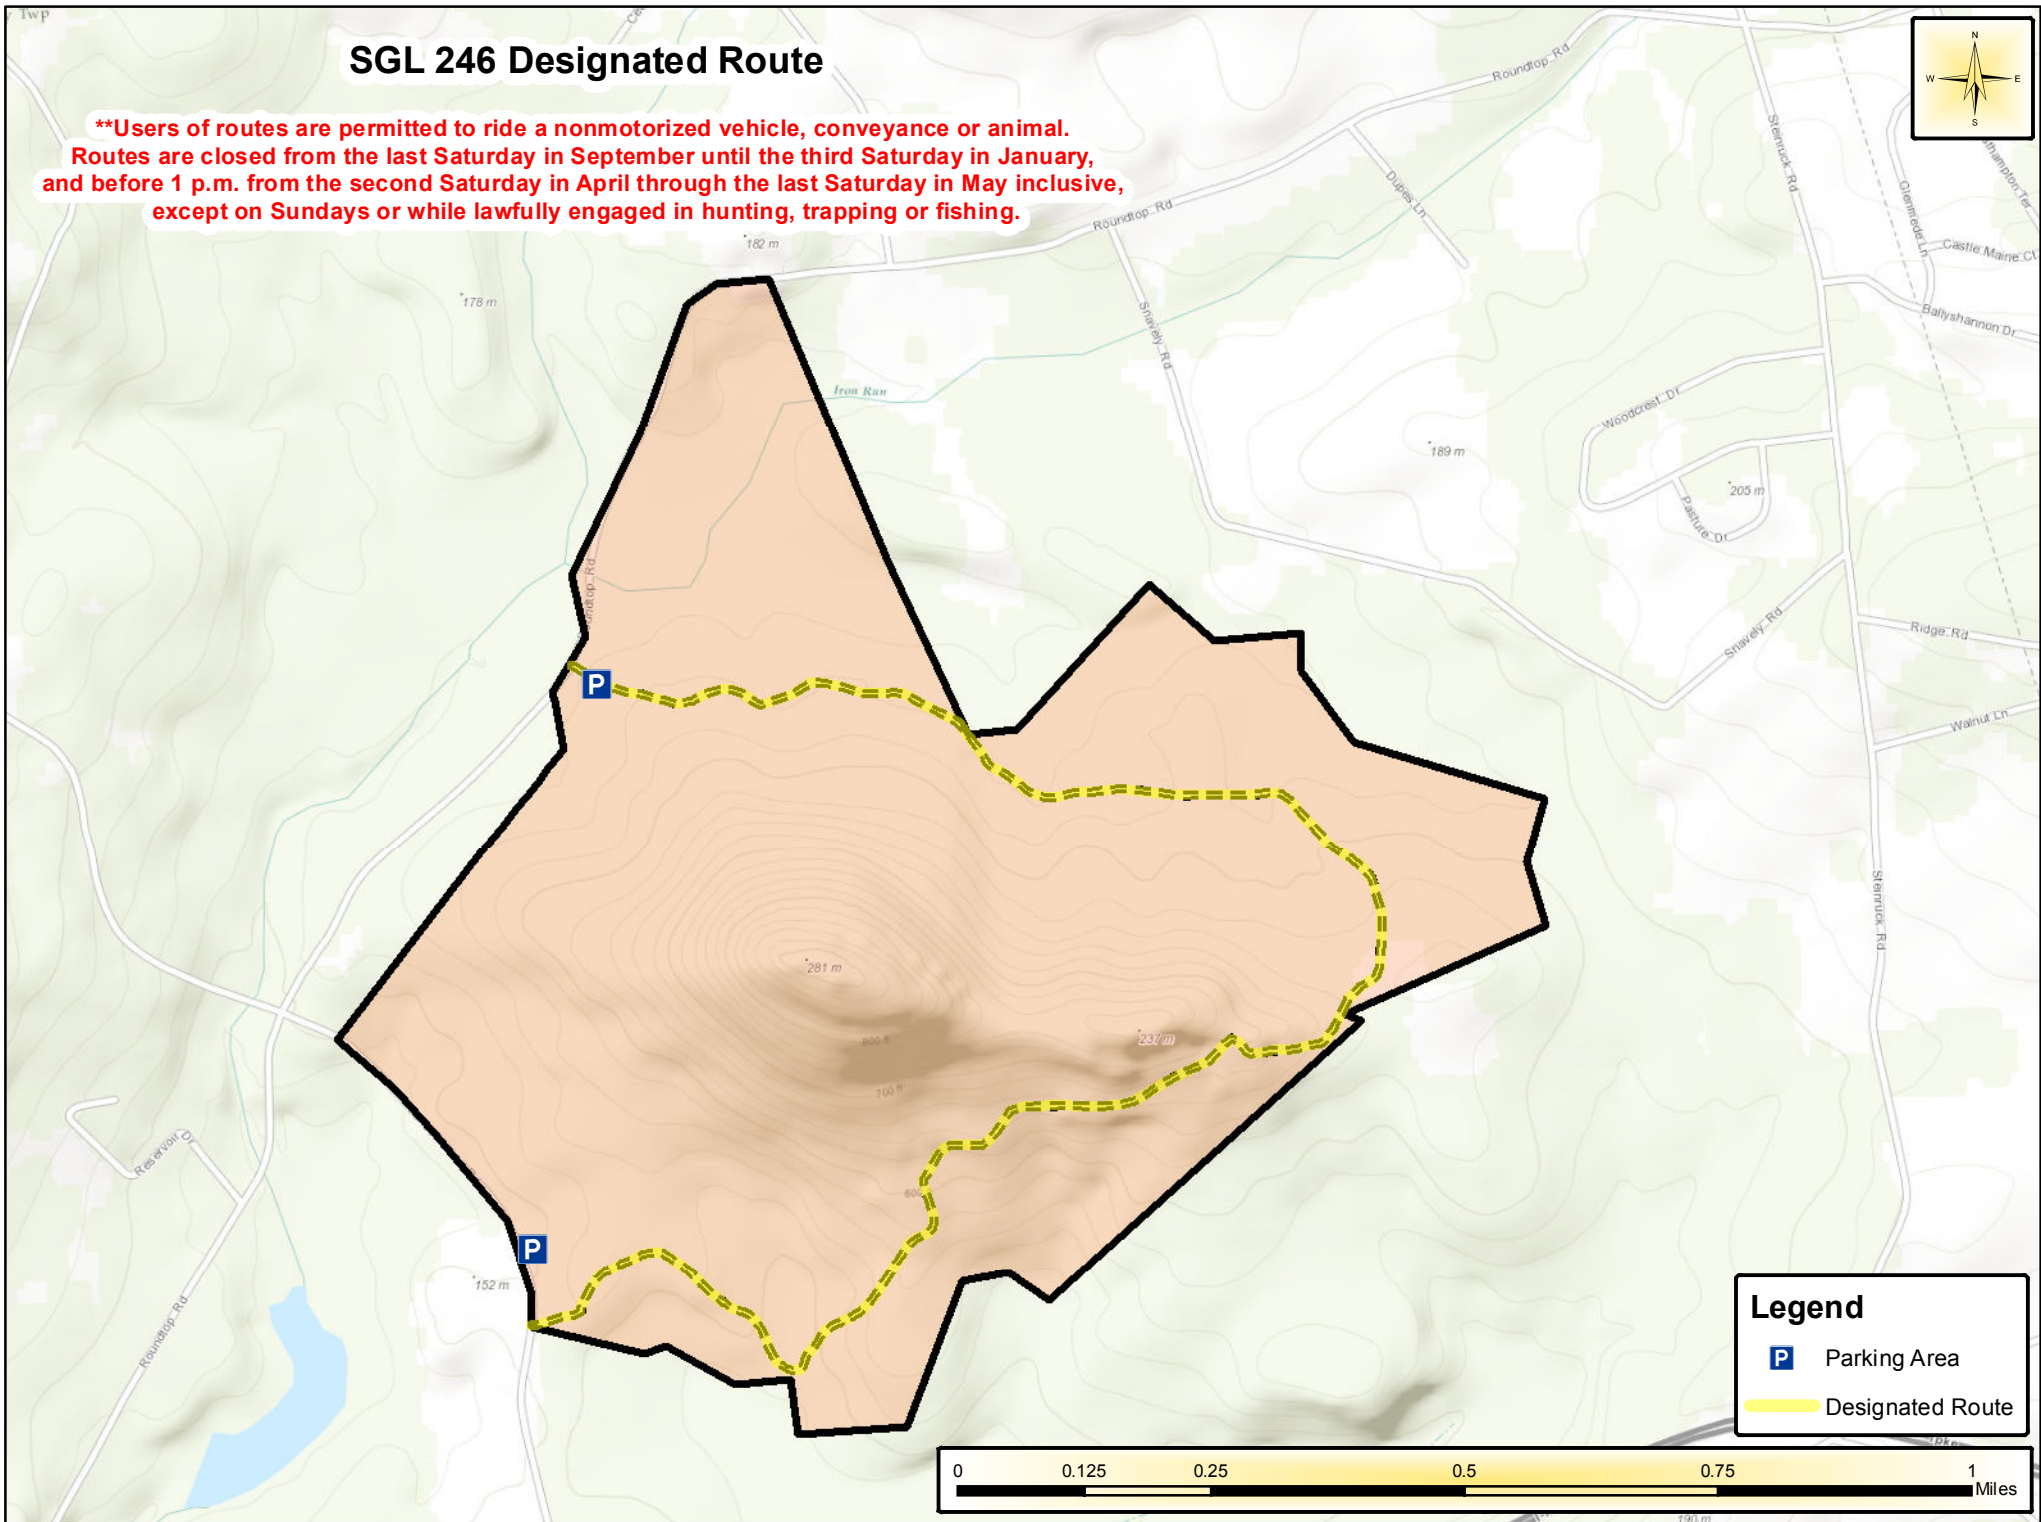

SGL 246 Designated Route

****Users of routes are permitted to ride a nonmotorized vehicle, conveyance or animal.
Routes are closed from the last Saturday in September until the third Saturday in January,
and before 1 p.m. from the second Saturday in April through the last Saturday in May inclusive,
except on Sundays or while lawfully engaged in hunting, trapping or fishing.**

Legend

- Parking Area
- Designated Route