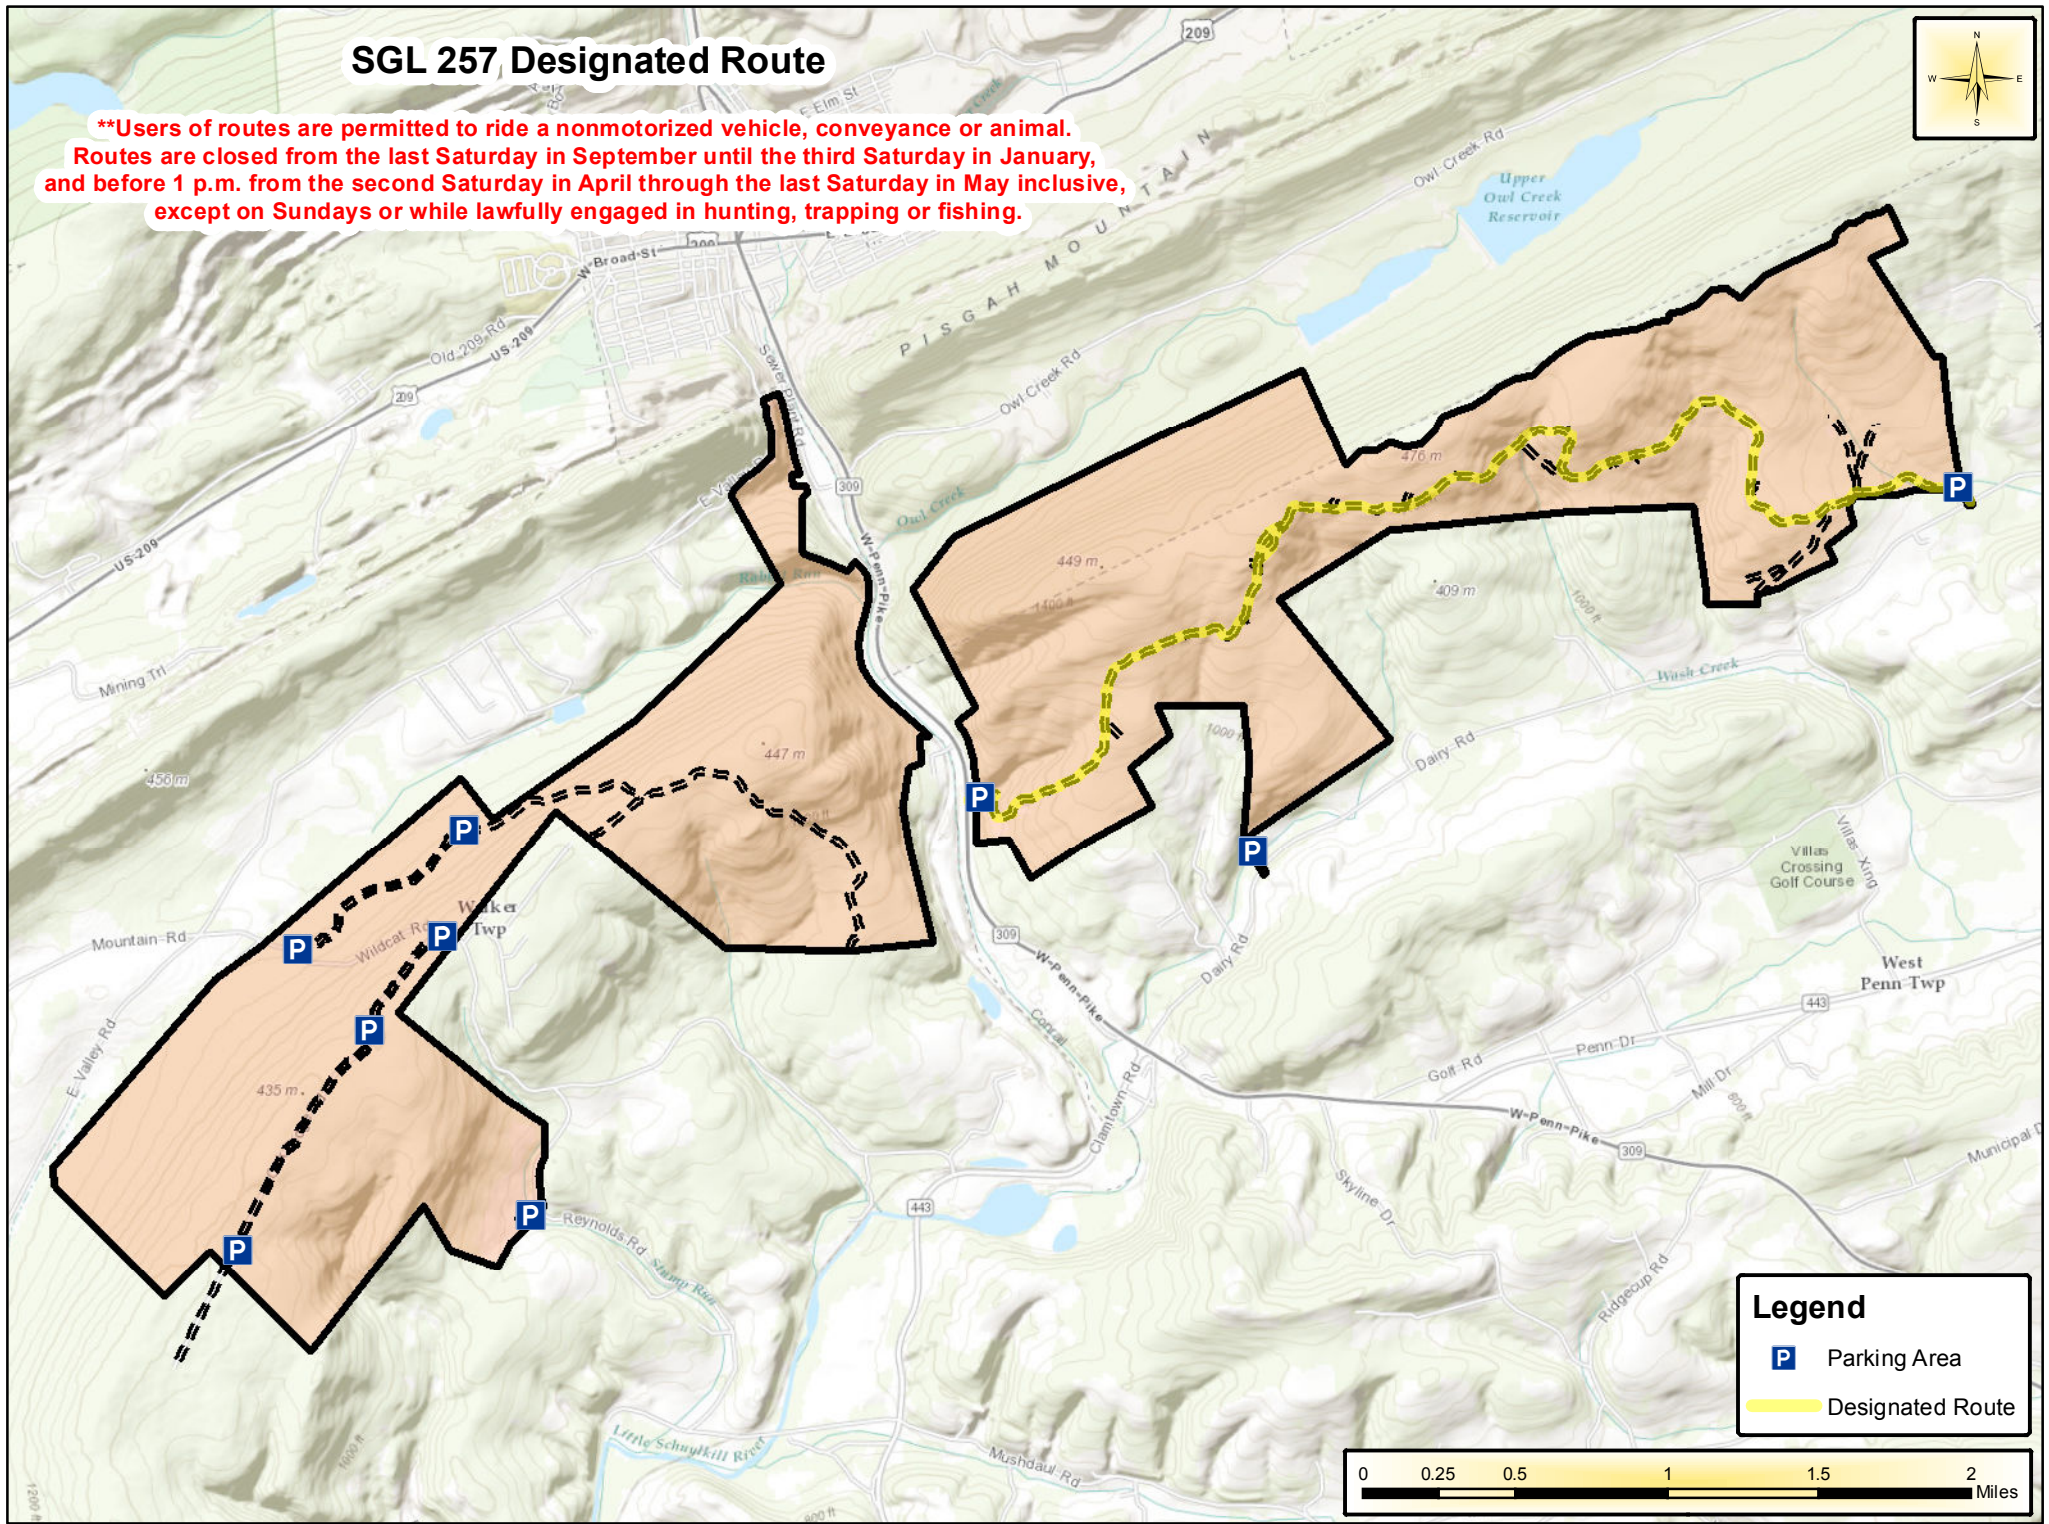

# SGL 257 Designated Route

**\*\*Users of routes are permitted to ride a nonmotorized vehicle, conveyance or animal.  
Routes are closed from the last Saturday in September until the third Saturday in January,  
and before 1 p.m. from the second Saturday in April through the last Saturday in May inclusive,  
except on Sundays or while lawfully engaged in hunting, trapping or fishing.**

**Legend**

- Parking Area
- Designated Route