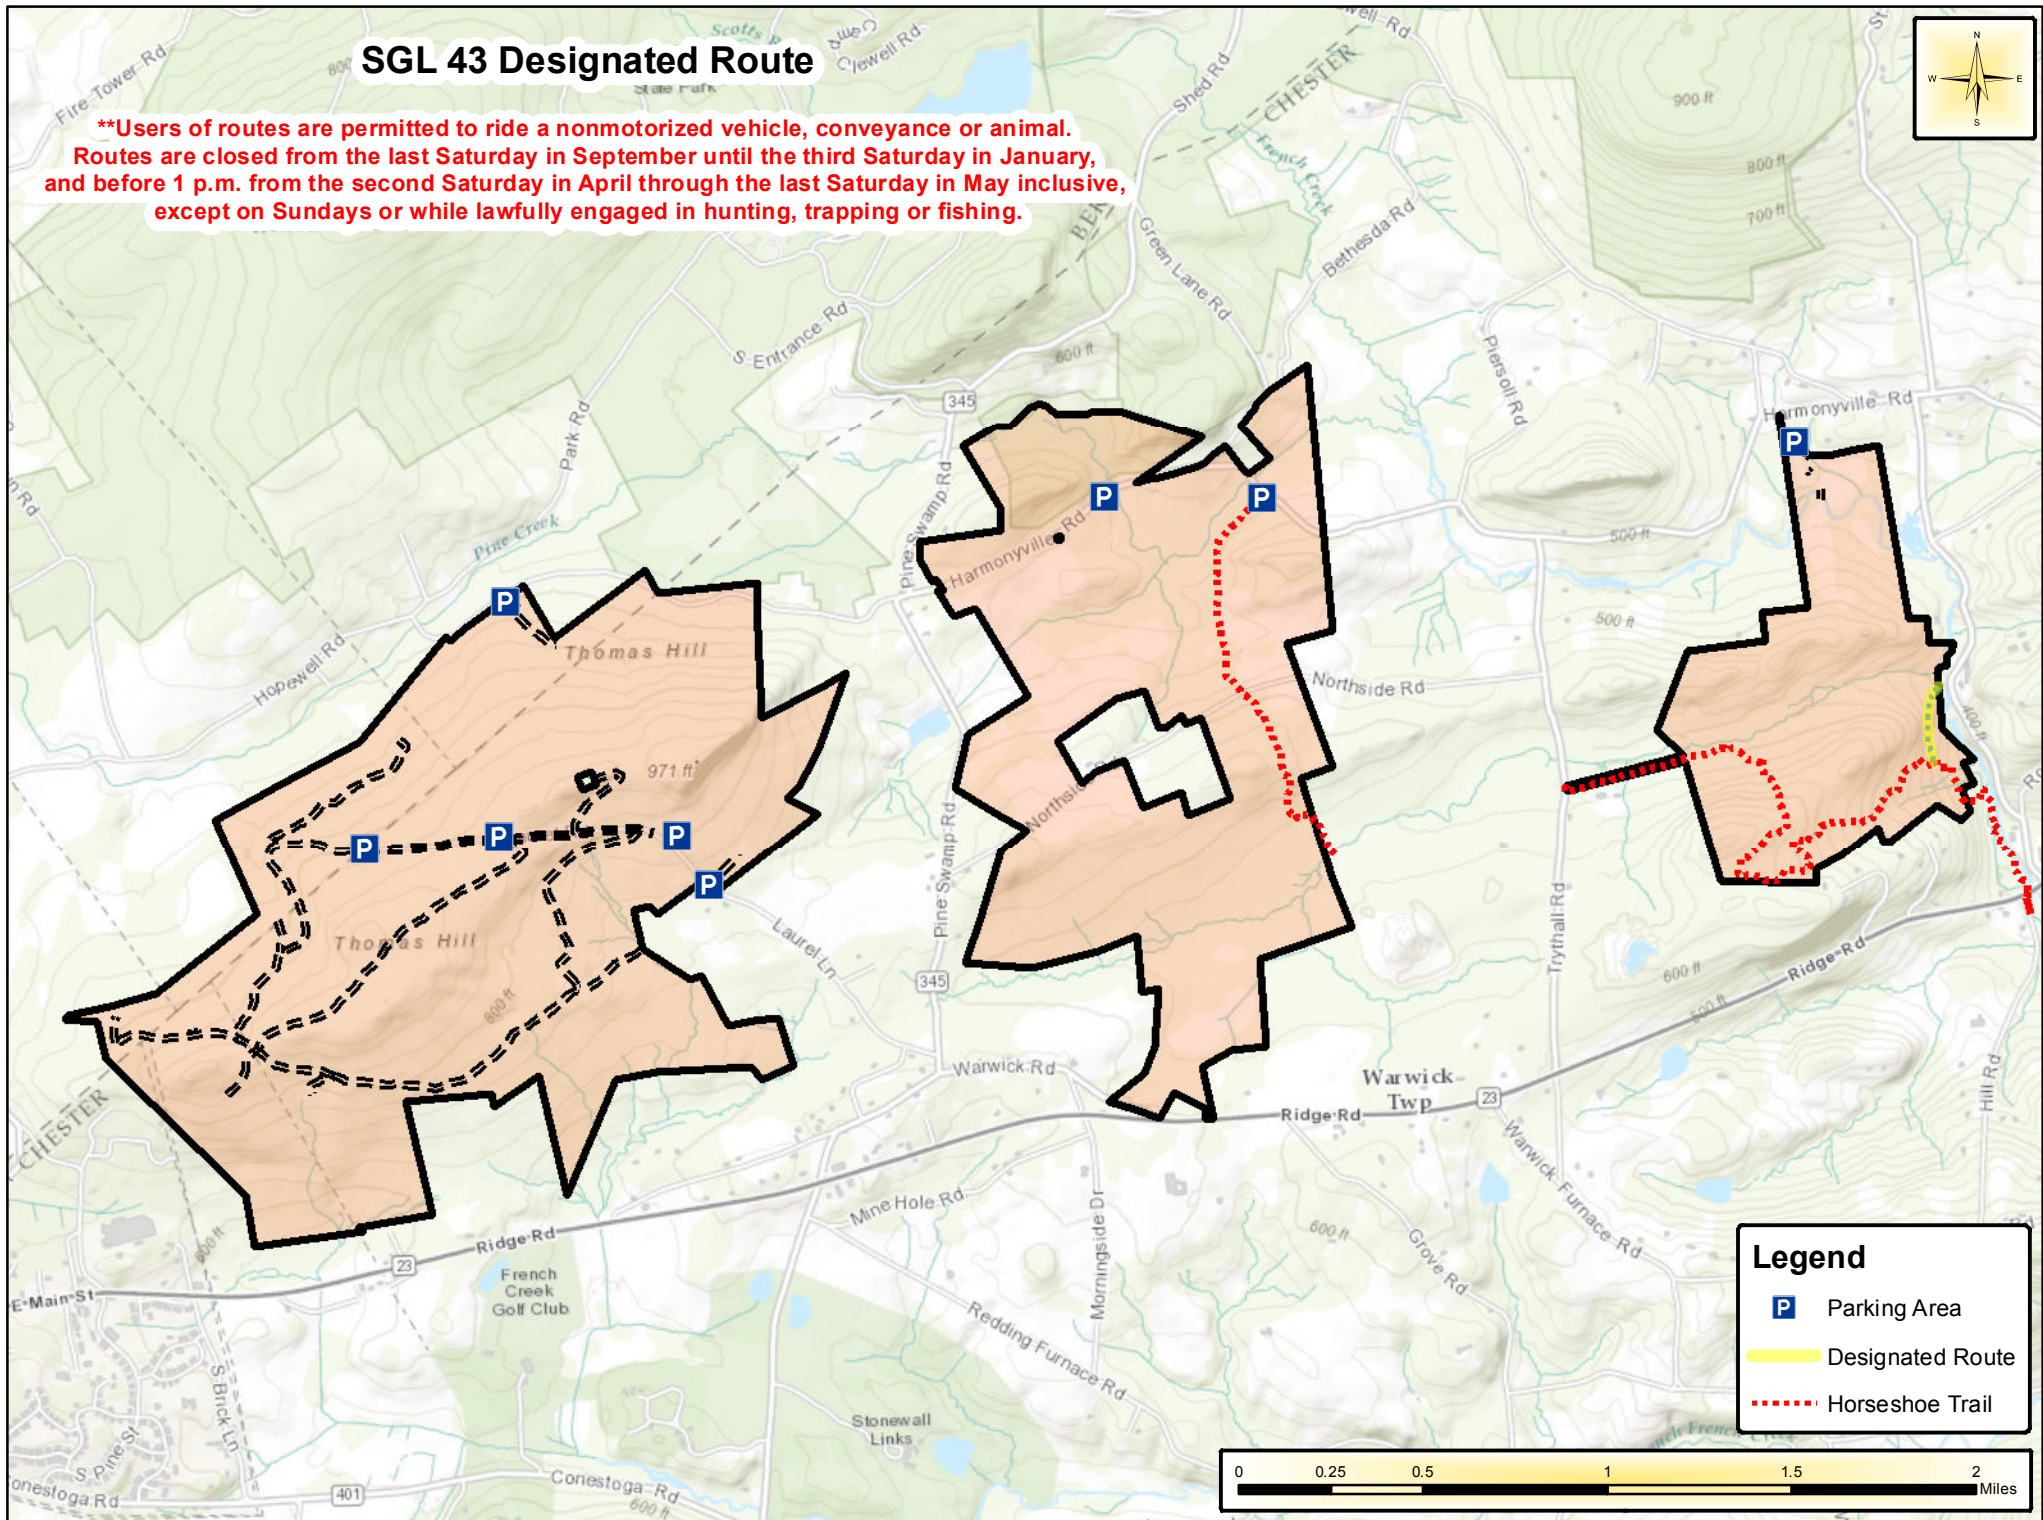

SGL 43 Designated Route

****Users of routes are permitted to ride a nonmotorized vehicle, conveyance or animal.
Routes are closed from the last Saturday in September until the third Saturday in January,
and before 1 p.m. from the second Saturday in April through the last Saturday in May inclusive,
except on Sundays or while lawfully engaged in hunting, trapping or fishing.**

Legend

- Parking Area
- Designated Route
- Horseshoe Trail