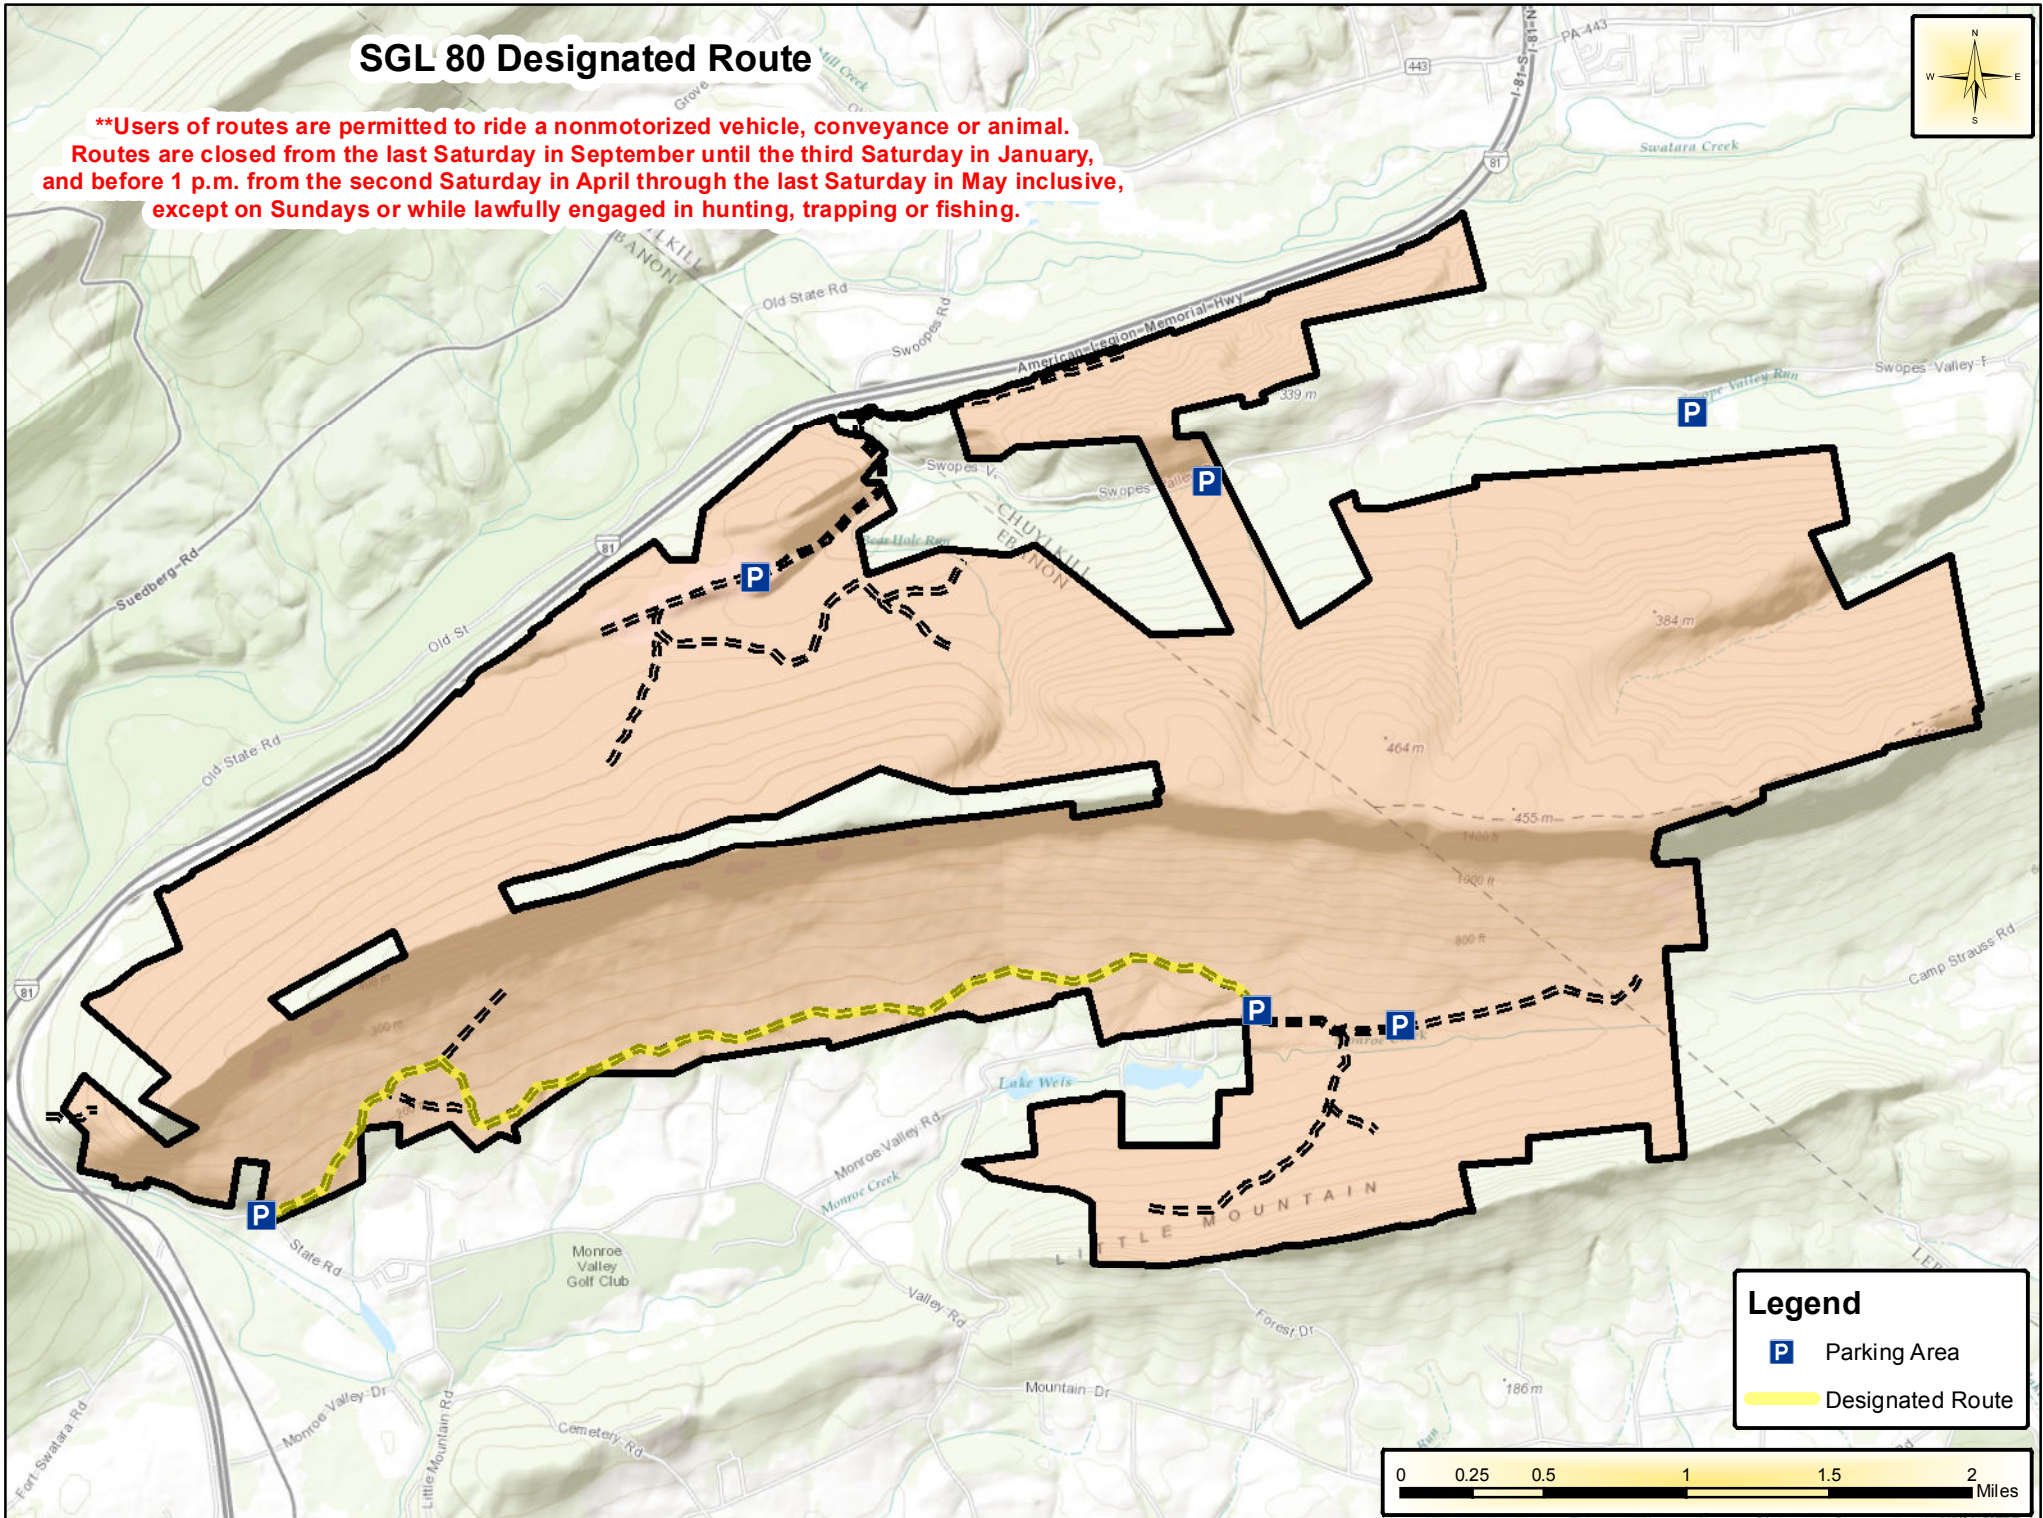

SGL 80 Designated Route

****Users of routes are permitted to ride a nonmotorized vehicle, conveyance or animal. Routes are closed from the last Saturday in September until the third Saturday in January, and before 1 p.m. from the second Saturday in April through the last Saturday in May inclusive, except on Sundays or while lawfully engaged in hunting, trapping or fishing.**

Legend

- Parking Area
- Designated Route