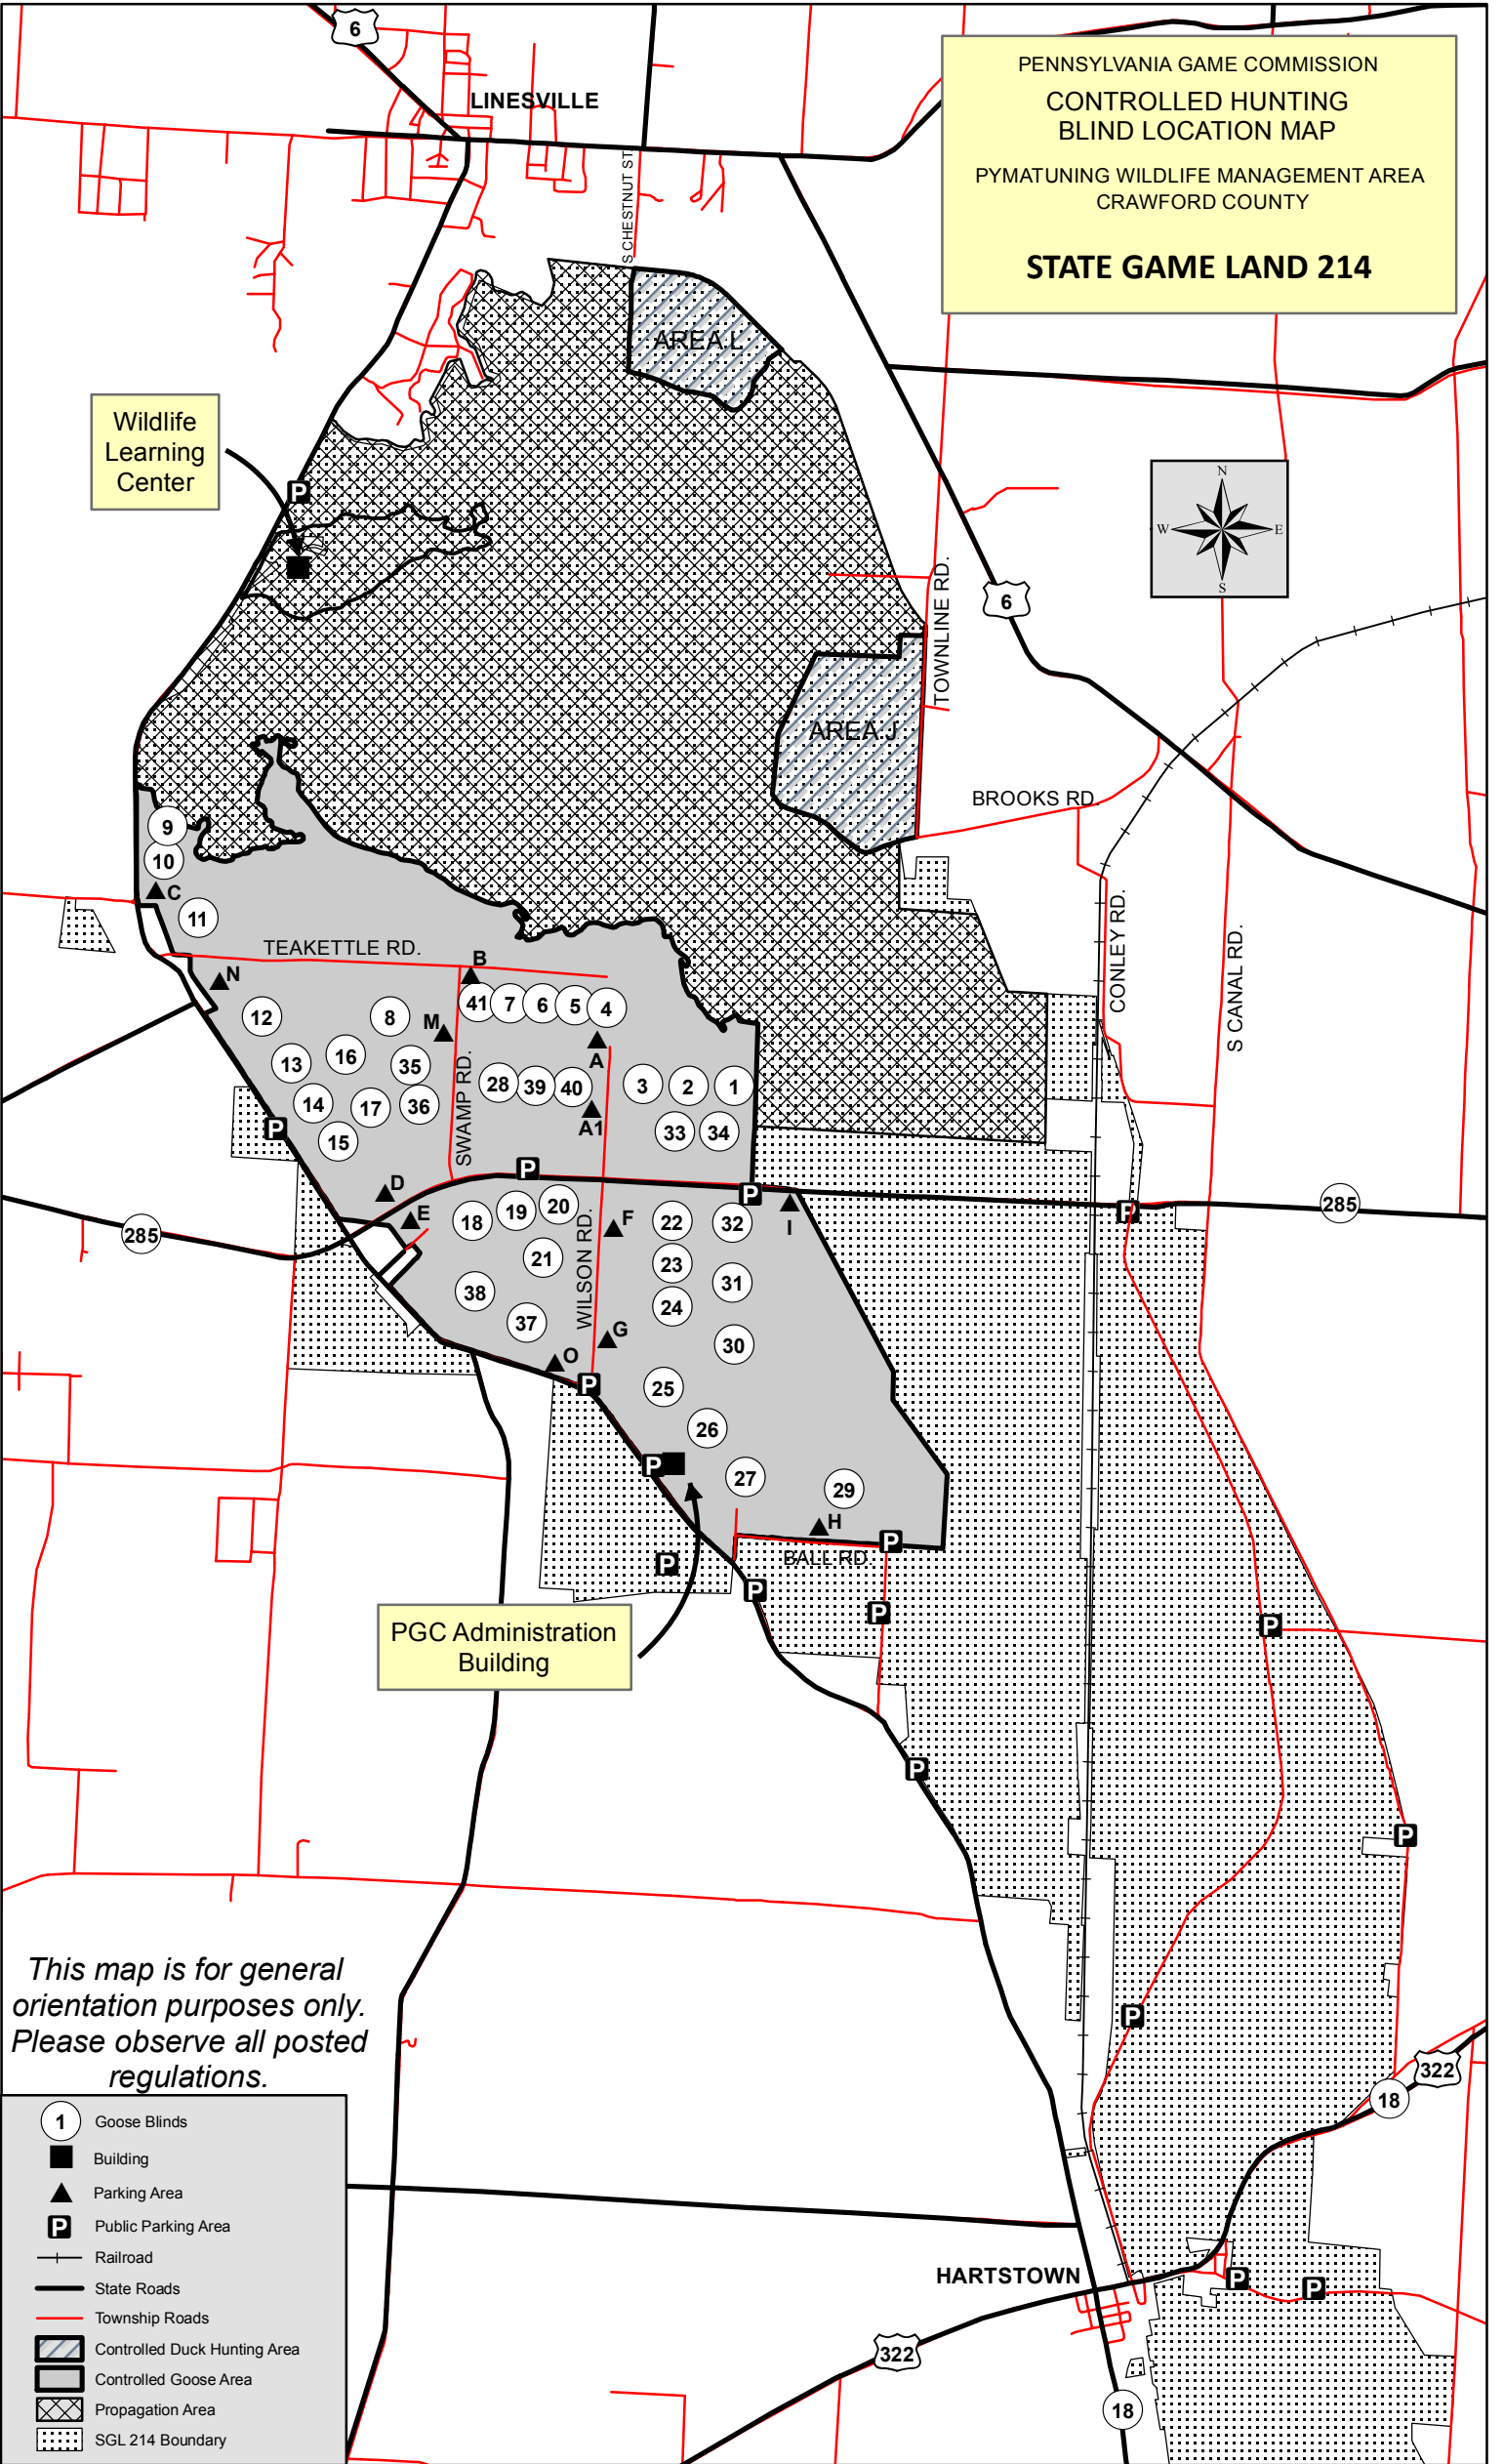

PENNSYLVANIA GAME COMMISSION
 CONTROLLED HUNTING
 BLIND LOCATION MAP
 PYMATUNING WILDLIFE MANAGEMENT AREA
 CRAWFORD COUNTY
STATE GAME LAND 214

Wildlife Learning Center

- Goose Blinds
- Building
- Parking Area
- Public Parking Area
- Railroad
- State Roads
- Township Roads
- Controlled Duck Hunting Area
- Controlled Goose Area
- Propagation Area
- SGL 214 Boundary

0 2,125 4,250 8,500 Feet