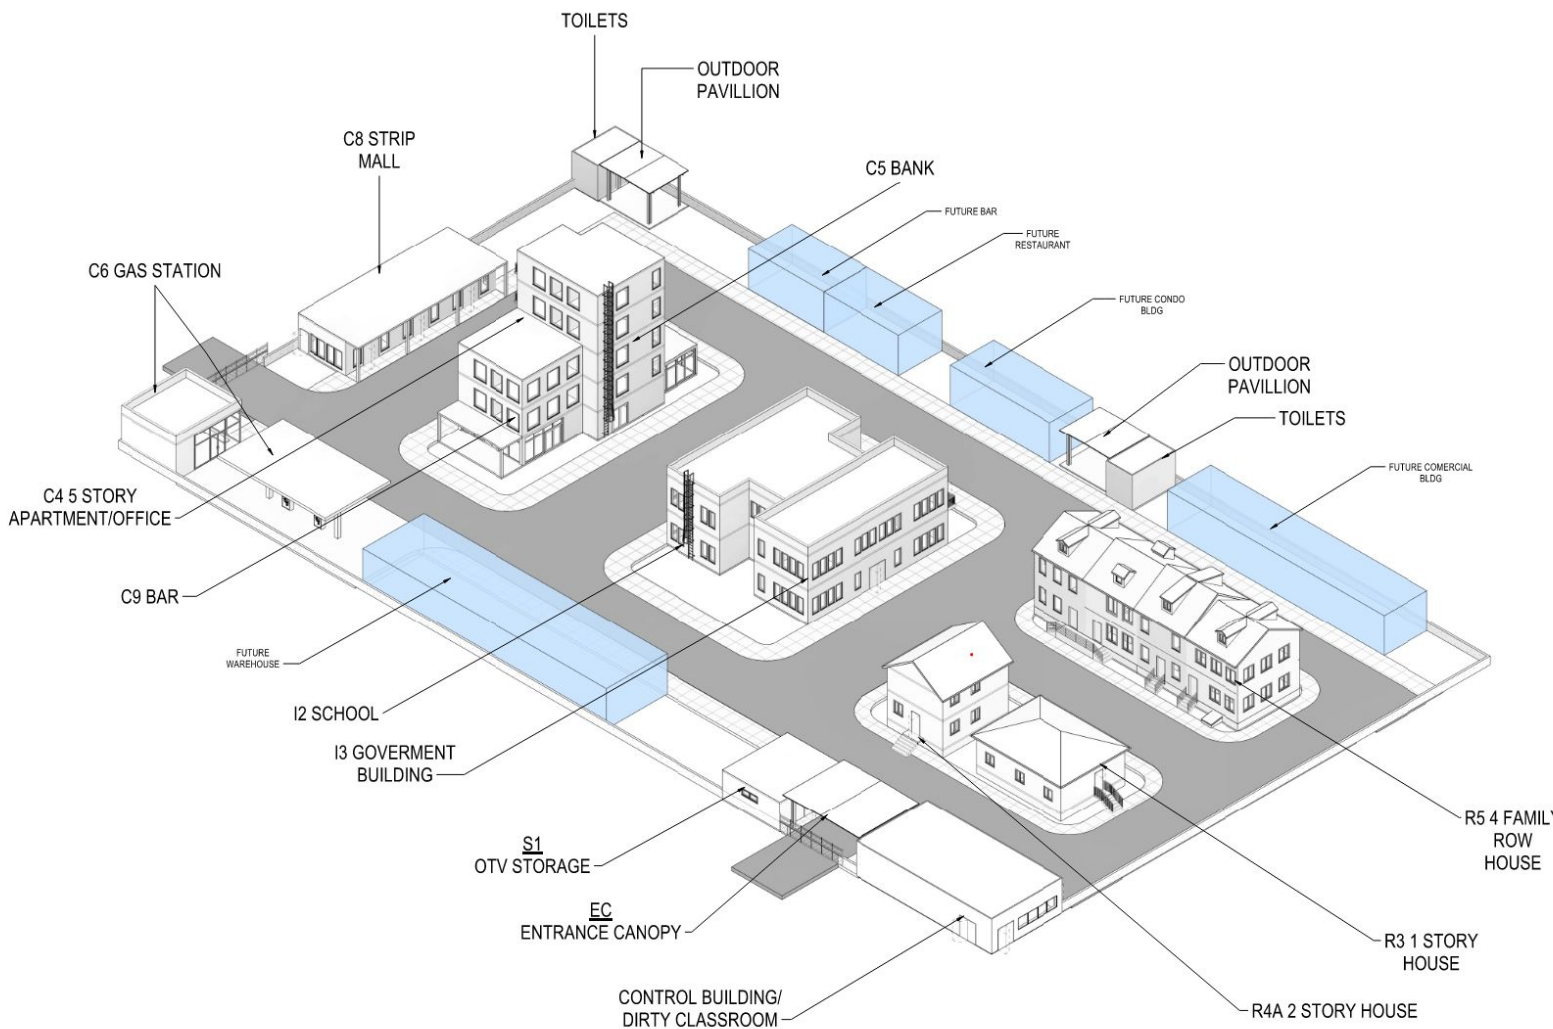

OTV - Outdoor Tactical Village